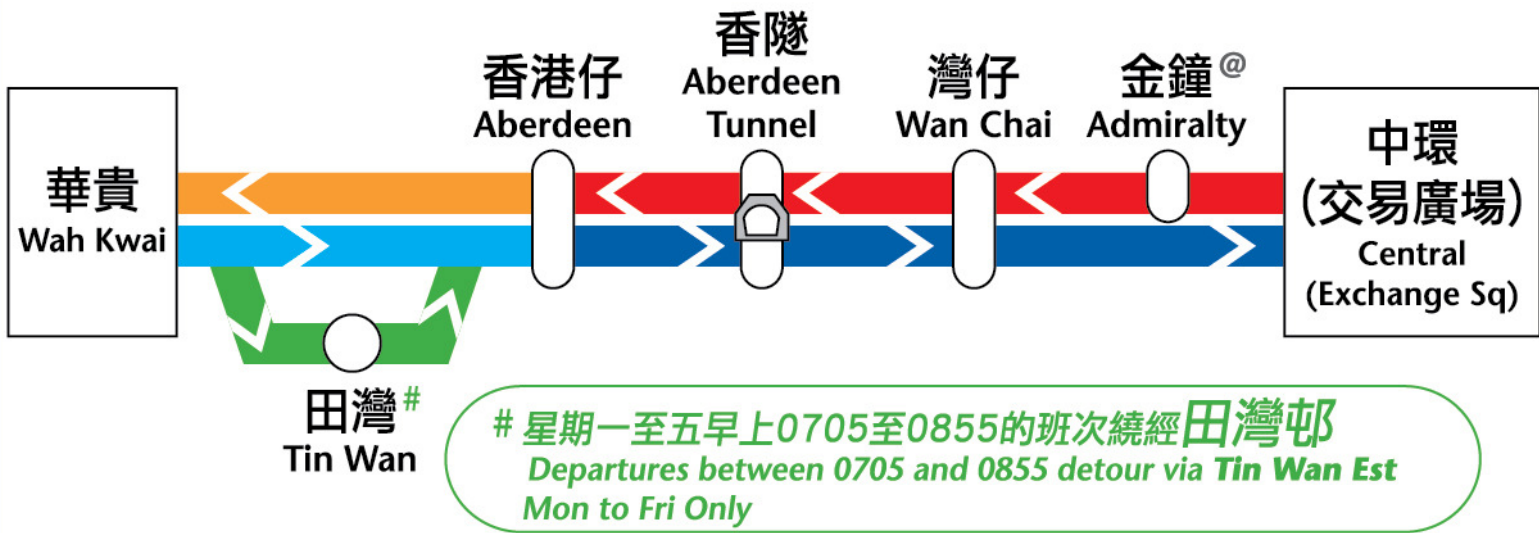

南區路線改動

Route Alterations at Southern District

Effective
17/5/15
生效

70

路線延長至華貴

Route extend to Wah Kwai

@路線70(往中環方向)新增八達通免費轉乘路線789往金鐘

Additional Octopus BBI discount for route 70 (Central bound) interchange to route 789 to Admiralty

70P

加密班次

Service Enhancement

石排灣開出 From Shek Pai Wan				
星期一至五(公眾假期除外) Mon - Fri (except Public Holiday)	07:30	07:40	07:55	08:10
星期六(公眾假期除外) Sat (except Public Holiday)	07:40	07:55	08:10	

~~43X~~ ~~46X~~ ~~70M~~

^路線4 – 早上特別班次由田灣開出 Route 4 – Morning Special departure from Tin Wan

由田灣開出後經田灣街、田灣山道、天橋、田灣海旁道、華貴邨、香港仔海旁道、石排灣道、華富道及華富(南)總站後行回原有路線。

After departing from Tin Wan via Tin Wan Street, Tin Wan Hill Road, flyover, Tin Wan Praya Road, Wan Kwai Estate, Aberdeen Praya Road, Shek Pai Wan Road, Wan Fu Road and Wan Fu (S) Bus Terminus then resumes its original routeing.

收費表 Faretable

\$5.60 (田灣邨至牛奶公司冰廠及冷房, 田灣海旁道 Stop between Tin Wan Estate and Dairy Farm Ice & Cold Storage, Tin Wan Praya Road)

\$5.30 (華富南站起 From Wah Fu South)

敬請留意。Thank you for your attention.

 營運部 啟
 Operations Department
 RM/ipw
