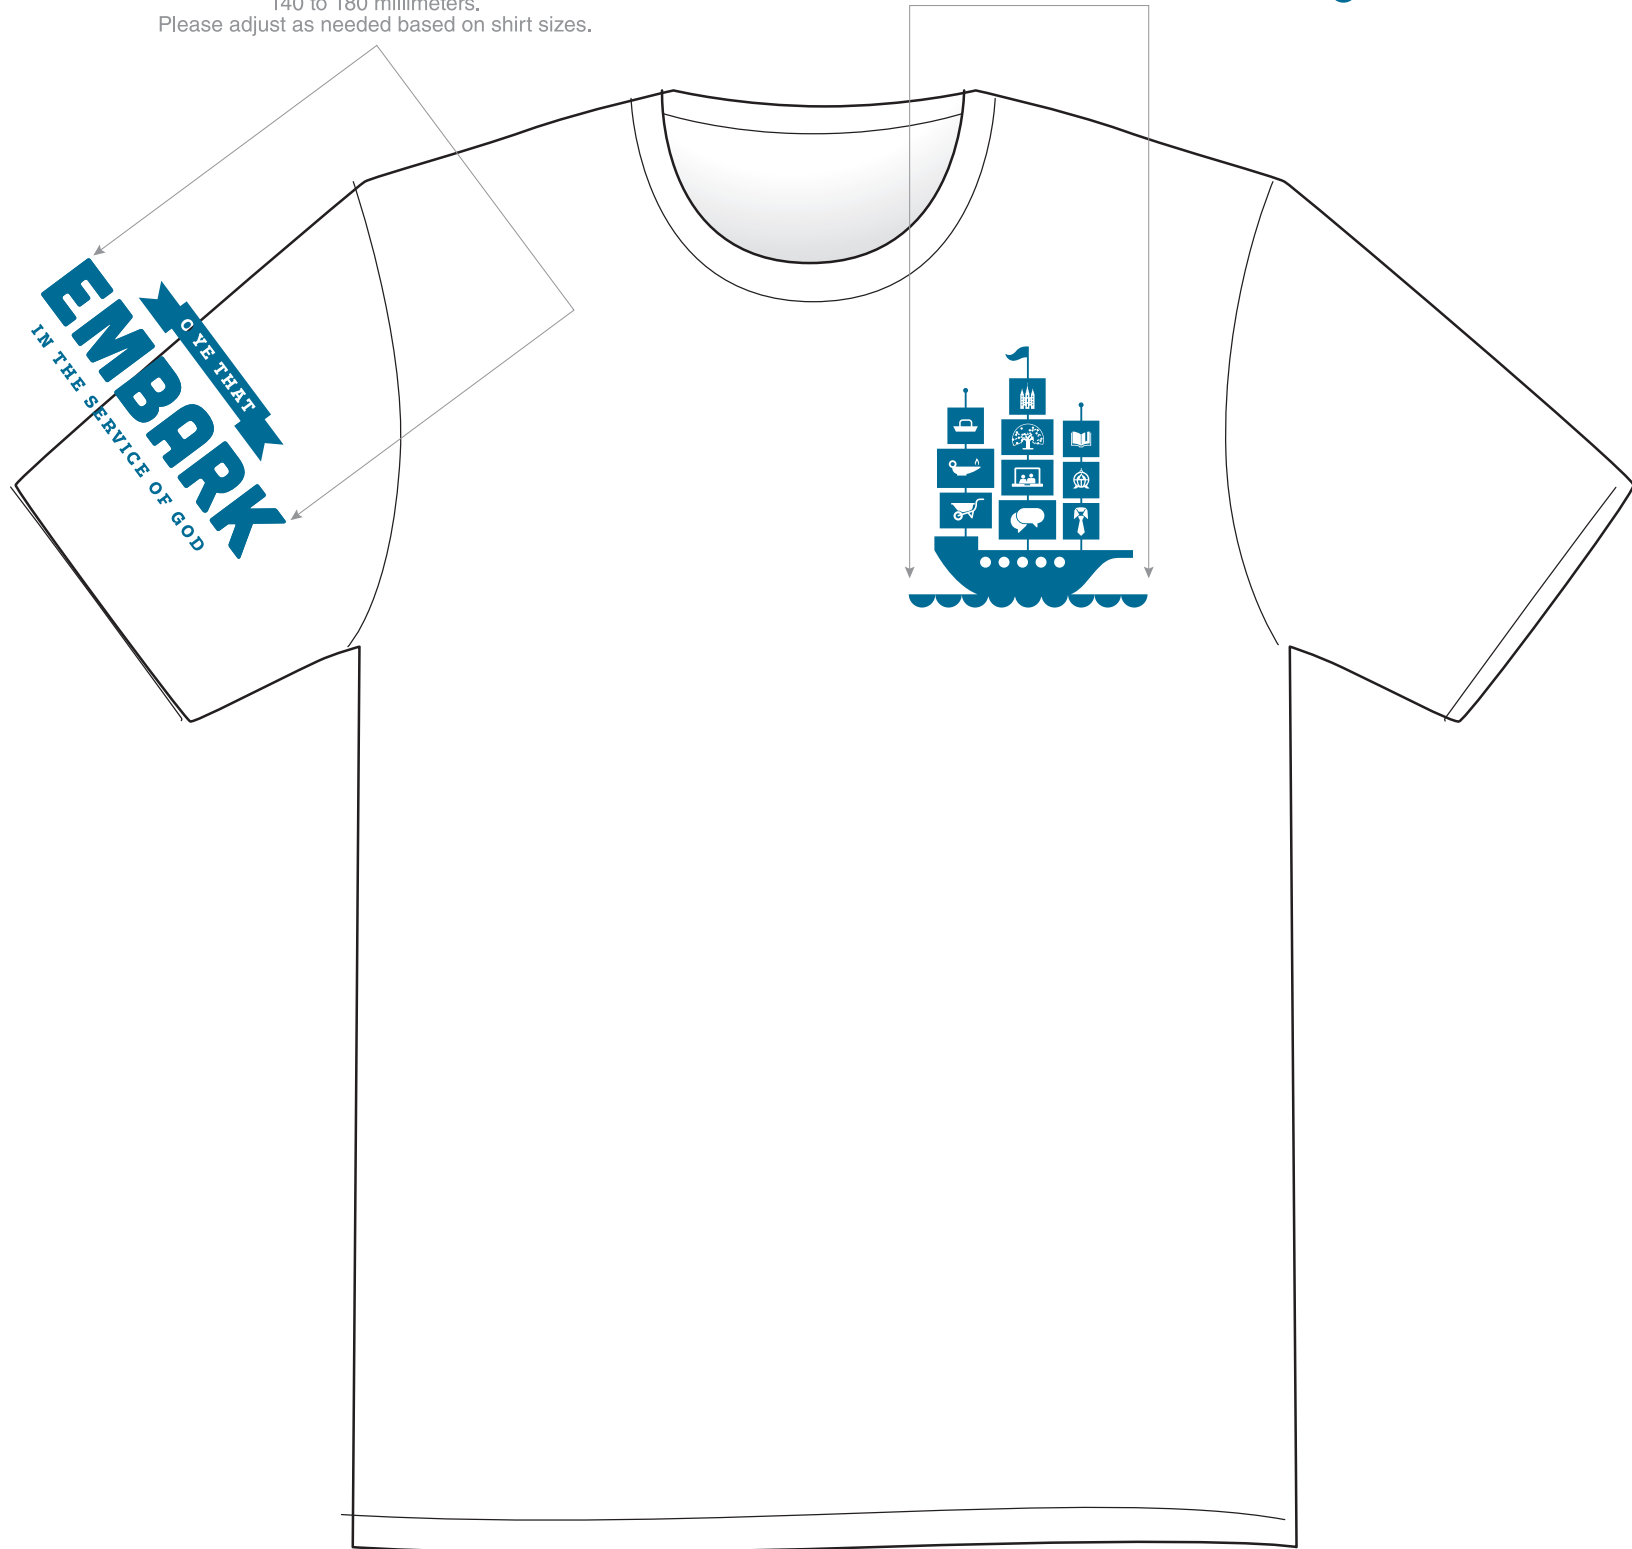

# 2015 Youth Theme participant t-shirt

## Option 3, 1-color, front only

Suggested width of logotype graphic:  
140 to 180 millimeters.  
Please adjust as needed based on shirt sizes.

Suggested width of ship graphic:  
120 to 140 millimeters.  
Please adjust as needed based on shirt sizes.

Suggested colors:  
● Pantone® 3015

THE CHURCH OF  
**JESUS CHRIST**  
OF LATTER-DAY SAINTS