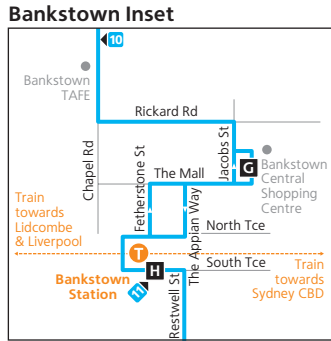

Timing Points

- A** Parramatta Interchange
- B** Rosehill Racecourse James Ruse Drive
- C** John Street & Parramatta Road
- D** Lidcombe Station Church Street
- E** University of Sydney Cumberland East Street
- F** Rookwood Road & Bruncker Road
- G** Bankstown Central
- H** Bankstown Interchange
- I** Eldridge Road & Chapel Road
- J** Padstow Station Howard Road
- K** Alma Road & Davies Road
- L** Old Illawarra Road Roundabout
- M** Bradman Road & Old Illawarra Road
- N** Bangor Shops Menai Road
- O** Sutherland Interchange

Section Points for services shown in this timetable are located at:

Route M92

- Section Point Number
↓
Location:
- 00 Parramatta Interchange**
 - 01 Hassall Street & Alfred Street
 - 02 James Ruse Drive & George Street
 - 03 Parramatta Road & Rawson Street
 - 04 Parramatta Road & Station Street
 - 05 John Street & Frampton Street
 - 06 Lidcombe Station**
 - 07 East Street & Georges Avenue
 - 08 Weeroona Road & Main Avenue
 - 09 Rookwood Road & Muir Road
 - 10 La Salle College**
 - 11 Bankstown Interchange**
 - 12 Chapel Road & Shenton Avenue
 - 13 Gibson Avenue & Bryant Street
 - 14 Padstow Station**
 - 15 Alma Road & Davies Road
 - 16 Alfords Point Bridge**
 - 17 Old Illawarra Road Roundabout**
 - 18 Old Illawarra Road & Monash Road
 - 19 Carter Road & Menai Road
 - 20 Menai Road & ANZAC Road
 - 21 Akuna Avenue Footbridge**
 - 22 Woronora Bridge**
 - 23 Sutherland Interchange**