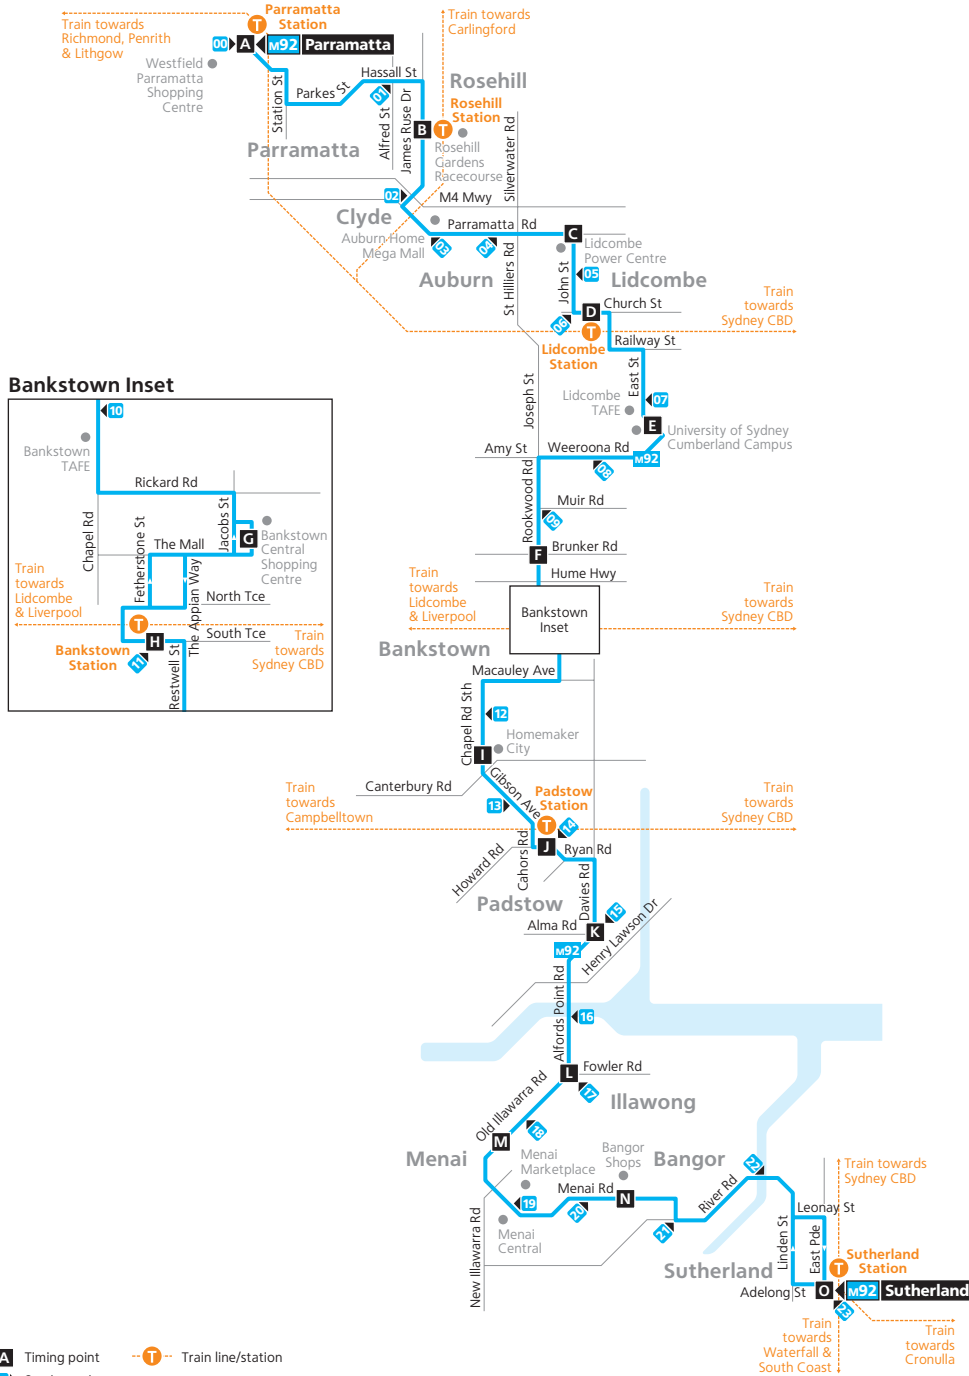

Timing Points

- A** Parramatta Interchange
- B** Rosehill Racecourse James Ruse Drive
- C** John Street & Parramatta Road
- D** Lidcombe Station Church Street
- E** University of Sydney Cumberland East Street
- F** Rookwood Road & Bruncker Road
- G** Bankstown Central
- H** Bankstown Interchange
- I** Eldridge Road & Chapel Road
- J** Padstow Station Howard Road
- K** Alma Road & Davies Road
- L** Old Illawarra Road Roundabout
- M** Bradman Road & Old Illawarra Road
- N** Bangor Shops Menai Road
- O** Sutherland Interchange

Section Points for services shown in this timetable are located at:

Route M92

- Section Point Number
↓
Location:
- 00 Parramatta Interchange**
 - 01 Hassall Street & Alfred Street
 - 02 James Ruse Drive & George Street
 - 03 Parramatta Road & Rawson Street
 - 04 Parramatta Road & Station Street
 - 05 John Street & Frampton Street
 - 06 Lidcombe Station**
 - 07 East Street & Georges Avenue
 - 08 Weeroona Road & Main Avenue
 - 09 Rookwood Road & Muir Road
 - 10 La Salle College**
 - 11 Bankstown Interchange**
 - 12 Chapel Road & Shenton Avenue
 - 13 Gibson Avenue & Bryant Street
 - 14 Padstow Station**
 - 15 Alma Road & Davies Road
 - 16 Alfords Point Bridge**
 - 17 Old Illawarra Road Roundabout**
 - 18 Old Illawarra Road & Monash Road
 - 19 Carter Road & Menai Road
 - 20 Menai Road & ANZAC Road
 - 21 Akuna Avenue Footbridge**
 - 22 Woronora Bridge**
 - 23 Sutherland Interchange**