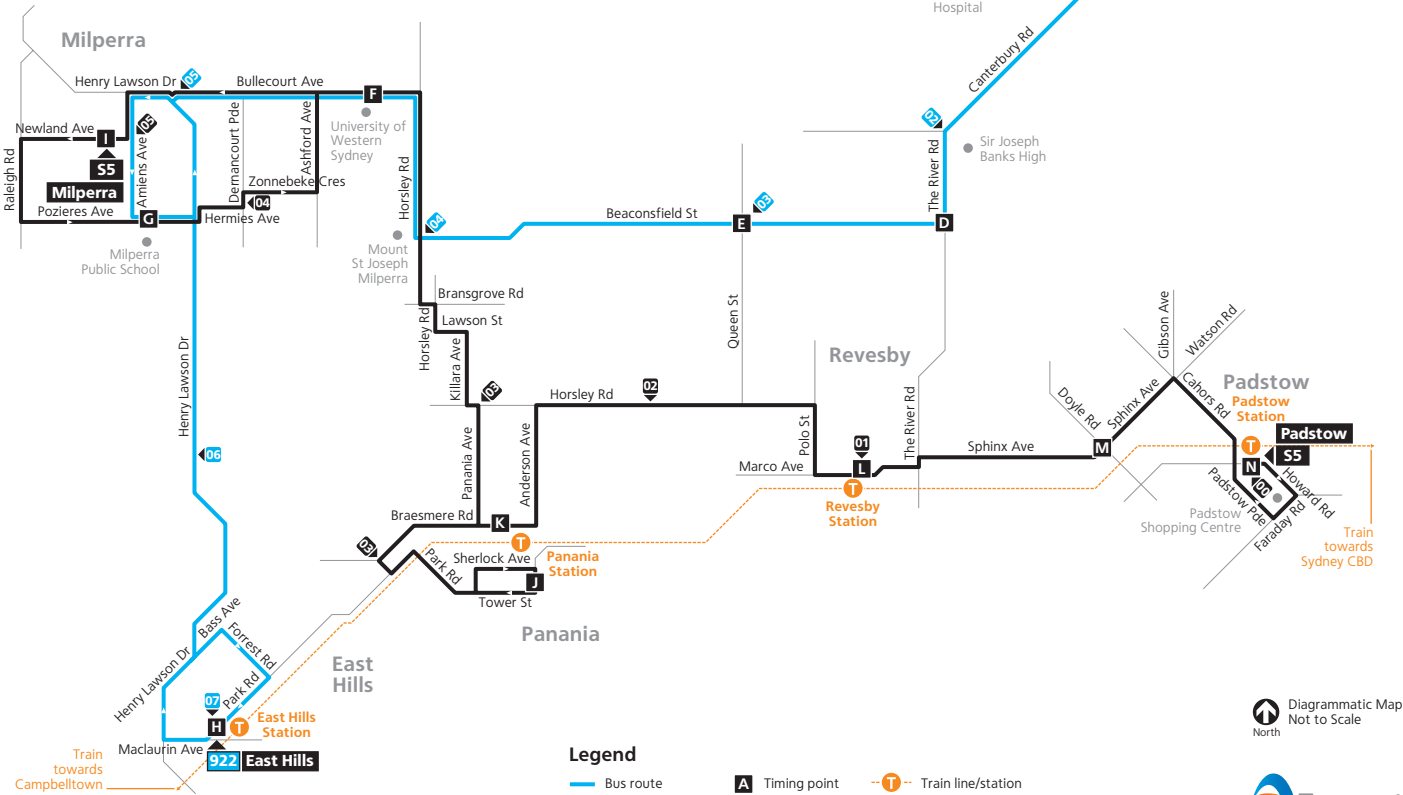

Bankstown Inset

Legend

- Bus route
- Bus route number
- Timing point
- Section point
- Train line/station

Diagrammatic Map Not to Scale