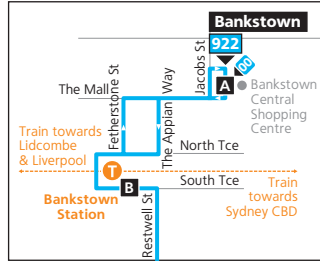

Bankstown Inset

Legend

- Bus route
- Bus route number
- Timing point
- Section point
- Train line/station

Diagrammatic Map Not to Scale