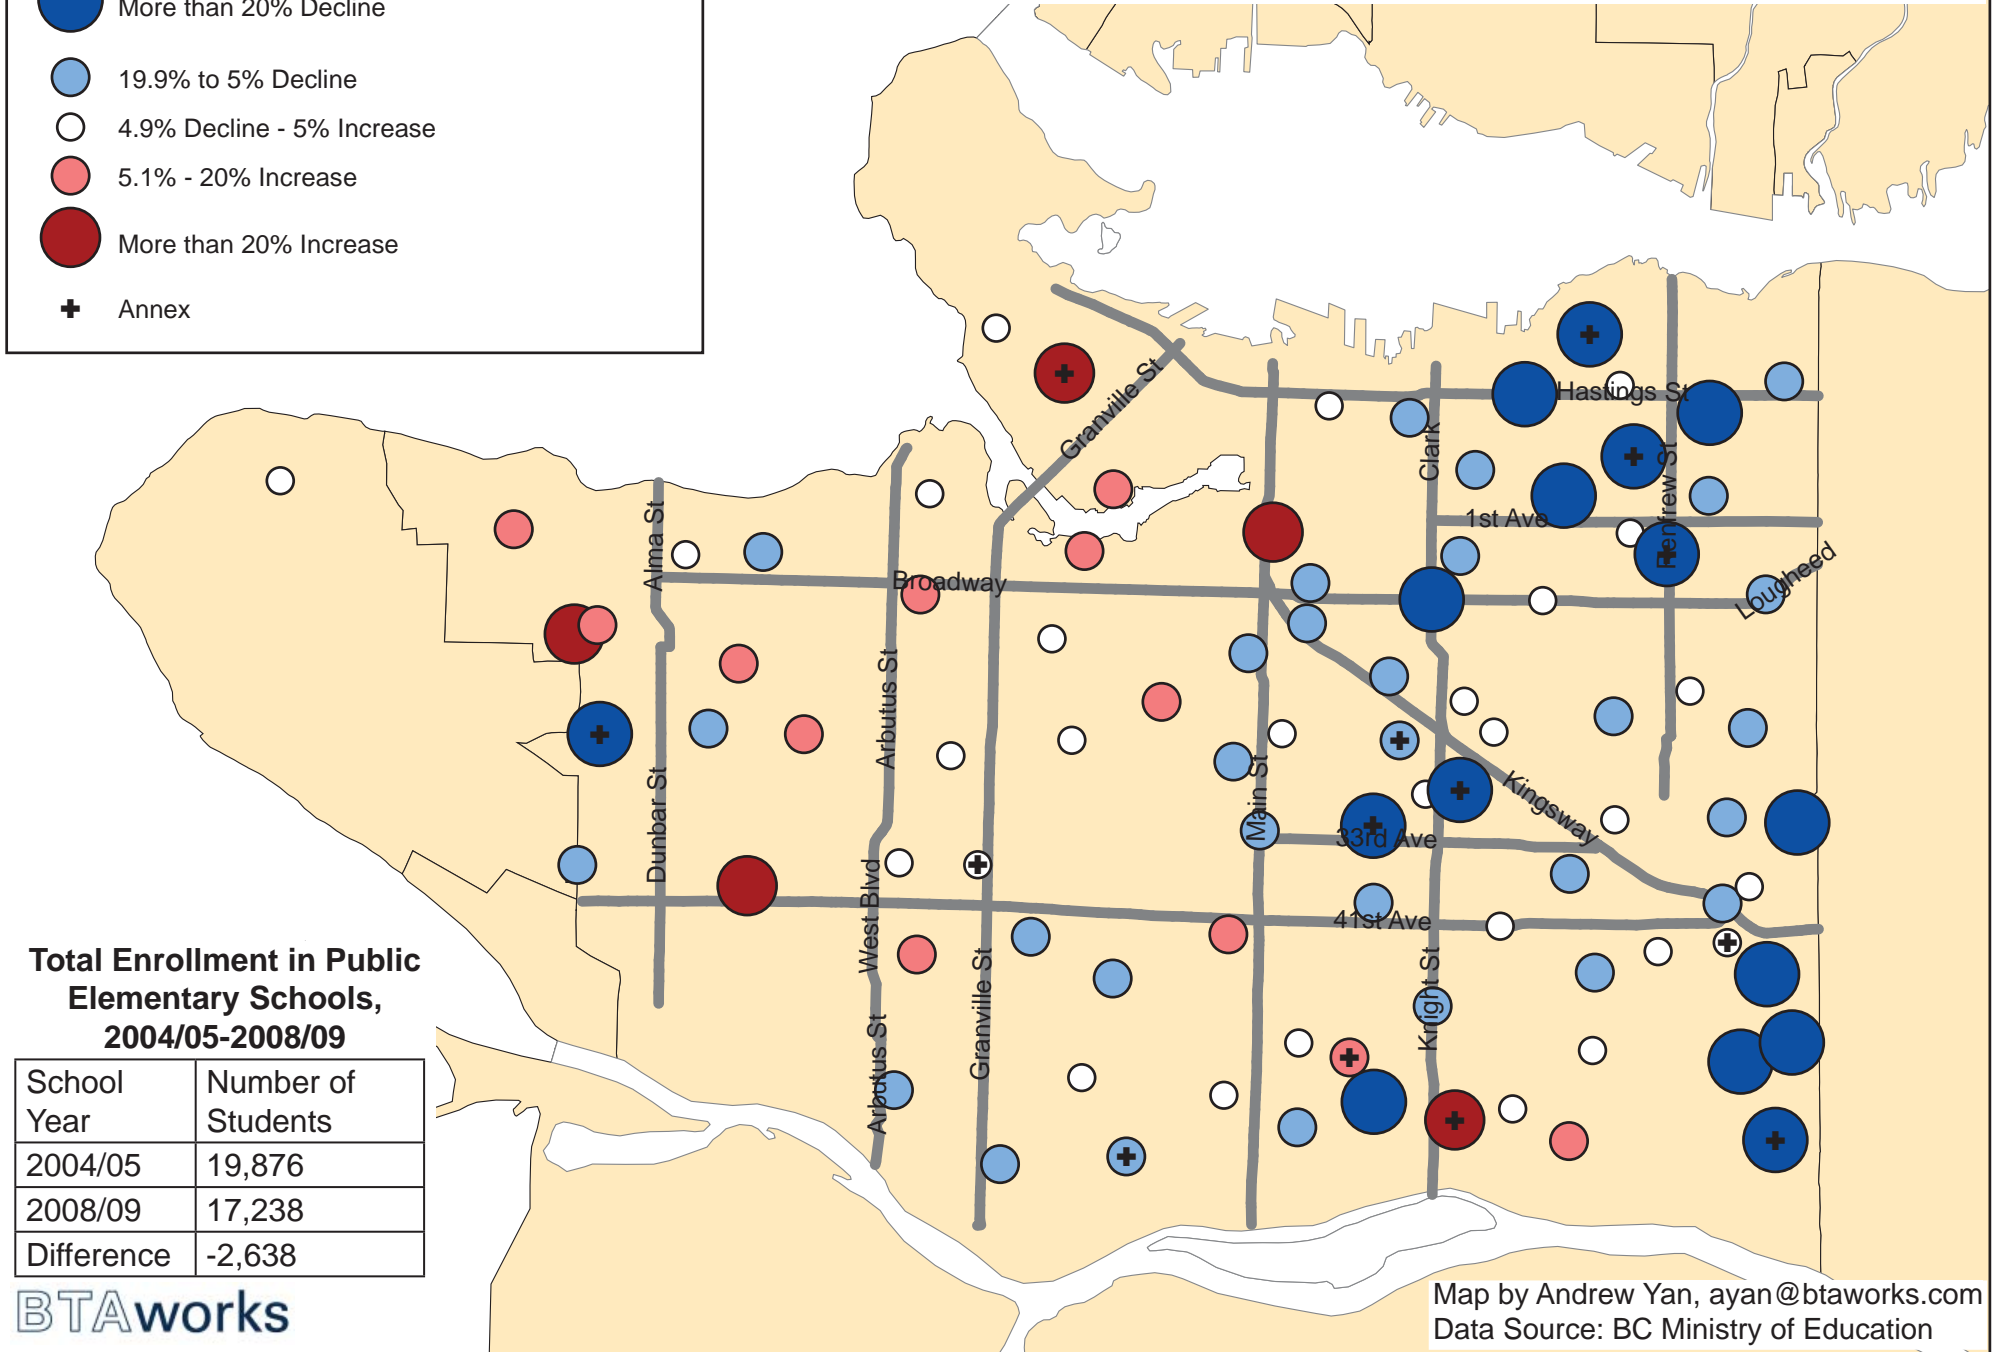

## Legend

# Total Growth and Decline Patterns for Public Elementary School Enrollment by Percentage in the City of Vancouver for the 2004/05 to 2008/09 School Years