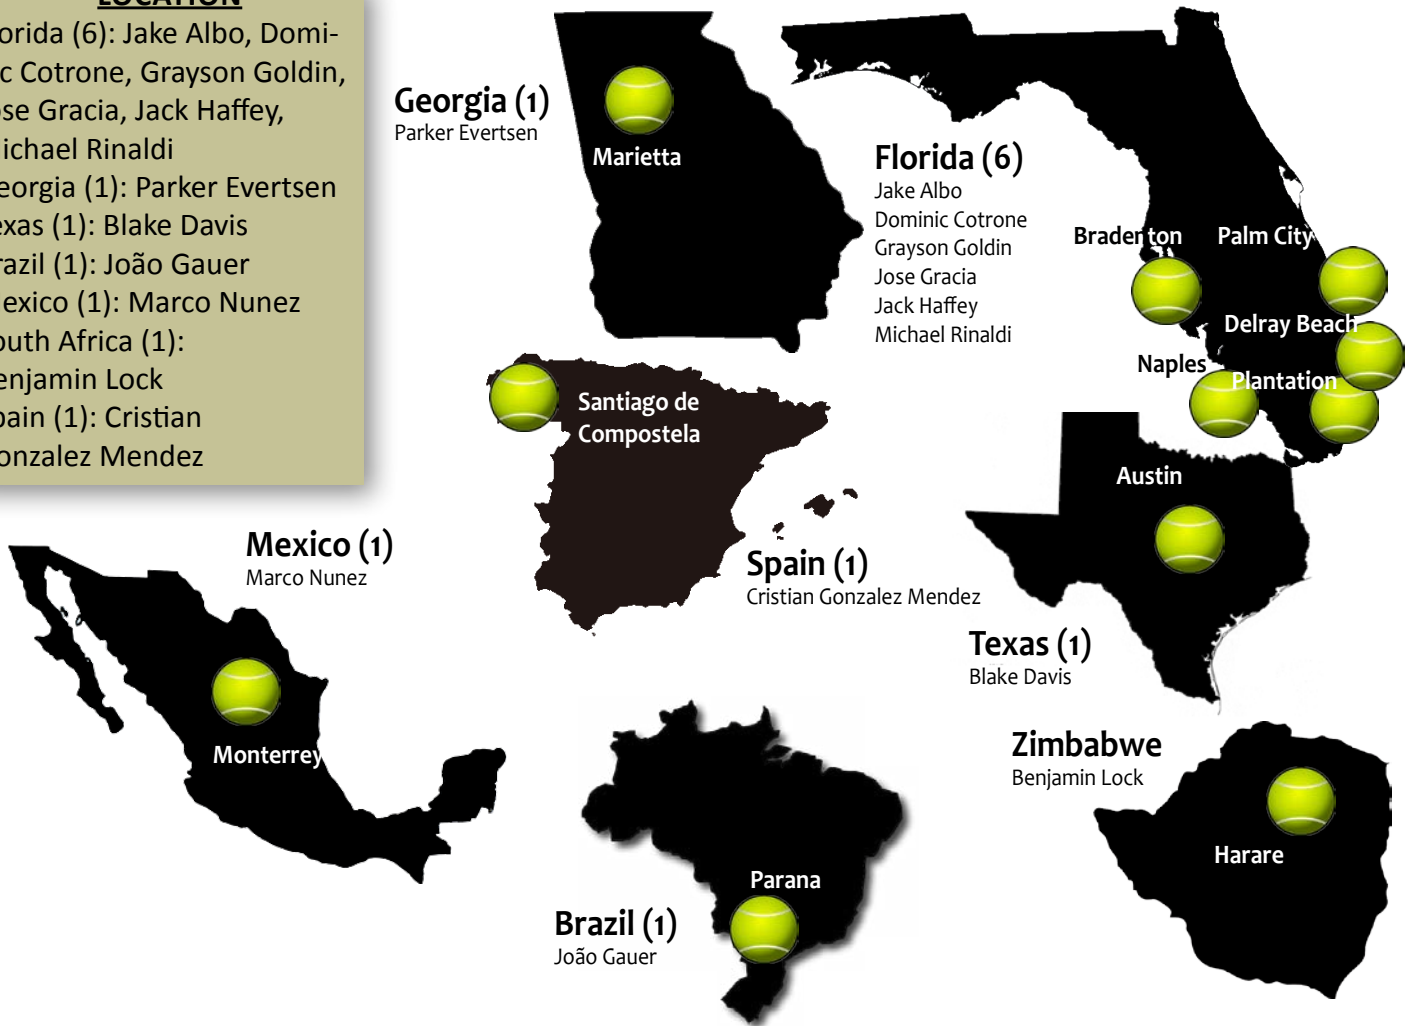

LOCATION

Florida (6): Jake Albo, Dominic Cotrone, Grayson Goldin, Jose Gracia, Jack Haffey, Michael Rinaldi
Georgia (1): Parker Evertsen
Texas (1): Blake Davis
Brazil (1): João Gauer
Mexico (1): Marco Nunez
South Africa (1): Benjamin Lock
Spain (1): Cristian Gonzalez Mendez
Gonzalez Mendez

2013-14 coaching Staff: Associate Coach Nick Crowell, Head Coach Dwayne Hultquist, Volunteer Assistant Coach Taylor Braziel