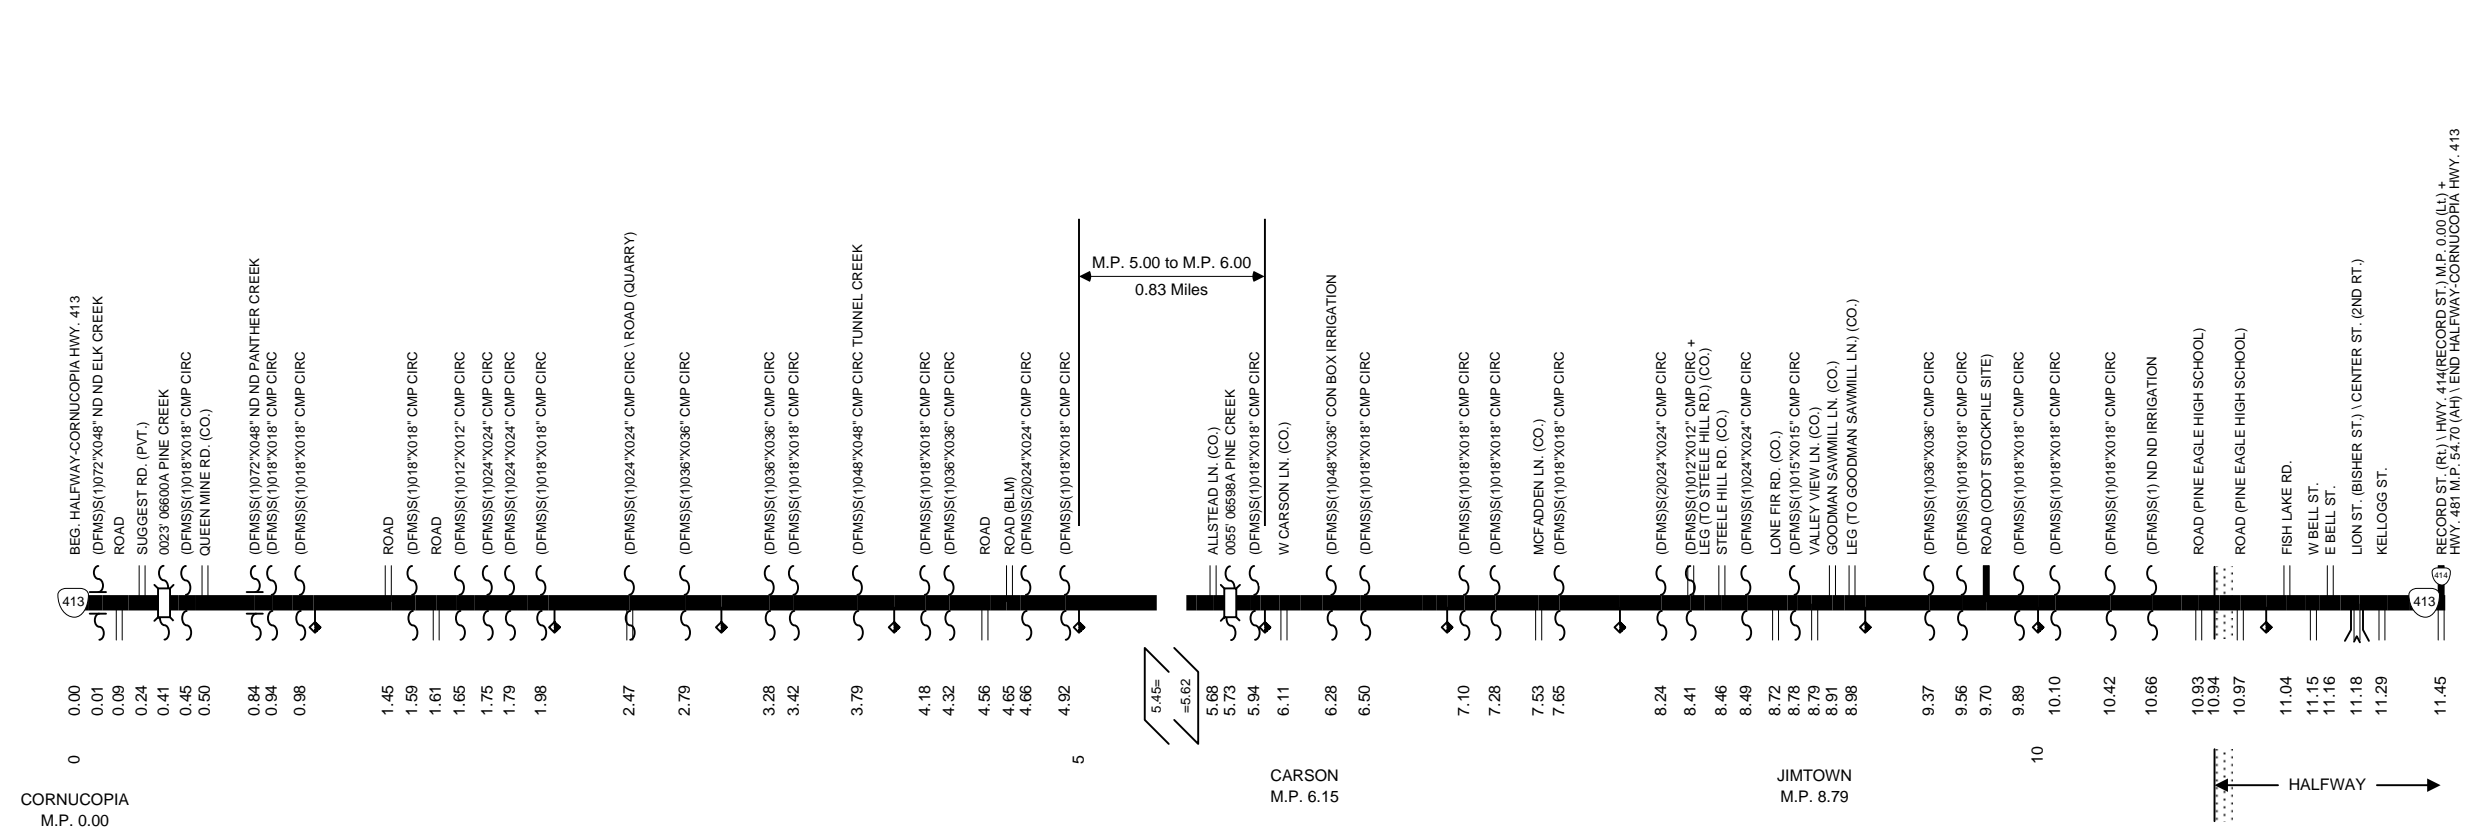

Region 5 District 13

HALFWAY-CORNUCOPIA HIGHWAY No. 413

Sheet 1 of 2
 March 2015

Region 5 District 13

HALFWAY-CORNUCOPIA HIGHWAY No. 413

Sheet 2 of 2
March 2015

Legend

- State Highway No. 413
- State Highways
- County Boundaries
- City Limits

Interstate, US Route, State Route Markers
 State Highways

The same information displayed on the Straightline Charts is updated monthly and available in tabular form on ODOT's Internet site. Use the Highway Inventory Summary report for more detailed information.
http://www.oregon.gov/ODOT/TD/TDATA/Pages/otms/OTMS_Highway_Reports.aspx
 NOTE: Milepoints on Straightline Chart are not to scale.

Note:
 Jurisdiction of intersecting local roads as of: Baker County 2015