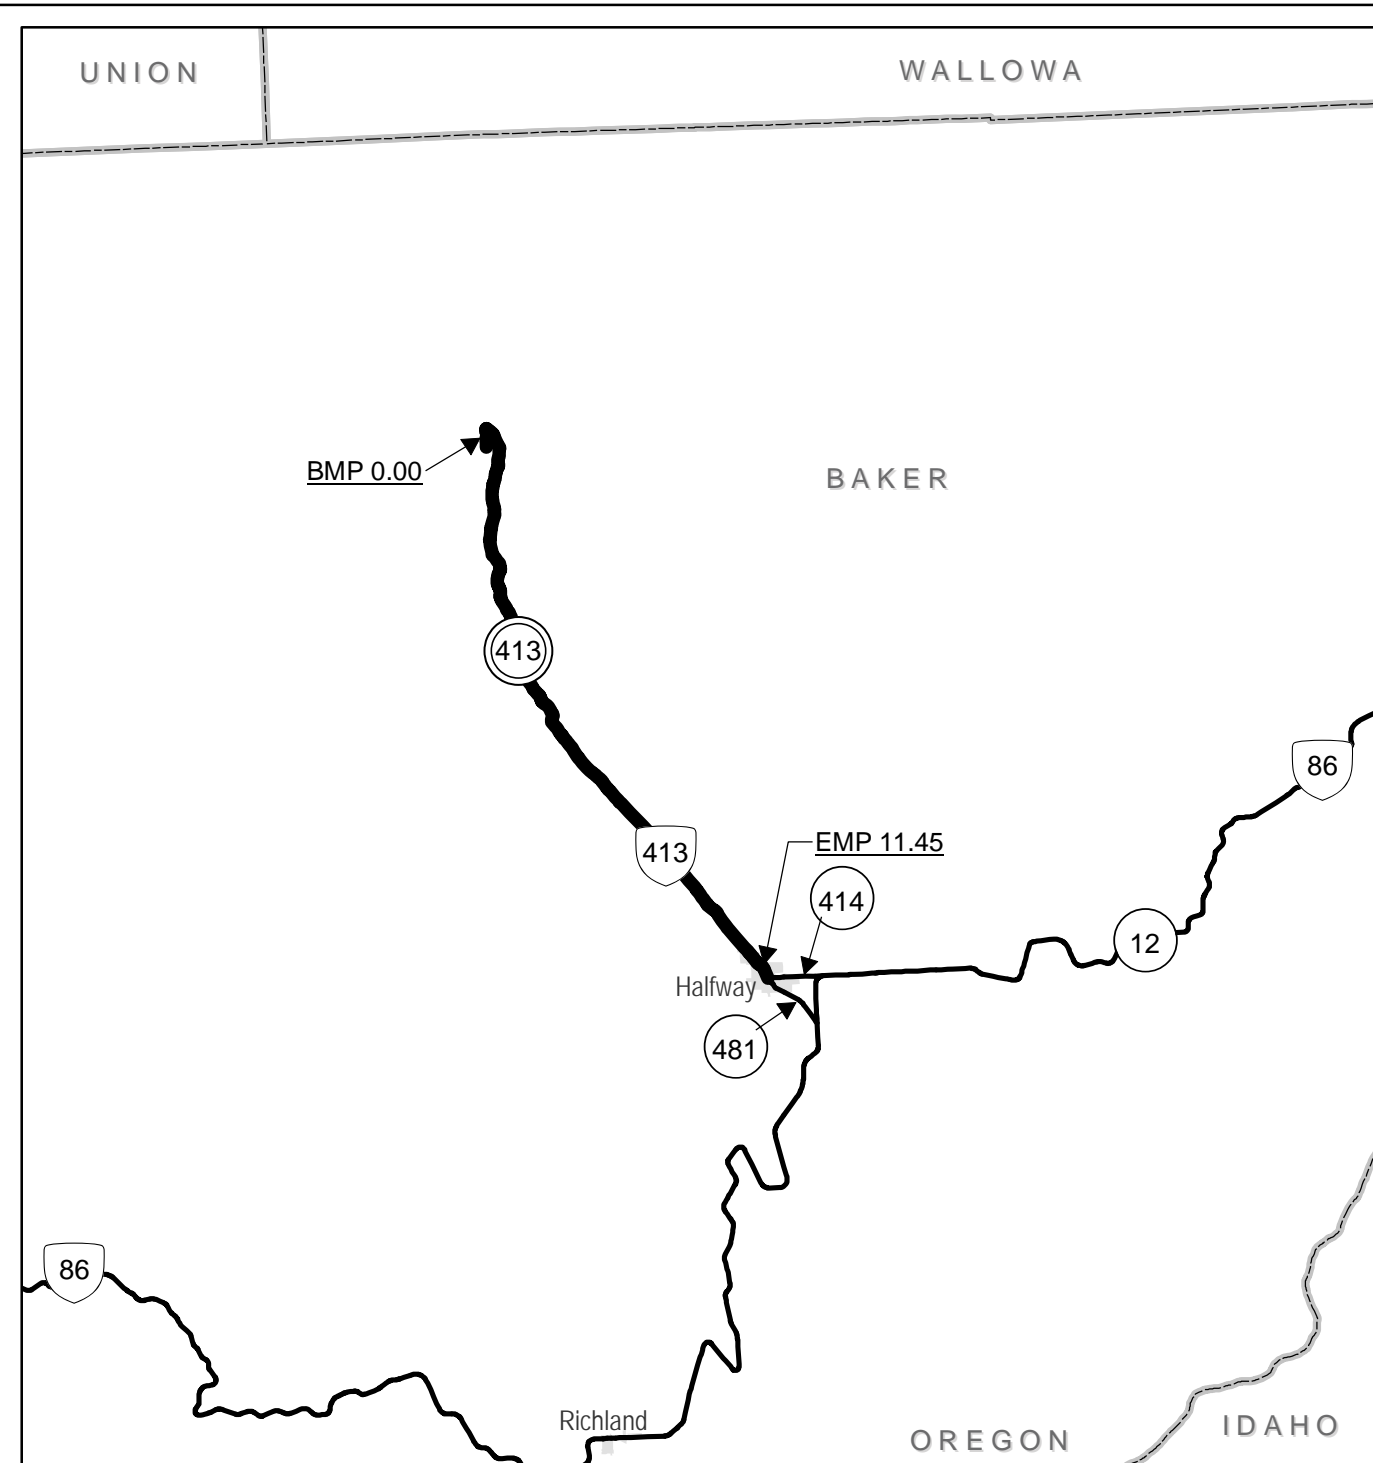

Region 5 District 13

HALFWAY-CORNUCOPIA HIGHWAY No. 413

Sheet 1 of 2
 March 2015

Region 5 District 13

HALFWAY-CORNUCOPIA HIGHWAY No. 413

Sheet 2 of 2
March 2015

Legend

- State Highway No. 413
- State Highways
- County Boundaries
- City Limits

Interstate, US Route, State Route Markers
 State Highways

The same information displayed on the Straightline Charts is updated monthly and available in tabular form on ODOT's Internet site. Use the Highway Inventory Summary report for more detailed information.
http://www.oregon.gov/ODOT/TD/TDATA/Pages/otms/OTMS_Highway_Reports.aspx
 NOTE: Milepoints on Straightline Chart are not to scale.

Note:
 Jurisdiction of intersecting local roads as of: Baker County 2015