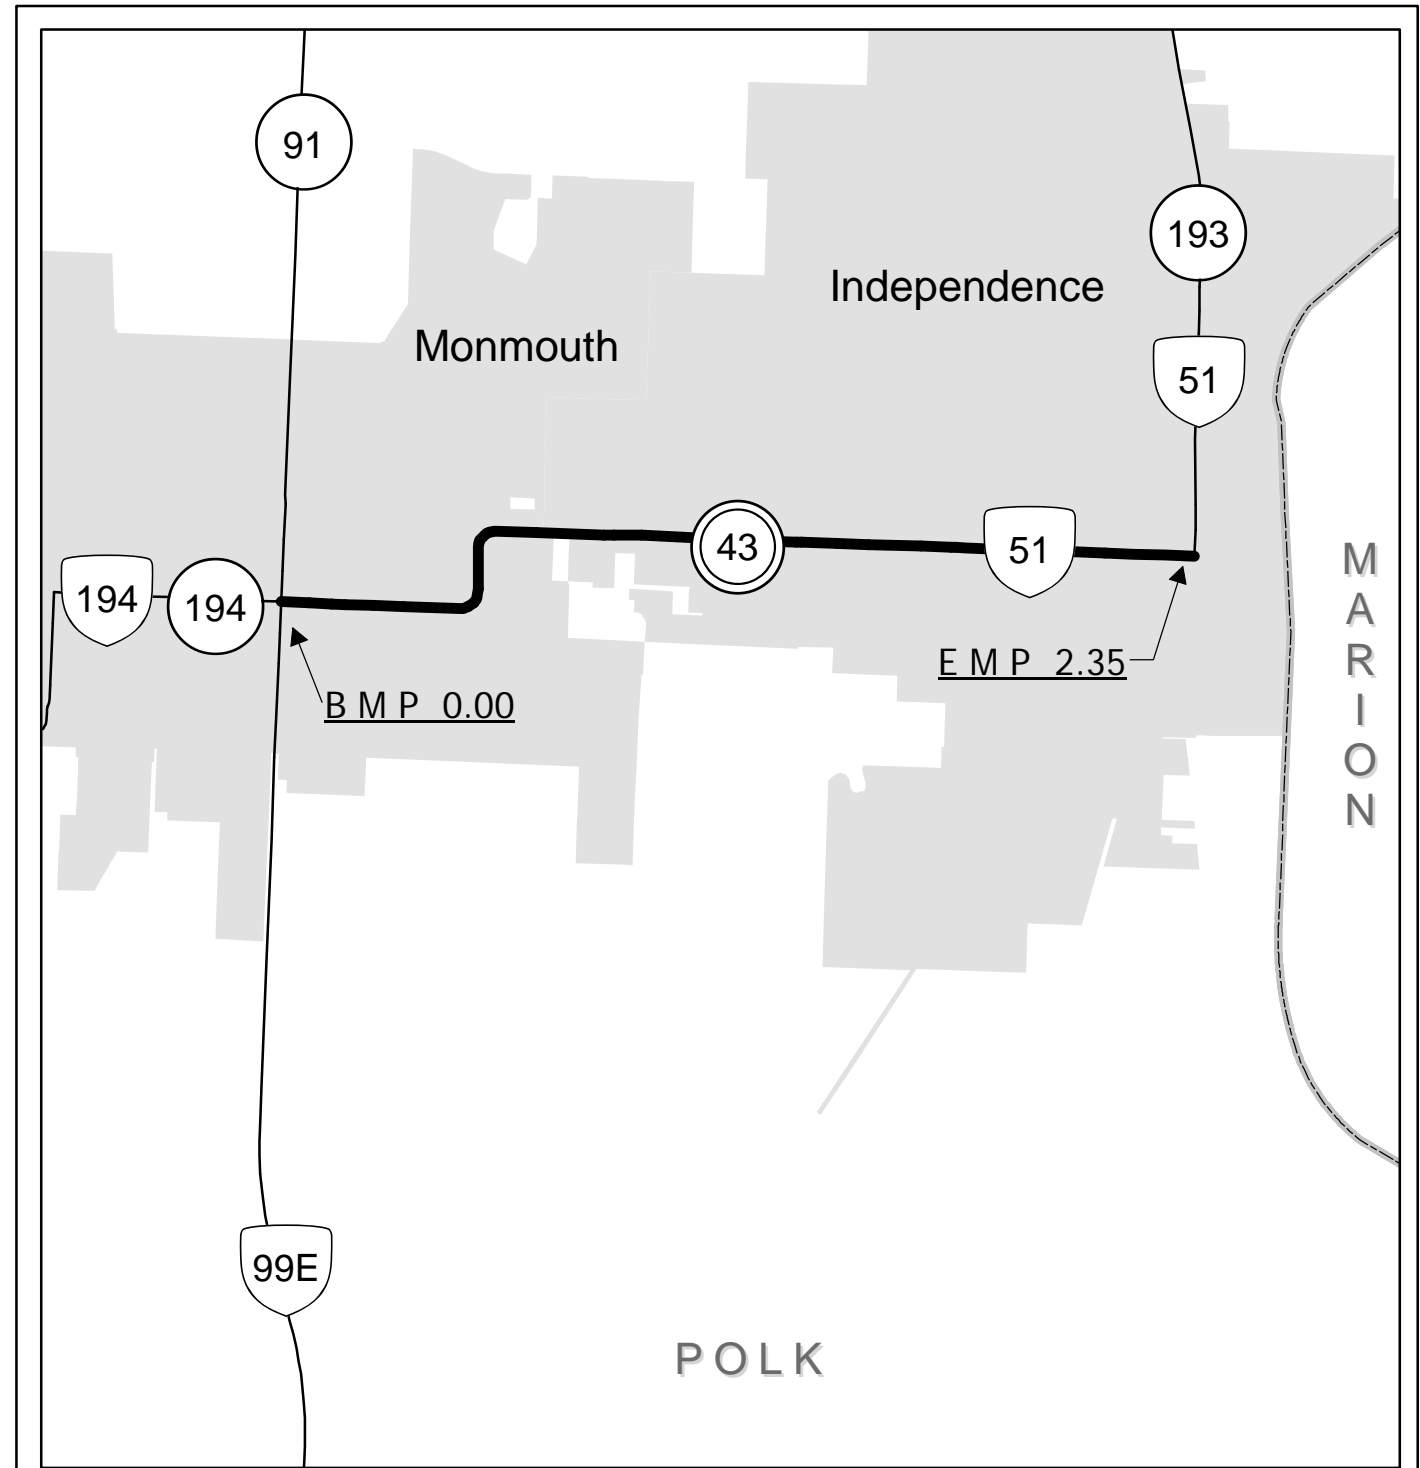

Region 2 District 3

MONMOUTH-INDEPENDENCE HIGHWAY No. 43

The same information displayed on the Straightline Charts is updated monthly and available in tabular form on ODOT's Internet site. Use the Highway Inventory Summary report for more detailed information. http://www.oregon.gov/ODOT/TD/TDATA/Pages/otms/OTMS_Highway_Reports.aspx

NOTE: Milepoints on Straightline Chart are not to scale.

Note:

Jurisdiction of intersecting local roads as of:

Polk County 2015

Legend

- State Highway No. 043
- State Highways
- County Boundaries
- City Limits

	Interstate, US Route, State Route Markers
	State Highways