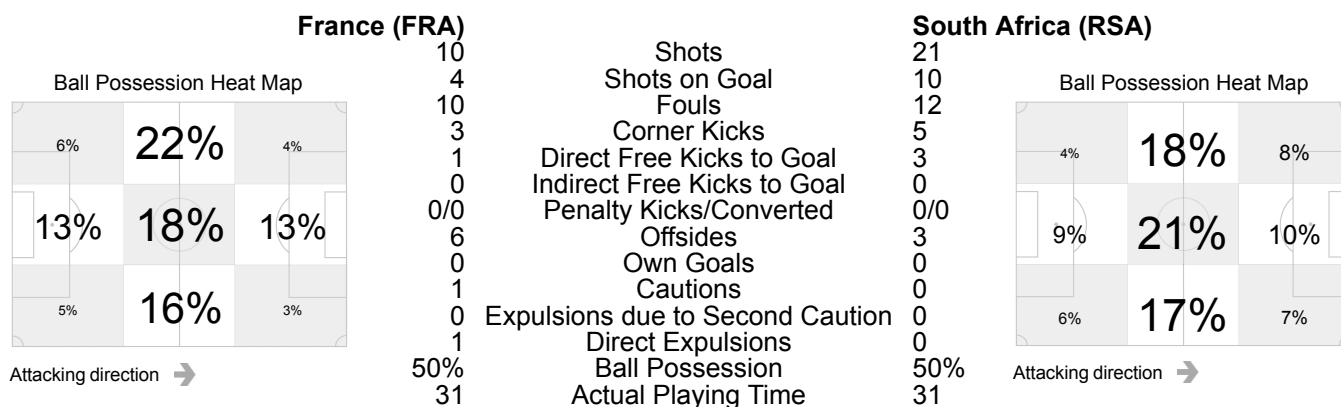

Game Statistics

Group A

France - South Africa 1:2 (0:2)

34 22 JUN 2010 16:00 Mangaung/Bloemfontein / Free State Stadium / RSA Att. 39,415

Man of the Match: 9, Katlego MPHELA (South Africa)

France (FRA)													
#	Name	Pos	Min	GS	GA	SG/S	PK	Fouls		Y	2Y=R	R	
								FC	FS				
1	Hugo LLORIS	GK	90		2								
2	Bakari SAGNA	D	90						1				
5	William GALLAS	D	90										
7	Franck RIBERY	F	90			1/2			4				
8	Yoann GOURCUFF	M	25					1	1			1	
9	Djibril CISSE	F	55			1/3		1					
11	Andre Pierre GIGNAC	F	45			1/2		2					
17	Sebastien SQUILLACI	D	90					1					
18	Alou DIARRA (C)	M	82						1				
19	Abou DIABY	M	90					3		1			
22	Gael CLICHY	D	90						1				
Substitutes													
10	Sidney GOVOU	F	8					1	1				
12	Thierry HENRY	F	35			0/2		1	1				
15	Florent MALOUDA	M	45	1		1/1			2				
Totals					1	2	4/10		10	12	1		1

South Africa (RSA)													
#	Name	Pos	Min	GS	GA	SG/S	PK	Fouls		Y	2Y=R	R	
								FC	FS				
1	Moneeb JOSEPHS	GK	90		1				1				
3	Tsepo MASILELA	D	90					1	2				
4	Aaron MOKOENA (C)	D	90					2	1				
5	Anele NGCONGCA	D	55										
6	MacBeth SIBAYA	M	90			0/1		1	1				
8	Siphiwe TSHABALALA	M	90			1/5		1					
9	Katlego MPHELA	F	90	1		5/7		2					
10	Steven PIENAAR	M	90			2/3		3	1				
17	Bernard PARKER	F	68			1/1							
20	Bongani KHUMALO	D	90	1		1/1			1				
23	Thanduyise KHUBONI	M	78			0/1		2	1				
Substitutes													
2	Siboniso GAXA	D	35						1				
11	Teko MODISE	M	12			0/2							
18	Siyabonga NOMVETHE	F	22						1				
Totals					2	1	10/21		12	10			

Pos: Position
GK: Goalkeeper
M: Midfielder
D: Defender
F: Forward
(C): Captain

Min: Minutes Played
GS: Goals Scored
GA: Goals Against
Y: Yellow Card
R: Red Card
2Y=R: Expulsion due to Second Caution

FC: Fouls Committed
FS: Fouls Suffered
SG/S: Shots on Goal/Shots
PK: Penalty Kicks(Goals/Shots)

TUE 22 JUN 2010; 17:56 CET / 17:56 local time - Version 1

Page2/2

2010 FIFA World Cup South Africa™

FIFA Partners

FIFA World Cup Sponsors

National Supporters