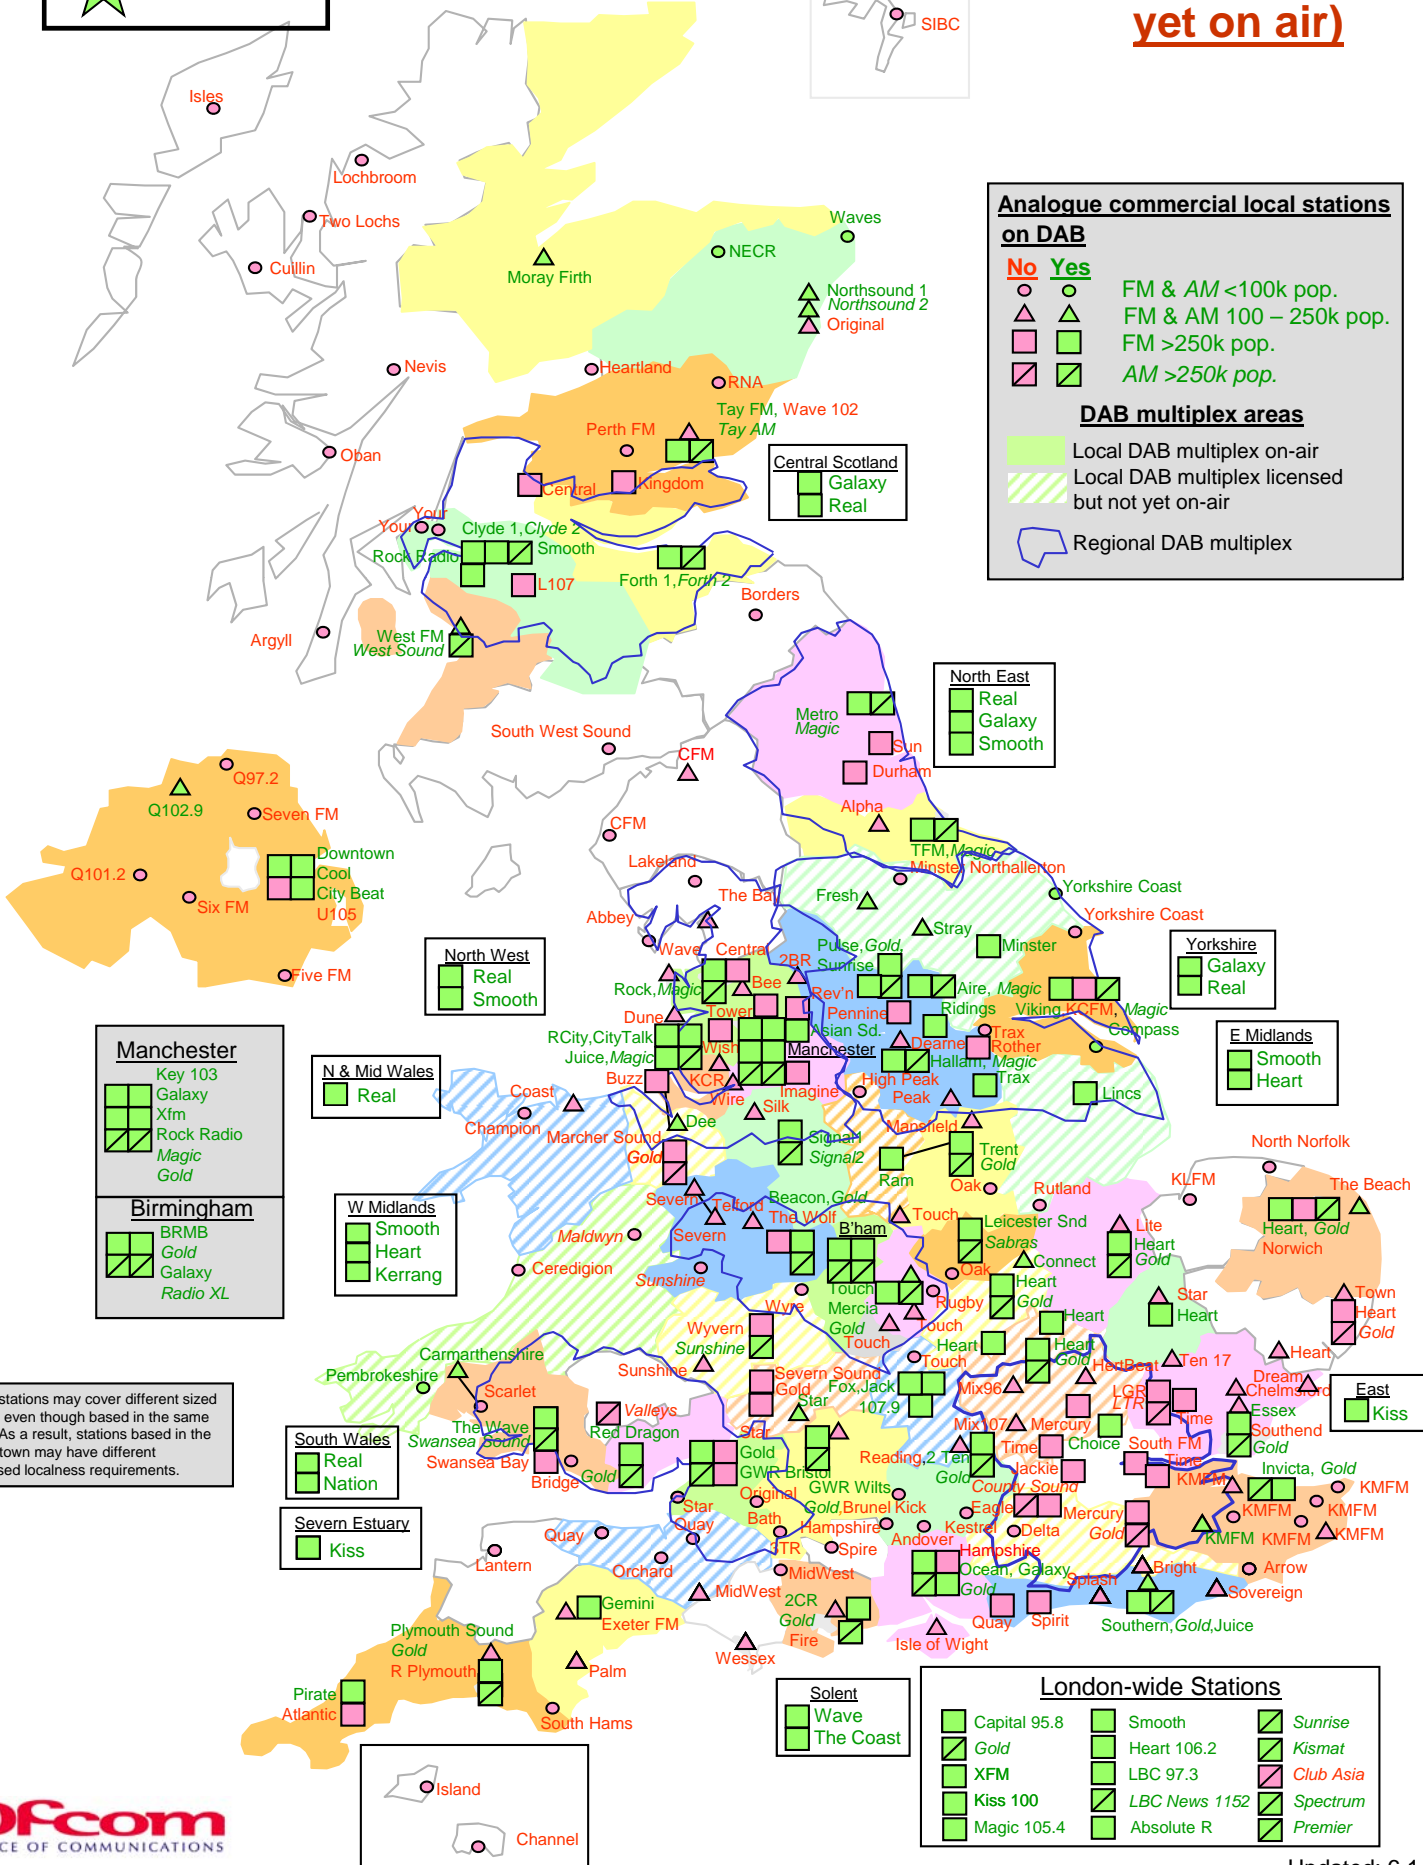

-  Absolute R
-  Classic FM
-  TalkSport

Analogue commercial radio stations on DAB: Now (incl. muxes not yet on air)

Analogue commercial local stations on DAB

	No		Yes	FM & AM <100k pop.
	No		Yes	FM & AM 100 – 250k pop.
	No		Yes	FM >250k pop.
	No		Yes	AM >250k pop.

DAB multiplex areas

-  Local DAB multiplex on-air
-  Local DAB multiplex licensed but not yet on-air
-  Regional DAB multiplex

Manchester

-  Key 103
-  Galaxy
-  Xfm
-  Rock Radio
-  Magic
-  Gold

Birmingham

-  BRMB
-  Gold
-  Galaxy
-  Radio XL

Note: stations may cover different sized areas, even though based in the same town. As a result, stations based in the same town may have different proposed localness requirements.

London-wide Stations

 Capital 95.8	 Smooth	 Sunrise
 Gold	 Heart 106.2	 Kissat
 XFM	 LBC 97.3	 Club Asia
 Kiss 100	 LBC News 1152	 Spectrum
 Magic 105.4	 Absolute R	 Premier