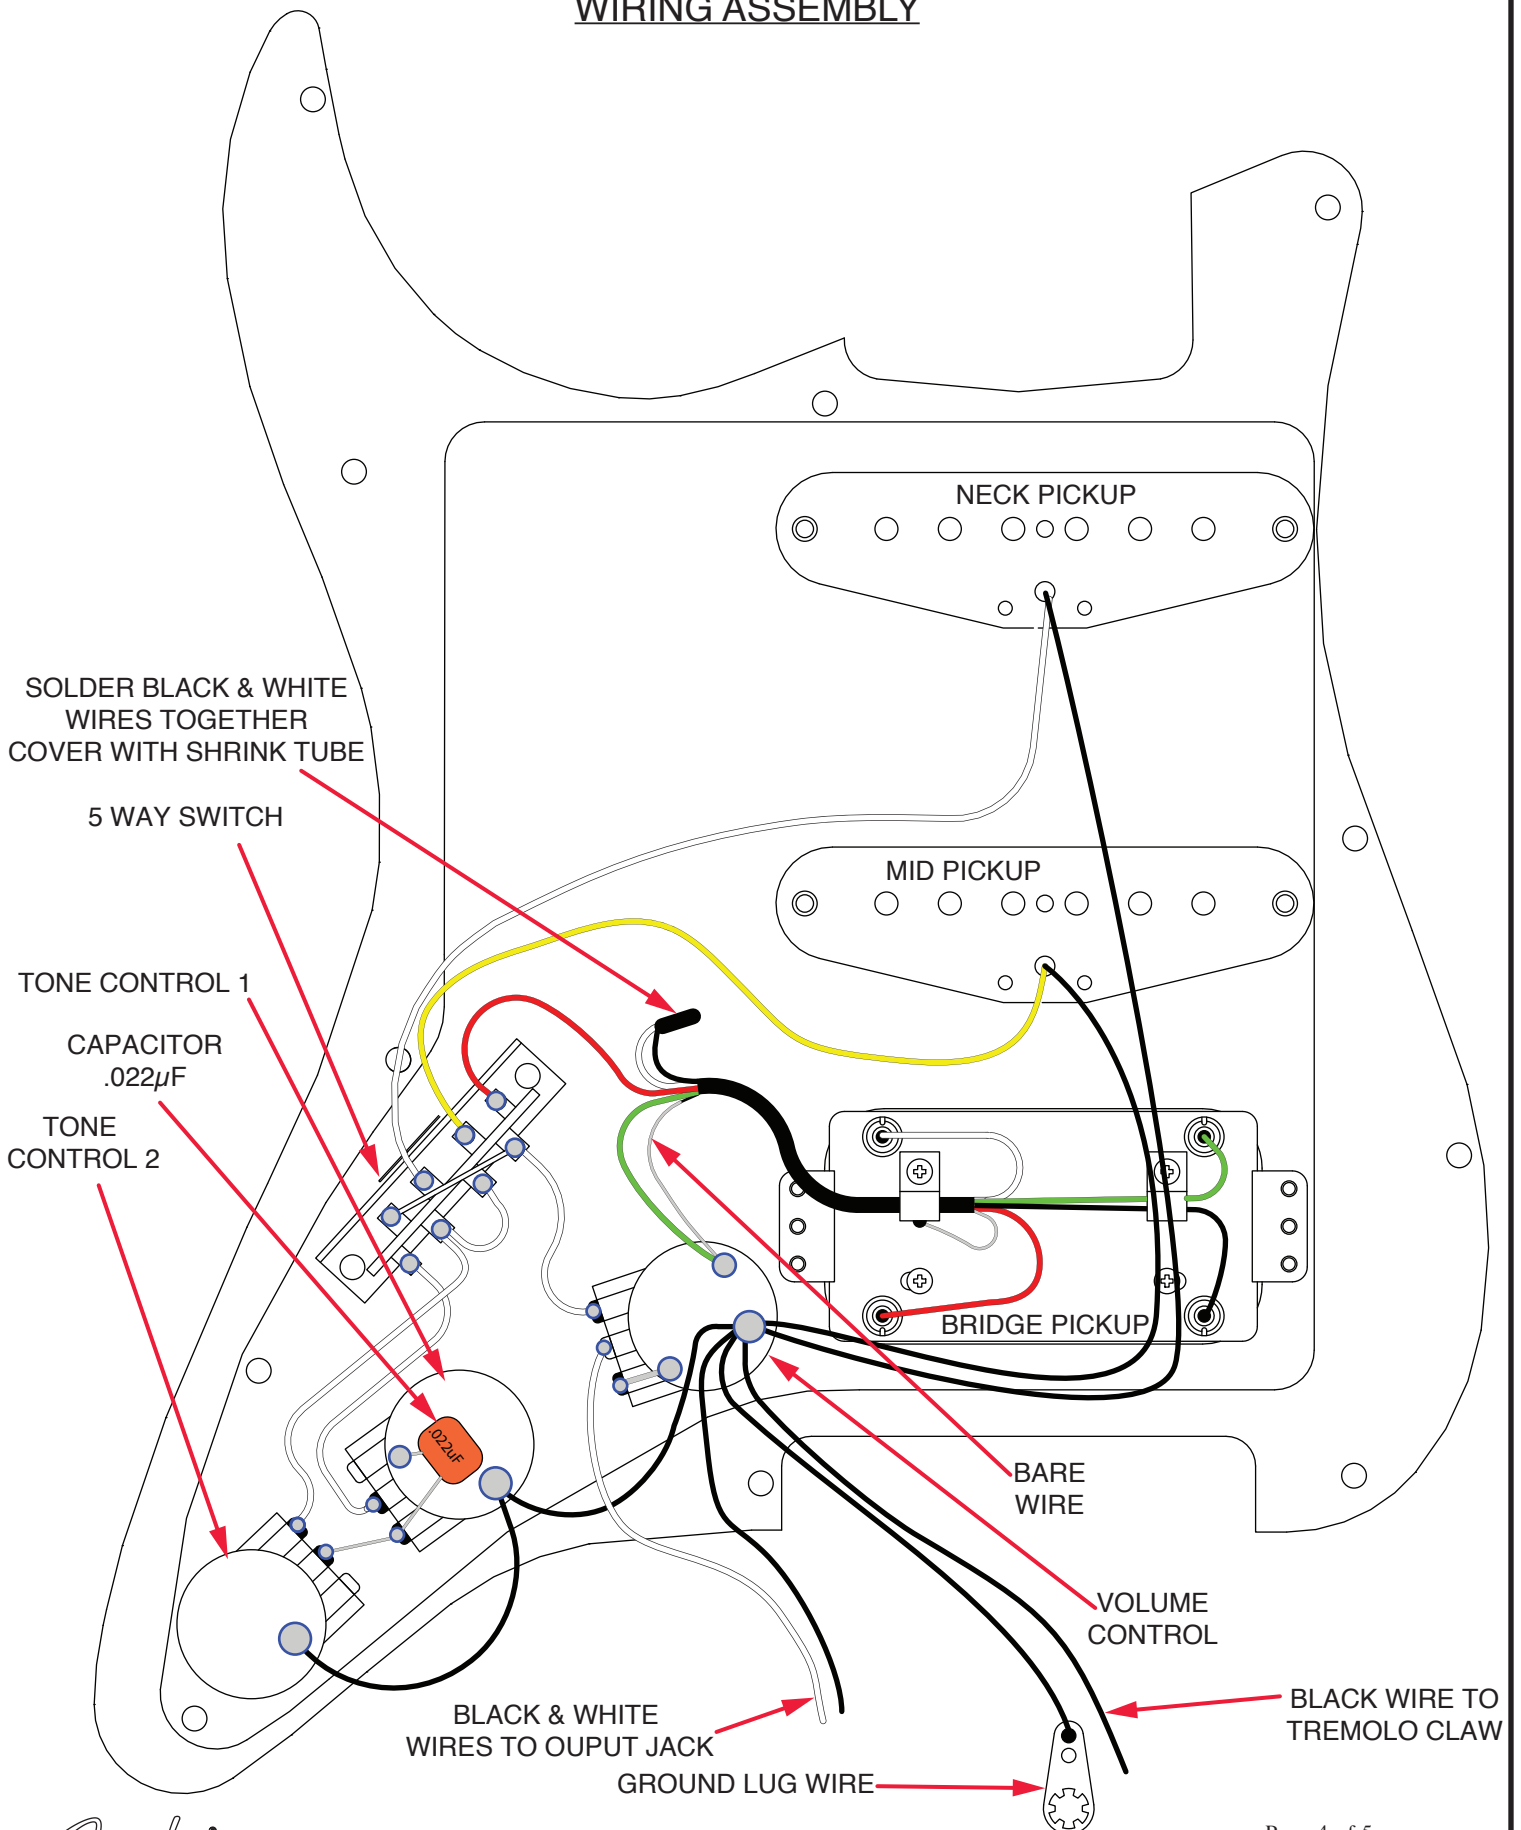

* = NOT PICTURED IN DIAGRAM

AMERICAN STANDARD STRATOCASTER HSS® 2012 (0113000XXX)

PARTS LIST

REF#	DESCRIPTION	PART NUMBER
23H	SPRING BRIDGE #1933	0019273049
24	PIVOT POST ASSY	0093273000
25	TREMOLO ARM SPRING	0994931000
26	PICKUP 50'S FAT STRAT NECK AGED WHT	0053214004
27	PICKUP 50'S FAT STRAT MIDDLE AGED WHT	0053215004
28	PICKUP ASSY HB SPCL WD AGED WHITE	0092864000
29	SCREW 6-32 X 3/4 RHP ZA	0048631049
*30	TUBING LATEX CUT .300 X 1/8 ID X 1/4 OD	0994916000
31	SCREW M#3-48 X 13/16 RHP #4 HD ZA	0050166049
32	SPRING HB MTG 3/4"	0050167049
33	NECK PLATE SPAG LOGO TILT CHROME	0991445100
34	SCREW SMA 8 X 1-3/4 OHPH ZARTAN	0021424049
35	SCREW ST 1/4-20 X 3/8 OP NI HEX	0031571000
36	BACK PLATE STRAT AM SERIES RH P/B/P	0056212000
37	SCREW SMA 8 X 1-3/4 OHP NI	0015636049
38	CLAW SPRING TENSION NI	0010272100
39	SPRING TREMOLO TENSION BLK	0018671049
40	STRAP BUTTON CHROME	0063267049
41	SCREW WOOD 6 X 1 OHP NI	0016188049
42	BLACK FELT WASHERS	0994929000
43	WHITE FELT WASHERS	0994930000
44	SCREW SMA 8 X 3/8PHP BLK	0015116049
*	GUITAR CASE	0996101000
*	WRENCH 1/8 X 1-1/4 X 2-3/4 HEX	0023811049
*	TREMOLO ARM	0992054000
	TREMOLO ARM KNOB PARCHMENT	0056250000
	WRENCH .050 HEX KEY SHORT ARM	0018531049

* = NOT PICTURED IN DIAGRAM

AMERICAN STANDARD STRATOCASTER HSS® 2012 (0113000XXX)

WIRING ASSEMBLY

AMERICAN STANDARD STRATOCASTER HSS® 2012 (0113000XXX)

SWITCH AND CONTROL FUNCTION

5 WAY SWITCH POSITION					SWITCH POSITION
T1	T1	T1	T2	T2	← CONTROL
					← NECK PICKUP
					← MIDDLE PICKUP
					← BRIDGE PICKUP
PICKUP IS ON	INDICATES POSITION OF 5 WAY SWITCH				
PICKUP IS OFF					