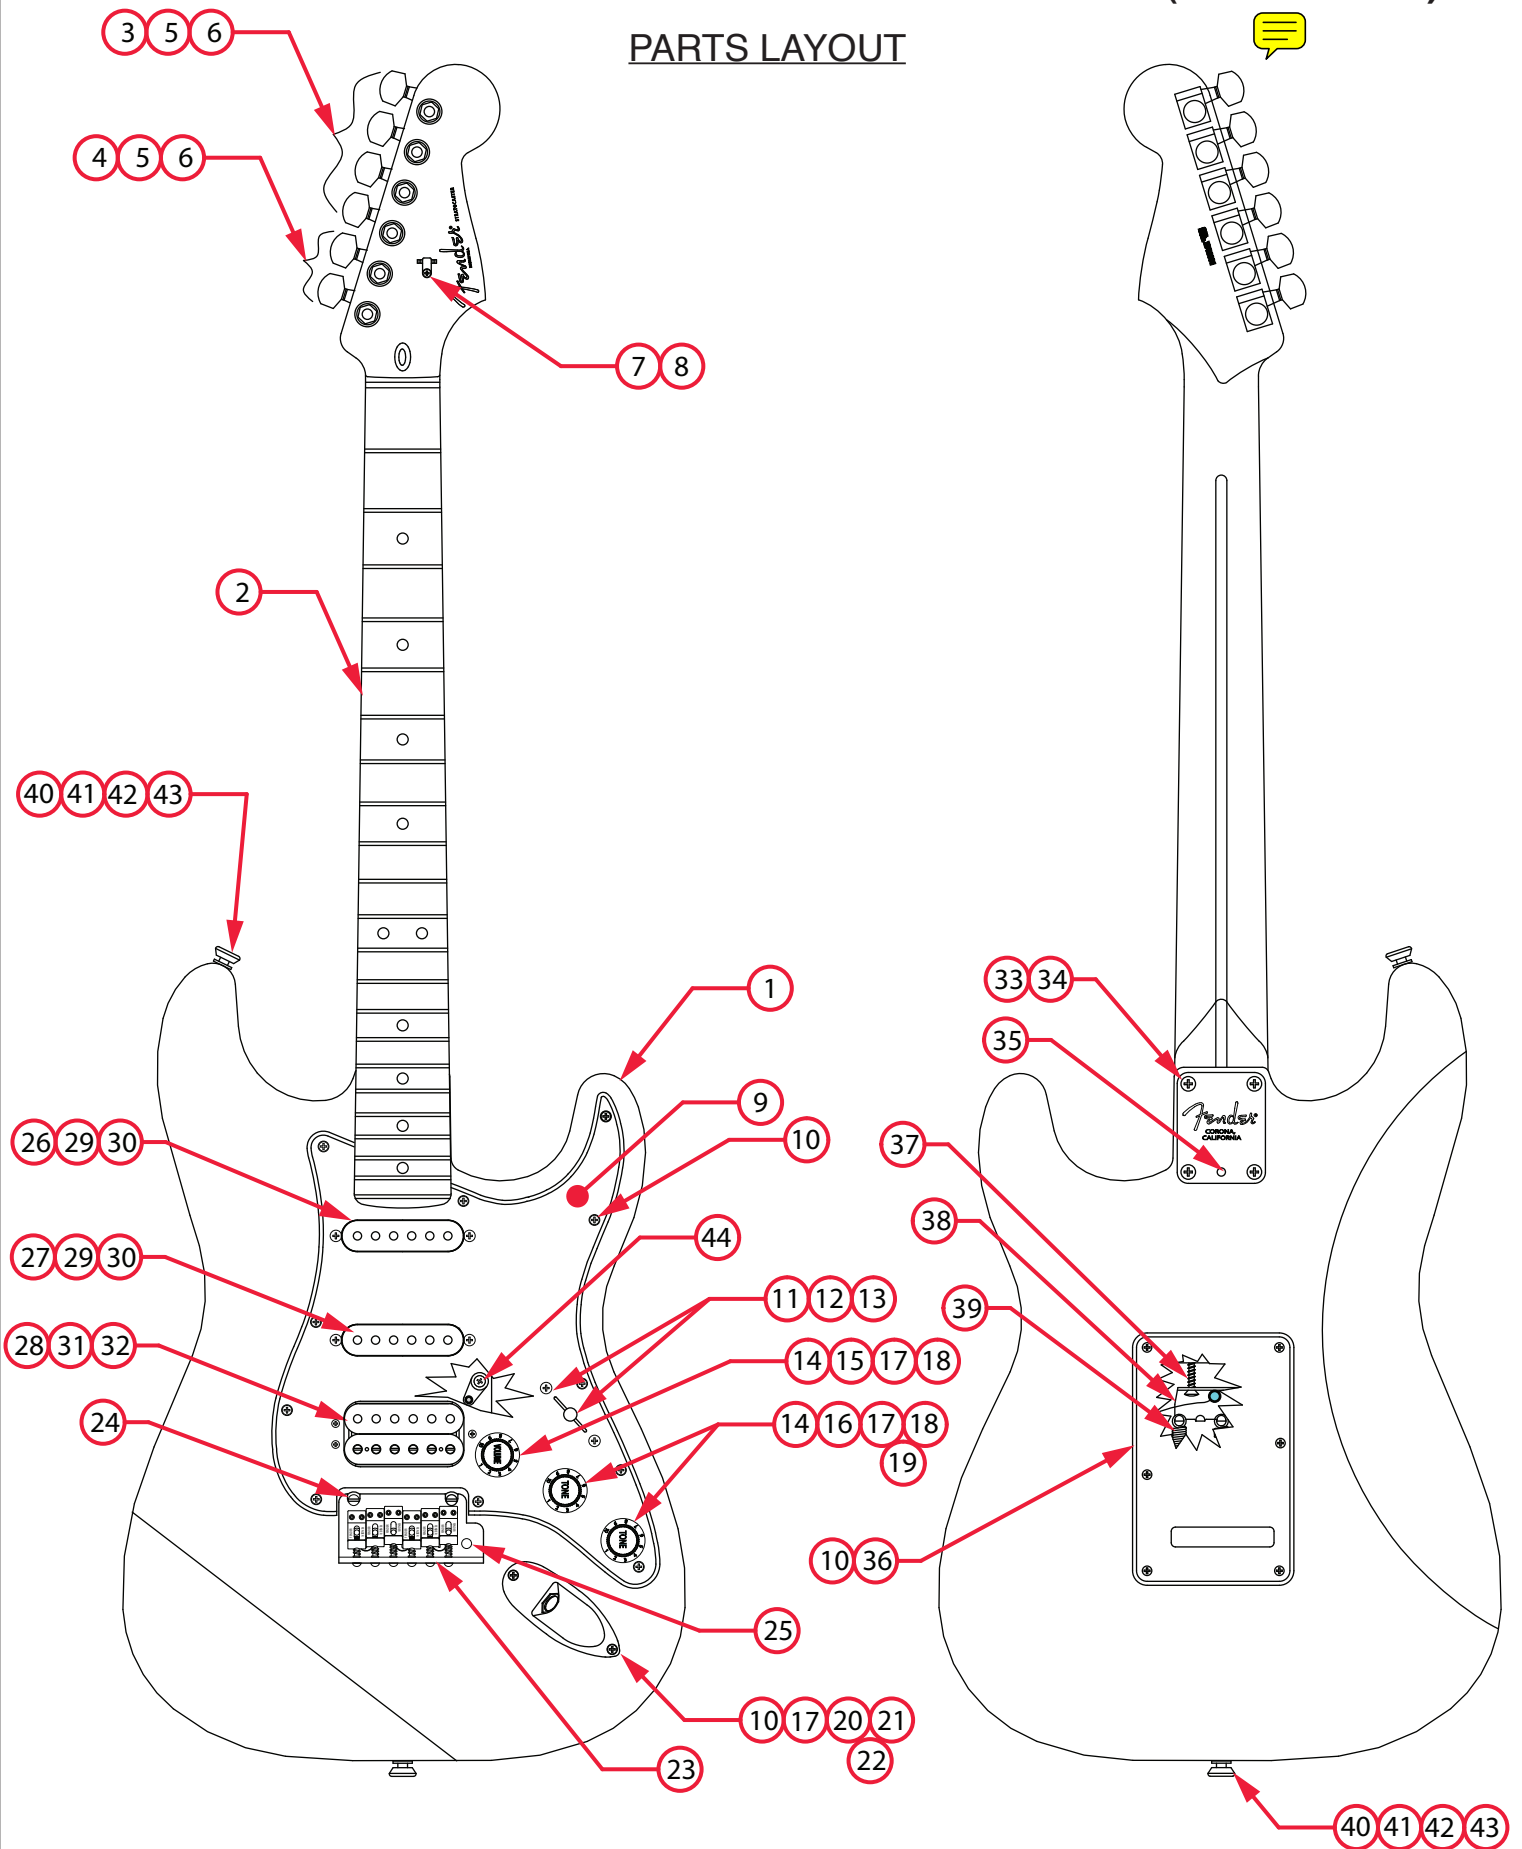

AMERICAN STANDARD STRATOCASTER HSS® 2012 (0113000XXX)

PARTS LAYOUT

AMERICAN STANDARD STRATOCASTER HSS® 2012 (0113000XXX)

PARTS LIST

REF#	DESCRIPTION	PART NUMBER
1	BODY AM STD STRAT JPM	0056229519
1	BODY AM STD STRAT 3TS	0054014500
1	BODY AM STD STRAT BLK	0056229506
1	BODY AM STD STRAT SSB	0054015547
1	BODY AM STD STRAT BLZ	0056229555
2	NECK ASSY AM STD STRAT ROSEWOOD	0075398000
2	NECK ASSY AM STD STRAT MAPLE	0075399000
3	KEY GTR 2 PIN MTG SHORT	0058142000
4	KEY GTR DUAL PIN MNT	0990820100
5	WASHER KEY	0053106049
6	BUSHING KEY	0058820049
7	STRING GUIDE TREE AM STD	0021537000
8	SCREW SMAB 3 X 3/8 RHP ZA CHROME	0021405049
9	PICKGUARD FAT STRAT 1HB RH P/B/P	0056799000
10	SCREW SMAB 4 X 1/2 OHP ZA CHR	0994923000
11	SWITCH 5 WAY LEVER W/METAL	0991367000
12	SCREW 6-32 X 5/8 ZARTAN	0994925000
13	KNOB P/U SWITCH VINT AGED WHT	0994938000
14	KNOBS STRAT 1 VOL 2 TONE AGED WHT	0991369000
*15	CONTROL 250K SPLIT SHFT NO LOAD	0990832000
*16	CONTROL 250K 10% TPR SPLIT	0990830000
*17	NUT HEX 3/8-32 X 3/32 TK NI	0016352049
*18	WASHER LCK INTL 3/8 X .500 X .020 NI	0022384049
*19	CAPACITOR MPF RDL .022 μ F 250V 10%	0024832049
20	FERRULE JACK CHROME	0991940100
21	WASHER LOCK INTL 3/8 X .687	0016436049
22	JACK PHONE OPEN CIRCT 11	0021956049
23	BRIDGE ASSY AM SRS STRAT	0075091000
23A	BRIDGE PLATE AM SRS STRAT RH CHROME	0075089000
23B	TREMOLO BLOCK AS STRAT RH	0074349000
23C	BRIDGE SECTION ASSY NI AS STRAT TALL	0075123102
23D	BRIDGE SECTION ASSY NI AS STRAT SHORT	0075123101
23E	SCREW M4-40 X 5/8 RHP NI	0015693049
23F	SCREW M8-32 X 3/8 FHP NI	0019656049
23G	SPRING BRIDGE #1932	0019281049

* = NOT PICTURED IN DIAGRAM

AMERICAN STANDARD STRATOCASTER HSS® 2012 (0113000XXX)

WIRING ASSEMBLY

AMERICAN STANDARD STRATOCASTER HSS® 2012 (0113000XXX)

SWITCH AND CONTROL FUNCTION

5 WAY SWITCH POSITION					SWITCH POSITION
T1	T1	T1	T2	T2	← CONTROL
					← NECK PICKUP
					← MIDDLE PICKUP
					← BRIDGE PICKUP
PICKUP IS ON	INDICATES POSITION OF 5 WAY SWITCH				
PICKUP IS OFF					