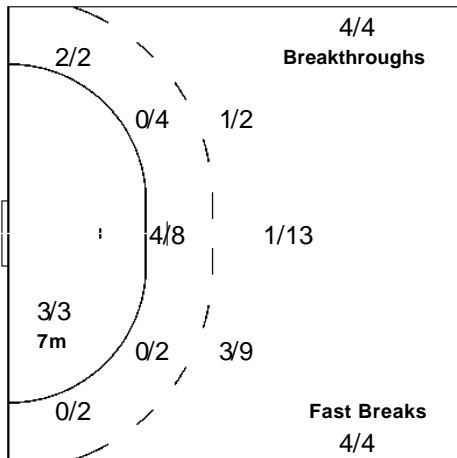

Match Team Statistics

Match No: 30

KUW 22 - 31 ISL
(12-17) (10-14)

Referees: BAUM M / GORALCZYK M (POL)

KUW - Kuwait

Shots Distribution

Players

Goals / Shots

2 ALSHATTI H

1/3		

5 ALMUTAIRI F

0/1		

1-Post

7 ALAZMI F

1/1		
1/2		1/1

2-Post

8 ALZA ABI F

	1/1	1/1
2/2		1/2

9 ALAZEMI F

		0/1

1-Post 1-Blocked

10 ALRASHIDI H

		0/1
1/1		

11 ALTHEYAB A

14 ALANEZI A

1/2		

15 ALENZI M

3/5		1/3

7-Post 2-Blocked

17 ALSHAMMARI H

18 SANQOUR I

1/1		
1/1		
2/3		

20 ALSHAMARI F

2/3		1/2

2-Blocked

Team

Goals / Shots

1/1		
2/3	1/1	1/3
13/21		4/8

11-Post 5-Blocked

Offence