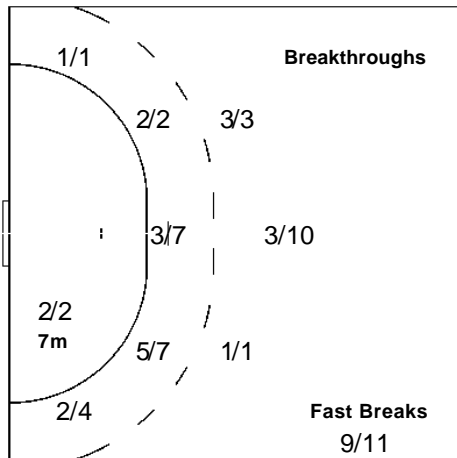

Match Team Statistics

Match No: 30

KUW 22 - 31 ISL
(12-17) (10-14)

Referees: BAUM M / GORALCZYK M (POL)

ISL - Iceland

Shots Distribution

Players

Goals / Shots

3 GEIRSSON L

0/1	0/2	
	2/2	1/1

2-Missed

4 JONSSON E

	1/1	
1/1		

1-Post

5 INGIMUNDARSON I

	1/1	1/1
	1/1	

6 SIGURDSSON D

	0/1	
	1/1	

7 ATLASON A

	0/2	
1/1		

8 MICHAELSSON M

2/2		
		1/1

9 SIGURDSSON G

	1/3	1/1
	2/2	

11 STEFANSSON O

1/1		
	1/1	

13 HOLMGEIRSSON E

1/2	2/2	
2/2	2/3	1/1

1-Post

18 GUNNARSSON R

	0/1	1/1
1/1		

1-Missed 1-Post

20 SVAVARSSON V

		1/1

23 PETERSSON A

1/1		

Team

Goals / Shots

5/7	5/13	4/4
5/5	9/10	3/3

3-Missed 3-Post

Offence