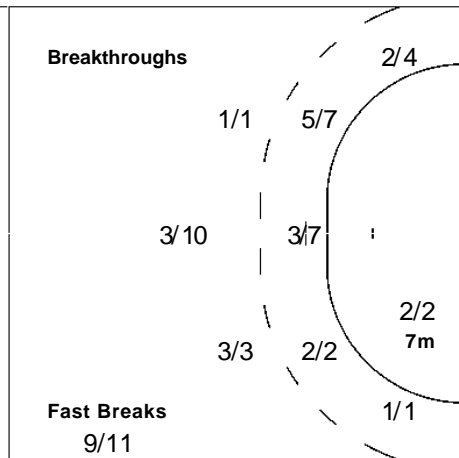

Defence

Goalkeepers

Saves / Shots

2/7	8/13	0/4
0/5	1/10	0/3

1 ALBLOUSHI A

0/1	3/6	0/4
0/2	1/3	0/2

12 ALKHALIDI T

2/6	5/7	
0/3	0/7	0/1