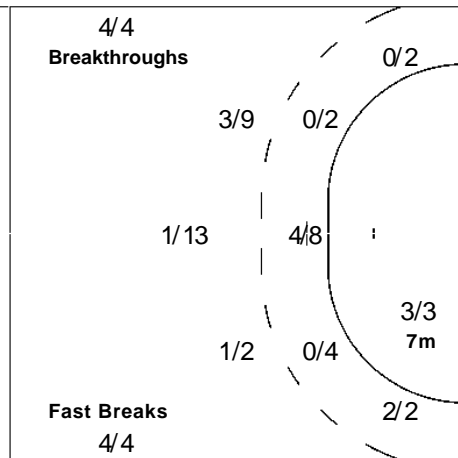

Defence

Goalkeepers

Saves / Shots

0/1		
1/3	0/1	2/3
8/21		4/8

12 GUDMUNDSSON B

5/8		1/2

16 GUDMUNDSSON H

0/1		
1/3	0/1	2/3
3/13		3/6

LEGEND

G/S Goals / Shots	% Efficiency	6m 6-metre Shots	7m 7-metre Shots	9m 9-metre Shots
S/S Saves / Shots	Wing Wing Shots	FB Fast Breaks	BT Breakthroughs	EX Exclusions
AS Assists	TF Technical Faults	ST Steals	BS Blocked Shots	TP Time Played
YC Yellow Cards	RC Red Cards	n/a not applicable	2Min 2 Minute Suspensions	
+ 2 Minute + 2 Minute Suspensions