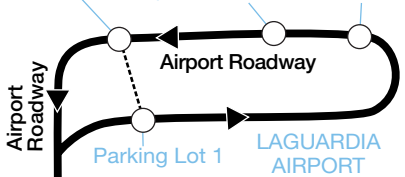

NOTE:
Bus does not serve Terminal A

Q48 Q72 M60SBS

Terminal B
(Central Terminal) Terminal C Terminal D

94 St

East Elmhurst

Grand Central Pkwy

Brooklyn-Queens Expwy

Airlines	
<u>Terminal B</u>	<u>Terminal C</u>
• Air Canada • American • American Eagle • Envoy • Frontier • JetBlue • Southwest • Spirit • United • Virgin America	• American • American Eagle • American Shuttle • Delta • Delta Shuttle
	<u>Terminal D</u>
	• Delta • WestJet

Queens

Jackson Heights

Woodside