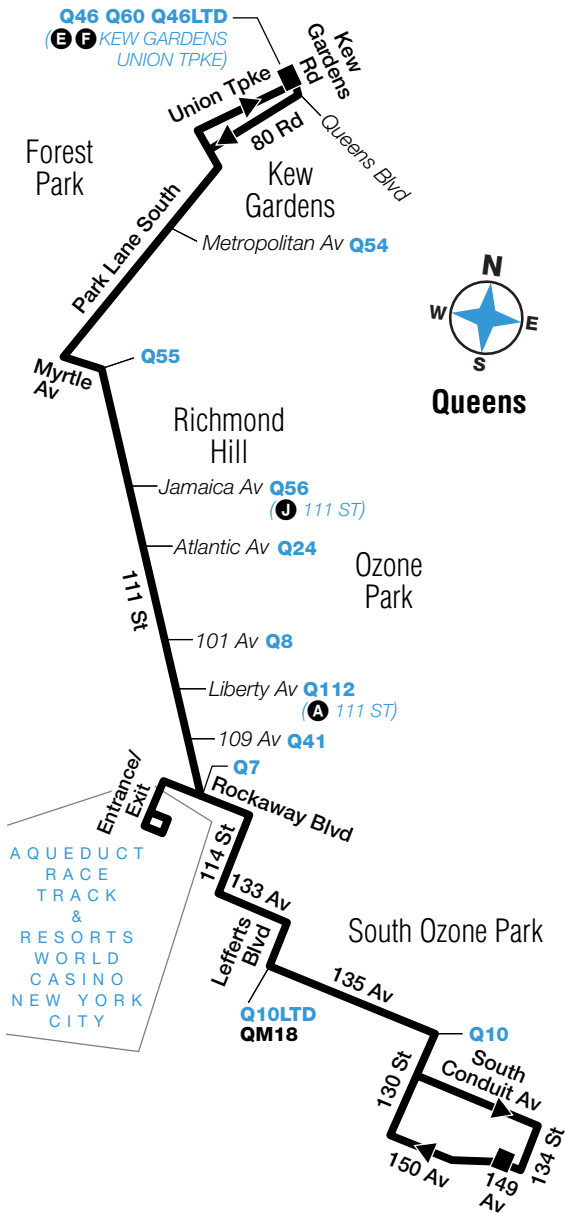

m_q037_15128_cs

Q37 MAP LEGEND

Local/Limited/SBS Bus Transfers: shown in bold blue type.

Express Bus Transfers: shown in bold black type.

■ Terminal

(**A** STATION NAME)
Subway Connection

For Accessible subway stations, travel directions and other information:

Call 511 or visit www.mta.info