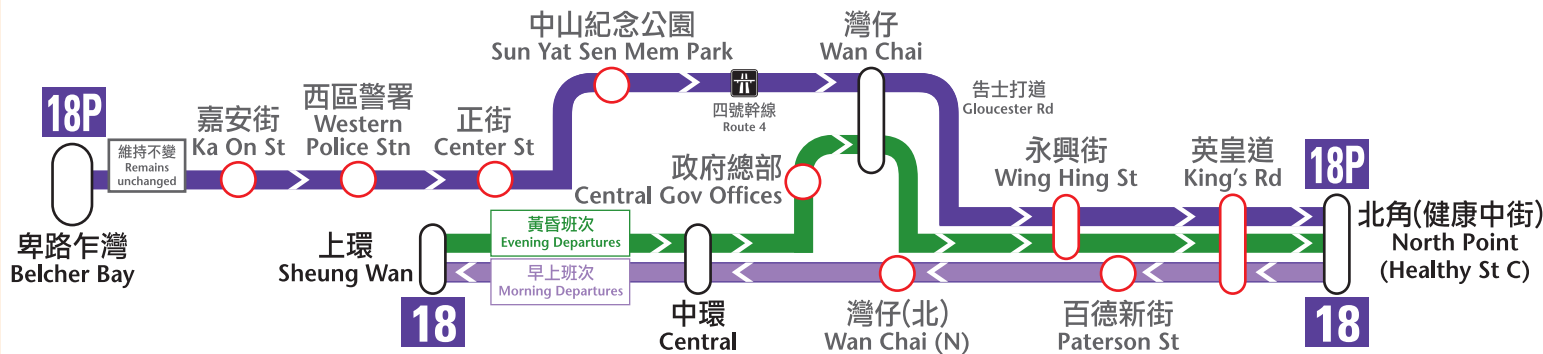

西區路線改動

Route Alternations at Western District

Effective 10/5/15 生效

1

路線延長至摩星嶺

Route extend to Felix Villas

新增八達通轉乘路線1及10優惠
Additional Octopus BBI Concession Scheme for Routes 1 & 10

1P

平日繁忙時間服務

Weekday Peak Hours Service

黃泥涌道(樂活道) Wong Nai Chung Rd (Broadwood Rd) → 中環街市 Central Market
 中環(恒生銀行總行) Central (Hang Seng Bank HO) → 跑馬地(上) Happy Valley (Upper)

18P

往北角方向更改行車路線

Route diversion for North Point bound

北角頭班車提早至 每日 05:30
 The first departure from North Point is advanced to Daily 05:30
 卑路乍灣頭班車提早至 每日 06:00
 The first departure from Belcher Bay is advanced to Daily 06:00

18

平日繁忙時間服務

Weekday Peak Hours Service

北角(健康中街) North Point (Healthy St C) → 上環(永和街) Sheung Wan (Wing Wo St)
 上環(德輔道中, 林士街) Sheung Wan (Des Voeux Rd C, Rumsey St) → 北角(健康中街) North Point (Healthy St C)

5X

四號幹線特快

Route 4 Express

銅鑼灣頭班車提早至 每日 06:00
 The first departure from Causeway Bay is advanced to Daily 06:00