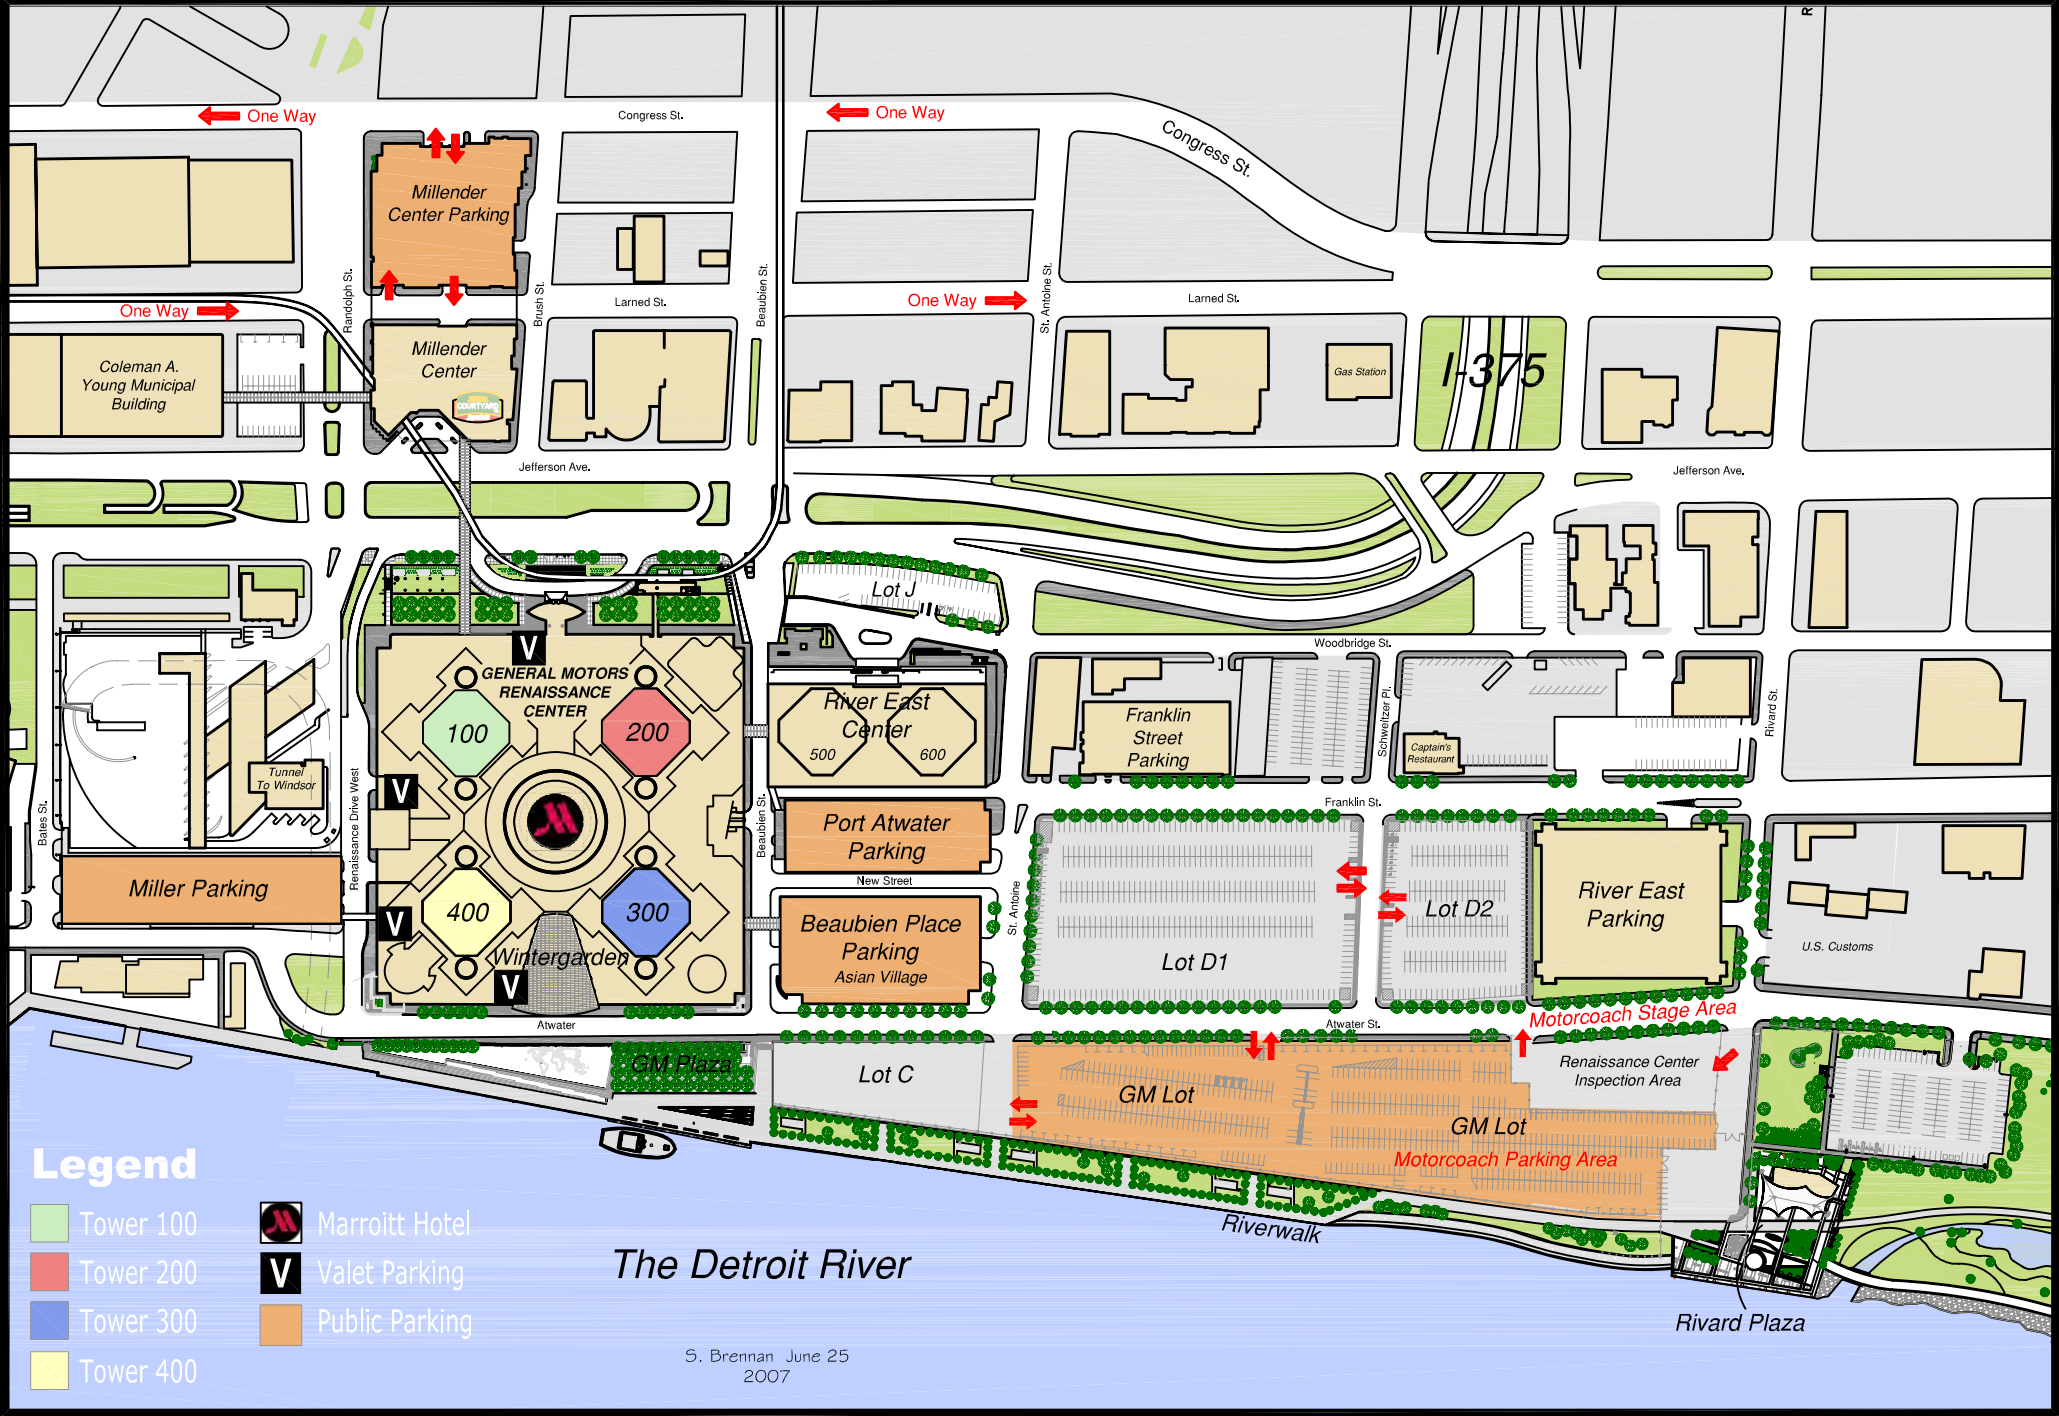

GM Renaissance Center Complex

Legend

- Tower 100
- Tower 200
- Tower 300
- Tower 400
- Marriott Hotel
- Valet Parking
- Public Parking