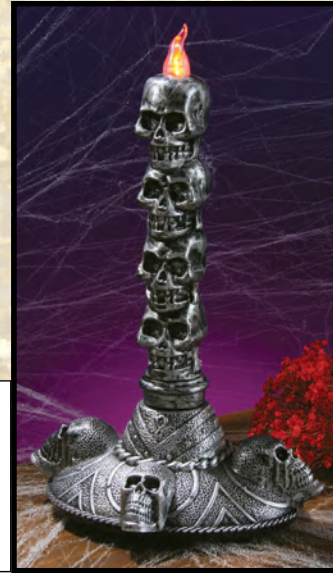

**91263
8" Stack O'Skulls
Candle Tower**
LED Light Flickers Try Me!
Hang Tag
Includes 2 x AA Batteries
Master CTN 36/MOQ 12

91781