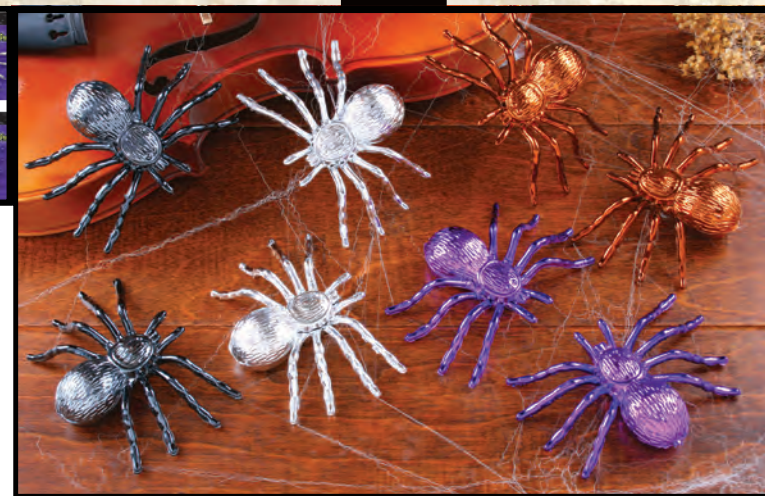

91235
4.5" Fuzzy Spiders
2 Colors Assorted
9 Black, 3 Brown
2 Pcs. Tied to Card
Master CTN 48/
Inner 12/MOQ 12

91294

91294
4.5" Metallic Chrome Spider Assortment
4 Colors Equally Assorted
91294C Copper
91294GP Gun Powder
91294P Purple
91294S Silver
2 Pcs. on Card
Master CTN 72/Inner 12/
MOQ 24