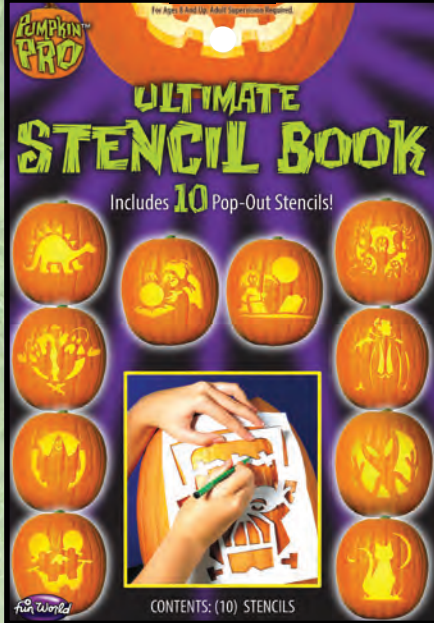

SIDE 1 & 3

94626 4 Side Pumpkin Carving Tower
163 Piece Pre-Packed Standing Display

SIDE 1:
42 Pcs. 94689 10pc Colossal Carving Kit

SIDE 2:
42 Pcs. 94689 10pc Colossal Carving Kit

SIDE 3:
12 Pcs. 94680 Color Change Pumpkin Lite
12 Pcs. 94681 Yellow Flicker Pumpkin Lite
12 Pcs. 94682 White Lightning Pumpkin Lite
6 Pcs. 94607CR Creepy/Flashing Eyeball
6 Pcs. 94607SL Silly/Flashing Eyeball
12 Pcs. 94628 3 Mode Pumpkin Light

SIDE 4:
7 Pcs. 94655 20 PC Family Carving/Etch Kit
5 Pcs. 94651G Carve-A-Scene Pumpkin Carve Kit
7 Pcs. 94650 20 PC Family Carving Kit
Master CTN 1/MOQ 1

94601