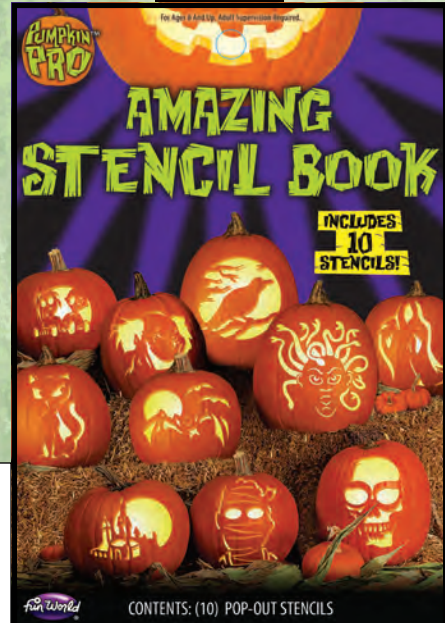

94601
10 Pc. Stencil Book
Contains 10 Pop-Out Stencils
Master CTN 48/Inner 24/
MOQ 24

94601PDQ Ultimate Stencil Book PDQ
18 Piece PDQ
Master CTN 54/Inner 18/
MOQ 18

94601A
Amazing Stencil Book
Contains 10 Pop-Out Ultimate Stencils
Master CTN 48/Inner 24/
MOQ 24

94601A