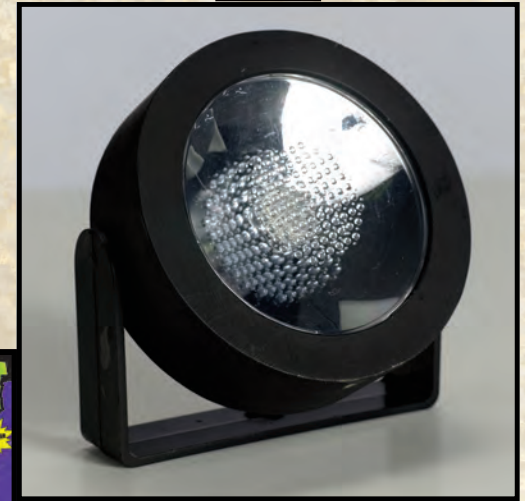

91778 Hidden Screamers
3 Assorted - Pumpkin, Skull, Cat
Light Activated
Hide in drawers, closets, any-
where... when exposed to light
they screech & scream! Carded
Master CTN 48/MOQ 12

91729

91729 5" Mini Strobe Light
Super Bright White LED
Window Box 12 Pc. PDQ
Requires 3 x AA Batteries
Master CTN 36/Inner 12/MOQ 12