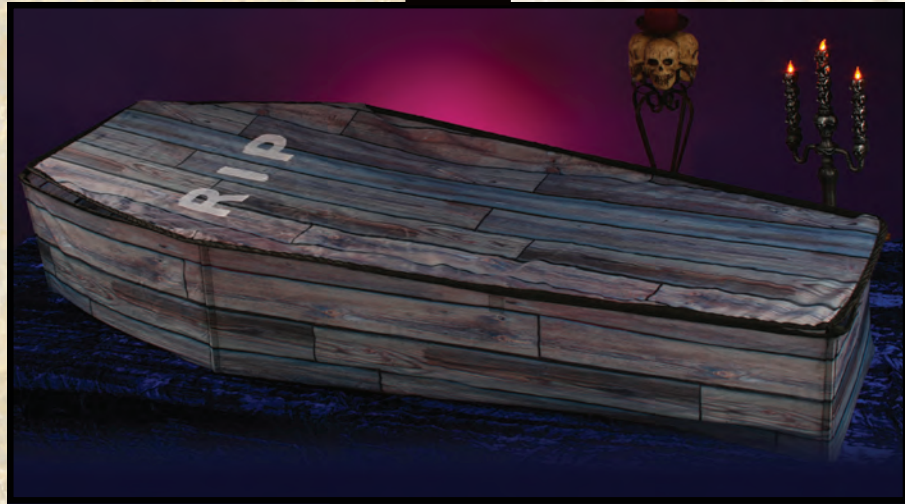

91593

91593 Collapsible Coffin
Quick & Easy Set Up!
Plank Print Coffin
Full Color Box
Master CTN 6/MOQ 6