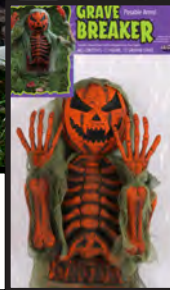

91239

91239 16" Hanging Burlap Reaper Assortment
 3 Styles Equally Assorted: Brown Burlap, Purple Burlap, Grey Burlap.
 Hang Tag
 Master CTN 48/Inner 12/MOQ 12

91237

91237 14" Grave Breaker Assortment

3 Styles Equally Assorted: Reaper/White, Reaper/Black, Pumpkin/Green
Polybag Header
Master CTN 12/MOQ 12