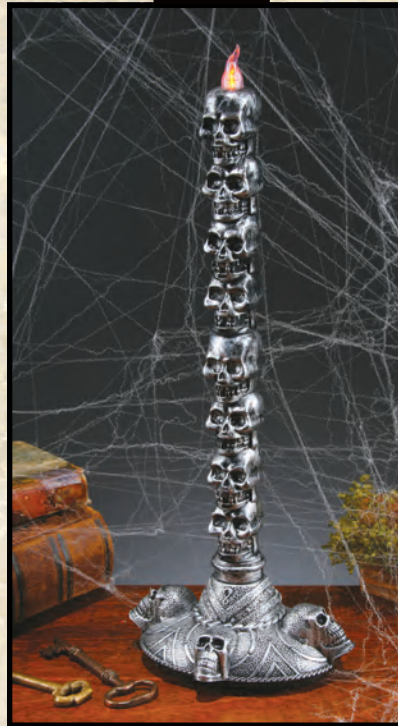

91263

**91263
8" Stack O'Skulls
Candle Tower**
LED Light Flickers Try Me!
Hang Tag
Includes 2 x AA Batteries
Master CTN 36/MOQ 12

91781

91781 14" LED Glitter Candelabra
Elegant Black Glitter Base
White Candle/Red Drip
LED 'Flames' Light-Up
Includes 2XAA Batteries
Try Me Tag
Master CTN 12/MOQ 12

91232

**91232
12" Stack O'Skulls Candle
Tower**
LED Light Flickers Try Me! Hang Tag
Includes 2 x AA Batteries
Master CTN 35/Inner 12/MOQ 12

91282

**91282
16" Stack O'Skulls Candelabra**
3 Skulls High
LED Light Flickers Try Me! Hang Tag
Includes 2 x AA Batteries
Master CTN 6/MOQ 6