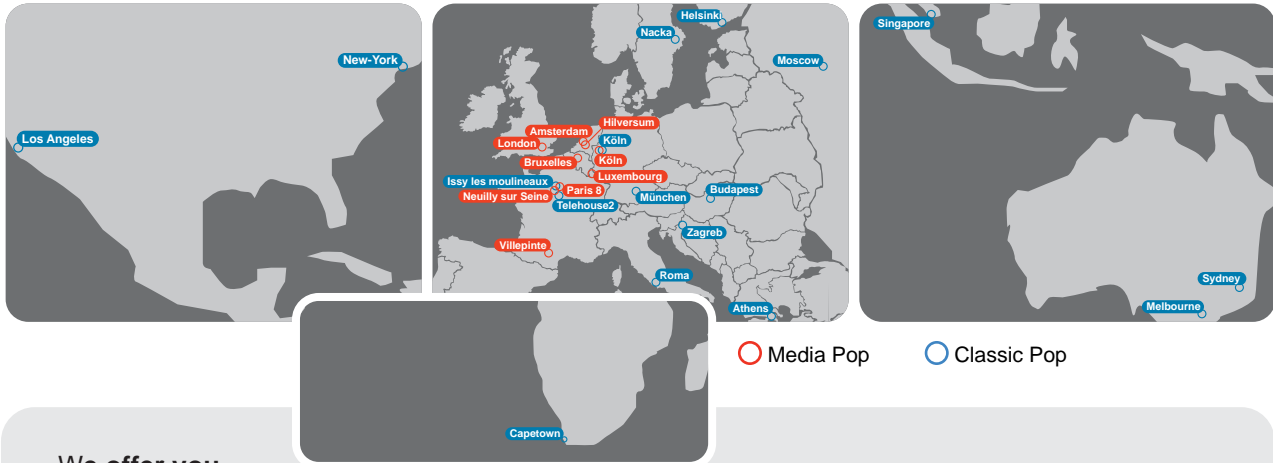

MODULE 6
EUROPEAN TELECOM
NETWORK

BCE has a dense telecom network with agencies conveniently located in most Western European cities.

Our close relationship with the major European satellite operators (SES, Eutelsat) allows our clients to uplink/downlink signals at a wide choice of locations.

Our exclusive features

- A closely knit telecom network with offices in Luxemburg, Paris, Hilversum, Amsterdam, Cologne, London and Brussels.
- A partnership with the major European satellite operators (SES – Eutelsat) with on site uplink/downlink capabilities
- Our capability to deliver media at a location convenient to you anywhere in Western Europe