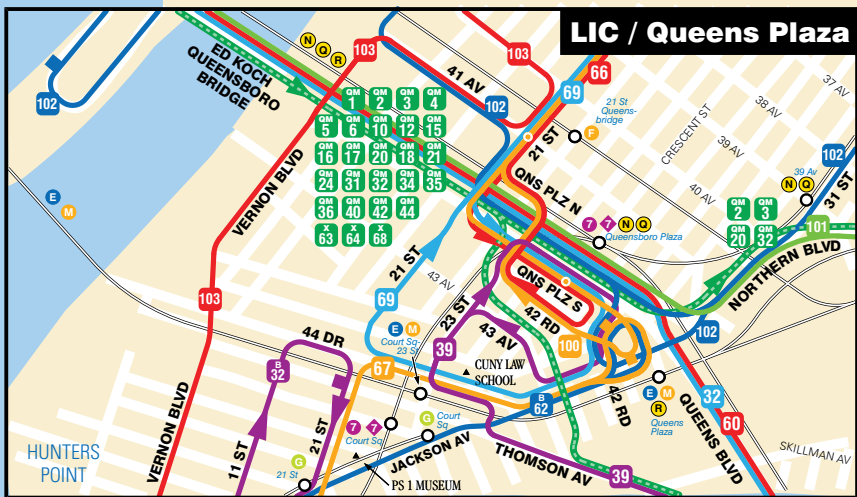

LaGuardia Airport Bus Service LaGuardia Link M60 +selectbus 70 +selectbus 24 hours, 7 days	SELECT BUS SERVICE M60 +selectbus 24 hours, 7 days	LOCAL BUS SERVICE 072 048 047 7 days, 4:30am-12:30am 7 days, 5am-1:30am Weekdays, 5am-12 midnight Weekends, 6:30am-12 midnight
---	--	---

LAGUARDIA AIRPORT
 Terminal B (Central Terminal)
 Terminal A (Marine Air Terminal)
 Terminal C
 Terminal D

See LIC/Queens Plaza Inset

See Flushing Inset

See Jamaica Inset

Flushing

The Rockaways

Jamaica

Legend	
	Subway Line
	Hospital
	Point of Interest
	Commuter Rail Station
	Limited Service
	AirTrain JFK Airport Service
	Local Bus Service Full-time Service (Every day 7 a.m. - 10 p.m.; many routes operate longer hours) 206 No Saturday and/or Sunday Service
	Express Bus Service (Dark Green) Premium fare Express Route (Green) (no stops)
	Select Bus Service Midtown via 6 Av Midtown via 3 Av Midtown via Madison Av. Midtown via Madison Av, 5 Av Midtown via Madison Av Downtown Part-time Service
	Airport JFK International LaGuardia

Bus Route Colors	
Local Bus Routes	Express Bus Routes