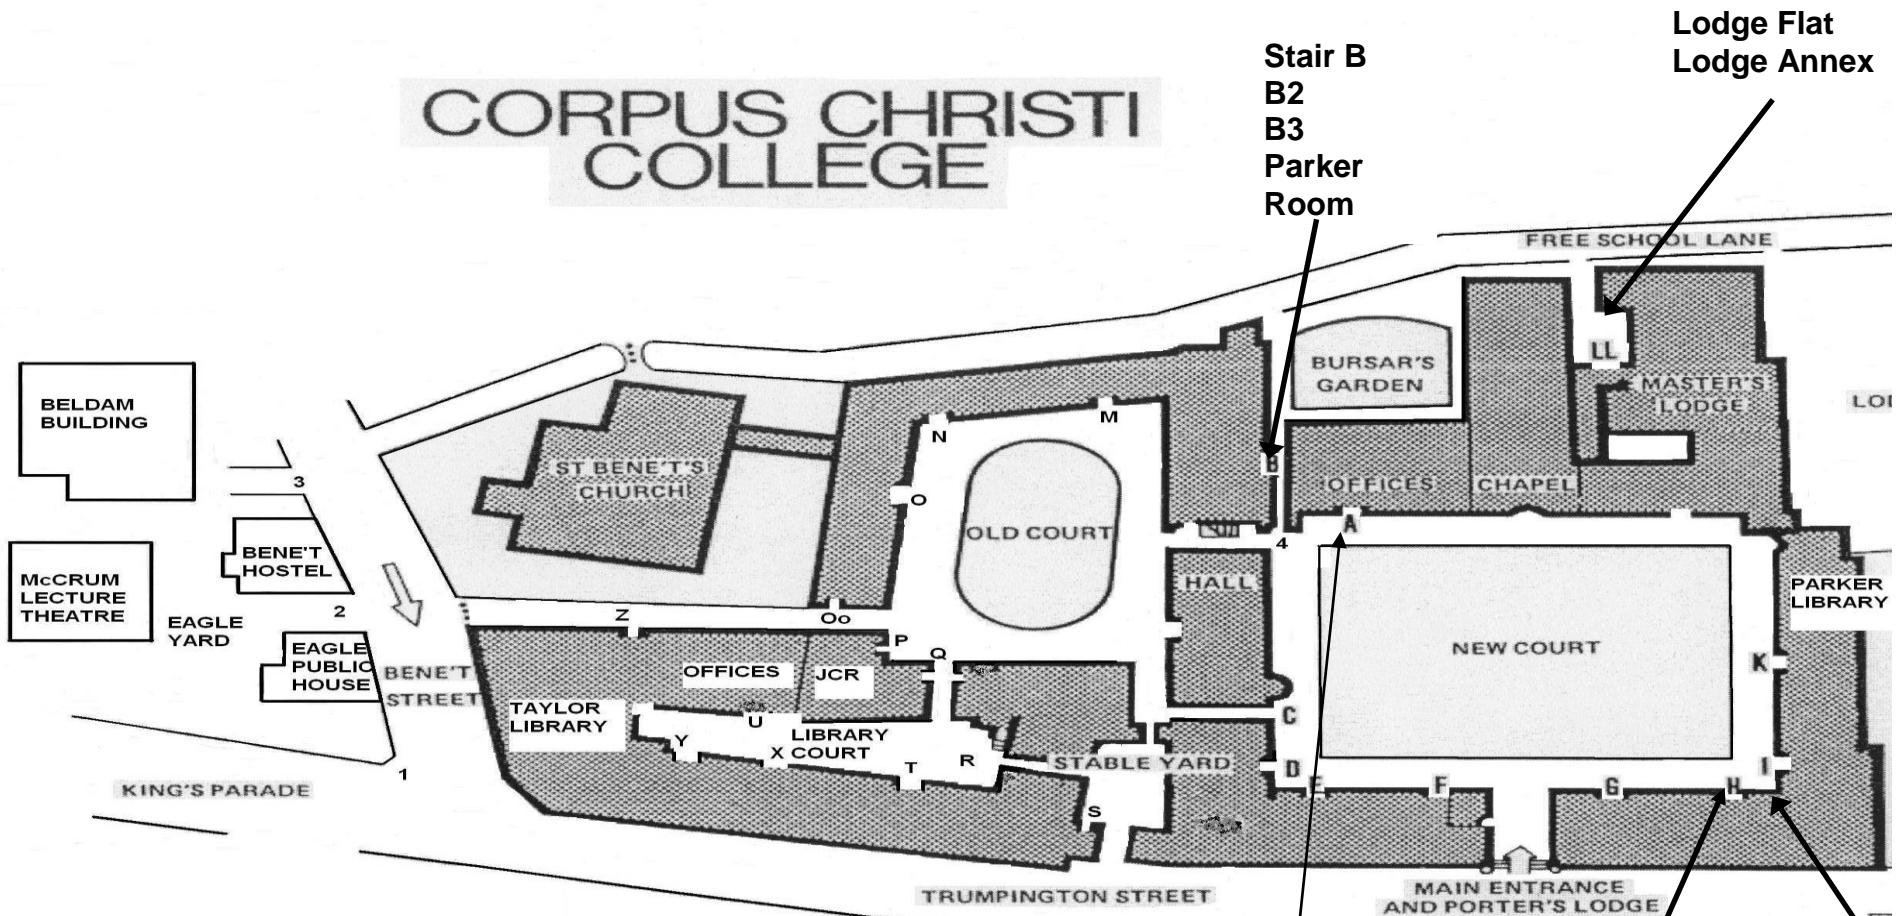

CORPUS CHRISTI COLLEGE

1. Entrance to Bene't Hostel Accommodation
2. Archway to McCrum Lecture Theatre
3. Entrance to Beldam Accommodation
4. Stairs to Main Dining Hall

Stair A
A9
A11
A12
Gilingham Room

Stair H
Harley Mason &
Law Room

Stair I
I4
I11
I12
I13

To the McCrum Theatre:
Turn into Bene't Street, on your left is the Eagle Pub, go through the Archway, through the iron gates and the McCrum is in front of you.