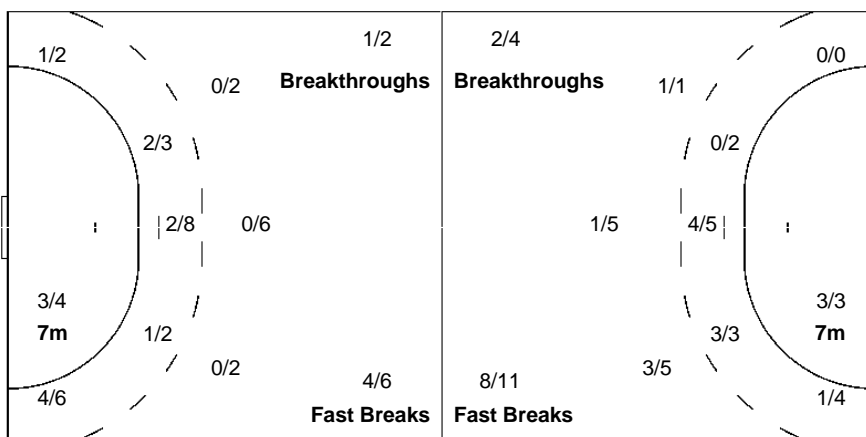

Match Team Statistics

Estatística da partida por equipe / Statistiques du match par équipe

Match 11

ARG 18 - 26 NED

(9 - 13) (9 - 13)

Referees: MOUSAVIAN NAZHAD SADEGHI Alireza / KOLAHDOUZAN Majid (IRI)

ARG - Argentina

Shots Distribution

Players

Goals / Shots

1 CARRATU M	3 IACOI X	4 HARO L	5 PIZZO M	6 SALVADO L	7 CAMPIGLI R	8 BELOTTI A
		0/1	1/2	1/1	2/2	1/2
		1/1			0/1	1/1
		1-Missed	1-Blocked	1-Missed		1-Blocked

9 MENDOZA L	10 CRIVELLI V	12 KOGAN V	15 MENA A	18 SANS M	21 GANDULFO M	22 KARSTEN E
1/1			1/1	1/2	1/1	0/1
0/1	0/1			0/1	1/1	1/2
0/1	2/2				1/1	1/1
1-Missed	1-Missed 1-Post	1-Blocked		2-Missed		1-Missed

Team
Goals / Shots

1/2	2/3	4/6
1/4	0/2	4/6
3/4	0/1	3/5
7-Missed	1-Post	3-Blocked

Offence

Defence

Goalkeepers
Saves / Shots

0/4	1/3	1/4
2/4		1/5
3/6	1/2	2/9

1 CARRATU M

	0/1	
0/1		
		0/4

12 KOGAN V

0/4	1/2	1/4
2/3		1/5
3/6	1/2	2/5