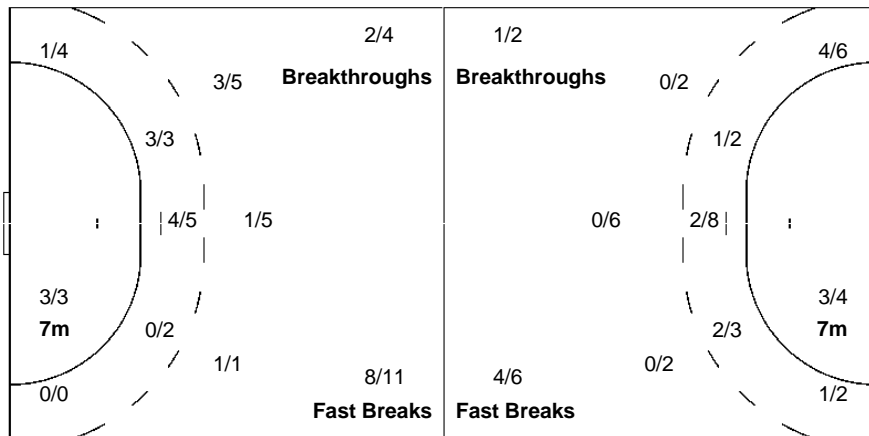

Match Team Statistics

Estatística da partida por equipe / Statistiques du match par équipe

Match 11

ARG 18 - 26 NED
(9 - 13) (9 - 13)

Referees: MOUSAVIAN NAZHAD SADEGHI Alireza / KOLAHDOUZAN Majid (IRI)

NED - Netherlands

Shots Distribution

Players

Goals / Shots

6 van der HEIJDEN L	8 ABBINGH L	9 van OLPHEN S	10 SNELDER D	13 BROCH Y	17 GROOT N	18 DULFER K
1/1		1/2			1/1	
2/2			1/1	0/1		0/1
1/1		1/2	1/1		0/1	0/1
1-Missed	1-Missed	1-Blocked			1-Post	
21 GOOS M	23 JANKOVIC J	24 SMEETS M	26 MALESTEIN A	30 LUCIANO A	33 WESTER T	79 POLMAN E
		1/1	1/1	1/1	1/1	2/2
		1/1		0/1		0/1
		2/2	1/1	1/1		1/1
		1-Post	1-Post	1-Post		1/2
			1/2			2/3

Team
Goals / Shots

4/4	2/3	3/4
2/4		4/5
3/6	1/2	7/9
2-Missed	4-Post	1-Blocked

Offence

Defence

Goalkeepers
Saves / Shots

1/2	1/3	2/6
3/4	2/2	2/6
1/4	1/1	2/5

23 JANKOVIC J

1/1	1/3	1/3
2/2	1/1	2/5
0/2	1/1	2/4

33 WESTER T

0/1		1/3
1/2	1/1	0/1
1/2		0/1

Legend:	% Efficiency	2Min 2 Minute Suspensions	6m 6 metre Shots	7m 7 metre Shots	9m 9 metre Shots
AS Assists	BS Blocked Shots	BT Breakthroughs	BC Blue Cards	FB Fast Breaks	S/S Saves/Shots
G/S Goals/Shots	N/A Not Applicable	No. Uniform Number	RC Red Cards	S/S Saves/Shots	YC Yellow Cards
ST Steals	TO Turnover	TP Time Played	Wing Wing Shots