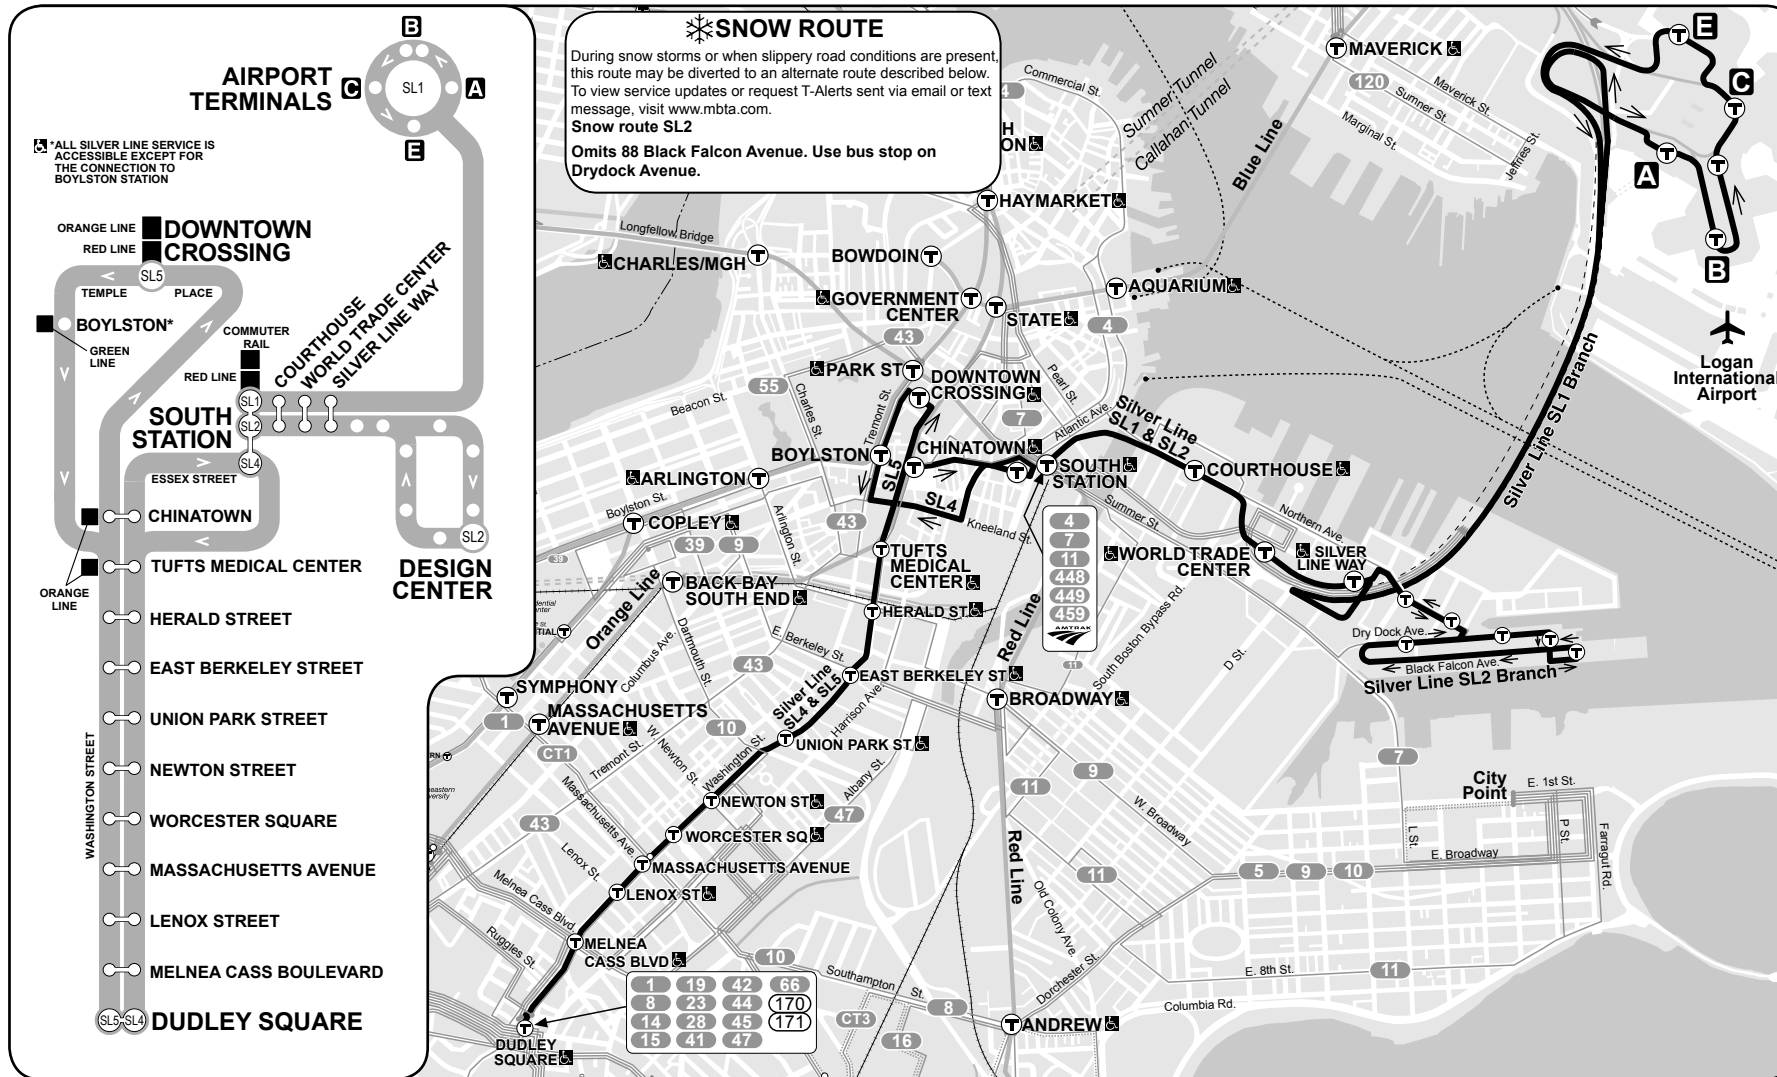

Silver Line SL1, SL2, SL4, SL5