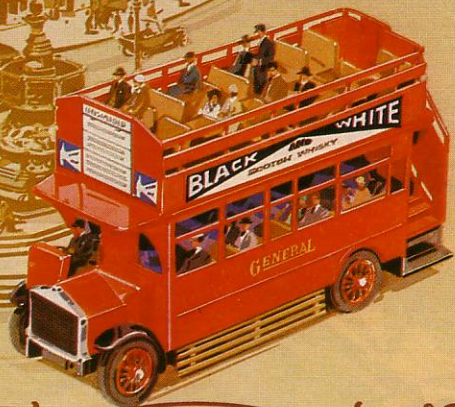

SB-11 ALPHA JET

SB-12 PITTS SPECIAL

SB-13 DC-10

SB-20 POLICE HELICOPTER

SB-23 SUPERSONIC AIRLINER

SB-24 F.16

'MATCHBOX'

models of yesteryear®

Beautiful replicas of famous vintage and veteran vehicles, spanning five decades of automotive history. Great attention to detail and authenticity. A must for all enthusiasts, both young and old. Each model comes complete in an impressive presentation box.

Tick the boxes as you collect them.

Y-1 1936 JAGUAR SS 100

Y-2 1914 PRINCE HENRY VAUXHALL

NEW

Y-3 1912 MODEL T
FORD PETROL TANKER

Y-4 1930 DUESENBERG
MODEL J

NEW

Y-22 1930 MODEL 'A'
FORD VAN