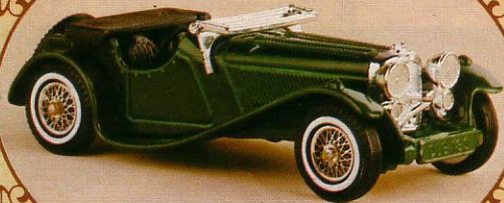

'MATCHBOX'

models of yesteryear®

Beautiful replicas of famous vintage and veteran vehicles, spanning five decades of automotive history. Great attention to detail and authenticity. A must for all enthusiasts, both young and old. Each model comes complete in an impressive presentation box.

Tick the boxes as you collect them.

Y-1 ☐ 1936 JAGUAR SS 100