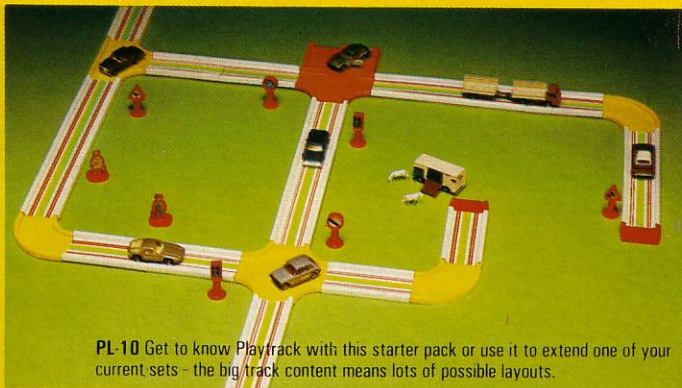

G-4 CONVOY GIFT SET

Enter the exciting world of Trucking and CB Radio with our super new Gift Set which includes 3 of the new 'MATCHBOX' Trucks plus realistic-looking Radio Handsets.

G-1 CAR TRANSPORTER SET

G-2 RAILWAY SET

MATCHBOX

G-6 FARM GIFT SET

G-5 CONSTRUCTION GIFT SET

G-7 EMERGENCY GIFT SET

'MATCHBOX'

PLAYTRACK

Designed for use with 'MATCHBOX' vehicles. Build a wide variety of layouts with this novel, easy to assemble track system. Available in strong boxes, specially designed to carry and store your Playtrack. All sets include one 'MATCHBOX' Model.

PL-10 Get to know Playtrack with this starter pack or use it to extend one of your current sets – the big track content means lots of possible layouts.

PL-20 Now there's lots more track which means lots more fun. Use the many accessories and build an almost endless variety of village scenes and track layouts.

'MATCHBOX'

PLAYTRACK

PL-30 This big town complex, with garage, bridge, buildings and many more features builds into the biggest of layouts, offering hours of fun.

PL-40 Build your own multi-storey garage plus a variety of other garage styles - there's even a working lift to help park your 'MATCHBOX' models and a full range of Playtrack accessories.