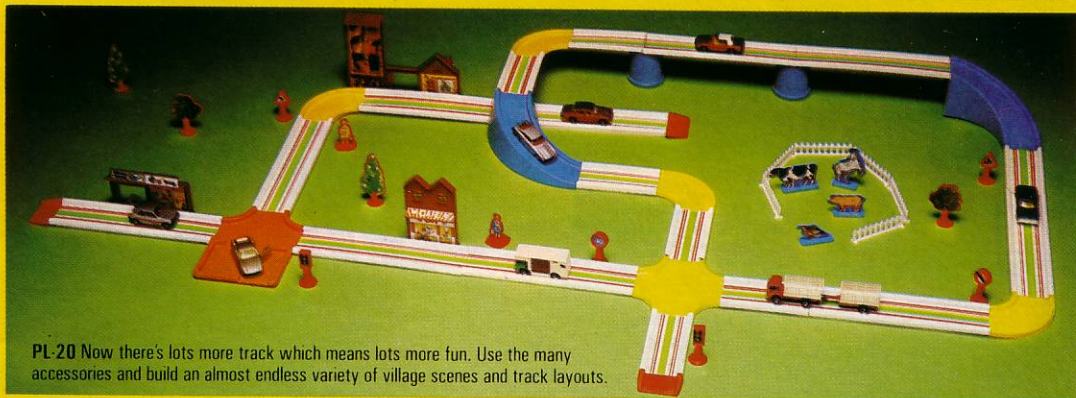

G-4 CONVOY GIFT SET

Enter the exciting world of Trucking and CB Radio with our super new Gift Set which includes 3 of the new 'MATCHBOX' Trucks plus realistic-looking Radio Handsets.

G-1 CAR TRANSPORTER SET

G-2 RAILWAY SET

MATCHBOX

G-6 FARM GIFT SET

G-5 CONSTRUCTION GIFT SET

G-7 EMERGENCY GIFT SET

'MATCHBOX'

PLAYTRACK

Designed for use with 'MATCHBOX' vehicles. Build a wide variety of layouts with this novel, easy to assemble track system. Available in strong boxes, specially designed to carry and store your Playtrack. All sets include one 'MATCHBOX' Model.

PL-10 Get to know Playtrack with this starter pack or use it to extend one of your current sets – the big track content means lots of possible layouts.

PL-20 Now there's lots more track which means lots more fun. Use the many accessories and build an almost endless variety of village scenes and track layouts.

'MATCHBOX'

PLAYTRACK

PL-30 This big town complex, with garage, bridge, buildings and many more features builds into the biggest of layouts, offering hours of fun.

PL-40 Build your own multi-storey garage plus a variety of other garage styles - there's even a working lift to help park your 'MATCHBOX' models and a full range of Playtrack accessories.