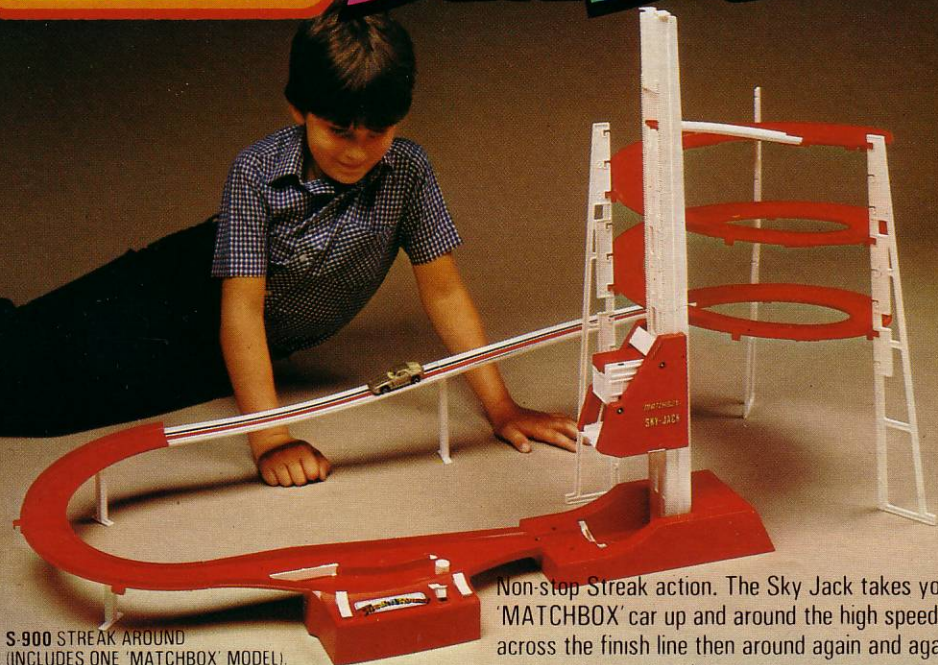

'MATCHBOX'®

Streak Sets

There's always action and fun with our exciting Streak Sets. Watch your car loop the loop on the S-200 or race to the finish around the twin loops of the S-400.

S-200 STREAK LOOP (INCLUDES 1 'MATCHBOX' MODEL).

S-400 STREAK RACING (INCLUDES 2 'MATCHBOX' MODELS).

S-200

S-400

'MATCHBOX'

Streak Sets

S-900 STREAK AROUND
(INCLUDES ONE 'MATCHBOX' MODEL).
BATTERIES NOT INCLUDED

Non-stop Streak action. The Sky Jack takes your 'MATCHBOX' car up and around the high speed circuit, across the finish line then around again and again - non stop fun and excitement.

MATCHBOX[®]

SuperKings

Tough, King Size models, just like the real thing. Rugged transporters, fast police, emergency and rescue vehicles, exciting sports and rally cars, motor bikes and lots more. Some come with exciting extras, like figures, or road signs, or animals. Just think of the games you could play!