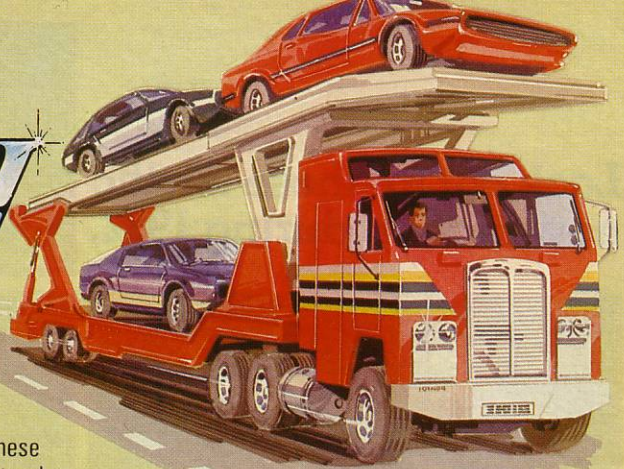

Look out for these terrific
new models during 1982.

TP-28 CORTINA AND CARAVAN

TP-29 FLARESIDE AND BOAT TRAILER

TP-30 DATSUN 260Z AND SPEED BOAT

TP-31 CITROEN AND MOTORCYCLE TRAILER

TP-32 WRECK TRUCK AND DODGE CHALLENGER

MATCHBOX®

CONVOY

NEW 'Let them truckers roll!

Join our latest convoy of Peterbilts™ and Kenworths™ and play King of the Road with these brand new miniature models of giant longhaul trucks. *Tick the boxes as you collect them.*