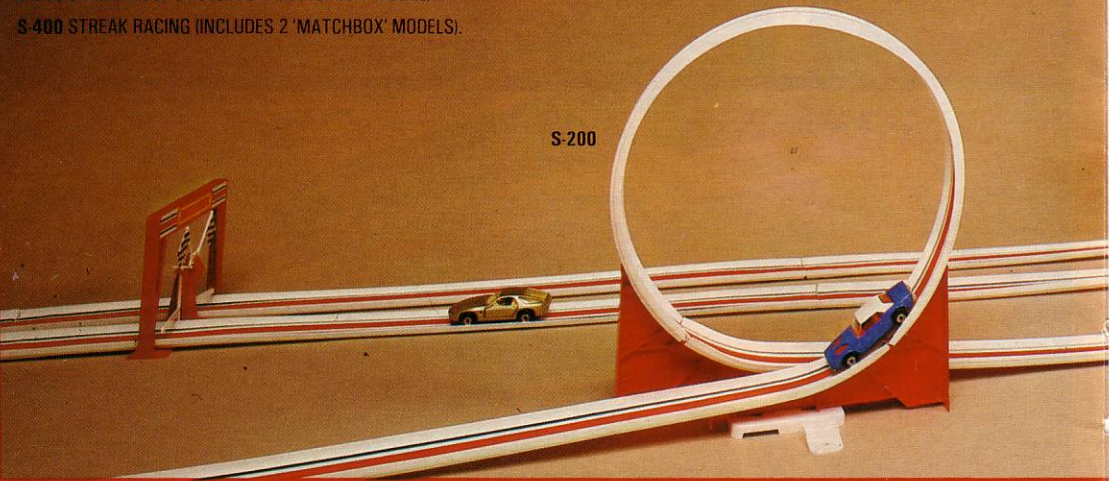

'MATCHBOX'®

Streak Sets

There's always action and fun with our exciting Streak Sets. Watch your car loop the loop on the S-200 or race to the finish around the twin loops of the S-400.

S-200 STREAK LOOP (INCLUDES 1 'MATCHBOX' MODEL).

S-400 STREAK RACING (INCLUDES 2 'MATCHBOX' MODELS).

S-200

S-400

'MATCHBOX'

Streak Sets

S-900 STREAK AROUND
(INCLUDES ONE 'MATCHBOX' MODEL).
BATTERIES NOT INCLUDED

Non-stop Streak action. The Sky Jack takes your 'MATCHBOX' car up and around the high speed circuit, across the finish line then around again and again - non stop fun and excitement.

MATCHBOX[®]

SuperKings

Tough, King Size models, just like the real thing. Rugged transporters, fast police, emergency and rescue vehicles, exciting sports and rally cars, motor bikes and lots more. Some come with exciting extras, like figures, or road signs, or animals. Just think of the games you could play!