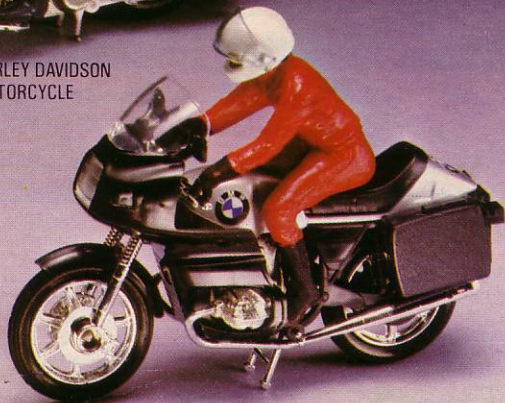

K-15 □ THE LONDONER BUS

K-28 □ BEDFORD SKIP TRUCK

K-38 □ DODGE AMBULANCE

K-87 □ TRACTOR AND ROTARY RAKE

K-83 HARLEY DAVIDSON
MOTORCYCLE

K-81 SUZUKI MOTORCYCLE

K-82 BMW MOTORCYCLE

MATCHBOX®

SKYBUSTERS™

(TM)

Highly detailed model aircraft, with superfast wheels for split second take-offs and landings.

Tick the boxes as you collect them.

NEW

SB-26 CESSNA 210 FLOAT PLANE

NEW

SB-27 HARRIER JET