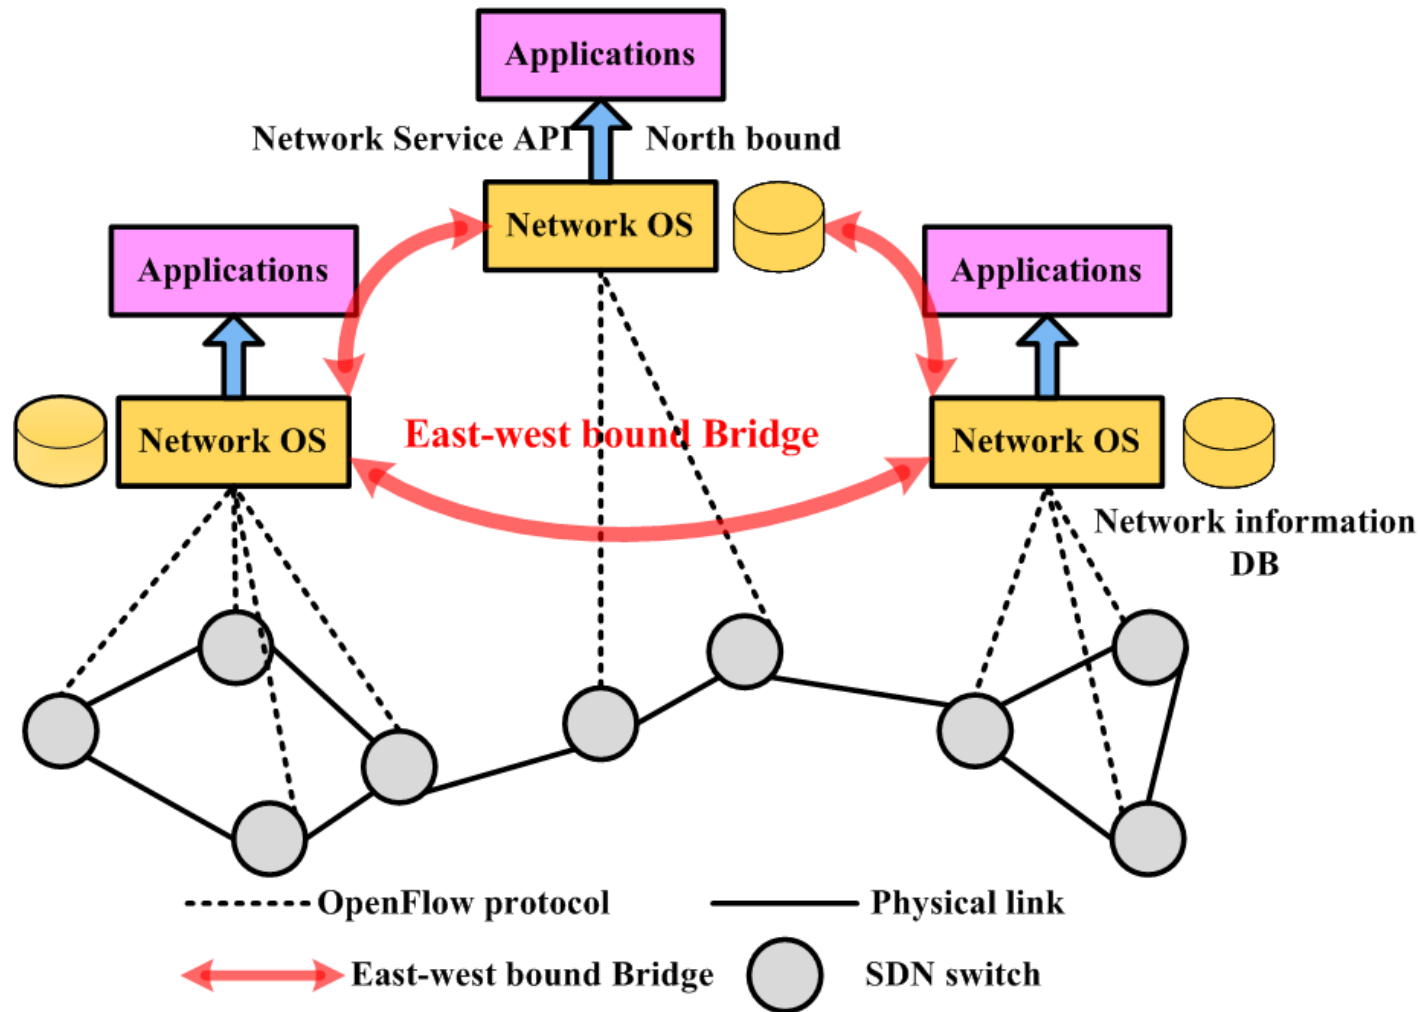

SEAMLESS INTERWORKING OF SDN AND IP

Pingping Lin, Jonathan Hart
April 2014

ON.LAB

How can we seamlessly peer between SDN and IP networks?

SDN-IP Network Peering Architecture

MAC Address Rewriting and Layer 2 Forwarding

Scalability

- Current version can handle 100 peers and more than 14000 routes.

Internet 2 Deployment

Other Deployments

- 1. In collaboration with Google and REANNZ, we preliminary deployed it to an active SDN network in New Zealand.
 - 12,000 routes, 10 peers
 - 10 routes updates/second
- 2. will deploy it to the SDN network of the Tree House project at Stanford University with IP peer ESnet

WE-Bridge: West-East Bridge for SDN-SDN Network Peering

Pingping Lin, Jun Bi, Steve Wolff
April 2014

West-East Bound Bridge

WE-Bridge Model

Virtual Network View

Physical View Abstract a sub network to a virtual Link and virtual Node

Global SDN Federal Testbed: Internet2, CERNET (China education and research network), CSTNET (China science and technology network), and SURFNET (the national research and education network of Netherlands)