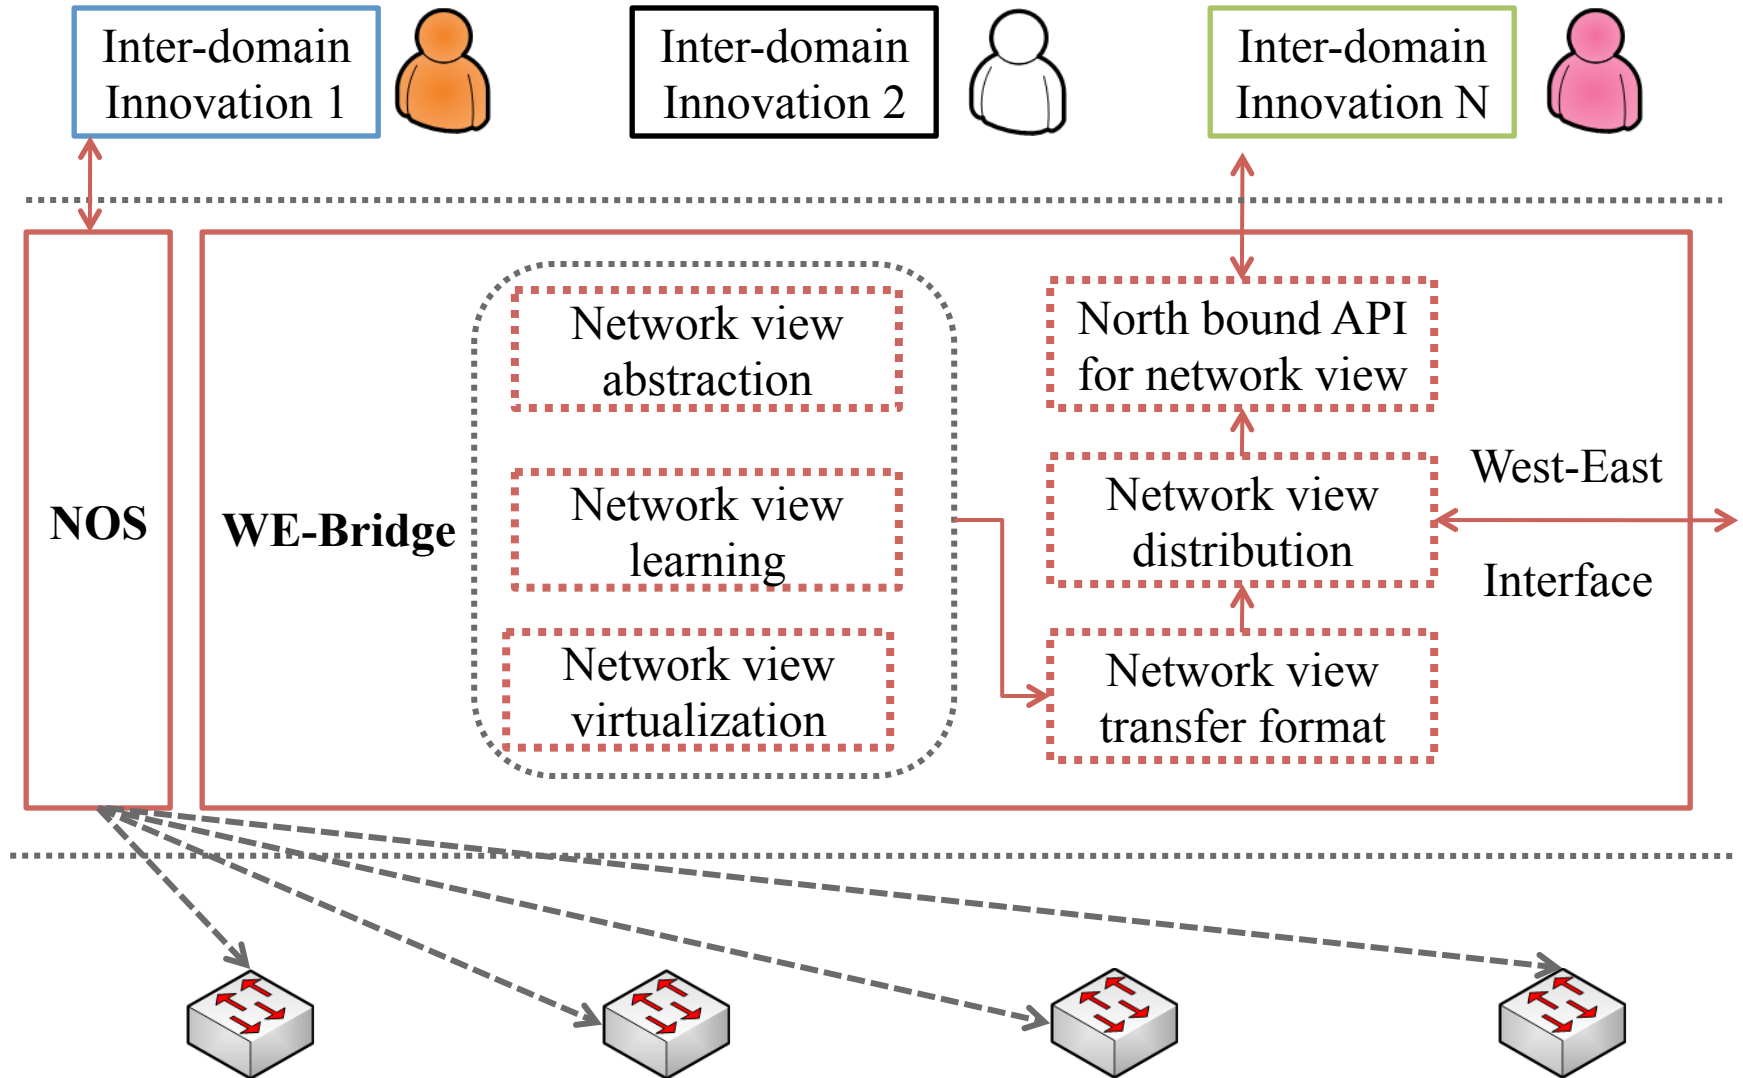

SEAMLESS INTERWORKING OF SDN AND IP

Pingping Lin, Jonathan Hart
April 2014

ON.LAB

How can we seamlessly peer between SDN and IP networks?

SDN-IP Network Peering Architecture

MAC Address Rewriting and Layer 2 Forwarding

Scalability

- Current version can handle 100 peers and more than 14000 routes.

Internet 2 Deployment

Other Deployments

- 1. In collaboration with Google and REANNZ, we preliminary deployed it to an active SDN network in New Zealand.
 - 12,000 routes, 10 peers
 - 10 routes updates/second
- 2. will deploy it to the SDN network of the Tree House project at Stanford University with IP peer ESnet

WE-Bridge: West-East Bridge for SDN-SDN Network Peering

Pingping Lin, Jun Bi, Steve Wolff
April 2014

West-East Bound Bridge

WE-Bridge Model

Virtual Network View

Physical View Abstract a sub network to a virtual Link and virtual Node

PP	VP	SLA
(S1, S2, S6)	(S1, S6)	latency = t(x1)
(S1, S3, S6)	(S1, S6)	cost = money (y1)
(S1, S4, S5, S6)	(S1, S6)	bd = bps (1G)

PP	VP	SLA
(S7, S8, S11)	S11	bd(x2)
(S7, S8, S9, S10)	S11	bd(y2)

..... Virtual link Physical OF switch Virtual OF switch