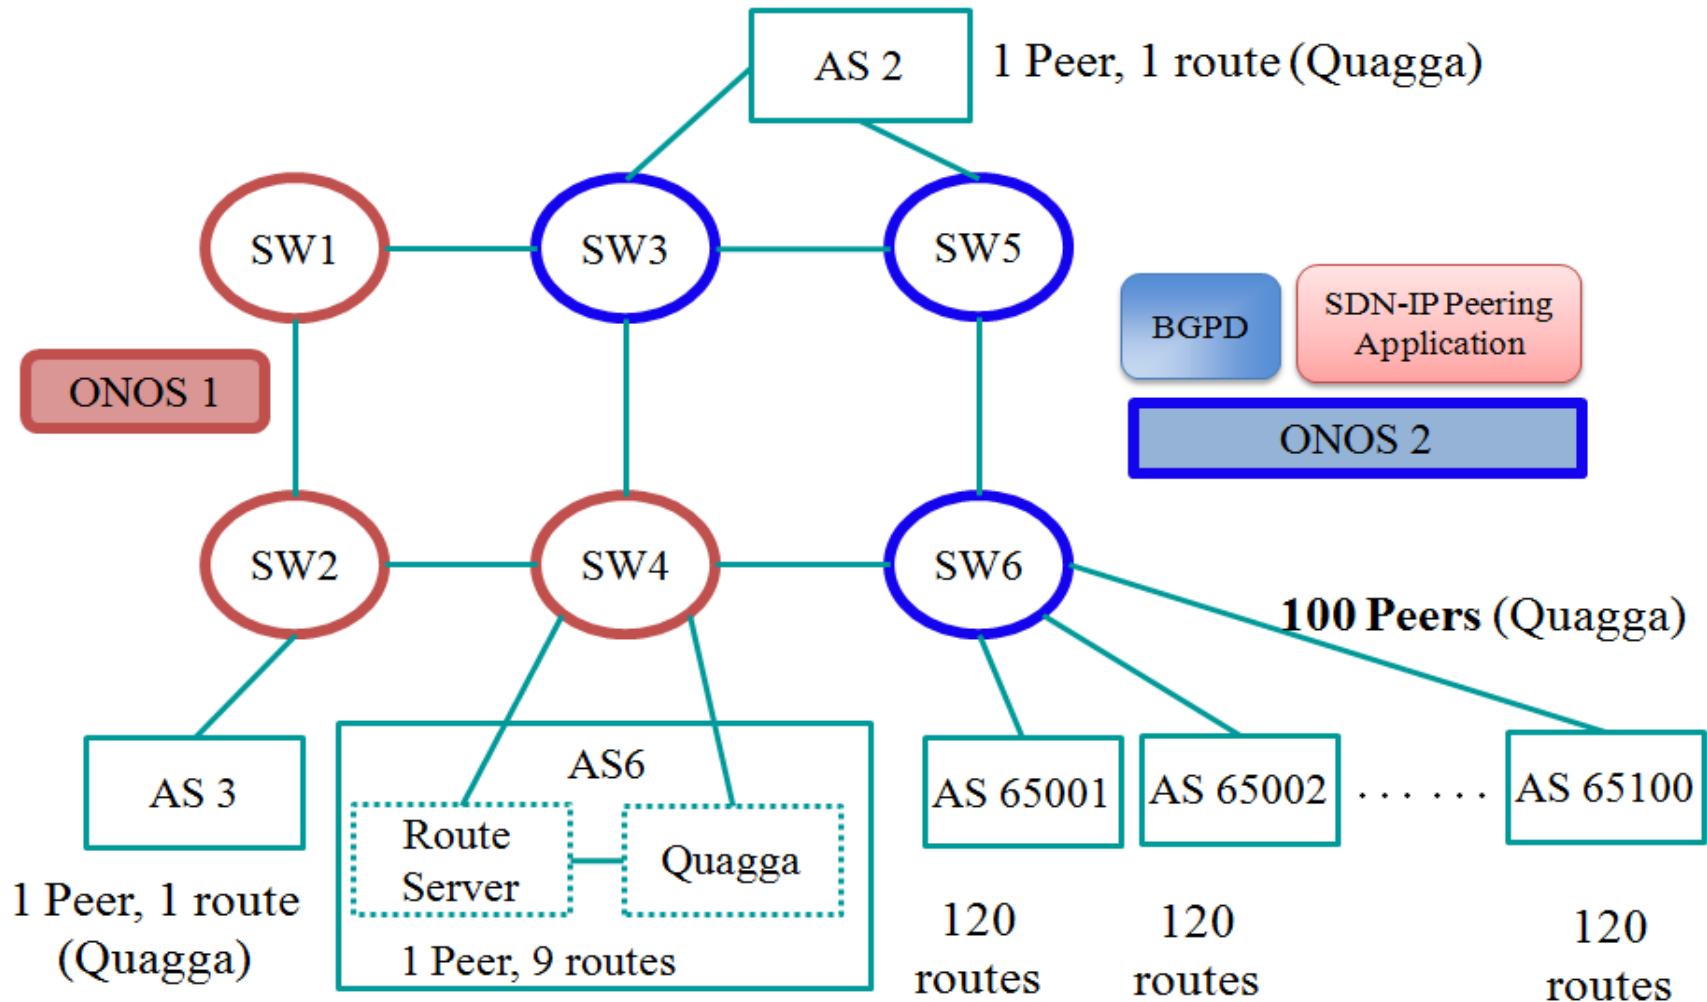

SEAMLESS INTERWORKING OF SDN AND IP

Pingping Lin, Jonathan Hart
April 2014

ON.LAB

How can we seamlessly peer between SDN and IP networks?

SDN-IP Network Peering Architecture

MAC Address Rewriting and Layer 2 Forwarding

Scalability

- Current version can handle 100 peers and more than 14000 routes.

Internet 2 Deployment

Other Deployments

- 1. In collaboration with Google and REANNZ, we preliminary deployed it to an active SDN network in New Zealand.
 - 12,000 routes, 10 peers
 - 10 routes updates/second
- 2. will deploy it to the SDN network of the Tree House project at Stanford University with IP peer ESnet

WE-Bridge: West-East Bridge for SDN-SDN Network Peering

Pingping Lin, Jun Bi, Steve Wolff
April 2014

West-East Bound Bridge

WE-Bridge Model

Virtual Network View

Physical View Abstract a sub network to a virtual Link and virtual Node

PP	VP	SLA
(S1, S2, S6)	(S1, S6)	latency = t(x1)
(S1, S3, S6)	(S1, S6)	cost = money (y1)
(S1, S4, S5, S6)	(S1, S6)	bd = bps (1G)

PP	VP	SLA
(S7, S8, S11)	S11	bd(x2)
(S7, S8, S9, S10)	S11	bd(y2)

..... Virtual link Physical OF switch Virtual OF switch