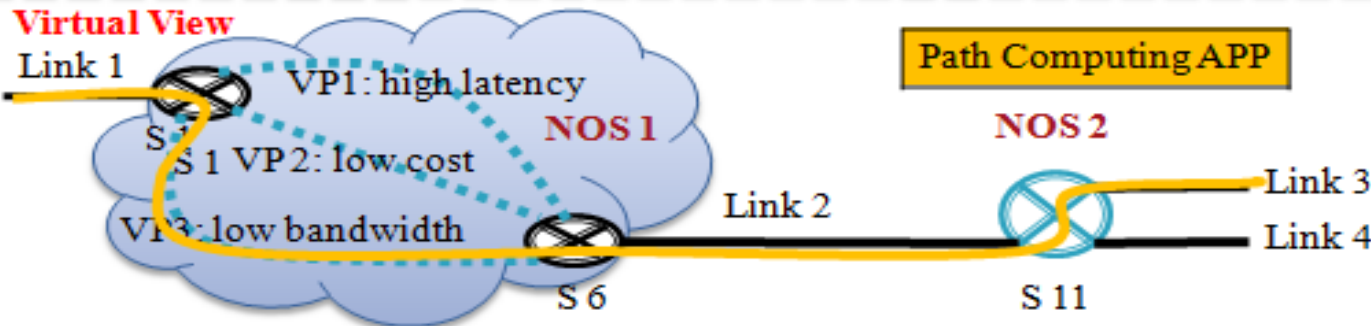

Scalability

- Current version can handle 100 peers and more than 14000 routes.

Internet 2 Deployment

Other Deployments

- 1. In collaboration with Google and REANNZ, we preliminary deployed it to an active SDN network in New Zealand.
 - 12,000 routes, 10 peers
 - 10 routes updates/second
- 2. will deploy it to the SDN network of the Tree House project at Stanford University with IP peer ESnet

WE-Bridge: West-East Bridge for SDN-SDN Network Peering

Pingping Lin, Jun Bi, Steve Wolff
April 2014

West-East Bound Bridge

WE-Bridge Model

Virtual Network View

Physical View Abstract a sub network to a virtual Link and virtual Node

PP	VP	SLA
(S1, S2, S6)	(S1, S6)	latency = t(x1)
(S1, S3, S6)	(S1, S6)	cost = money (y1)
(S1, S4, S5, S6)	(S1, S6)	bd = bps (1G)

PP	VP	SLA
(S7, S8, S11)	S11	bd(x2)
(S7, S8, S9, S10)	S11	bd(y2)

..... Virtual link Physical OF switch Virtual OF switch