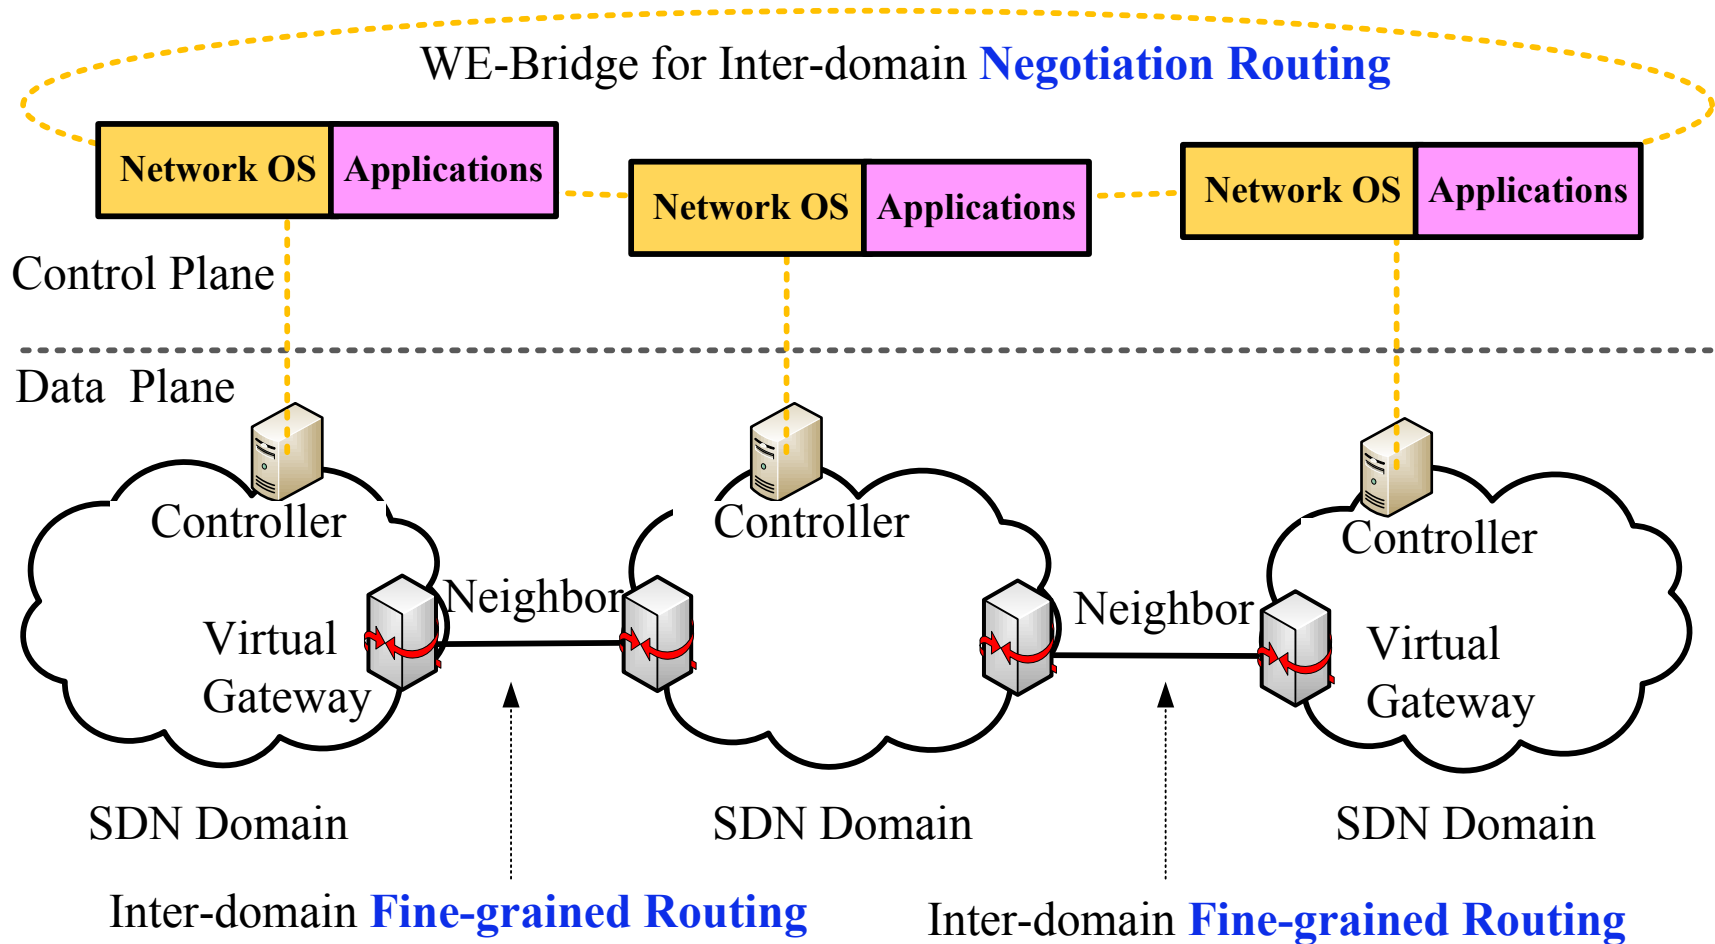

Two Inter-domain Routing Innovations