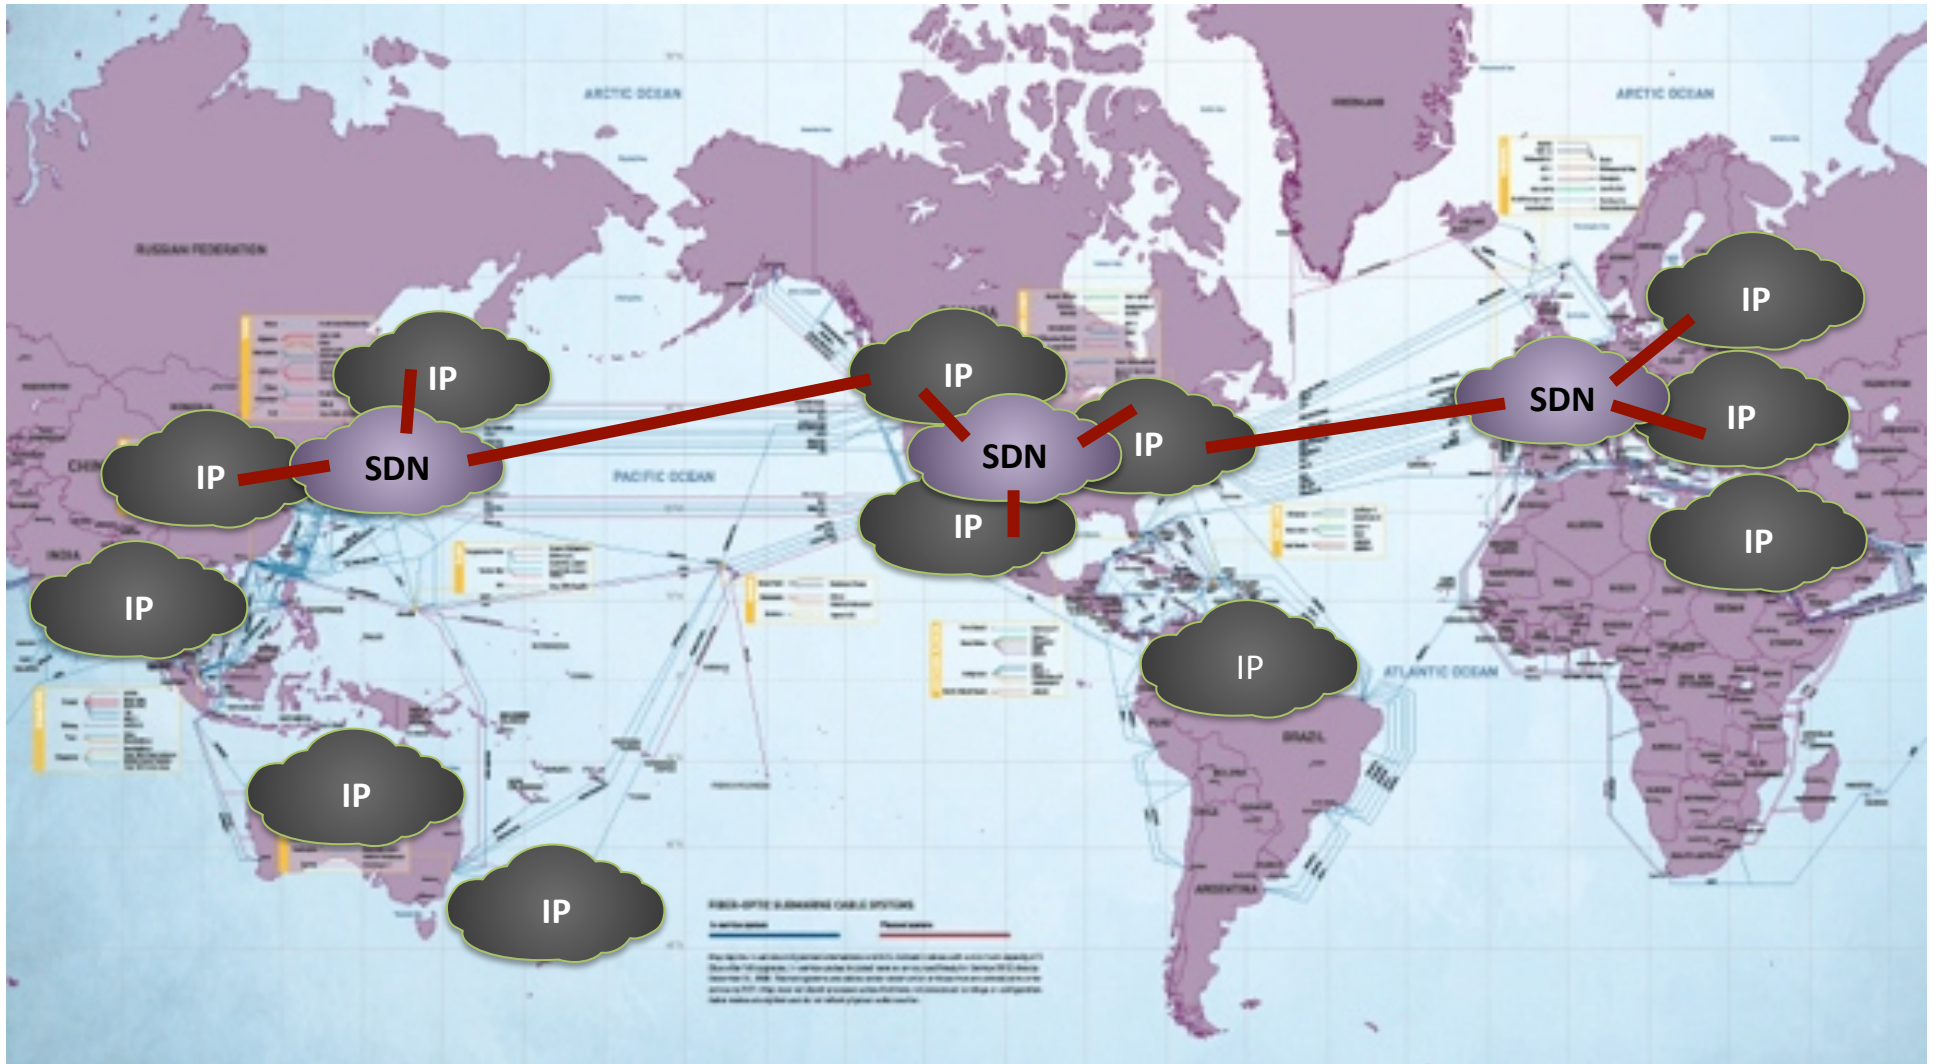

SEAMLESS INTERWORKING OF SDN AND IP

Pingping Lin, Jonathan Hart
April 2014

ON.LAB

How can we seamlessly peer between SDN and IP networks?

SDN-IP Network Peering Architecture

MAC Address Rewriting and Layer 2 Forwarding

Scalability

- Current version can handle 100 peers and more than 14000 routes.

Internet 2 Deployment

Other Deployments

- 1. In collaboration with Google and REANNZ, we preliminary deployed it to an active SDN network in New Zealand.
 - 12,000 routes, 10 peers
 - 10 routes updates/second
- 2. will deploy it to the SDN network of the Tree House project at Stanford University with IP peer ESnet

WE-Bridge: West-East Bridge for SDN-SDN Network Peering

Pingping Lin, Jun Bi, Steve Wolff
April 2014

West-East Bound Bridge

WE-Bridge Model

Virtual Network View

Physical View Abstract a sub network to a virtual Link and virtual Node

Global SDN Federal Testbed: Internet2, CERNET (China education and research network), CSTNET (China science and technology network), and SURFNET (the national research and education network of Netherlands)