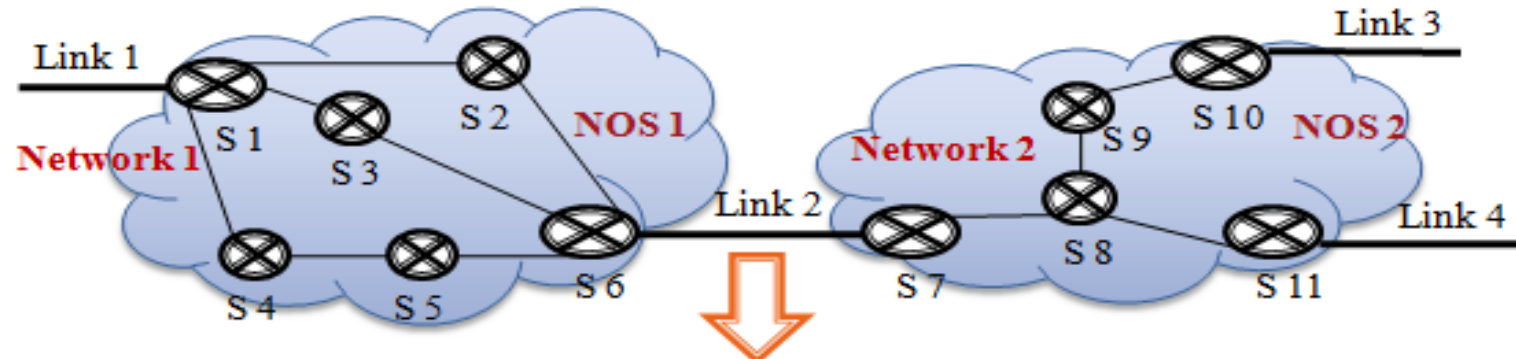

Scalability

- Current version can handle 100 peers and more than 14000 routes.

Internet 2 Deployment

Other Deployments

- 1. In collaboration with Google and REANNZ, we preliminary deployed it to an active SDN network in New Zealand.
 - 12,000 routes, 10 peers
 - 10 routes updates/second
- 2. will deploy it to the SDN network of the Tree House project at Stanford University with IP peer ESnet

WE-Bridge: West-East Bridge for SDN-SDN Network Peering

Pingping Lin, Jun Bi, Steve Wolff
April 2014

West-East Bound Bridge

WE-Bridge Model

Virtual Network View

Physical View Abstract a sub network to a virtual Link and virtual Node

PP	VP	SLA
(S1, S2, S6)	(S1, S6)	latency = t(x1)
(S1, S3, S6)	(S1, S6)	cost = money (y1)
(S1, S4, S5, S6)	(S1, S6)	bd = bps (1G)

PP	VP	SLA
(S7, S8, S11)	S11	bd(x2)
(S7, S8, S9, S10)	S11	bd(y2)

..... Virtual link Physical OF switch Virtual OF switch