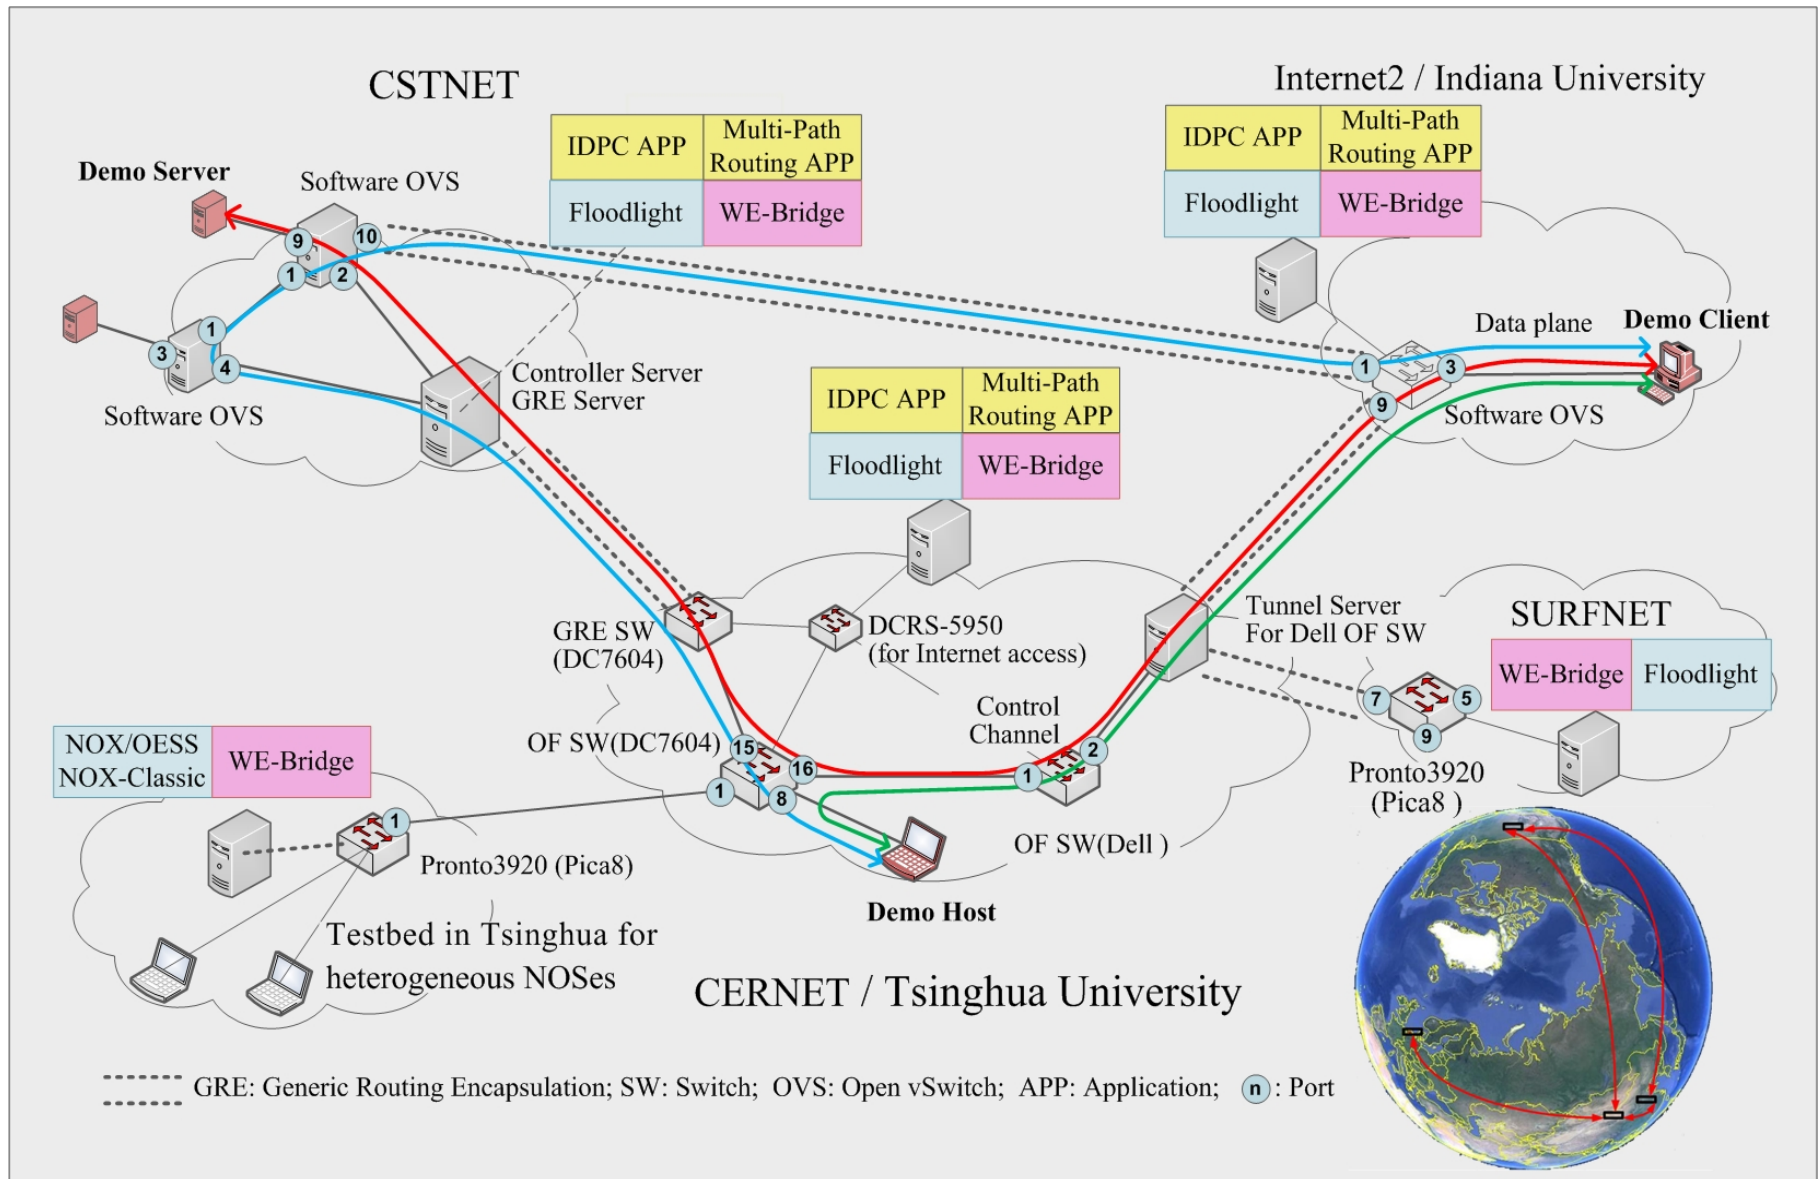

SEAMLESS INTERWORKING OF SDN AND IP

Pingping Lin, Jonathan Hart
April 2014

ON.LAB

How can we seamlessly peer between SDN and IP networks?

SDN-IP Network Peering Architecture

MAC Address Rewriting and Layer 2 Forwarding

WE-Bridge: West-East Bridge for SDN-SDN Network Peering

Pingping Lin, Jun Bi, Steve Wolff
April 2014

West-East Bound Bridge

WE-Bridge Model

Virtual Network View

Physical View Abstract a sub network to a virtual Link and virtual Node

PP	VP	SLA
(S1, S2, S6)	(S1, S6)	latency = t(x1)
(S1, S3, S6)	(S1, S6)	cost = money (y1)
(S1, S4, S5, S6)	(S1, S6)	bd = bps (1G)

PP	VP	SLA
(S7, S8, S11)	S11	bd(x2)
(S7, S8, S9, S10)	S11	bd(y2)

..... Virtual link Physical OF switch Virtual OF switch

Global SDN Federal Testbed: Internet2, CERNET (China education and research network), CSTNET (China science and technology network), and SURFNET (the national research and education network of Netherlands)