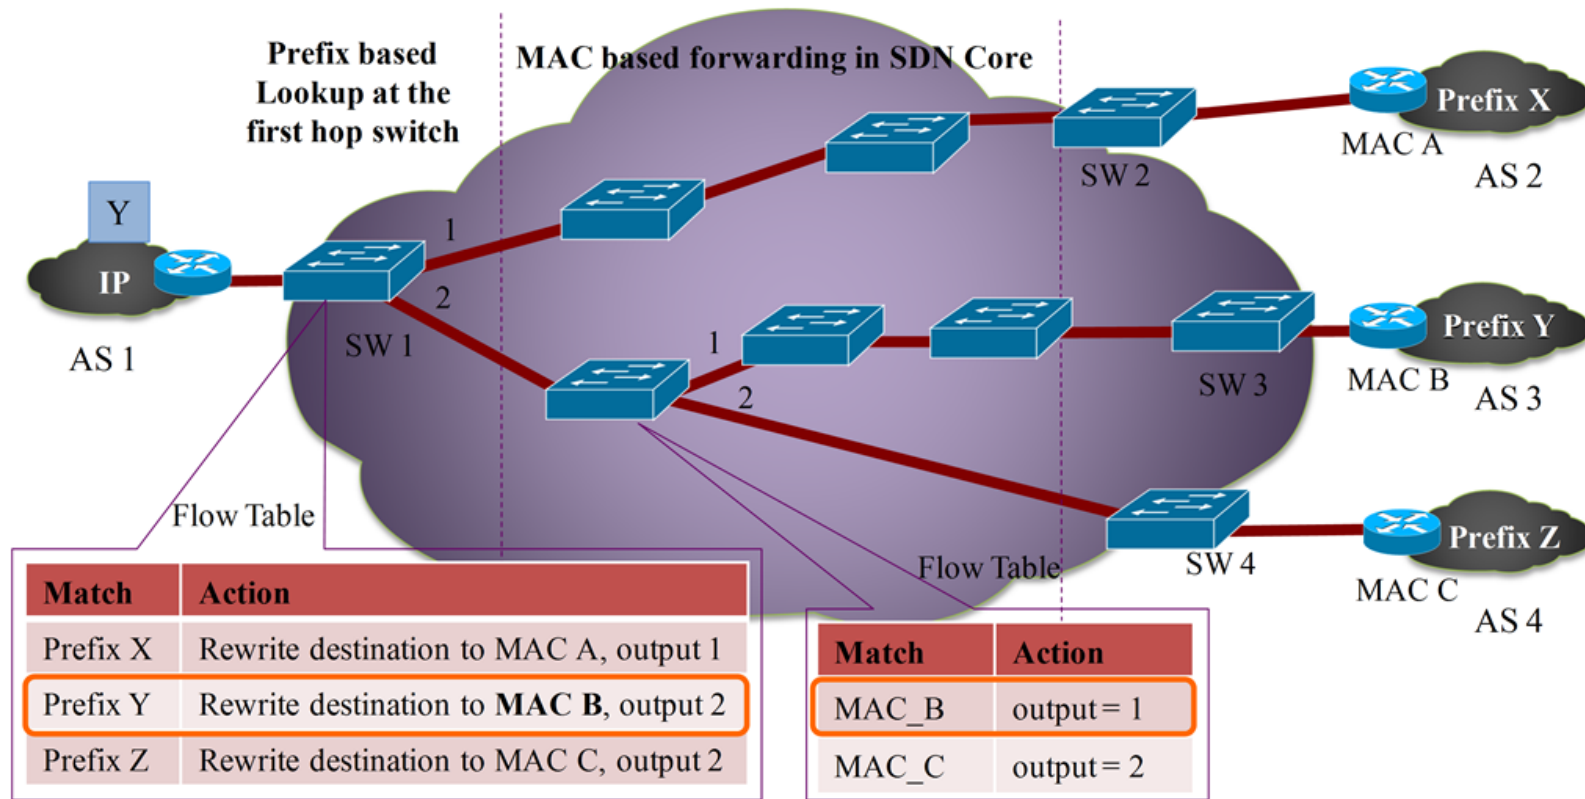

SEAMLESS INTERWORKING OF SDN AND IP

Pingping Lin, Jonathan Hart
April 2014

ON.LAB

How can we seamlessly peer between SDN and IP networks?

SDN-IP Network Peering Architecture

MAC Address Rewriting and Layer 2 Forwarding

Scalability

- Current version can handle 100 peers and more than 14000 routes.

Internet 2 Deployment

Other Deployments

- 1. In collaboration with Google and REANNZ, we preliminary deployed it to an active SDN network in New Zealand.
 - 12,000 routes, 10 peers
 - 10 routes updates/second
- 2. will deploy it to the SDN network of the Tree House project at Stanford University with IP peer ESnet

PP	VP	SLA
(S1, S2, S6)	(S1, S6)	latency = t(x1)
(S1, S3, S6)	(S1, S6)	cost = money (y1)
(S1, S4, S5, S6)	(S1, S6)	bd = bps (1G)

PP	VP	SLA
(S7, S8, S11)	S11	bd(x2)
(S7, S8, S9, S10)	S11	bd(y2)

..... Virtual link Physical OF switch Virtual OF switch