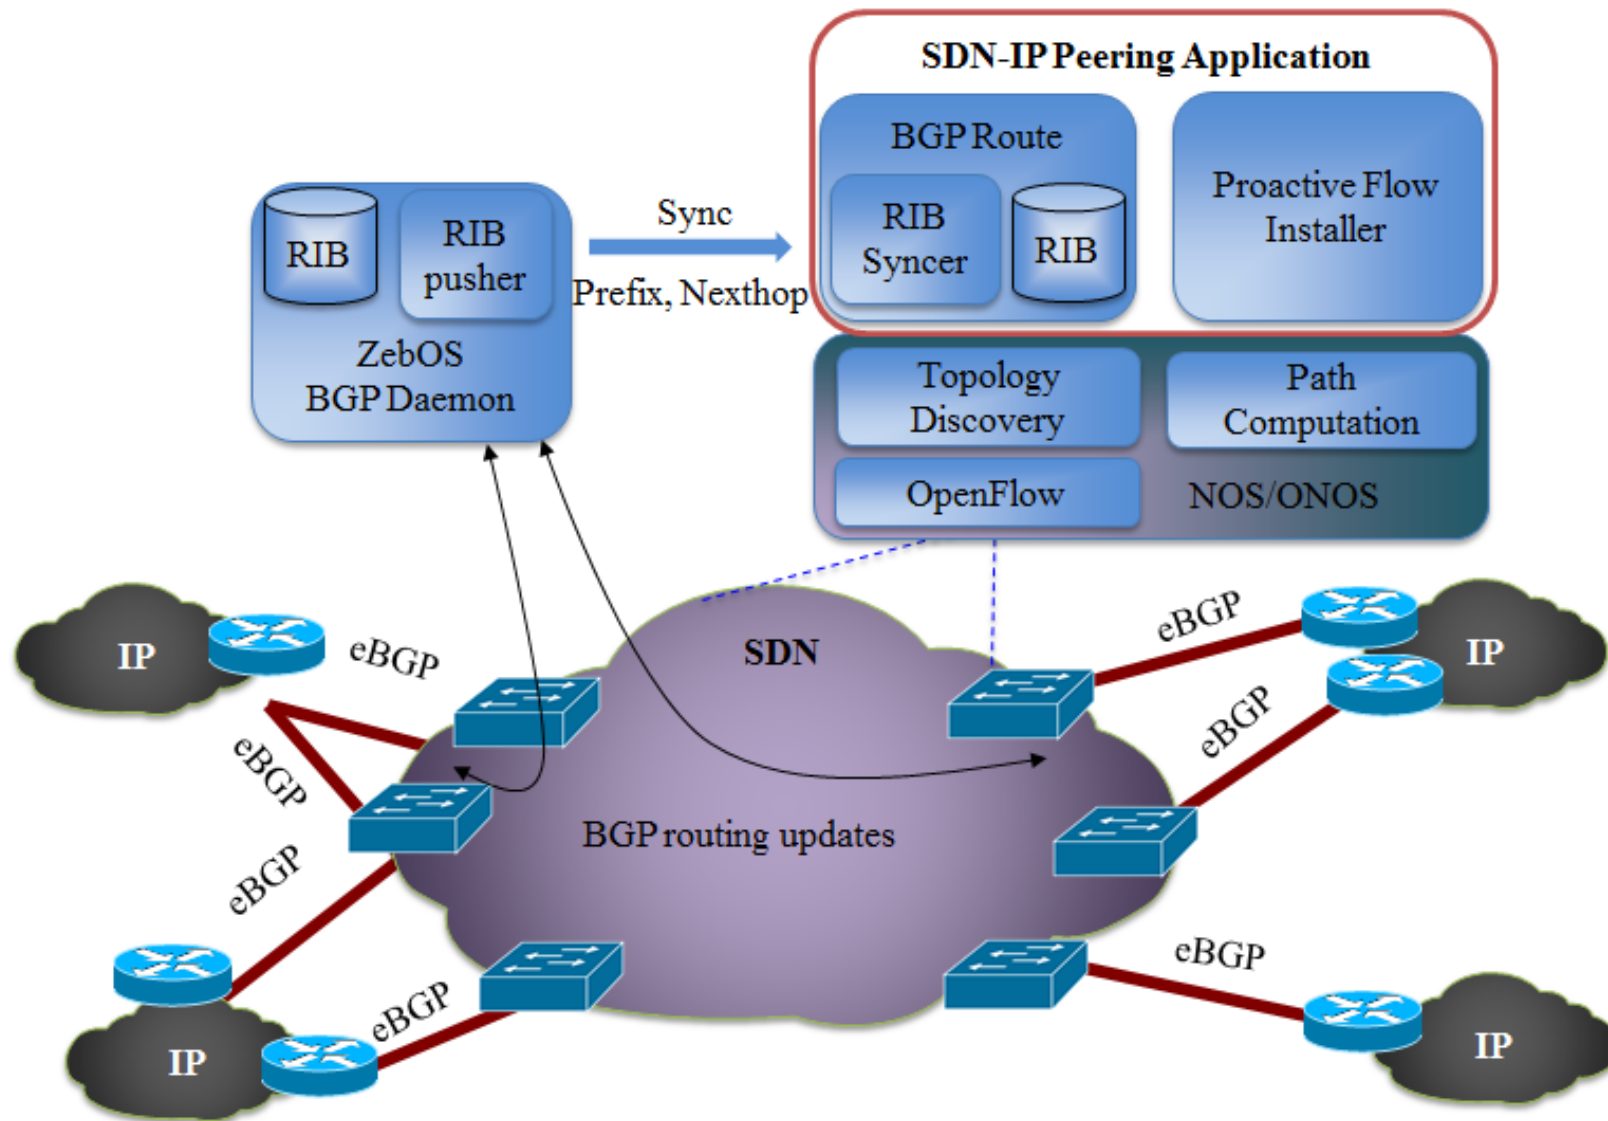

SEAMLESS INTERWORKING OF SDN AND IP

Pingping Lin, Jonathan Hart
April 2014

ON.LAB

How can we seamlessly peer between SDN and IP networks?

SDN-IP Network Peering Architecture

MAC Address Rewriting and Layer 2 Forwarding

Scalability

- Current version can handle 100 peers and more than 14000 routes.

Internet 2 Deployment

Other Deployments

- 1. In collaboration with Google and REANNZ, we preliminary deployed it to an active SDN network in New Zealand.
 - 12,000 routes, 10 peers
 - 10 routes updates/second
- 2. will deploy it to the SDN network of the Tree House project at Stanford University with IP peer ESnet

WE-Bridge: West-East Bridge for SDN-SDN Network Peering

Pingping Lin, Jun Bi, Steve Wolff
April 2014

West-East Bound Bridge

WE-Bridge Model

Virtual Network View

Physical View Abstract a sub network to a virtual Link and virtual Node

PP	VP	SLA
(S1, S2, S6)	(S1, S6)	latency = t(x1)
(S1, S3, S6)	(S1, S6)	cost = money (y1)
(S1, S4, S5, S6)	(S1, S6)	bd = bps (1G)

PP	VP	SLA
(S7, S8, S11)	S11	bd(x2)
(S7, S8, S9, S10)	S11	bd(y2)

..... Virtual link Physical OF switch Virtual OF switch