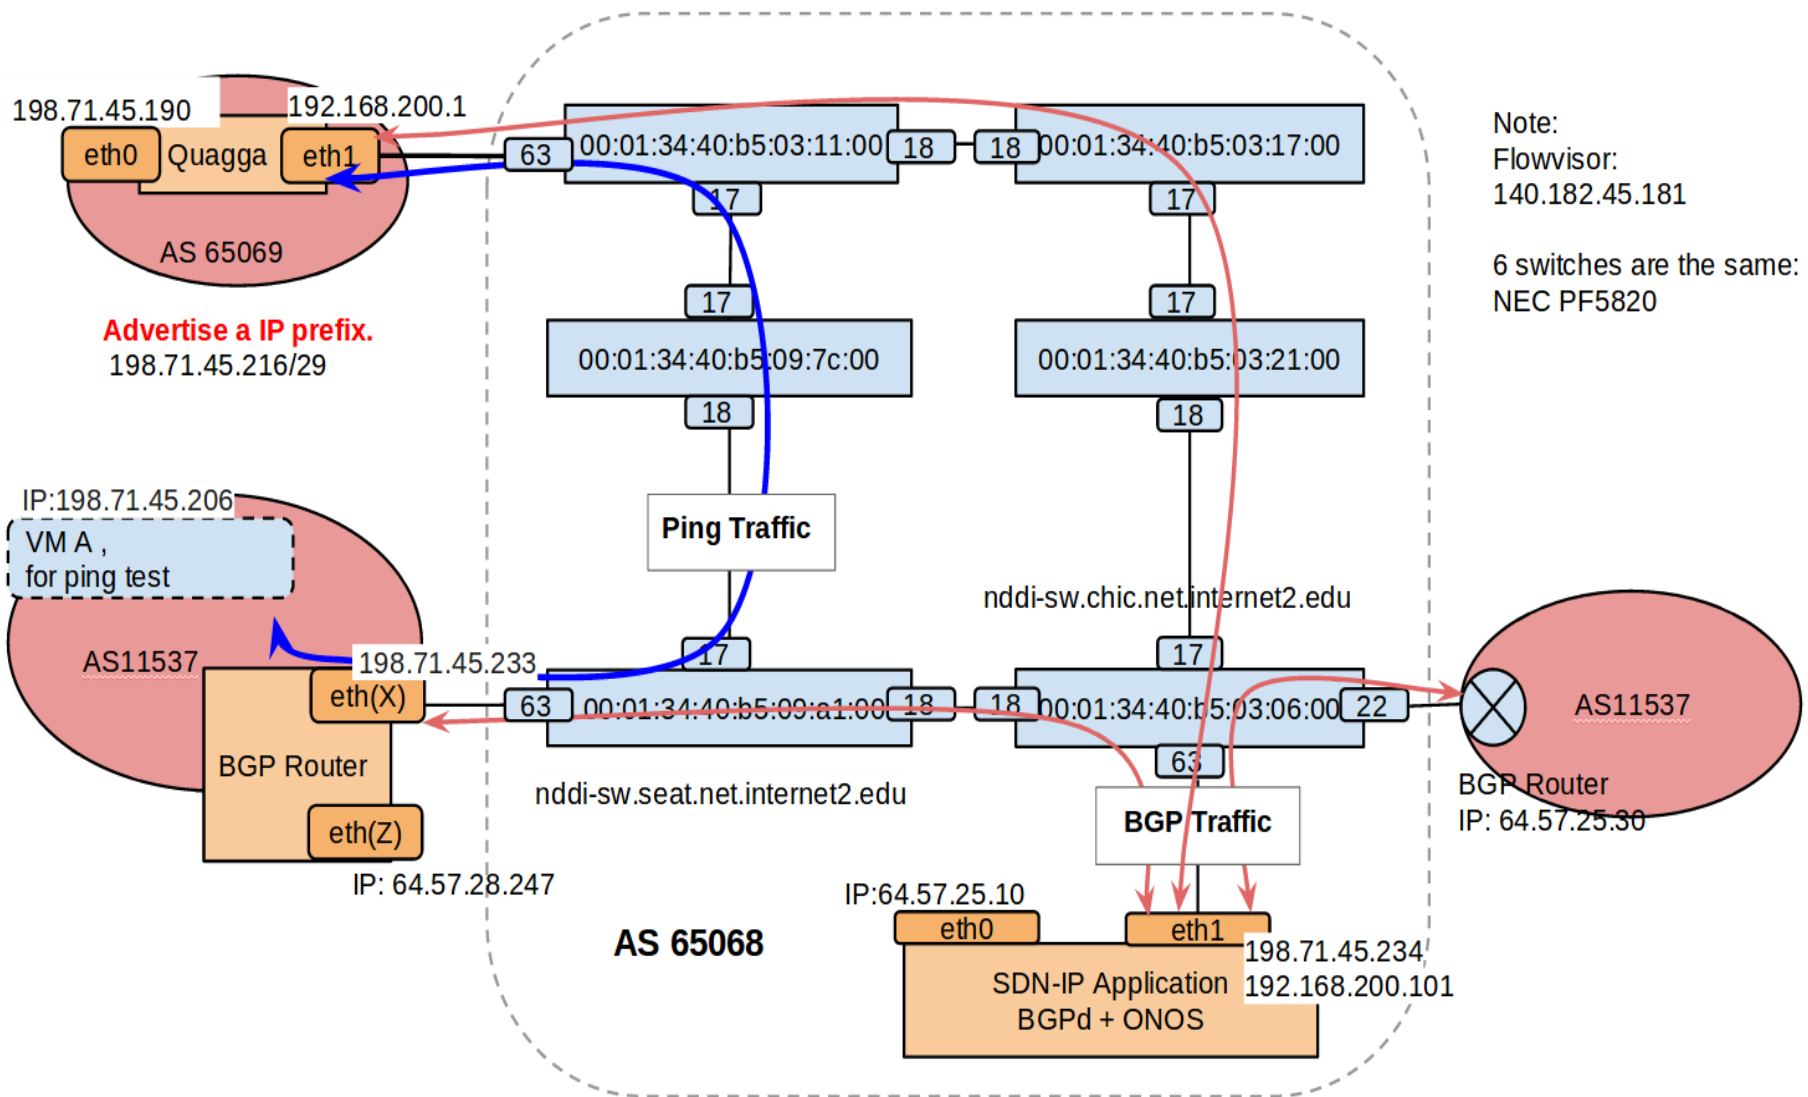

SEAMLESS INTERWORKING OF SDN AND IP

Pingping Lin, Jonathan Hart
April 2014

ON.LAB

How can we seamlessly peer between SDN and IP networks?

SDN-IP Network Peering Architecture

MAC Address Rewriting and Layer 2 Forwarding

Scalability

- Current version can handle 100 peers and more than 14000 routes.

Internet 2 Deployment

Other Deployments

- 1. In collaboration with Google and REANNZ, we preliminary deployed it to an active SDN network in New Zealand.
 - 12,000 routes, 10 peers
 - 10 routes updates/second
- 2. will deploy it to the SDN network of the Tree House project at Stanford University with IP peer ESnet

WE-Bridge: West-East Bridge for SDN-SDN Network Peering

Pingping Lin, Jun Bi, Steve Wolff
April 2014

West-East Bound Bridge

WE-Bridge Model

Virtual Network View

Physical View Abstract a sub network to a virtual Link and virtual Node

PP	VP	SLA
(S1, S2, S6)	(S1, S6)	latency = t(x1)
(S1, S3, S6)	(S1, S6)	cost = money (y1)
(S1, S4, S5, S6)	(S1, S6)	bd = bps (1G)

PP	VP	SLA
(S7, S8, S11)	S11	bd(x2)
(S7, S8, S9, S10)	S11	bd(y2)

..... Virtual link Physical OF switch Virtual OF switch