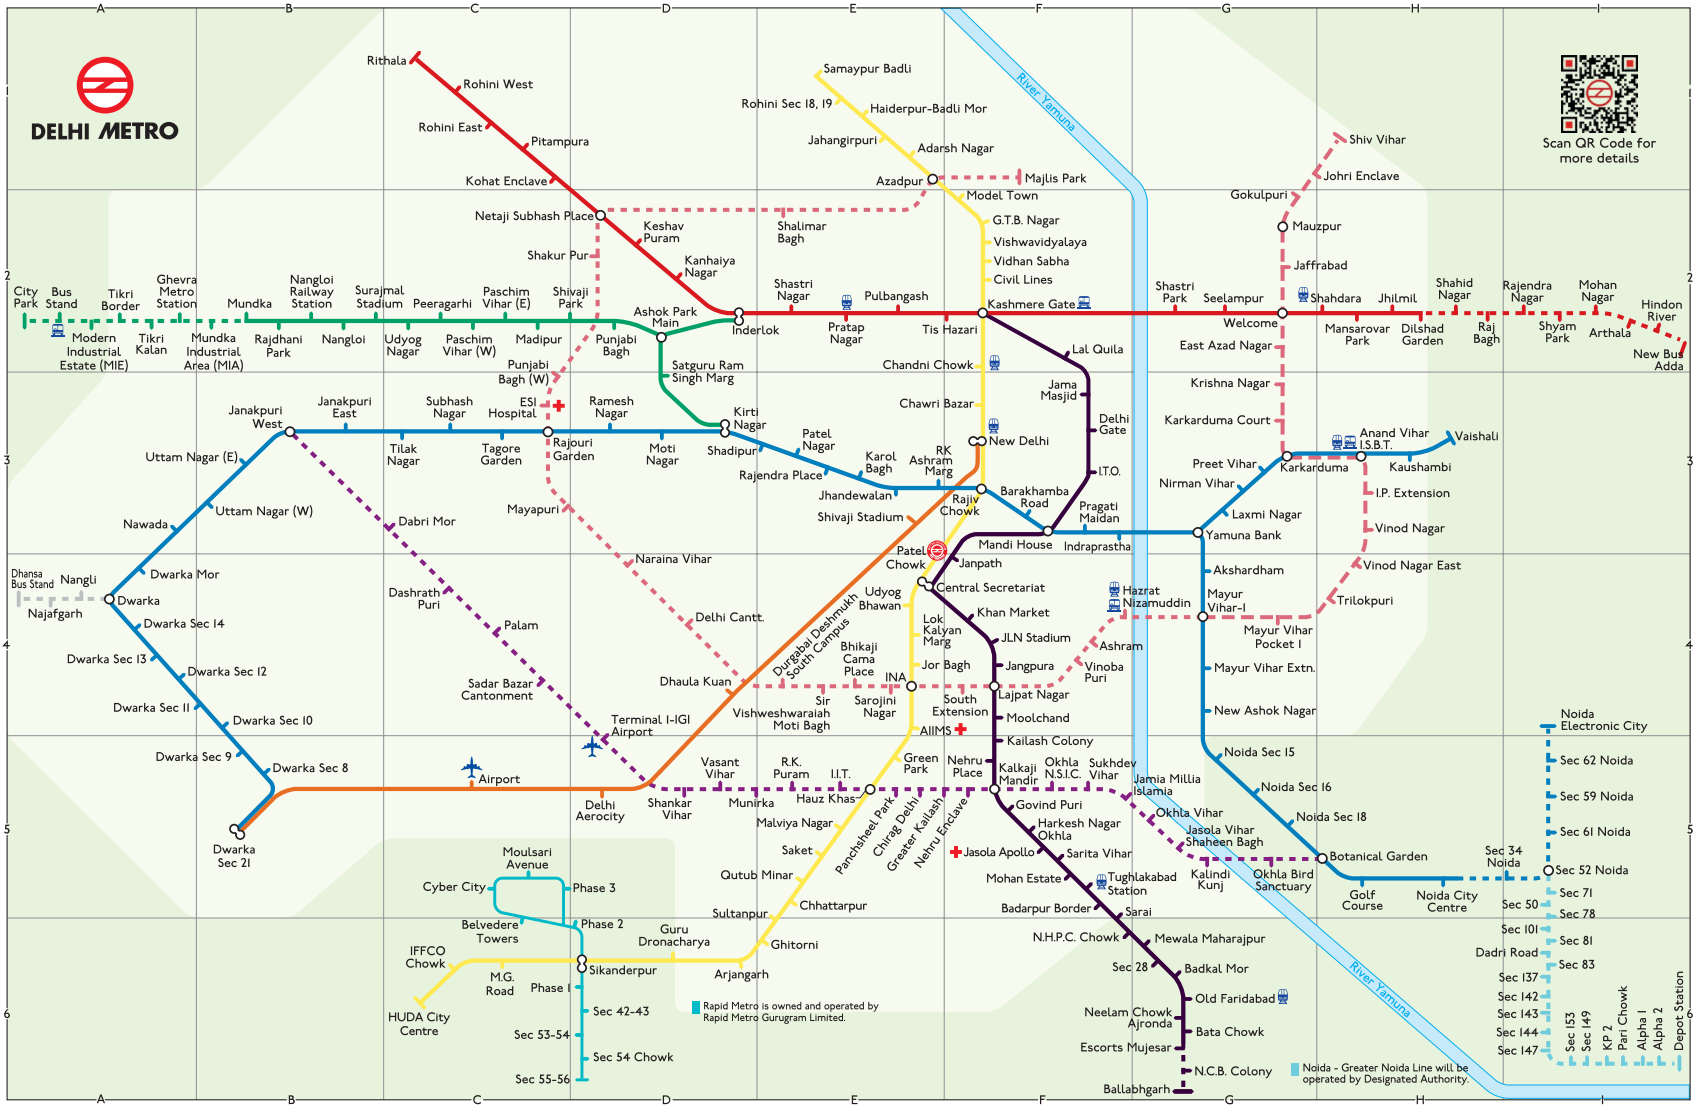

Delhi Metro Rail Corporation Ltd.
 Metro Bhawan, Fire Brigade Lane, Barakhamba Road, New Delhi-110001.
 Tel. : 91-11-23417910/12, Fax. : 91-11-23417921

ROUTE MAP

Key to Lines

Operational	Length (KM)	Under Construction	Length (KM)
Line 1 - Red Line Rithala-Dilshad Garden	25.09	Line 1 - Red Line Dilshad Garden-New Bus Adda	09.60
Line 2 - Yellow Line Samaypur Badli-HUDA City Centre	49.31	Line 3 - Blue Line Noida City Ctr-Noida Electronic City	06.67
Line 3 - Blue Line Dwarka Sec 21-Noida City Centre	49.84	Line 5 - Green Line Mundka-City Park	11.18
Line 4 - Blue Line Yamuna Bank-Anand Vihar I.S.B.T.	08.74	Line 6 - Violet Line Escorts Mujesar-Ballabgarh	03.20
Line 5 - Green Line Kirti Nagar-Inderlok-Mundka	18.46	Line 7 - Pink Line Majlis Park-Shiv Vihar	58.59
Line 6 - Violet Line Kashmere Gate-Escorts Mujesar	43.40	Line 8 - Magenta Line Janakpuri West-Botanical Garden	38.23
Orange Line* New Delhi-Dwarka Sec 21	22.70	Line 9 - Grey Line Dwarka-Dhansa Bus Stand	05.47
Total	217.54	Total	132.94