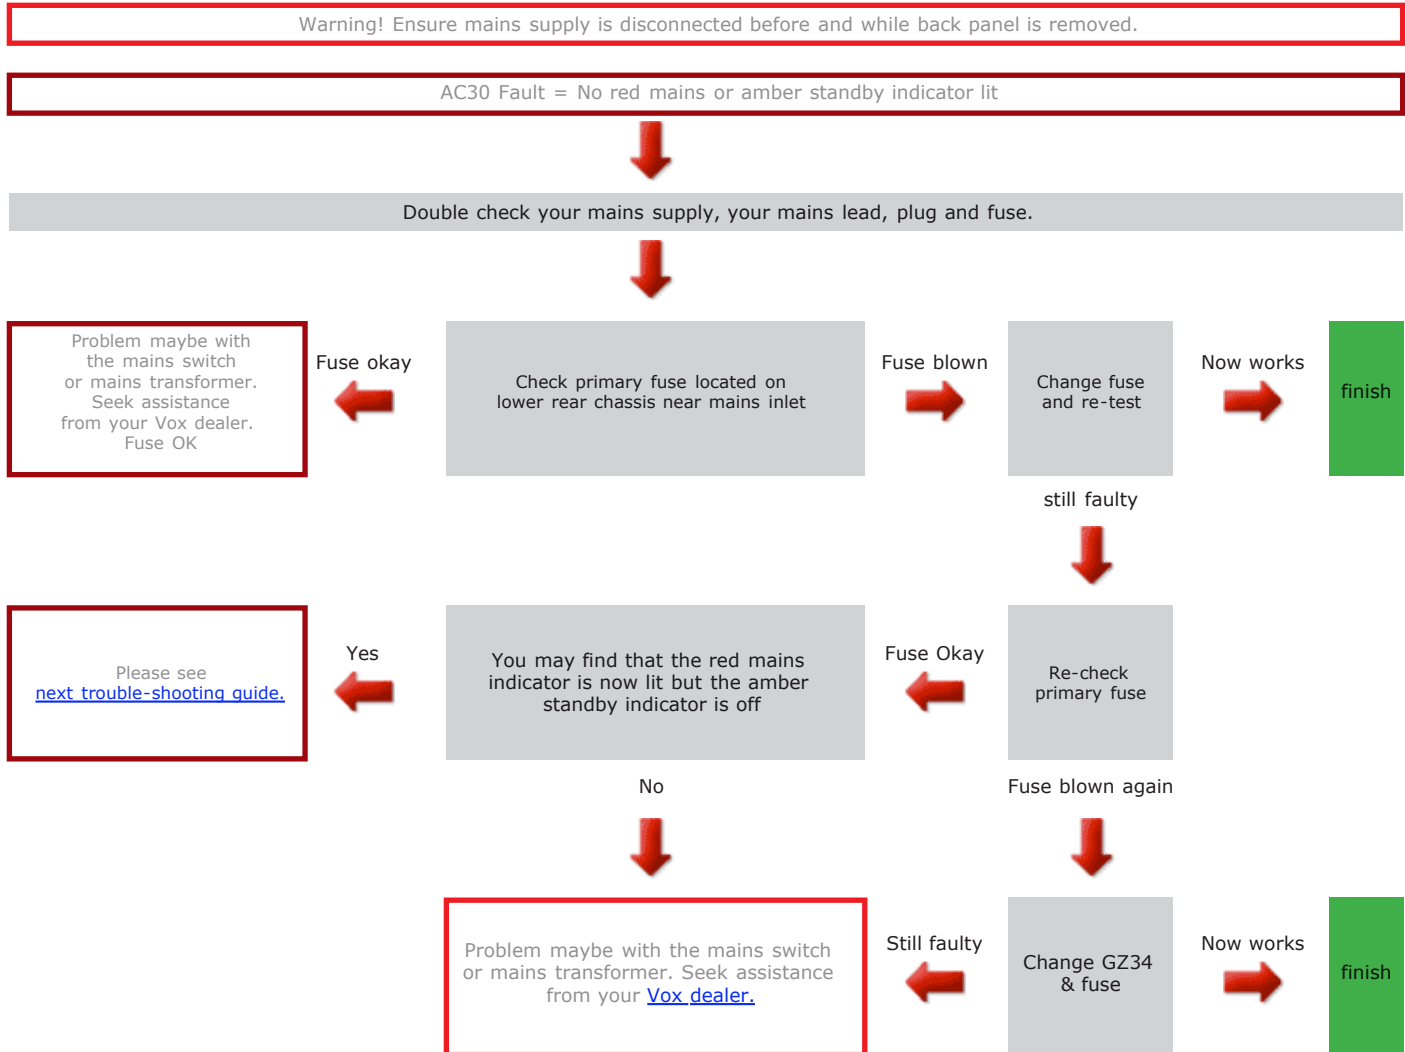

Vox AC30 Troubleshooting guide

Page 1 of 2

Fault = No red mains indicator and No amber standby indicator.

Vox AC30 Troubleshooting guide

Page 2 of 2

Fault = The red mains indicator is on, but the amber standby indicator is off.

Warning! Ensure mains supply is disconnected before and while back panel is removed

AC30 Fault = Red mains indicator is on but amber standby indicator is not lit

Fuse Location