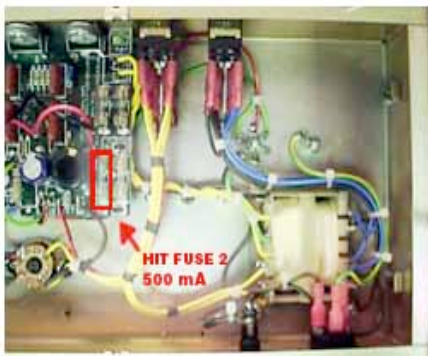

Vox AC30 Troubleshooting guide

Page 1 of 2

Fault = No red mains indicator and No amber standby indicator.

Vox AC30 Troubleshooting guide

Page 2 of 2

Fault = The red mains indicator is on, but the amber standby indicator is off.

Warning! Ensure mains supply is disconnected before and while back panel is removed

AC30 Fault = Red mains indicator is on but amber standby indicator is not lit

Fuse Location