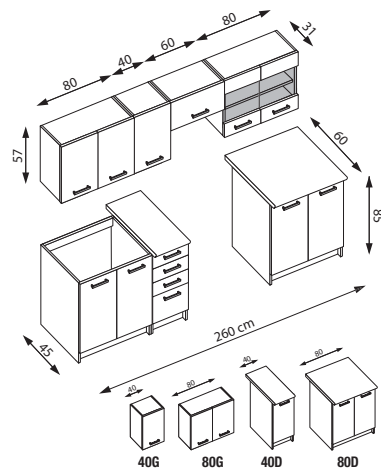

AMANDA 1 260

długość zestawu: 260 cm, podnośniki gazowe, blat grubości 28 mm
kolory: front - dąb SANTANA, korpus - wenge, blat - granit
length of the set: 260 cm, gas lifts, worktop thick. 28 mm
color: front - SANTANA oak, body - wenge, worktop - granite