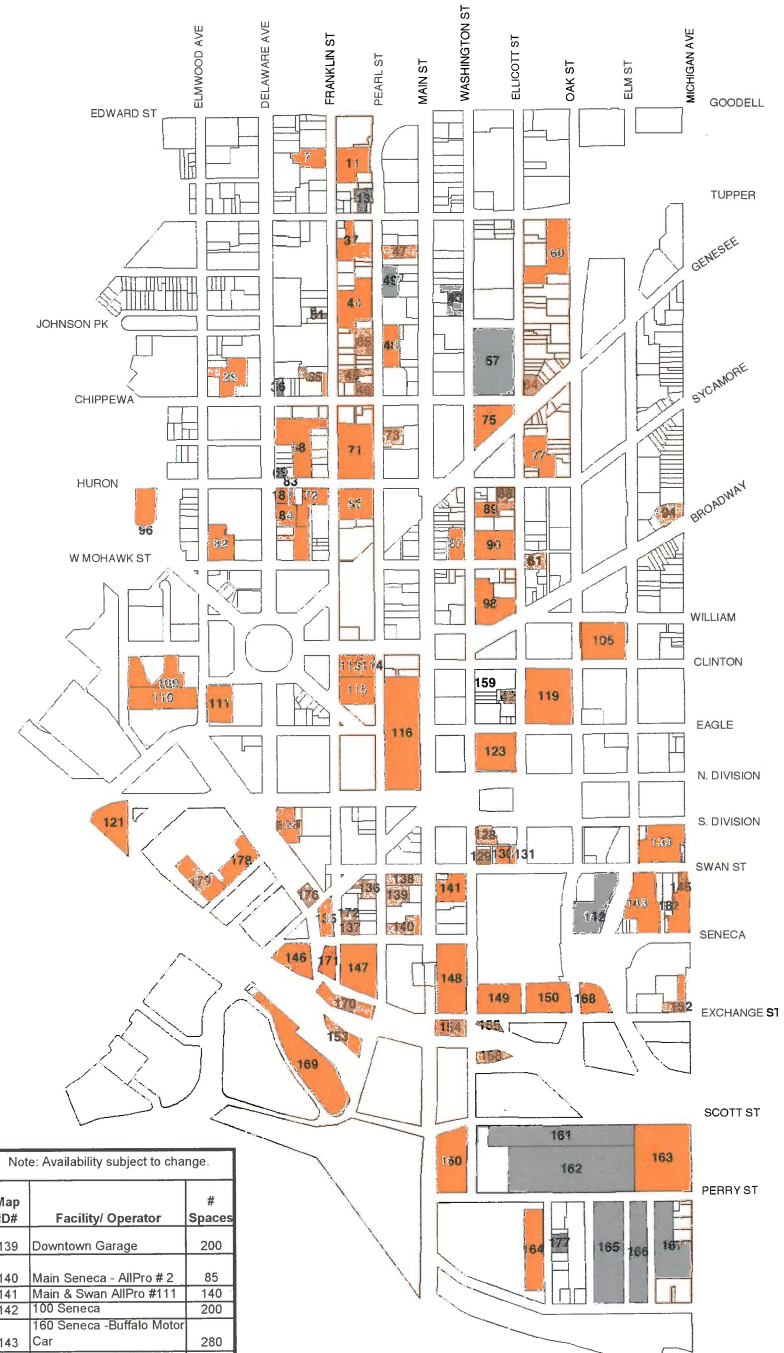

PARKING

Parking inventory downtown within a 10 minute walking radius

MORE THAN 5,750 PARKING SPACES WITHIN ONE MILE

Note: Availability subject to change.

Map ID#	Facility/ Operator	# Spaces
7	Trinity Church	68
11	United Auto Imports	88
13	Lincoln Coin Parking	30
14	Former Vernor Bldg.	41
29	Delaware Court	150
35	Martino Lot - AllPro #9	55
36	236 Delaware #75	15
37	Bflo Christian Center	86
42	Lafayette Hotel	33
43	665 Main - AllPro #54	73
44	277 Franklin	240
45	D'Arcy McGee's- 251 Franklin	55
46	Pearl/Chip Lot	40
47	478 Pearl	60
48	Theater Place - AllPro 113	81
49	664 Main	30
51	AAA Distributors	12
57	M+T Employee Lot	348
60	Ellicott Lofts III, LLC	163
61	Ellicott Mohawk Service	70
64	62 E Chippewa Lot #24	54
65	432 Pearl - #68	110
68	217 Delaware #72- Huron Garage Media Lot	240
69	Dave's Auto Lot	10
71	Augsperger Ramp	1357
72	Labor Lot - AllPro #36	50
73	Key Center - AllPro #4	250
75	M+T Customer Lot	115
77	Huronell	108
82	Staller Lot	160
83	S.A. Whissel	14

Note: Availability subject to change.

Map ID#	Facility/ Operator	# Spaces
84	75 W. Mohawk St #23 vs Electric Lot #6037	178
85	Franklin Pearl Lot - AllPro # 112	148
87	Century Theater/Takats Lot - All Pro # 28	85
88	35 Huron	30
89	Urban Lot	75
90	Mohawk Ramp	609
94	Jean Lot - AllPro # 14	59
96	Niagara Center Ramp	430
98	Lafayette Court - AllPro #3	222
105	Tech Garage #6057	140
109	St. Anthony's Lot	170
110	City Hall Lot - AllPro #12	210
111	Turner Ramp	773
113	Court-Franklin Lot	65
114	Court & Pearl Assoc Lot - AllPro # 11	55
115	Fernbach Ramp	1196
116	Main Place Ramp	1002
119	Ellicott-Oak Lot	375
121	Bingham Lot - AllPro # 13	320
123	Adam Ramp	1760
126	Cathedral Lot- AllPro # 17	115
128	302 Washington Street Lot # 22	44
129	285 Washington Lot	55
130	Swan Ramp	150
131	50 Swan Lot	20
133	133 S Division	200
135	D.O.T. Lot #6047	42
136	100 Pearl	65
137	Pearl St. Grill & Brewery	40
138	270 Main	80