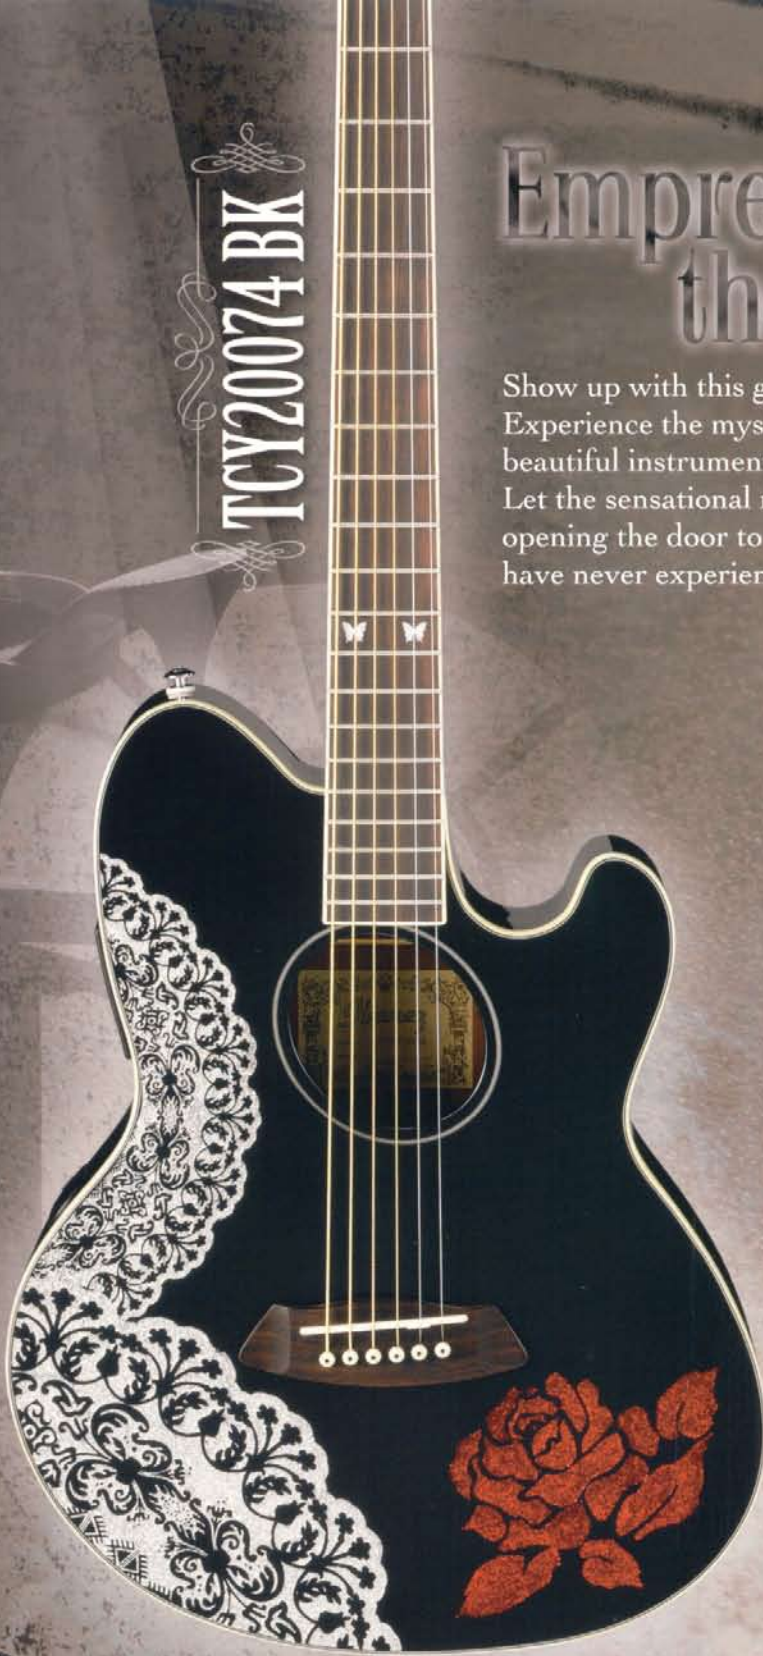

TCY20074 BK

Empress of the darkness

Show up with this guitar and take everyone's breath away. Experience the mystery and glamour that surrounds this beautiful instrument.

Let the sensational night begin by opening the door to a world you have never experienced.