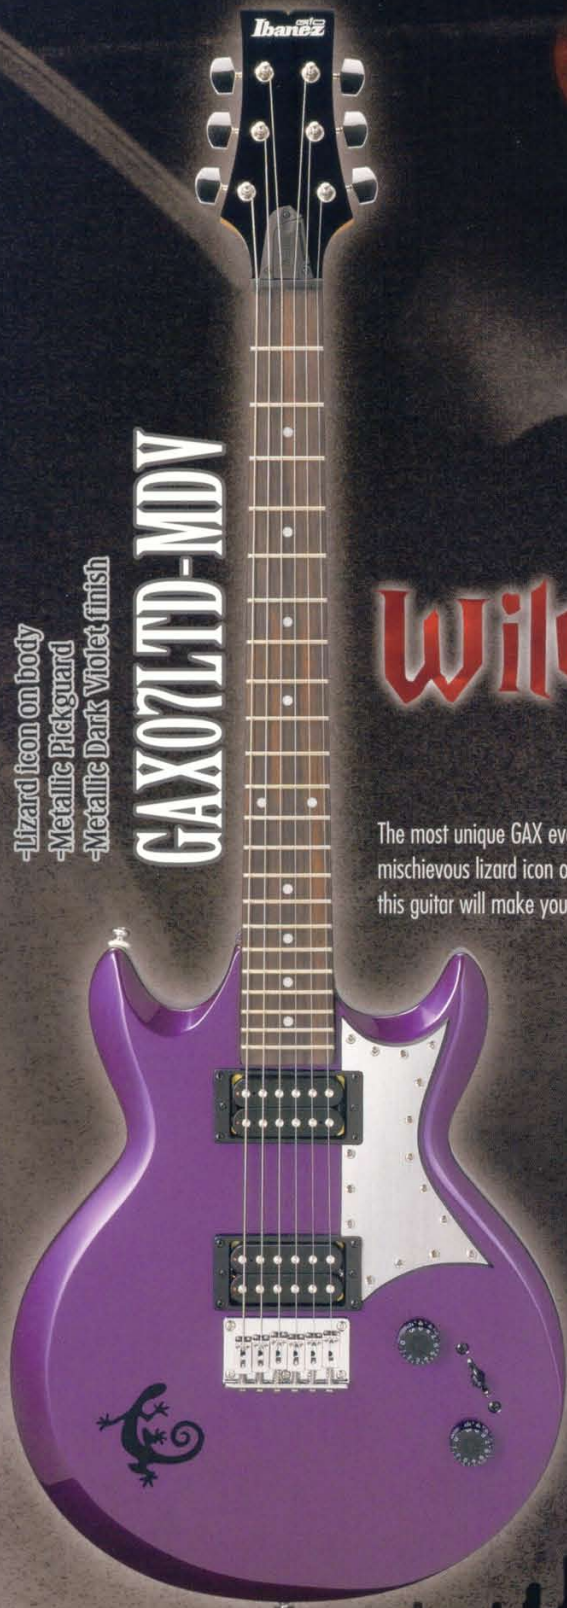

Heavy Metal Thunder

It's time for you loud and crazy bassists to enter the spotlight. No one can ignore the thunder on the body and neck of this bass, even from the back of the venue. Play loud, look loud, and steal the show with the new GSR07LTD.

Wild and Eccentric

The most unique GAX ever, the GAX07LTD features a metallic pickguard and mischievous lizard icon on its dark purple body. Whether you are shredding or riffing, this guitar will make you the center of attention. Plug it in and the audience is yours.

- -Lizard icon on body
- -Metallic Pickguard
- -Metallic Dark Violet finish

GAX07LTD-MDV