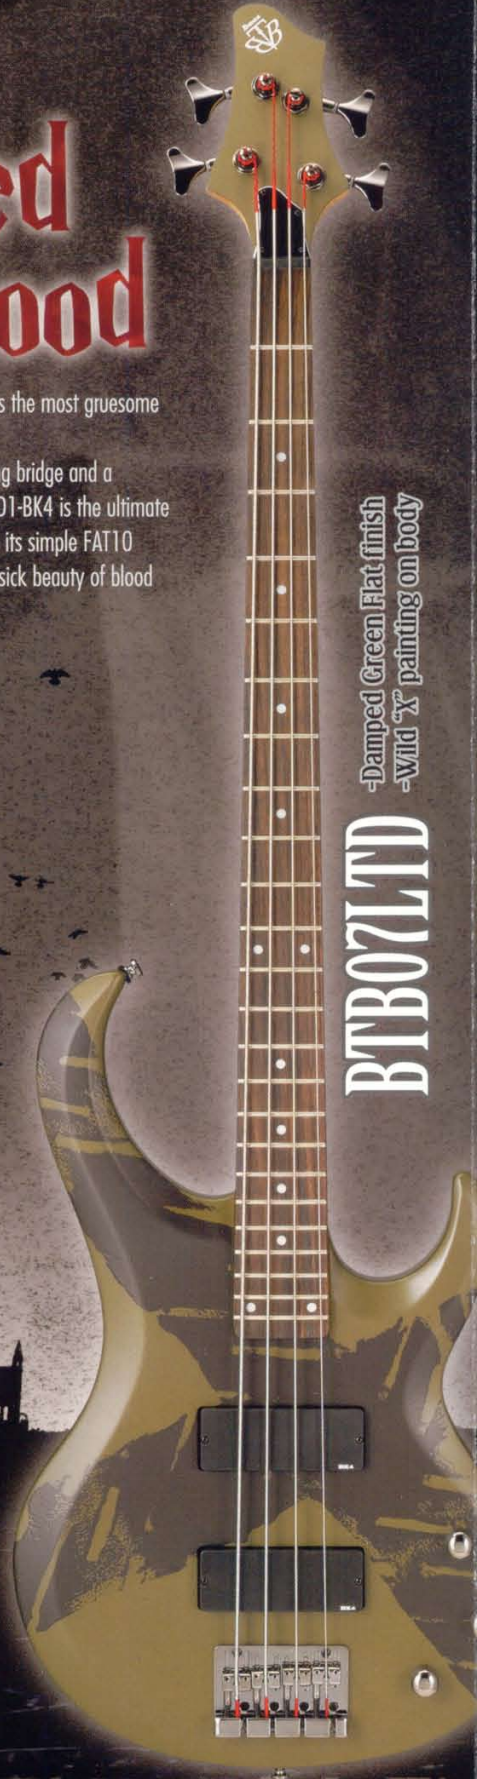

BTB07LTD

-Damped Green Flat finish
-Wild 'X' painting on body