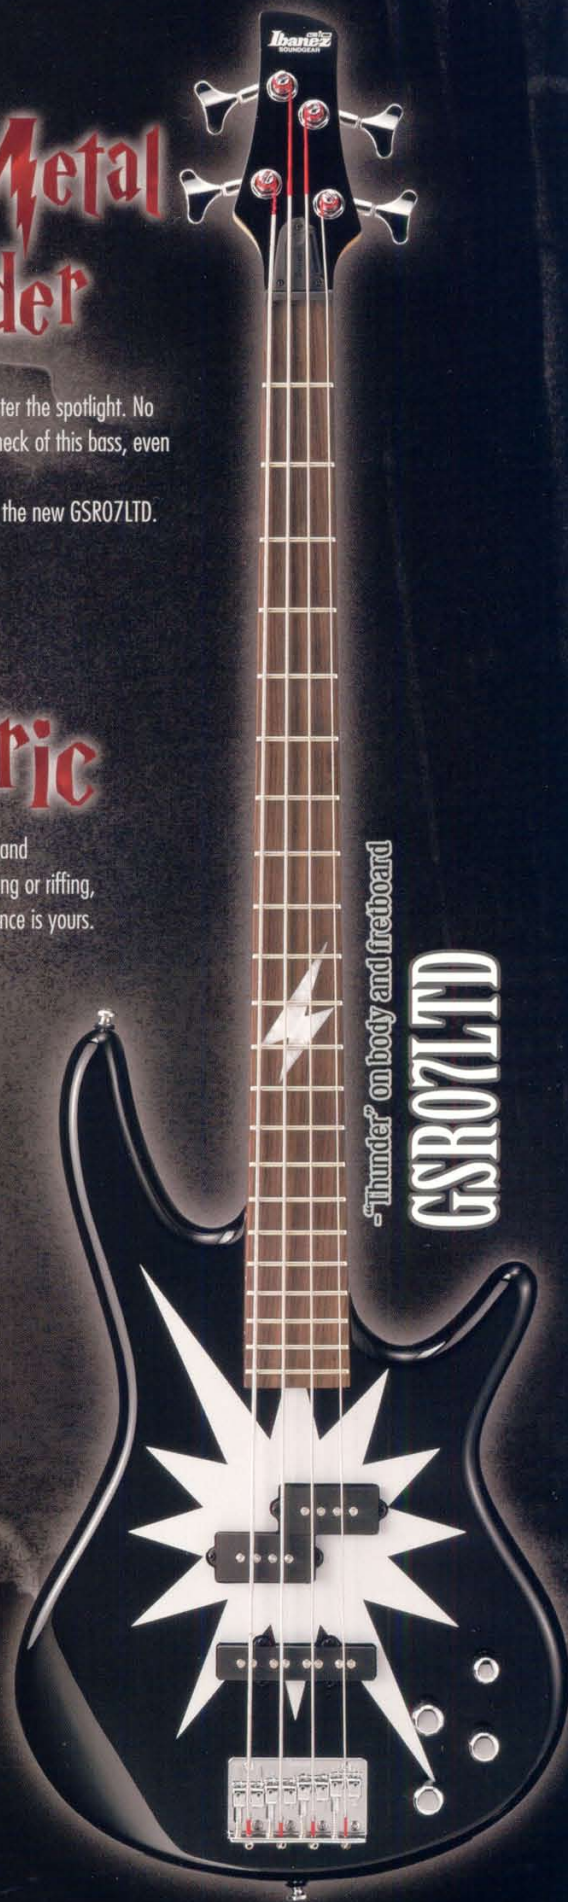

GRG07LTD1-BK4

-Black with splashed blood red
-Edge III double locking tremolo

GRG07LTD2-WH4

-White with splashed blood red
-FAT10 Synchronized tremolo

Dressed in Blood

The heavy metal icon GRG now features the most gruesome yet beautiful look — blood.

With the massive Edge III double locking bridge and a bloodstained black body, the GRG07LTD1-BK4 is the ultimate metal axe. The GRG07LTD2-WH4, with its simple FAT10 synchronized tremolo, emphasizes the sick beauty of blood red splattered on a pure white body.

Wild and Eccentric

The most unique GAX ever, the GAX07LTD features a metallic pickguard and mischievous lizard icon on its dark purple body. Whether you are shredding or riffing, this guitar will make you the center of attention. Plug it in and the audience is yours.

- Lizard icon on body
- Metallic Pickguard
- Metallic Dark Violet finish

GAX07LTD-MDV

-'Thunder' on body and fretboard

GSR07LTD

Shake the Earth

BTBs have become the top choice for rock bassists year after year. This is the most extreme version of the BTB yet, with a wild "X" painted across the Damped Green Flat finish body. Rule the stage and shake the earth with the new BTB07LTD.