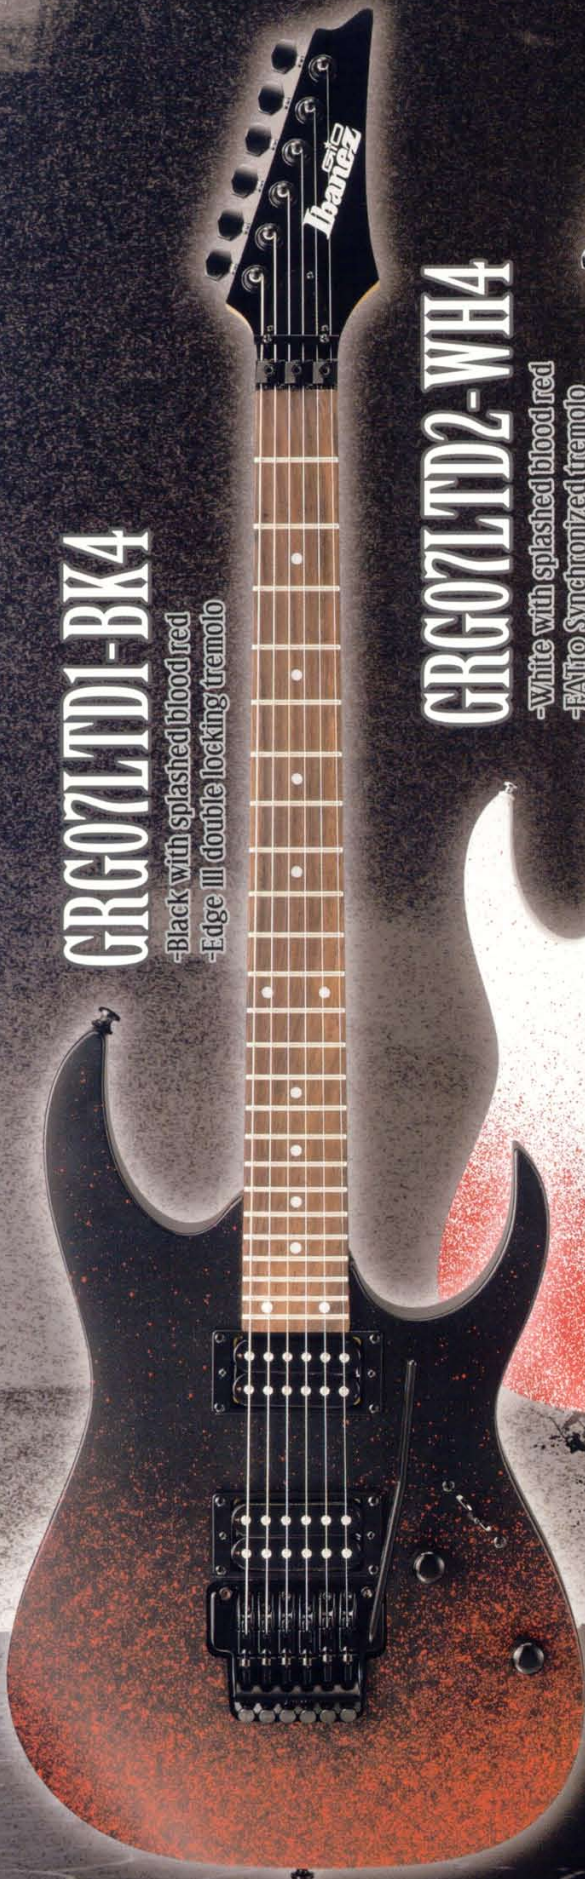

Let the sensational night begin by opening the door to a world you have never experienced.

TCY20073 ORD

TCY20071 BK

TCY20072 NT

Fly to the moon

When the eerie night is underway, it is time to bring out this guitar. The bat shaped inlay and pickguard will reveal your fun, wild and dangerous side. One strum of this guitar and you will never want to put it down.

Steal the stage

This is the guitar for true showman players. The black and white checkered pattern offers a bold look that grabs people's attention and never lets go. Pick up this guitar and get ready to steal the stage.

GRG07LTD1-BK4

-Black with splashed blood red
-Edge III double locking tremolo

GRG07LTD2-WH4

-White with splashed blood red
-FAT10 Synchronized tremolo

Dressed in Blood

The heavy metal icon GRG now features the most gruesome yet beautiful look — blood.

With the massive Edge III double locking bridge and a bloodstained black body, the GRG07LTD1-BK4 is the ultimate metal axe. The GRG07LTD2-WH4, with its simple FAT10 synchronized tremolo, emphasizes the sick beauty of blood red splattered on a pure white body.