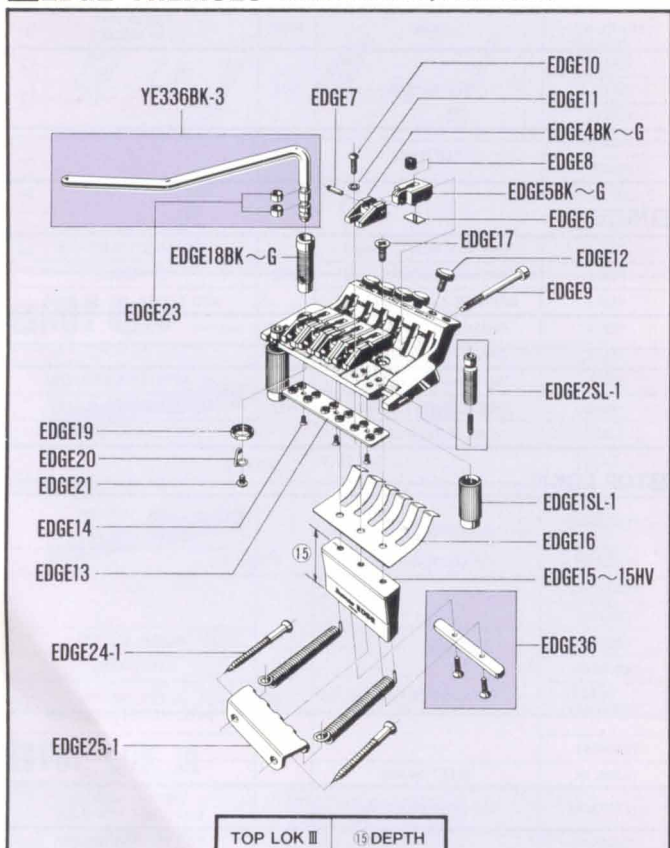

5 EDGE TREMOLO

Licensed Under Floyd Rose Patents

	TOP LOK III	15 DEPTH	
EDGE & TOP LOK III SET IBOX ISET COMPLETE SET	W = 42 mm	41 mm	ET42BK~G
		37 mm	ET42BK-S
	W = 43 mm	41 mm	ET43BK~G
		31 mm	ET43BK-HV~43CK-HV
COMPLETE SET SET	—	37 mm	YE336BK-S YE336C-S
		31 mm	YE336BK-HV YE336C-HV YE336CK-HV
SADDLE INSERT PC			YEH336BK-1 YEH336C-1 YEH336CK-1 YEH336G-1
TREMOLO ARM PC	 YEH334BK-3 YEH334C-3	 YEH334BKS3 (SHORT ARM)	 YEH336BK-3 YEH336LBK3