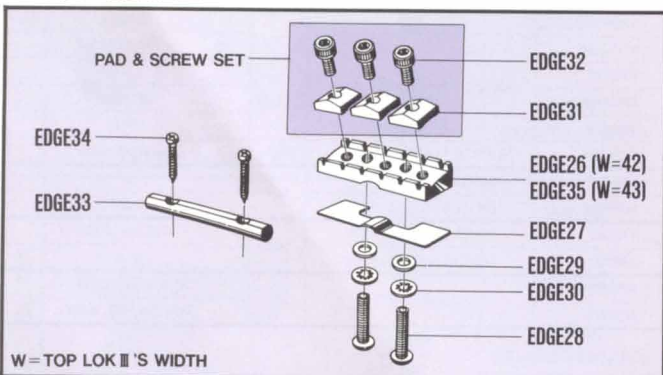

HARDWARE

2 STRING GUIDE DOZ 1 DOZ = FOR 12 PCS. GUITAR

EL. GTR		YE645BK YE645C YE645G YE643BK YE643C
EL. BASS		

3 NUT DOZ

 ▲ YE611	3 × 43	GRAPHITE	YE611
	3 × 41		YE612
	4.6 × 44		YE613
 ▲ YE614	3 × 44.5	BRASS	YE614
	5 × 43.5		YE615
 ▲ YE605	5 × 43.5	BONE	YA605
	6 × 48		YA606
	5.4 × 54		YA607

4 TOP LOK III

COMPLETE SET PC	W = 42 mm	YE805BK42 YE805CK42	YE805C42 YE805G42
	W = 43 mm	YE806BK43 YE806CK43	YE806C43 YE806G43
	W = 45 mm	YE807BK45	
PAD & SCREW SET SET	FOR YE805 YE806		YE805-2
	FOR YE807		YE807BK-2
	—		YP808-2