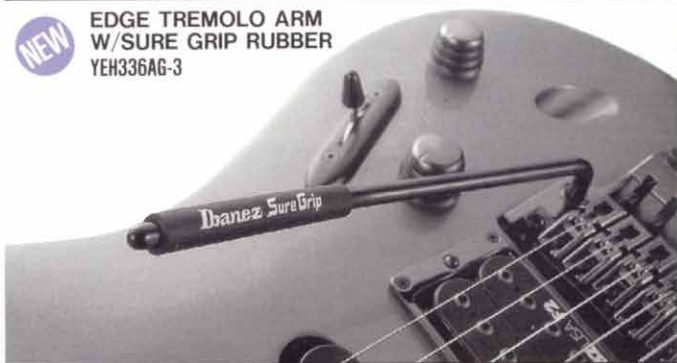

## SURE GRIP ARM

**NEW**

EDGE TREMOLO ARM  
W/SURE GRIP RUBBER  
YEH336AG-3