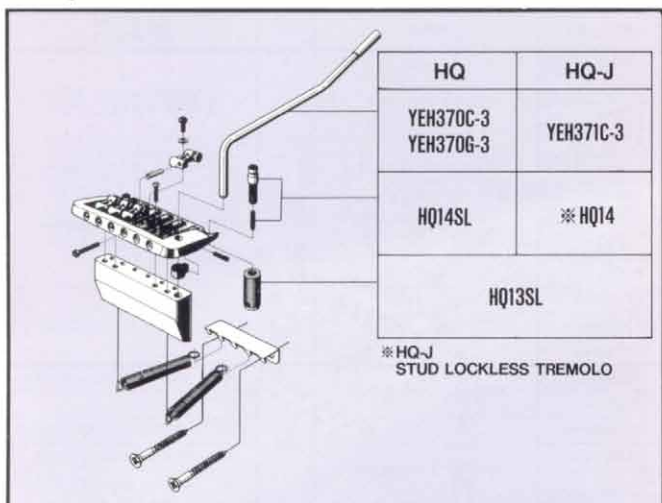

HARDWARE

6 HQ TREMOLO

HQ	HQ-J
YEH370C-3 YEH370G-3	YEH371C-3
HQ14SL	※ HQ14
HQ13SL	

※ HQ-J
STUD LOCKLESS TREMOLO

COMPLETE SET SET	HQ TREMOLO	YE370C-AL YE370G-AL
	HQ-J TREMOLO	YE371C
SADDLE INSERT PC		YEH370C-1 YEH370G-1
		YEH371C-1
TREMOLO ARM PC		YEH370C-3 YEH370G-3
		YEH371G-3

7 TREMOLO & PARTS

STANDARD TREMOLO 	COMPLETE SET SET	YP372C
	TREMOLO ARM PC	YP372C-3
SPRING SET 	SPRING SET SET	YE-S2
OTHERS	SADDLE SET SET	YP380BK-1 YP380C-1
	TREMOLO ARM PC	YPH380BK-3 YPH380C-3