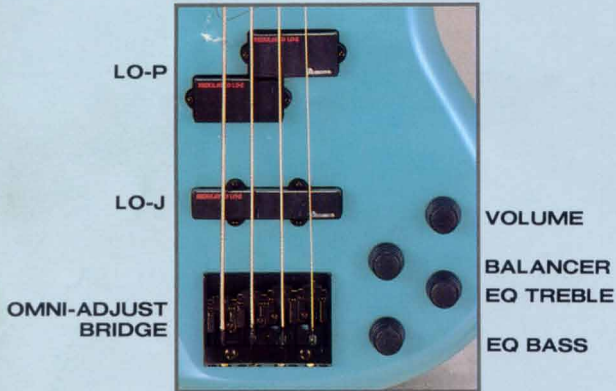

SOUNDGEAR  
S<sup>D</sup>GR  
SR800LE

New Ideas For Today's Musicians

**Ibanez**

SOUNDGEAR  
**SOGR**  
**SR800LE**

*Ibanez*

TILT-BACK HEAD STOCK  
 WITH BLACK HARDWARE

NECK MEASUREMENT (mm)	WIDTH AT NUT	<b>38</b>
	THICKNESS AT 1ST FRET	<b>18</b>
	THICKNESS AT 12TH FRET	<b>20</b>

MAPLE 3PLY NECK  
 ROSEWOOD FINGERBOARD WITH 24FRETS

PICKUPS & CONTROLS

ALL ACCES  
 NECK JOINT  
 SYSTEM

COLORS

**BK:**  
 BLACK

**CB:**  
 CARIBBEAN BLUE

**LR:**  
 LIPSTICK RED