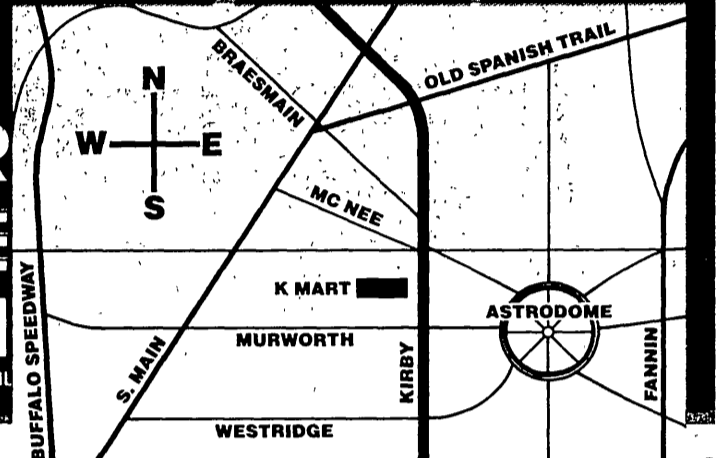

Kmart®

the Saving Place

©1989 Kmart Corporation

**GRAND OPENING
SUNDAY AUG 13
10:00 AM**

CELEBRATES THE

OF OUR NEWEST STORE IN HOUSTON

8230 KIRBY DRIVE AND OLD SPANISH TRAIL

**GRAND
OPENING
SUN., AUGUST 13
AT 10:00 AM**

**NINE HOURS OF
SAVINGS FOR YOU
AND YOUR FAMILY
(STORE CLOSSES AT
7 PM ON SUN.)
SEE OUR GRAND
OPENING SECTION
IN SUNDAY'S PAPER**

**DISC
JOCKEY
JIM ROBB
STATION KIKK A/M-F/M
WILL BE THERE
11:45 AM - 2:45 PM
SUN., AUGUST 13**

**Join In The Celebration
Sunday, August 13th In
Houston For The Grand
Opening Of Your Newest
K mart Store At
8230 Kirby Drive And
Old Spanish Trail**

**REGISTER TO WIN ONE
OF THESE PRIZES:**

- ★ 1ST PRIZE -
4 SEASON TICKETS TO
ASTRODOME IN LOGE/CLUB AREA
(HOUSTON OILERS FOOTBALL TEAM)
- ★ 2ND PRIZE -
19" REMOTE COLOR TELEVISION
- ★ 3RD PRIZE -
MATCHING MENS AND WOMENS
10 SPEED BIKES
- ★ 4TH PRIZE -
NINTENDO ACTION GAME