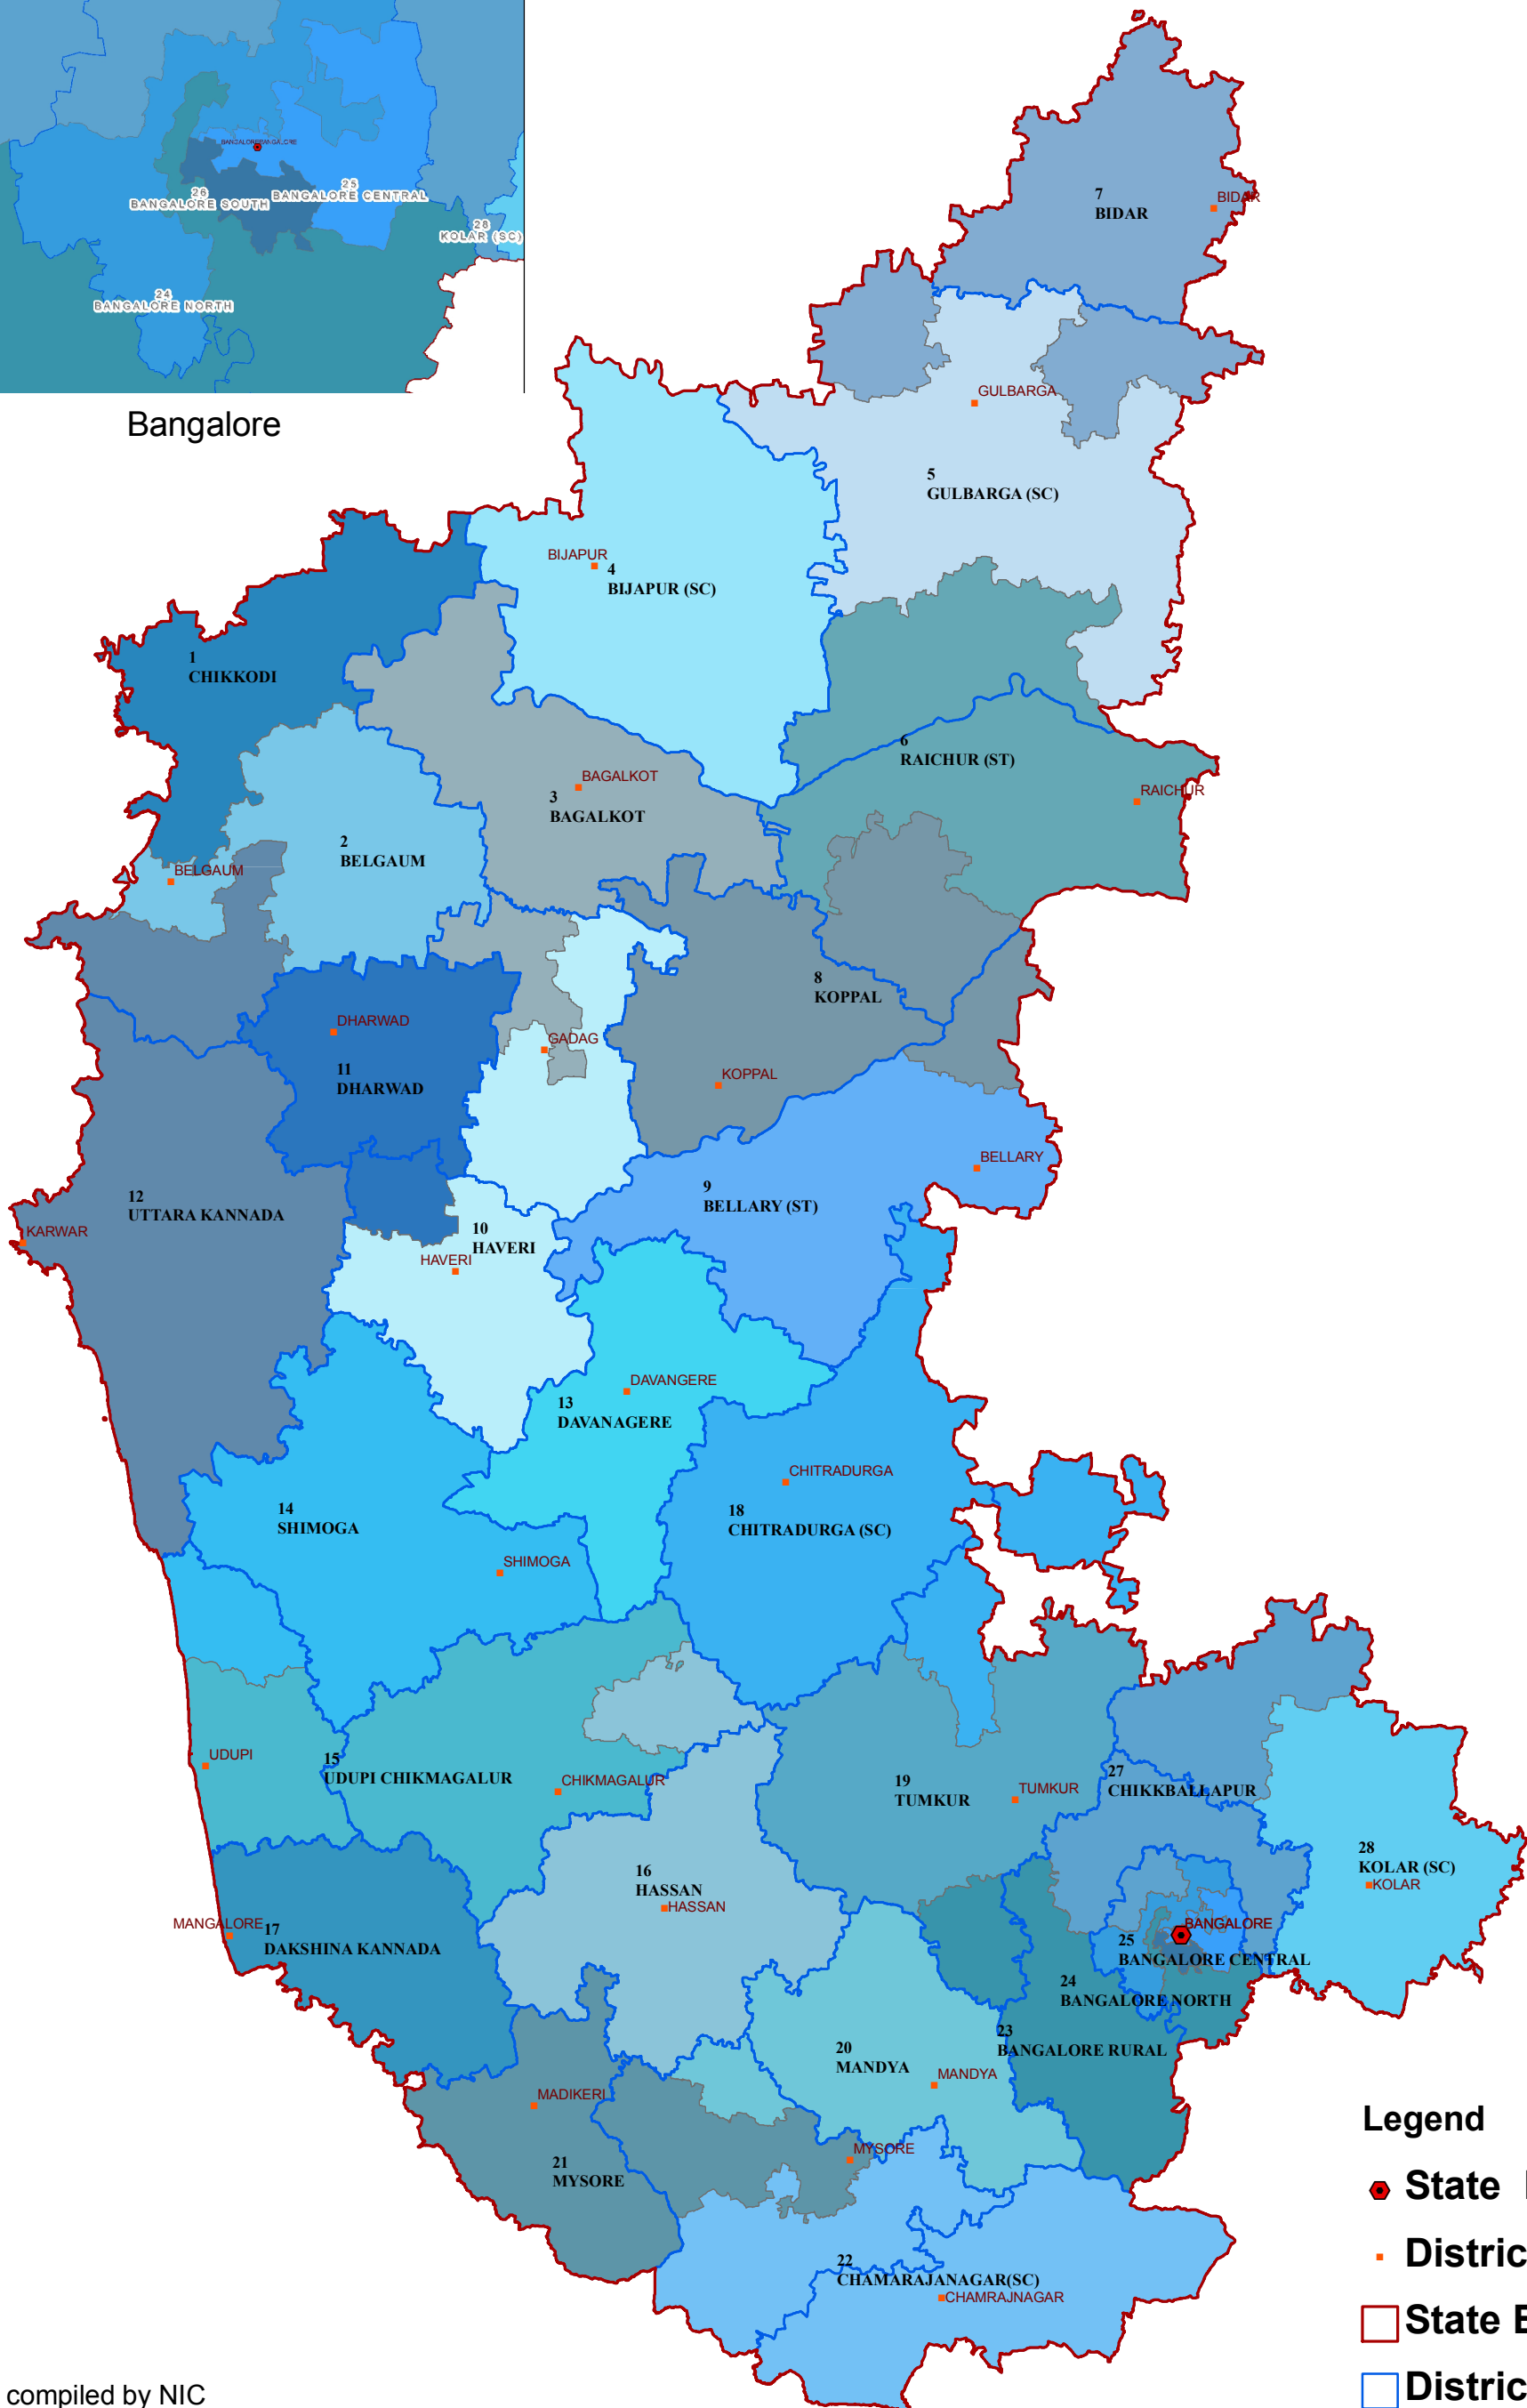

Parliamentary Constituencies Karnataka

Bangalore

Legend

- ◆ State Head Quarter
- District Head Quarters
- State Boundary
- District Boundary