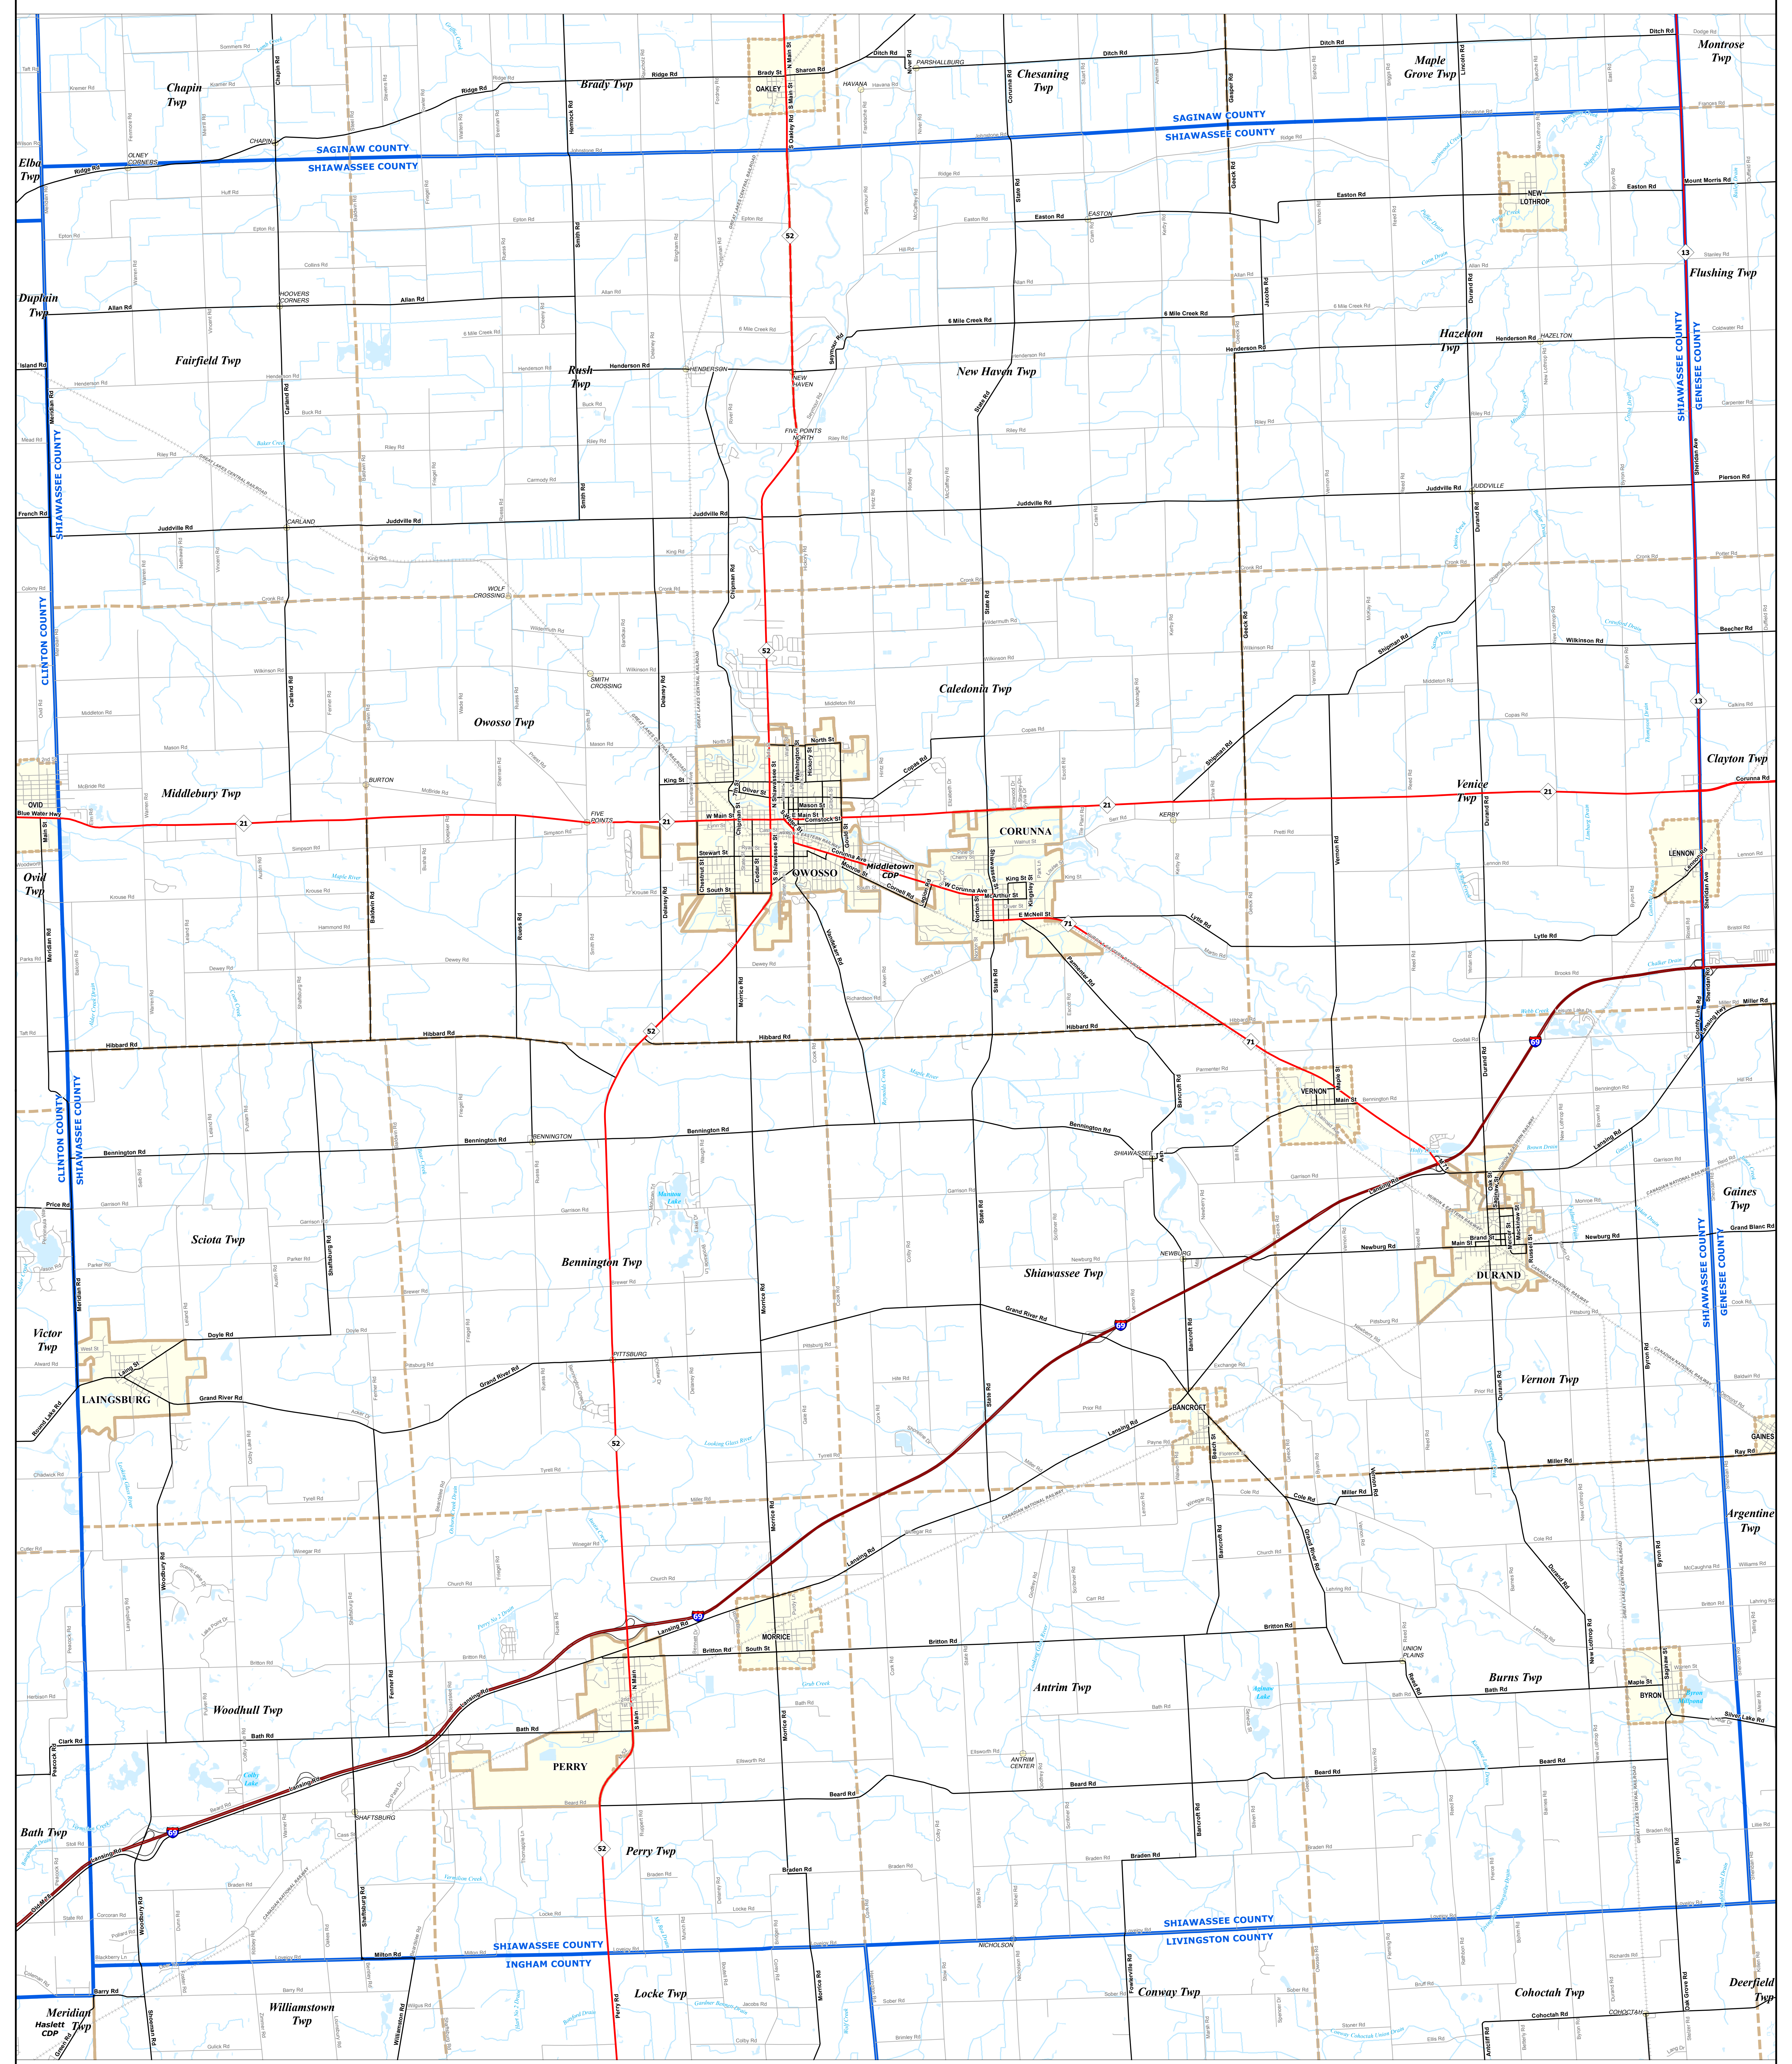

SHIAWASSEE COUNTY

0 0.5 1 2 Miles

Legend