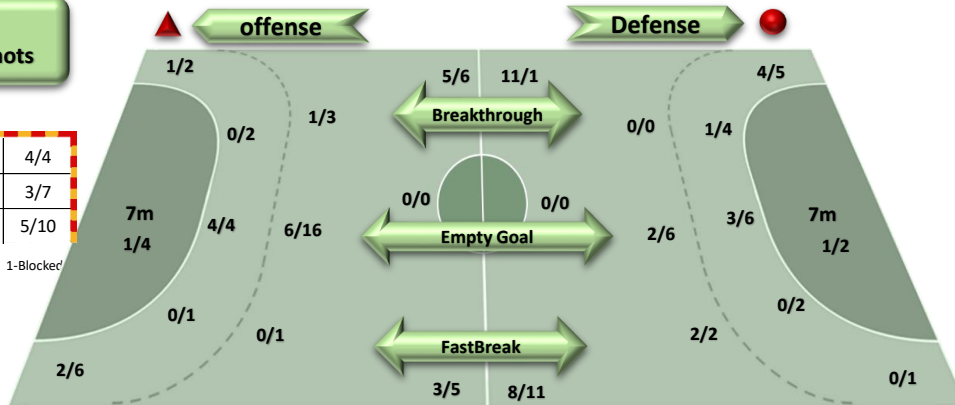

Dakar 2022
Preliminary Round - Group A

Match Team Statistics

Match No: 14

Ref: FAYE ABDOULAYE/FADEL DIOP(SEN)

Date: 13/11/2022

Time : 14:00

City : Dakar

Algerie 23 vs 32 RD Congo
(10 - 16) (13 - 16)

Algerie

Players

Goals / Shots

2 AROUDJ LEILA

1/1		
0/1		

3 BOUGUERCH KENZA

		3/3

5 AMRANI NASSIMA

		1/1

8 ZAZAI SABRINA

1/1		
0/1		
1/1		0/2

9 YELLES LOUD MILA MAI

		0/1

10 DJABOUR WAFFYA

		1/1
		1/2

1-post 1-Blocked

1-missed

3-post

1-missed

11 TAIBI TASNIME SHANE

		0/1
2/2		

13 MEKHOULFI KENZA

	1/1	1/1
0/1		
	0/2	

16 DJORFI REKIA

22 SALHI TINHINANE

31 BOUKAABANE MERIEN

	1/1	0/1
	1/1	

33 BENABDELHAFID NAD

39 YELLES CERINE

	0/1	
2/2		0/1

1-missed 1-post

88 BELLAHDAR NADIA

	1/1	
		1/1

2-missed

93 FERAOUNE SOUAD

		1/1
0/1		
		0/1

99 SMAIL SIHEM

		1/1
		0/1
		2/2

Team Goals / Shots

2/2	1/1	4/4
2/6	0/1	3/7
5/5	1/3	5/10

5-missed 5-post 1-Blocked

Goalkeepers Saves / Shots

0/2	1/4	0/3
3/13		3/4
2/8	4/6	1/6

16 DJORFI REKIA

0/1	1/2	0/2
1/4		1/2
2/7	2/3	0/2