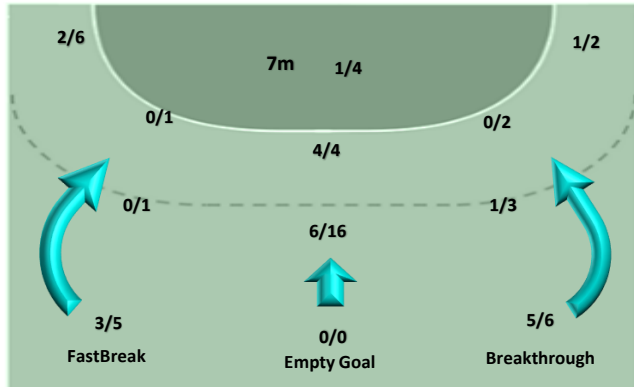

Dakar 2022
Preliminary Round - Group A

Players Shot Distribution

Match No: 14

Ref: FAYE ABDOULAYE/FADEL DIOP(SEN)

Date: 13/11/2022

Time : 14:00

City : Dakar

Algerie

Algerie 23 vs 32 RD Congo
(10 - 16) (13 - 16)