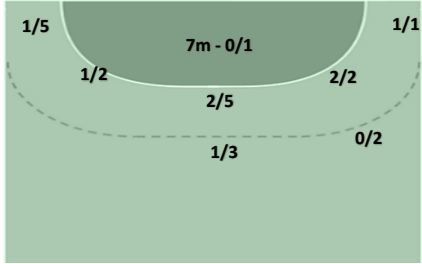

Dakar 2022
Preliminary Round - Group A

GoalKeeper Saves / Shots distribution

Match No: 14

Ref: FAYE ABDOULAYE/FADEL DIOP(SEN)

Date: 13/11/2022

Time : 14:00

City : Dakar

Algerie

Algerie 23 vs 32 RD Congo
(10 - 16) (13 - 16)

RD Congo

Goalkeepers
Saves / Shots

Breakthrough - 4/15

0/2	1/4	0/3
3/13		3/4
2/8	4/6	1/6

Fastbreak - 2/10