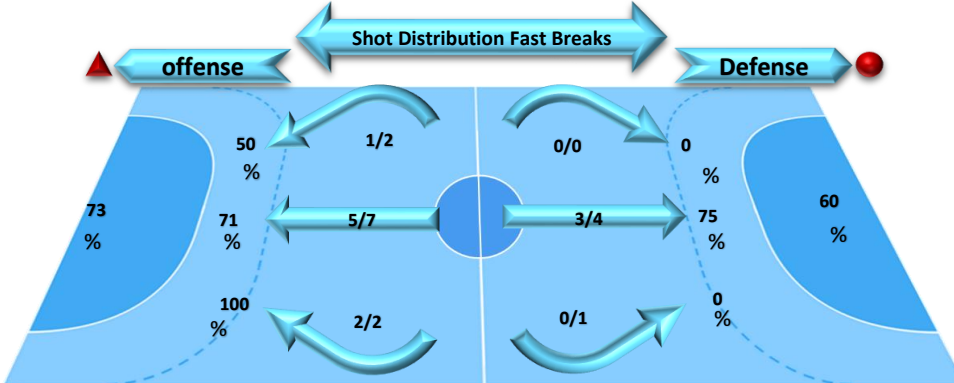

12 LOUOBA DIANE

0/1		
1/1		1/2
		1/1

0