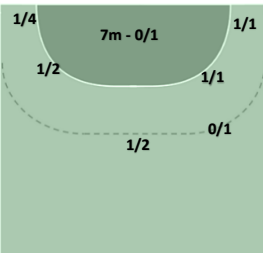

16 DJORFI REKIA