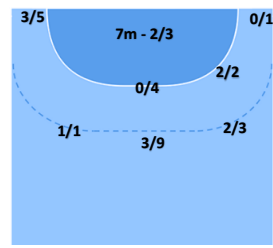

Fastbreak - 1/4

16 DJORFI REKIA

0/1	1/2	0/2
1/4		1/2
2/7	2/3	0/2

Breakthrough - 1/4

Fastbreak - 1/7

1 FEHR VANESSA

0/1	0/1	0/4
3/5	1/1	3/5
0/5	2/3	4/9

Breakthrough - 0/4

Fastbreak - 0/2

22 SALHI TINHINANE

0/1	0/2	0/1
2/9		2/2
0/1	2/3	1/4

Breakthrough - 3/11

Fastbreak - 1/3

12 LOUOBA DIANE

0/1		
1/1		1/2
		1/1

Breakthrough - 0/1