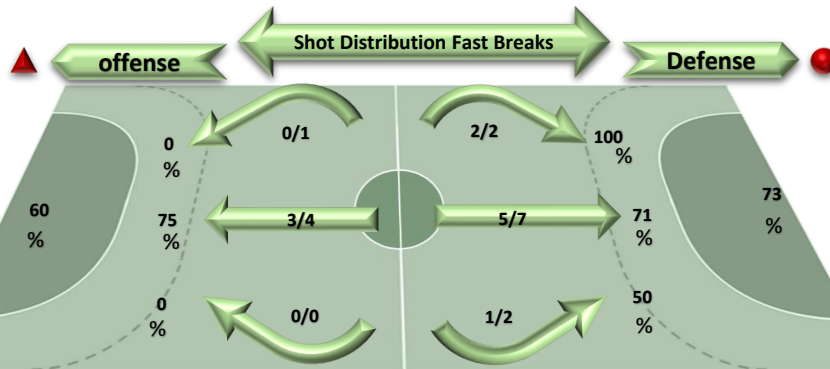

22 SALHI TINHINANE

0/1	0/2	0/1
2/9		2/2
0/1	2/3	1/4

33 BENABDELHAFID NAD