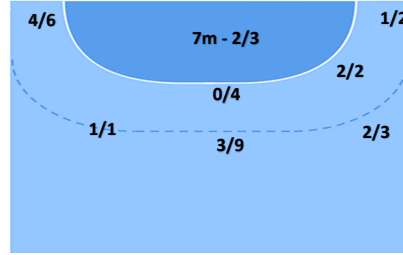

Algerie 23 vs 32 RD Congo
(10 - 16) (13 - 16)

RD Congo

Goalkeepers
Saves / Shots

Breakthrough - 4/15

0/2	1/4	0/3
3/13		3/4
2/8	4/6	1/6

Fastbreak - 2/10

Breakthrough - 0/5

0/2	0/1	0/4
4/6	1/1	4/7
0/5	2/3	5/10