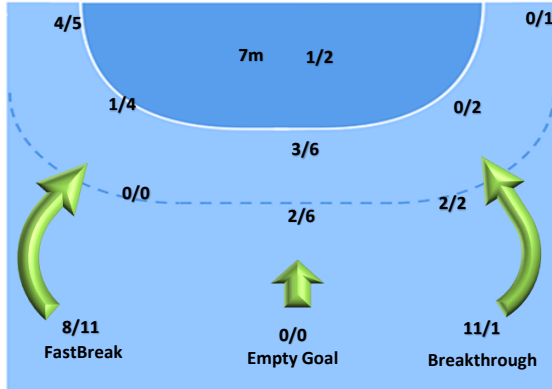

Players Shot Distribution

Match No: 14

Ref: FAYE ABDOULAYE/FADEL DIOP(SEN)

Date: 13/11/2022

Time : 14:00

City : Dakar

RD Congo

Algerie 23 VS 32 RD Congo
(10 - 16) (13 - 16)