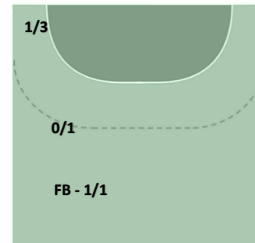

13 MEKHOLOUFI KENZA