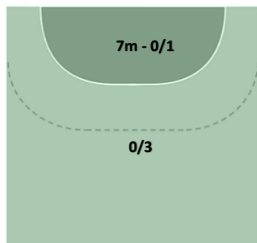

9 YELLES LOUD MILA MANE