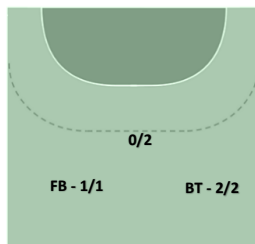

3 BOUGUERCH KENZA