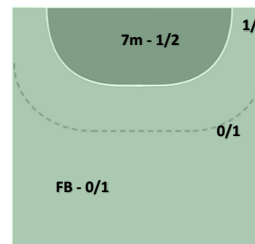

8 ZAZAI SABRINA