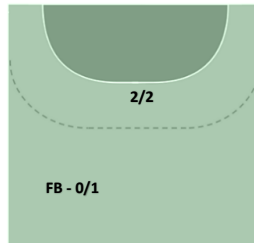

11 TAIBI TASNIME SHANEZ