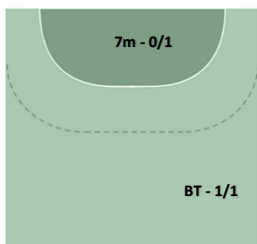

2/2	1/1	4/4
2/6	0/1	3/7
5/5	1/3	5/10

5-missed   5-post   1-Blocked

2 AROUDJ LEILA