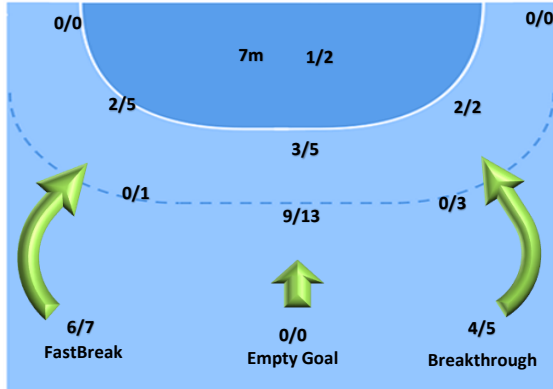

Dakar 2022
SEMI FINAL

Players Shot Distribution

Match No: 32

Ref: CHRISTINA LOVIN/SIMONA STANCU(ROU)

Date: 17/11/2022

Time : 17:00

City : Dakar

CAMEROUN

CONGO 25 VS 27 CAMEROUN
(14 - 12) (11 - 15)

2/2	0/1	4/4
3/6		1/2
7/8	2/3	8/11

4-missed   1-post   1-Blocked

1 MBEN BEDIANG I Noelle	2 NNOMO Sonya Marlaine	3 YOUOTH Yvette	9 EYENGA DJONG C Jossy
10 TOUBA B Marie Yolande	12 ABIANBAKON O Berthe	15 ESSAM Anne Michele	16 AWU BESSONG Epah Linda
17 MANGA AMBASSA Benedicte	19 EBANGA BABOGA Paola	33 ATEBA ENGADI L Petronie	39 EKOH Karichma Kaltoume
55 MBOUCHOU M Anne F	90 KONGNYUY Sifan	93 NCHOUAPOUONGNINGI P	99 MAGBA Michaela Eunice