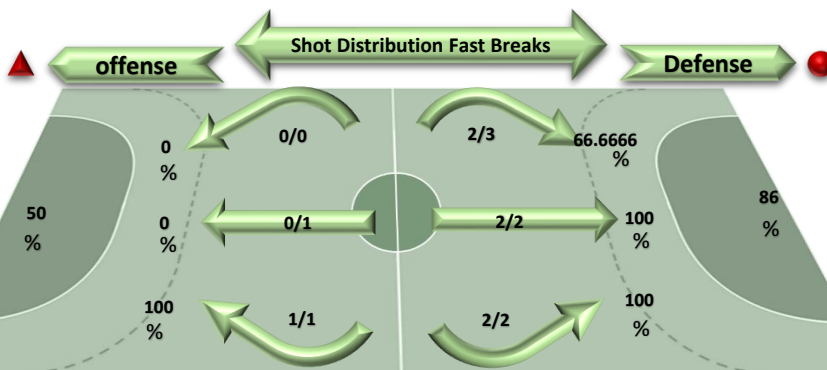

12 APENDI NDZILA

0/1		0/1

0