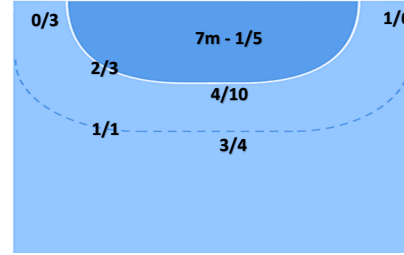

CONGO 25 vs 27 CAMEROUN
(14 - 12) (11 - 15)

CAMEROUN

Goalkeepers
Saves / Shots

Breakthrough - 0/4

0/2	1/1	0/4
3/6		1/2
1/8	1/3	3/11

Fastbreak - 1/7

Breakthrough - 2/6

1/3	2/2	0/4
3/7	0/1	3/4
2/8	1/2	2/8