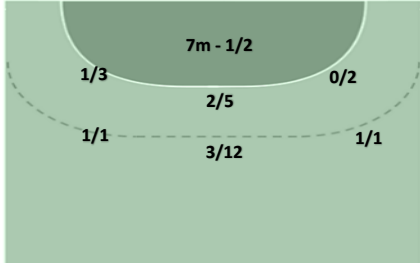

Dakar 2022
SEMI FINAL

GoalKeeper Saves / Shots distribution

Match No: 32

Ref: CHRISTINA LOVIN/SIMONA STANCU(ROU)

Date: 17/11/2022

Time : 17:00

City : Dakar

CONGO

CONGO 25 vs 27 CAMEROUN
(14 - 12) (11 - 15)

CAMEROUN

Goalkeepers
Saves / Shots

Breakthrough - 0/4

0/2	1/1	0/4
3/6		1/2
1/8	1/3	3/11

Fastbreak - 1/7