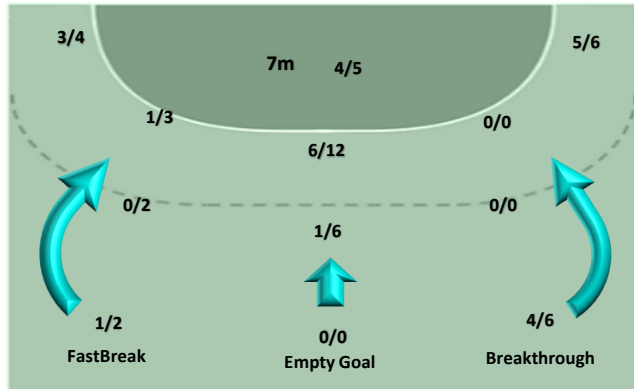

Players Shot Distribution

Match No: 32

Ref: CHRISTINA LOVIN/SIMONA STANCU(ROU)

Date: 17/11/2022

Time : 17:00

City : Dakar

CONGO

CONGO 25 vs 27 CAMEROUN
(14 - 12) (11 - 15)