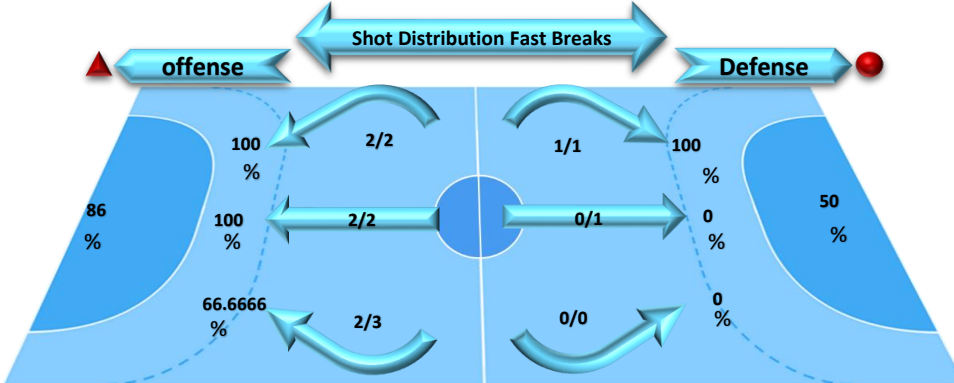

12 ABIANBAKON O Berth

	2/2	0/3
2/4		
1/4	0/1	0/3

16 AWU BESSONG Epah L

		0/1