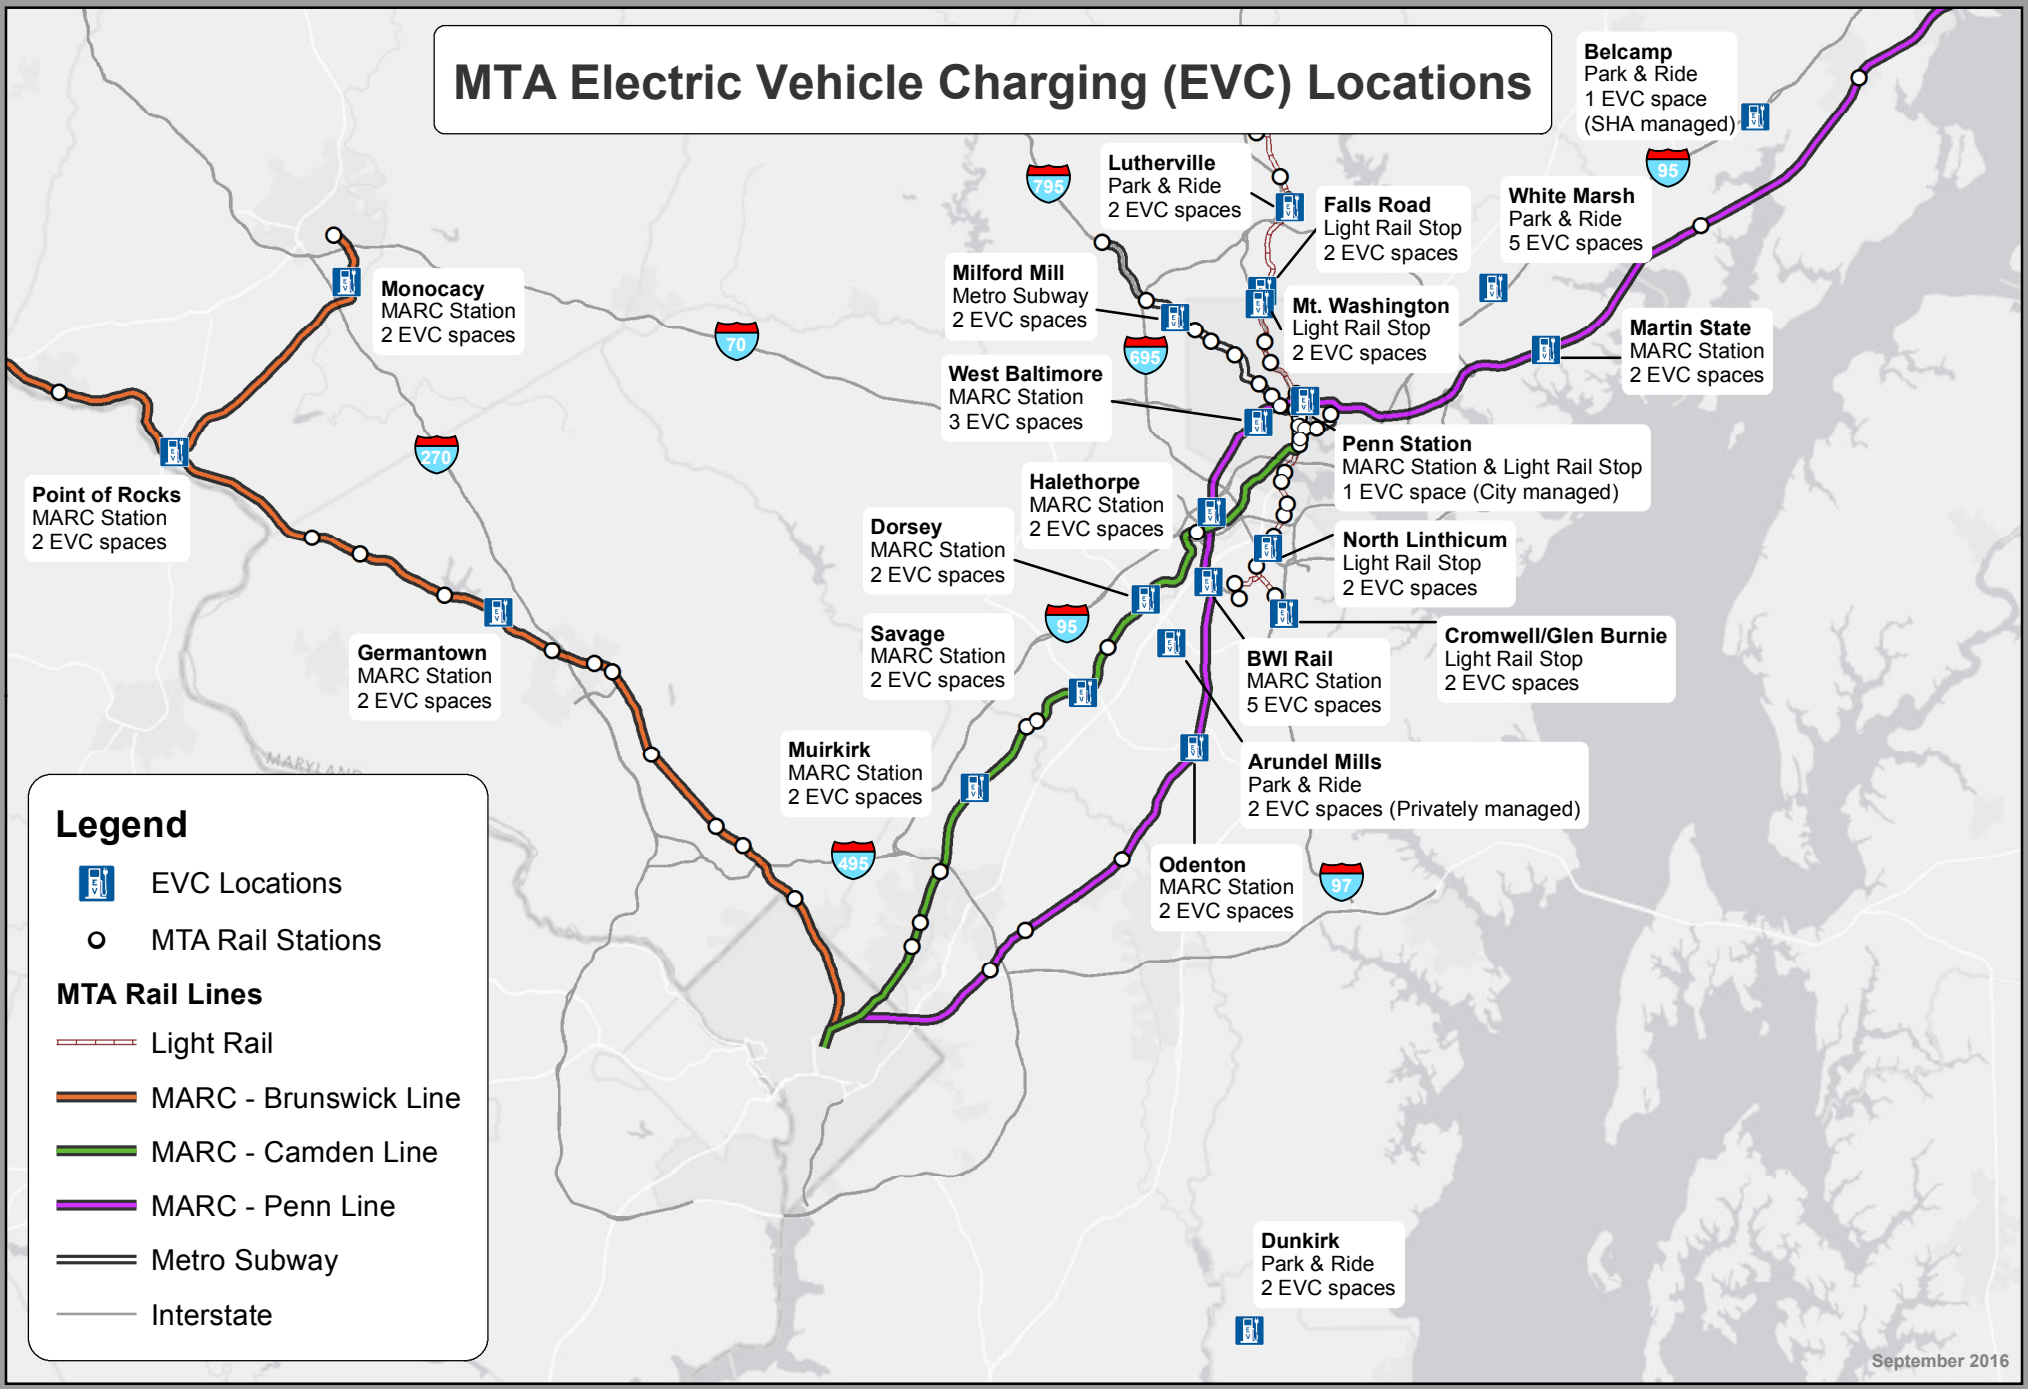

MTA Electric Vehicle Charging (EVC) Locations

Legend

- EVC Locations
- MTA Rail Stations

MTA Rail Lines

- Light Rail
- MARC - Brunswick Line
- MARC - Camden Line
- MARC - Penn Line
- Metro Subway
- Interstate