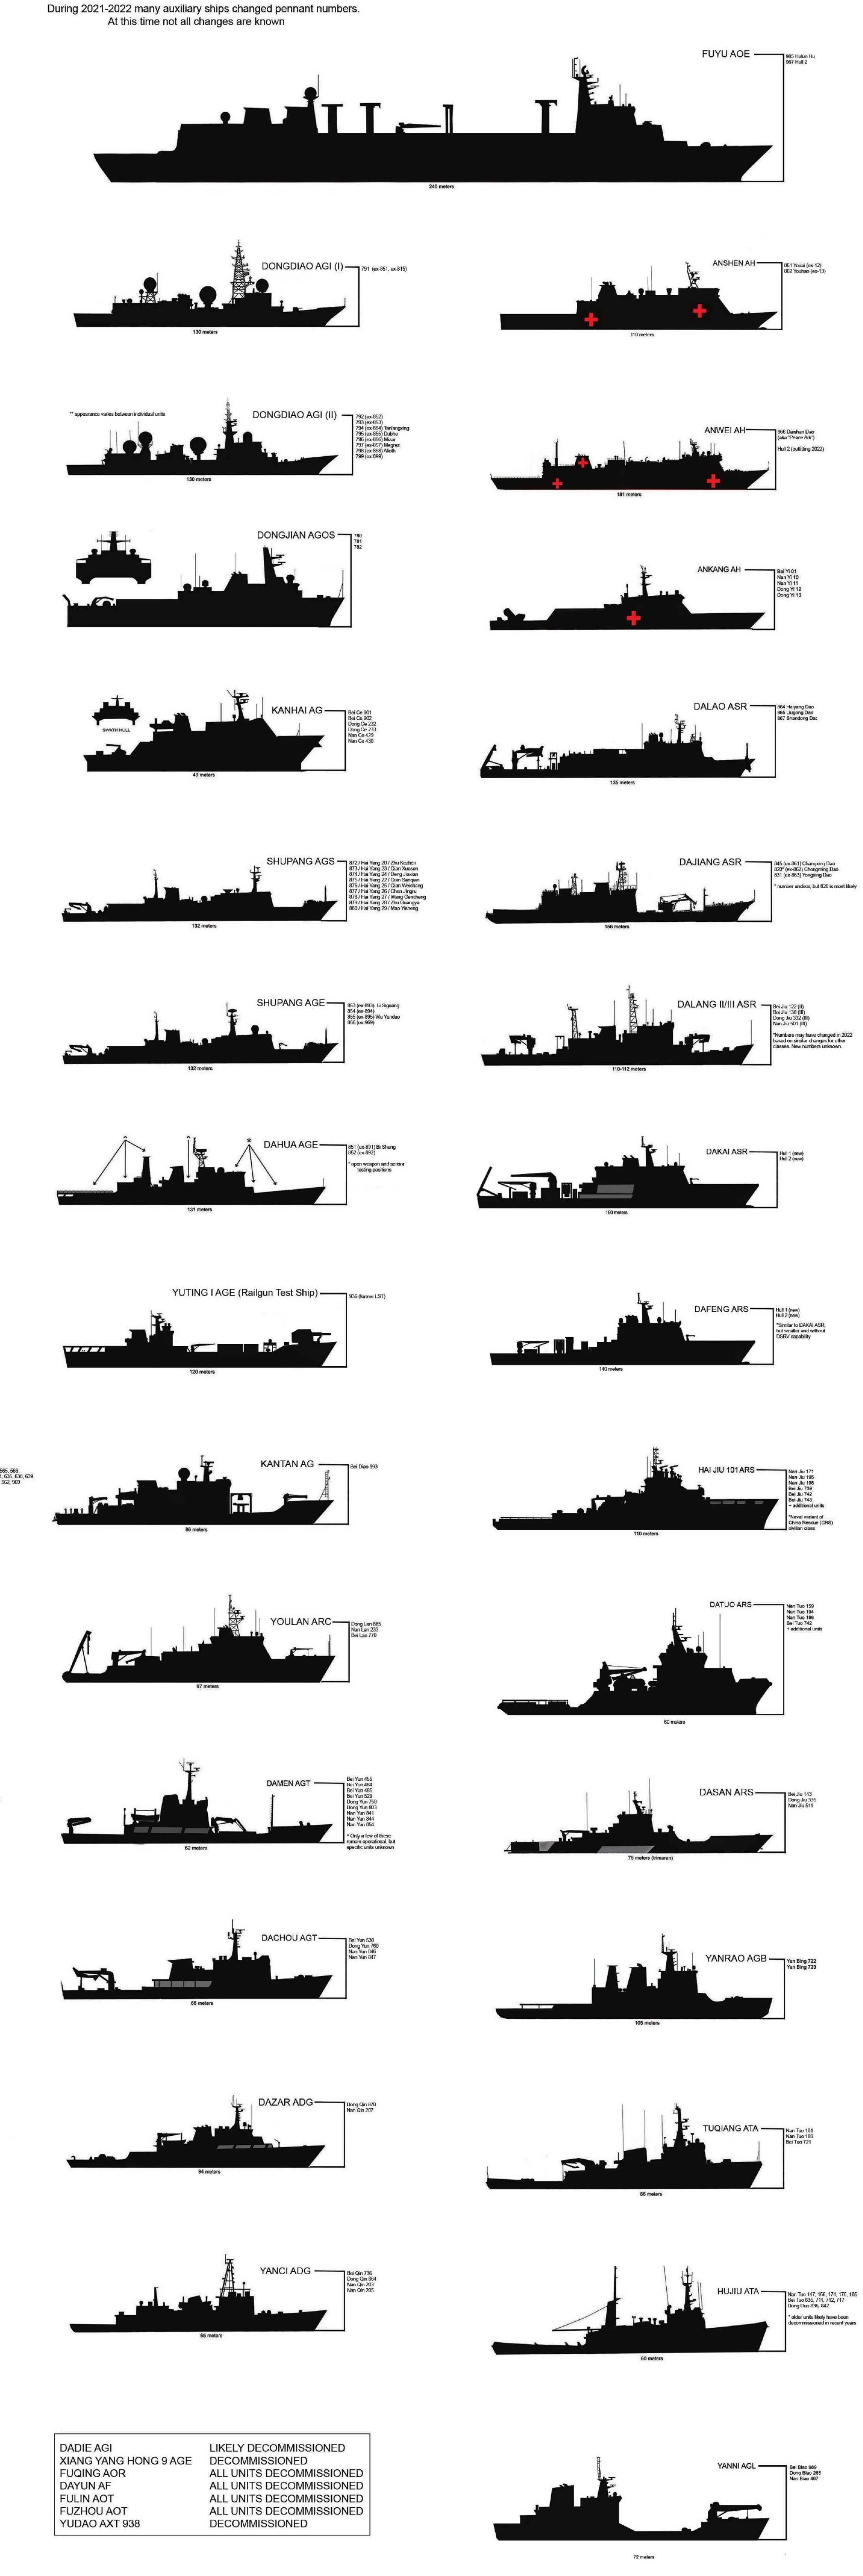

CHINA PEOPLE'S LIBERATION ARMY NAVY (PLAN), COAST GUARD, AND GOVERNMENT MARITIME FORCES

2022-2023 RECOGNITION AND IDENTIFICATION GUIDE

SURFACE COMBATANTS

NAVAL AUXILIARY SHIPS

CHINA COAST GUARD

MARITIME MILITIA

SANSHA CITY PATROL

OTHER GOVERNMENT ORGANIZATIONS

AMPHIBIOUS SHIPS AND CRAFT

MINE WARFARE SHIPS AND CRAFT

PEOPLE'S LIBERATION ARMY MARITIME TRANSPORT AND BORDER DEFENSE (MTS-MBDF)

MARITIME SAFETY ADMINISTRATION (MSA)

CHINA RESCUE (CRS)