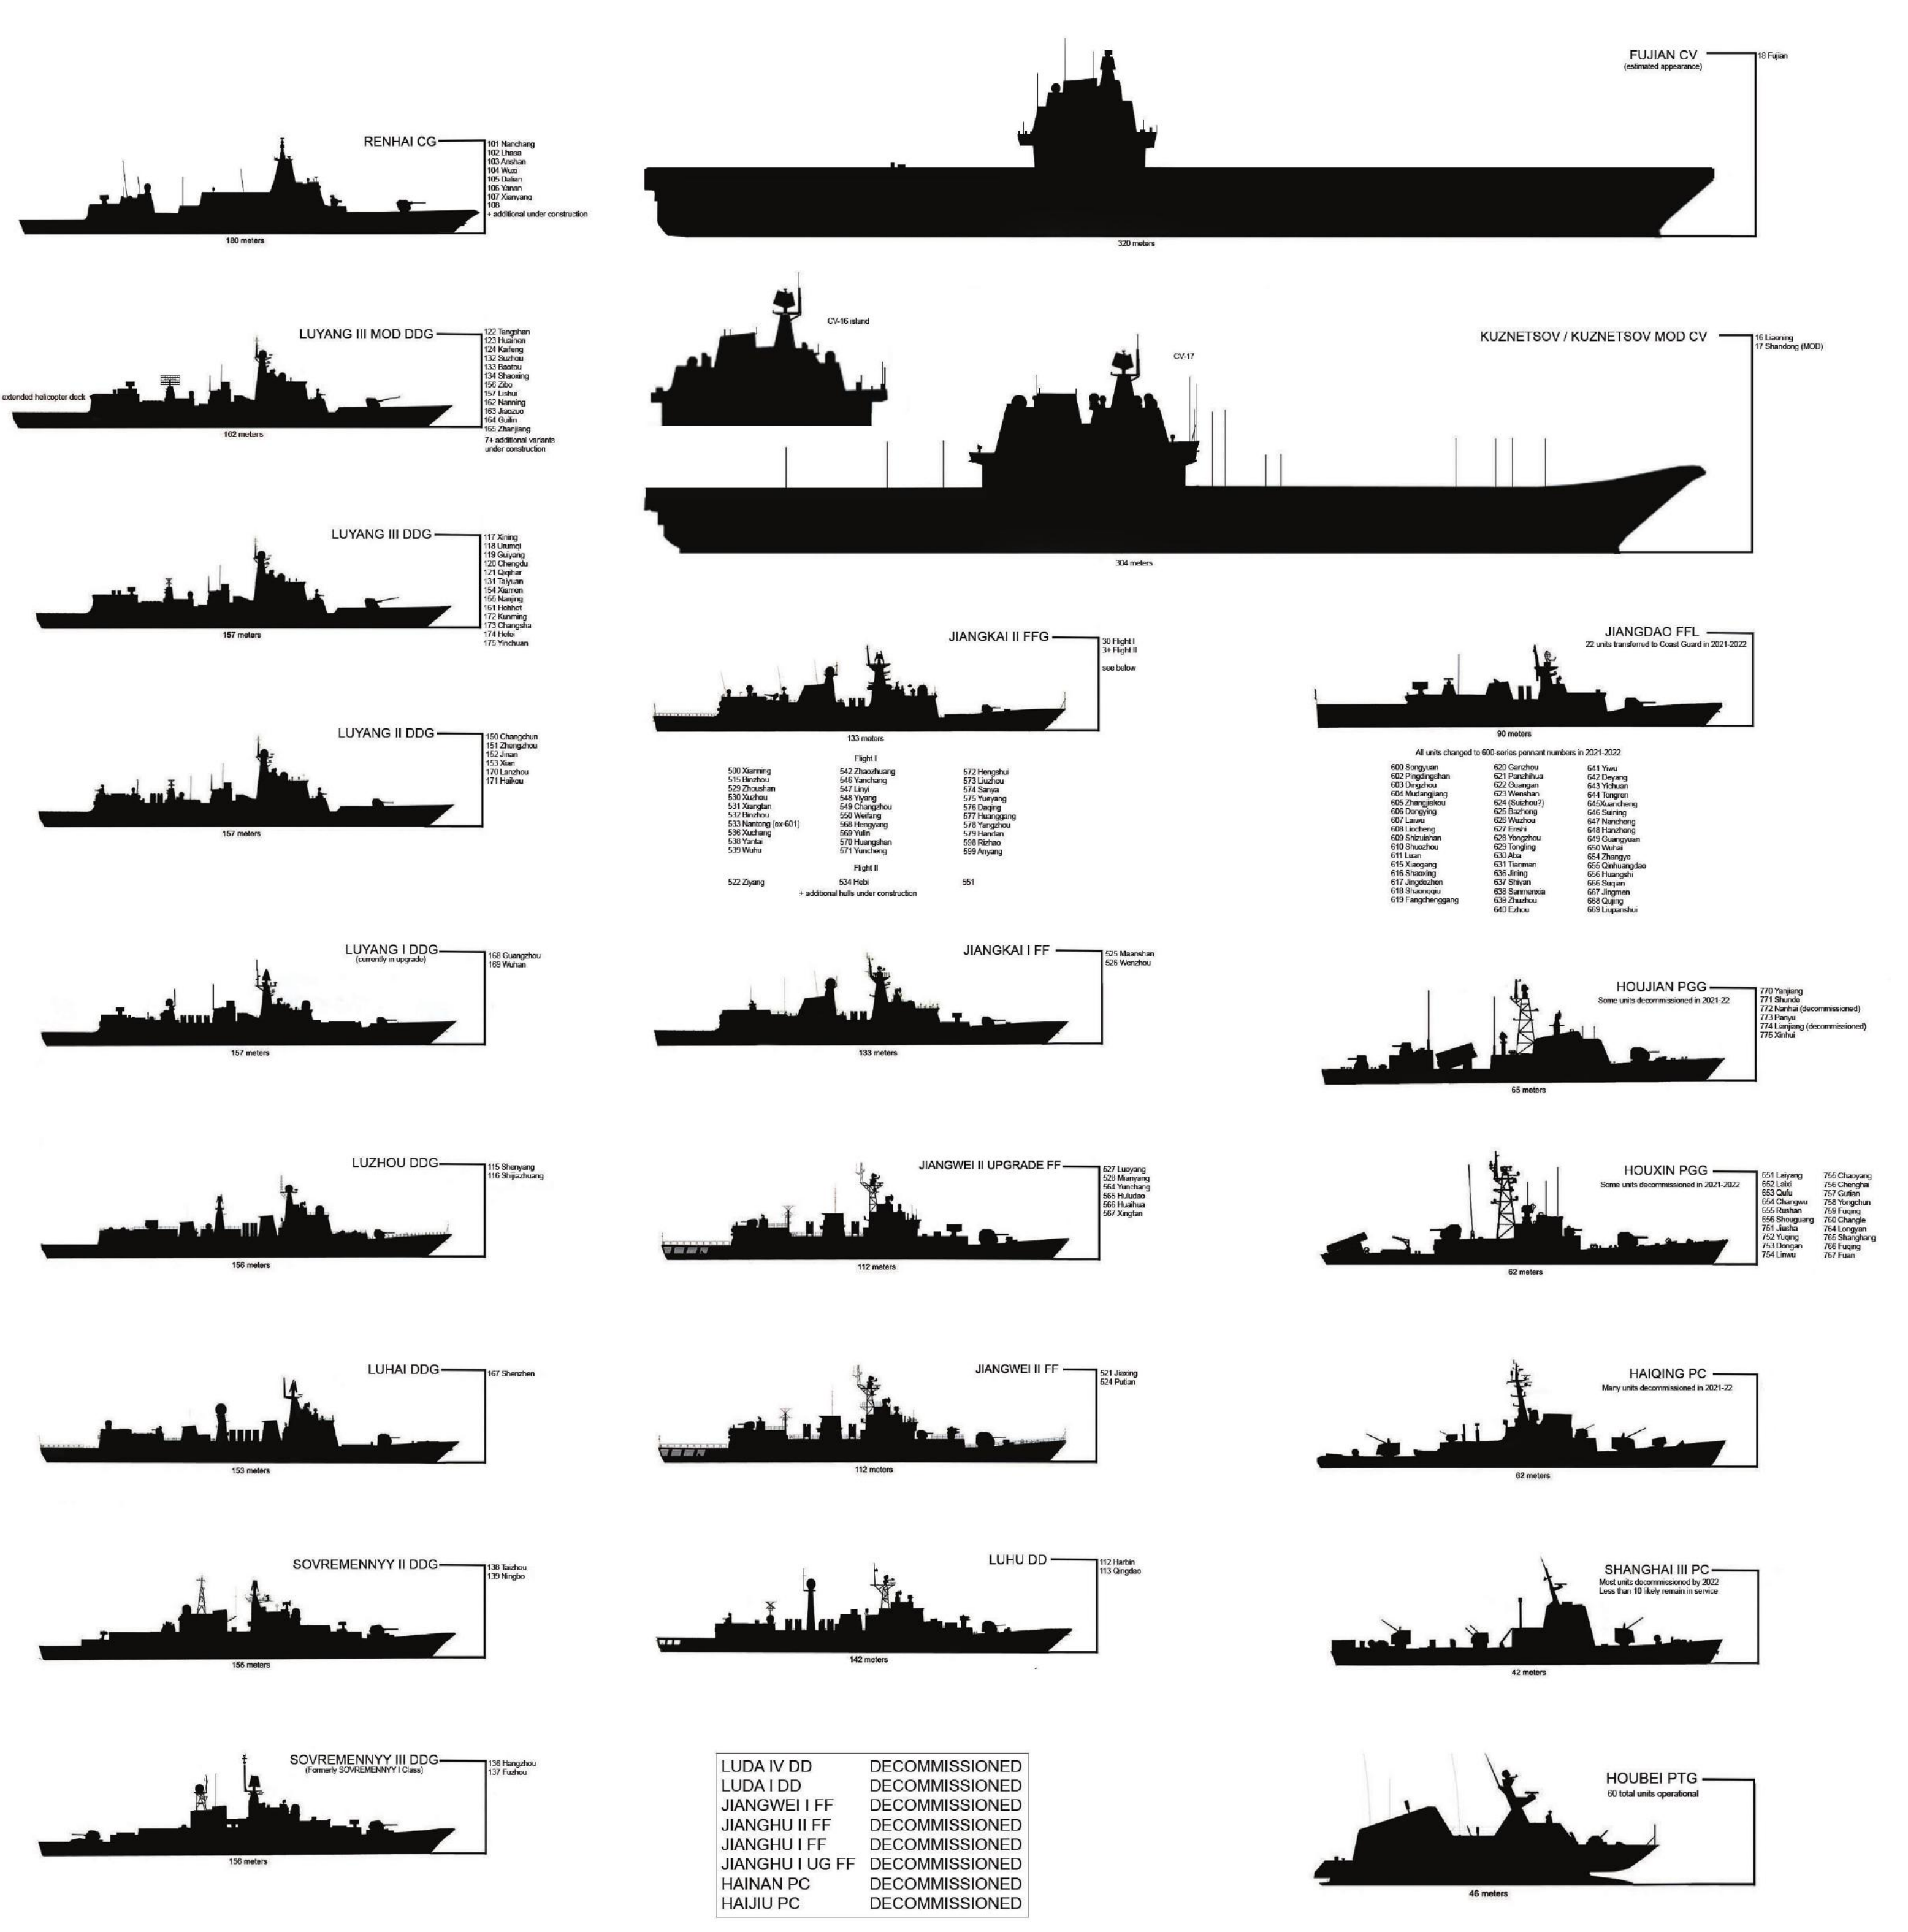

CHINA PEOPLE'S LIBERATION ARMY NAVY (PLAN), COAST GUARD, AND GOVERNMENT MARITIME FORCES

2022-2023 RECOGNITION AND IDENTIFICATION GUIDE

SURFACE COMBATANTS

NAVAL AUXILIARY SHIPS

CHINA COAST GUARD

MARITIME MILITIA

SANSHA CITY PATROL

OTHER GOVERNMENT ORGANIZATIONS

AMPHIBIOUS SHIPS AND CRAFT

MINE WARFARE SHIPS AND CRAFT

PEOPLE'S LIBERATION ARMY MARITIME TRANSPORT AND BORDER DEFENSE (MTS-MBDF)

MARITIME SAFETY ADMINISTRATION (MSA)

CHINA RESCUE (CRS)