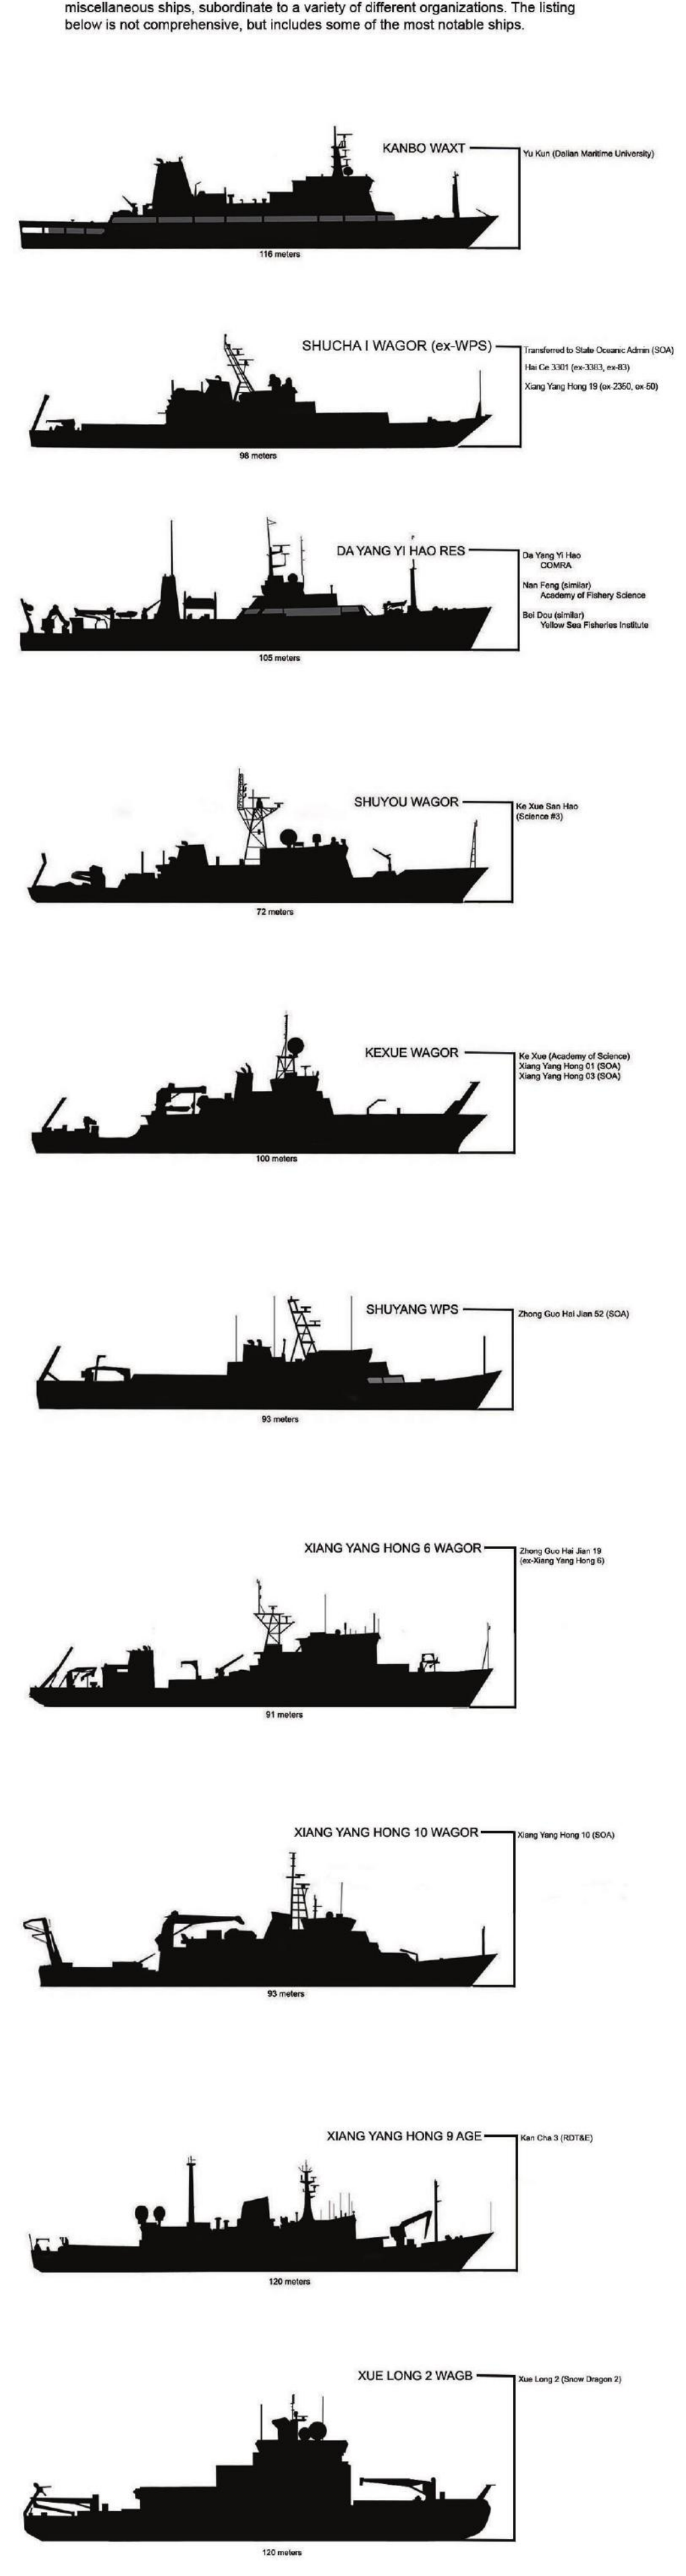

CHINA PEOPLE'S LIBERATION ARMY NAVY (PLAN), COAST GUARD, AND GOVERNMENT MARITIME FORCES

2022-2023 RECOGNITION AND IDENTIFICATION GUIDE

SURFACE COMBATANTS

NAVAL AUXILIARY SHIPS

CHINA COAST GUARD

MARITIME MILITIA

SANSHA CITY PATROL

OTHER GOVERNMENT ORGANIZATIONS

AMPHIBIOUS SHIPS AND CRAFT

MINE WARFARE SHIPS AND CRAFT

PEOPLE'S LIBERATION ARMY MARITIME TRANSPORT AND BORDER DEFENSE (MTS-MBDF)

MARITIME SAFETY ADMINISTRATION (MSA)

CHINA RESCUE (CRS)