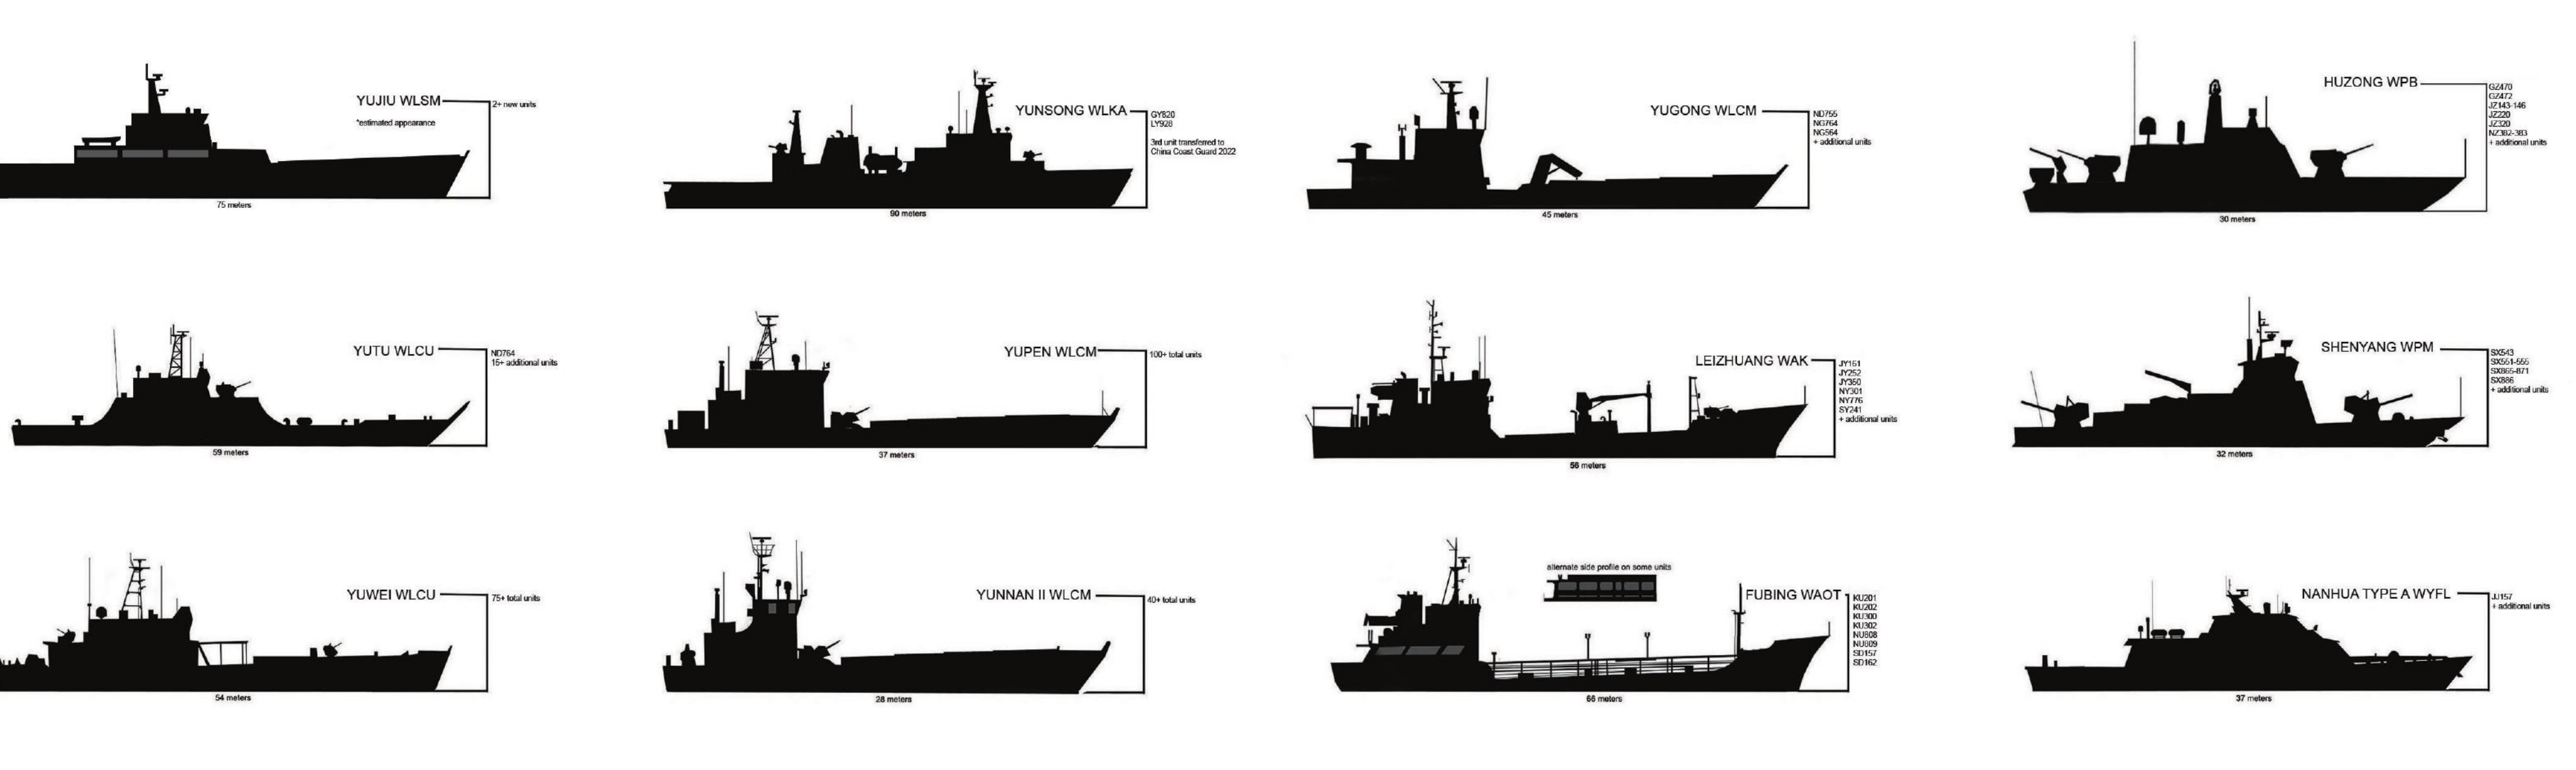

SANSHA CITY PATROL

OTHER GOVERNMENT ORGANIZATIONS

AMPHIBIOUS SHIPS AND CRAFT

MINE WARFARE SHIPS AND CRAFT

PEOPLE'S LIBERATION ARMY MARITIME TRANSPORT AND BORDER DEFENSE (MTS-MBDF)

MARITIME SAFETY ADMINISTRATION (MSA)

CHINA RESCUE (CRS)