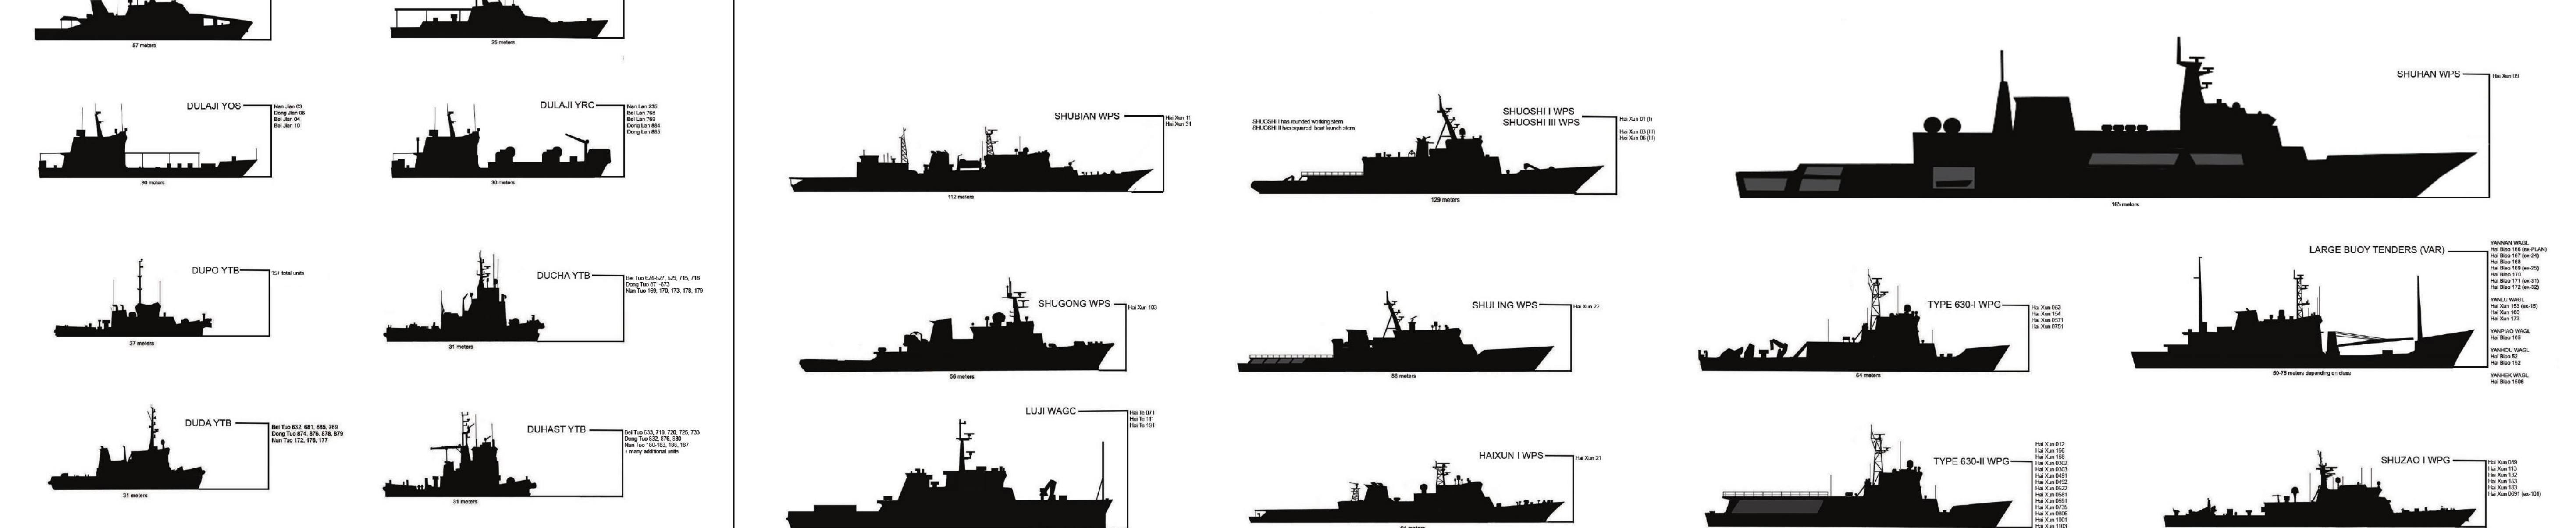

SANSHA CITY PATROL

OTHER GOVERNMENT ORGANIZATIONS

AMPHIBIOUS SHIPS AND CRAFT

MINE WARFARE SHIPS AND CRAFT

PEOPLE'S LIBERATION ARMY MARITIME TRANSPORT AND BORDER DEFENSE (MTS-MBDF)

MARITIME SAFETY ADMINISTRATION (MSA)

CHINA RESCUE (CRS)