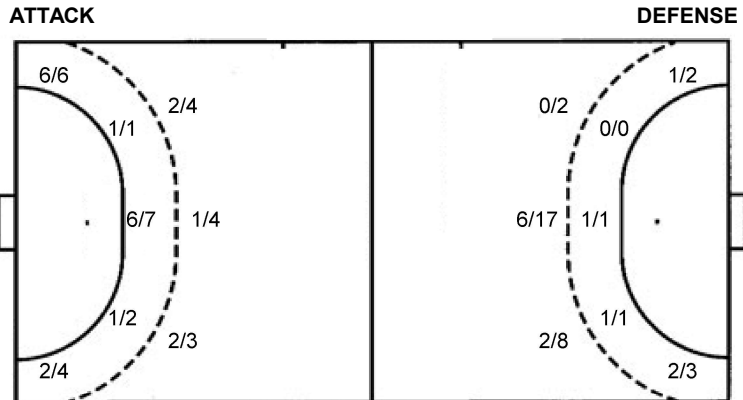

Shots by position

7m penalties	2/2	7m penalties	2/3
Fastbreak	6/6	Fastbreak	0/1
Breakthrough	5/5	Breakthrough	2/3
Long dist.	0/0	Long dist.	0/0

Shooting statistics

Position	Goals	Sav.	Miss.	Post	Blk.	Total	%
Back (9m)	5	4	1	0	1	11	45
Line (6m)	8	1	1	0	0	10	80
Wing	8	0	2	0	0	10	80
7m penalties	2	0	0	0	0	2	100
Fastbreak	6	0	0	0	0	6	100
Breakthrough	5	0	0	0	0	5	100
Total	34	5	4	0	1	44	77