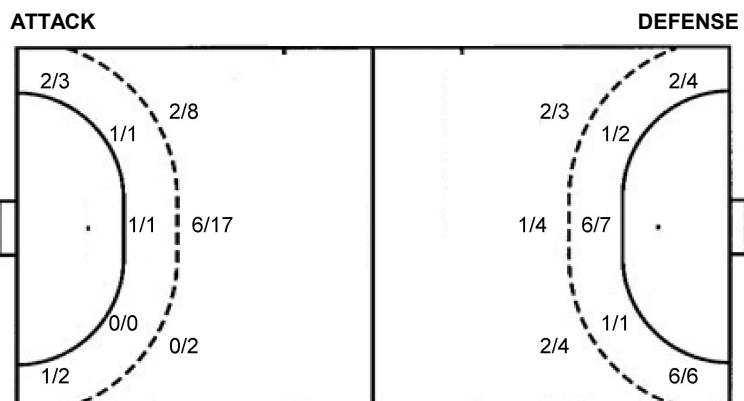

Match Team Statistics

Match No.

CSM Galati 17 - 34 CS Rapid Bucures

(8 - 18) (9 - 16)

3.5.2023. 18:00

Attendance: 250

Sala Sporturilor Galati

Referees: Ionut Daniel Bargauan (ROU) / Marcel Nicolaevici (ROU)

Shot distribution by player

2 L. Lazar	3 A. Lopataru	6 A. Merla	7 I. Eiler	9 C. Andrita	10 M. Bichir	11 A. Prescura
0/1				0/2		3/3
			0/1	0/1	1/1	1/1
0/1	1/1			0/1	0/2	1/2
			1 post	2 miss. 3 block	1 miss. 1 block	
14 I. Sava	17 A. Taiwan	20 I. Ichim	22 I. Tanasa	23 M. Manolachi	77 K. Mancic	TOTAL
	1/1			1/1		1/2
	1/1					3/4
	1/1	0/1				0/1
	1 miss.	1 post 1 miss.				2/5
						3/6
						2/2
						2/4
						2 post 5 miss. 4 block

Saves distribution goalkeepers

1 A. Micu	16 N. Petre	96 A. Prodan	TOTAL
0/1	0/2	0/1	0/3
0/1	0/1	0/3	0/2
0/2	1/1	0/5	1/8
0/2	1/1	0/5	1/2
			1/5
			1/4
			0/8

Shots by position

7m penalties 2/3
Fastbreak 0/1
Breakthrough 2/3
Long dist. 0/0

7m penalties 2/2
Fastbreak 6/6
Breakthrough 5/5
Long dist. 0/0

Shooting statistics

Position	Goals	Sav.	Miss.	Post	Blk.	Total	%
Back (9m)	8	9	5	1	4	27	30
Line (6m)	2	0	0	0	0	2	100
Wing	3	1	0	1	0	5	60
7m penalties	2	1	0	0	0	3	67
Fastbreak	0	1	0	0	0	1	0
Breakthrough	2	1	0	0	0	3	67
Total	17	13	5	2	4	41	41

Jersey number Tot. Total shooting 6m 6m (line) shooting 9m 9m shooting Wng Wing shooting FB Fastbreak sh. 7m 7m penalty sh.
Brk. Breakthrough sh. LD Long distance sh. As. Assists PC Pass clear chance E7 Earned 7m pen. TF Technical faults St. Steals
2m 2m punishments C7. Committed 7m E2 Earned 2m pun. YC. Yellow cards R/B Red/Blue cards Blk. Blocks S Starting Line-up