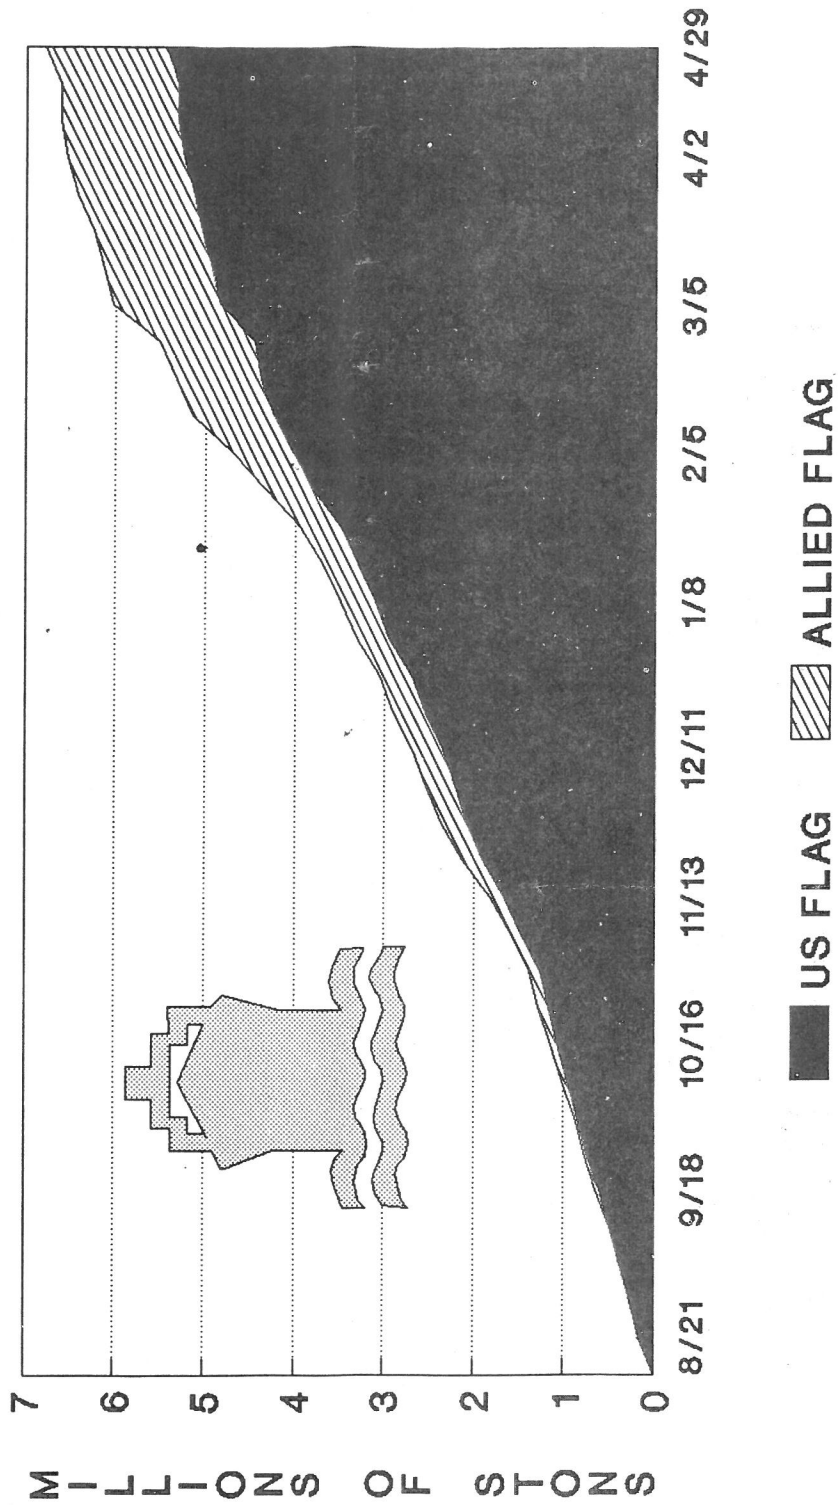

APPENDIX K

SEALIFT

DESERT STORM SEALIFT DRY CARGO DELIVERY PROFILE

PHASE I : PHASE II : FORCE MOD : AMMO

AS OF 29 APRIL 1991

DESERT STORM SEALIFT TANKER DELIVERY PROFILE

AS OF 29 APRIL 1991