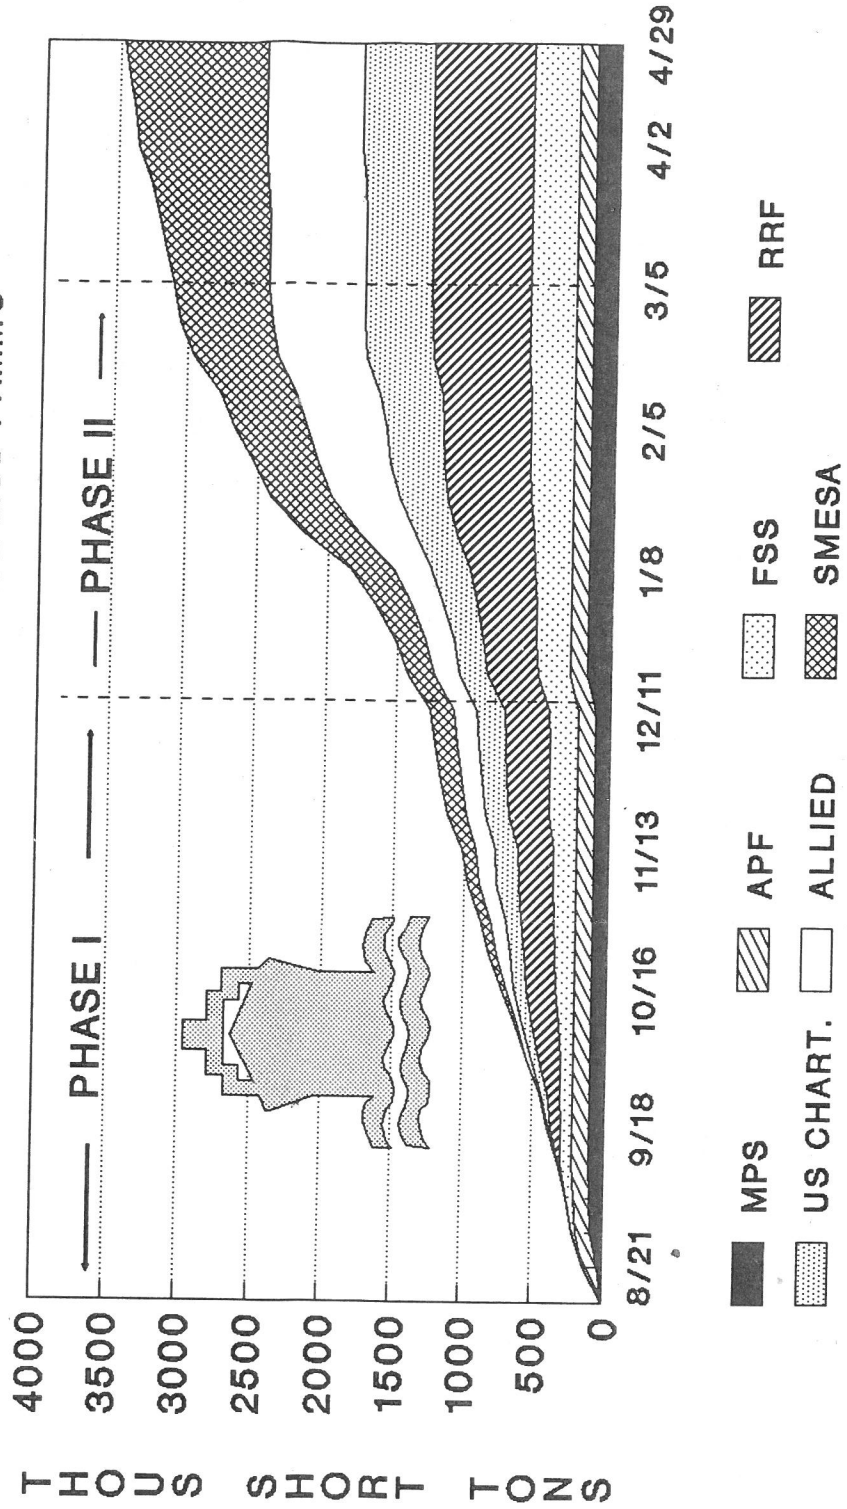

APPENDIX K

SEALIFT

DESERT STORM SEALIFT DRY CARGO DELIVERY PROFILE

PHASE I : PHASE II : FORCE MOD : AMMO

AS OF 29 APRIL 1991

DESERT STORM SEALIFT TANKER DELIVERY PROFILE

AS OF 29 APRIL 1991