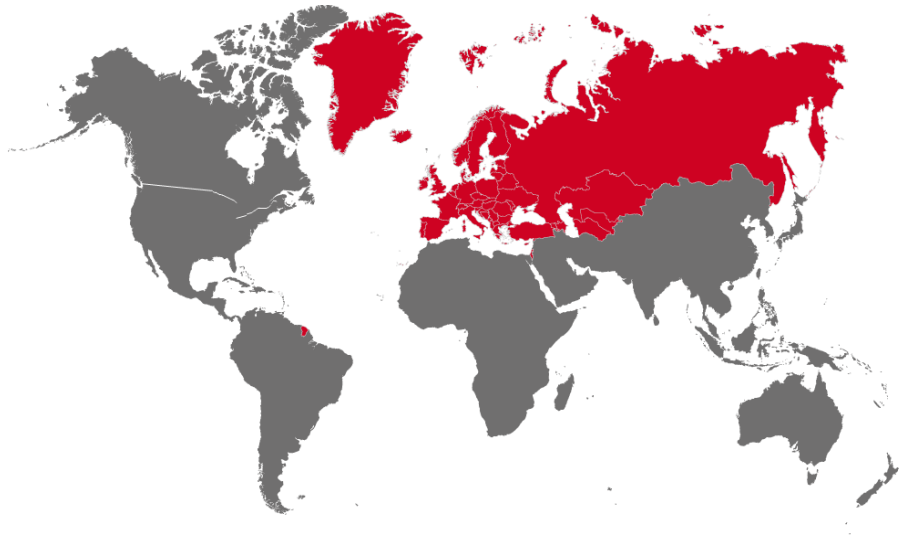

Europe

NAME OF MEMBER	DATE OF MEMBERSHIP
Albania	31/08/1992
Andorra	03/09/1998
Armenia	30/06/1992
Austria	21/01/1953
Azerbaijan	17/06/1992
Belarus	16/12/1993
Belgium	11/12/1952
Bosnia and Herzegovina	04/07/2008
Bulgaria	01/08/1973
Croatia	01/07/1993
Cyprus	31/08/1967
Czech Republic	01/01/1993
Denmark	19/10/1951
Estonia	18/06/1992
European Union**	
Finland	27/01/1961
France	06/10/1952
Georgia	26/10/1993
Germany	04/11/1952
Greece	10/12/1951
Hungary	16/09/1968
Iceland	15/02/1971
Ireland	23/09/1952
Israel	23/05/1958