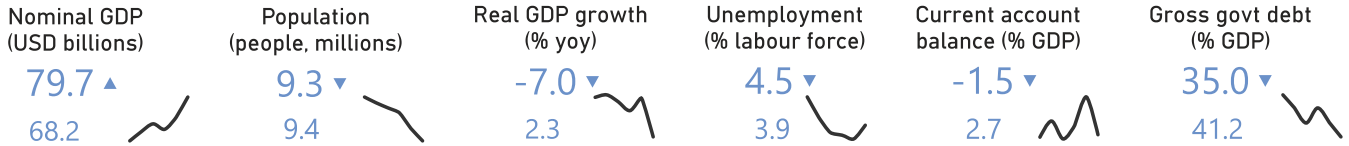

## BELARUS

Key economic indicators: 2022 (top), 2021 (bottom) and sparkline (2017-2022). Estimates are blue. Source: IMF WEO

### Australia - Belarus investment, 2021 (stocks)

Source: ABS

Investment in Belarus		Investment from Belarus	
Total (A\$m)	FDI (A\$m)	Total (A\$m)	FDI (A\$m)
np	-	1	-
Destination Ranking: na		Source Ranking: na	