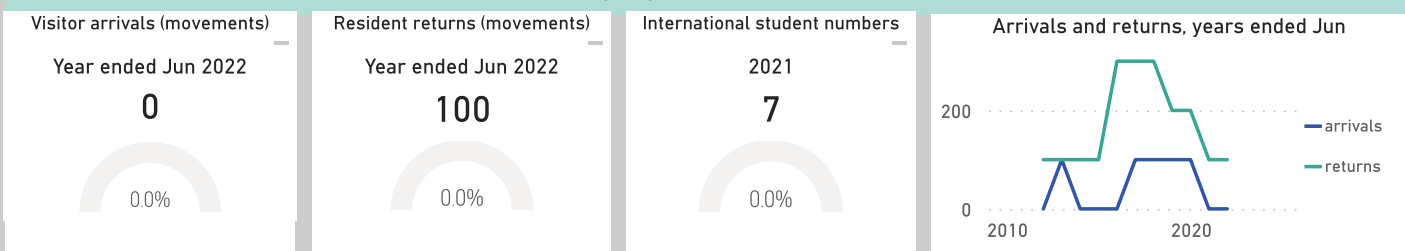

Flow of people from Cote d'Ivoire

Source: Home Affairs, DESE

Compiled by the Trade Data Section, DFAT, using the latest data from the ABS, the IMF and various international sources.

IMF data may include forecasts or projections for recent years.

Merchandise trade data may exclude confidential items of trade. Totals may not add up due to rounding. Investment data is stocks as at end December. All data may be subject to future revisions.

GDP - Gross Domestic Product. na - Data is not available. np - Data is not published. f.c.f - Fresh, chilled or frozen. nes - Not elsewhere specified.