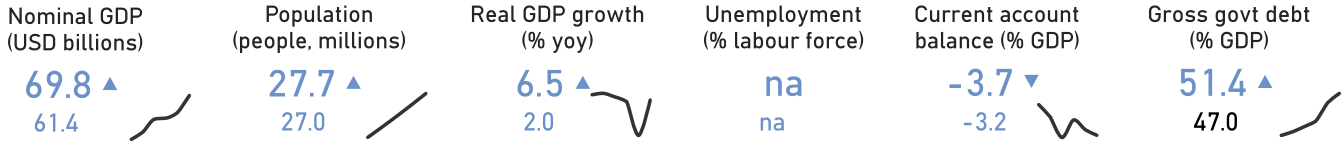

## COTE D'IVOIRE

Key economic indicators: 2021 (top), 2020 (bottom) and sparkline (2016-2021). Estimates are blue. Source: IMF WEO