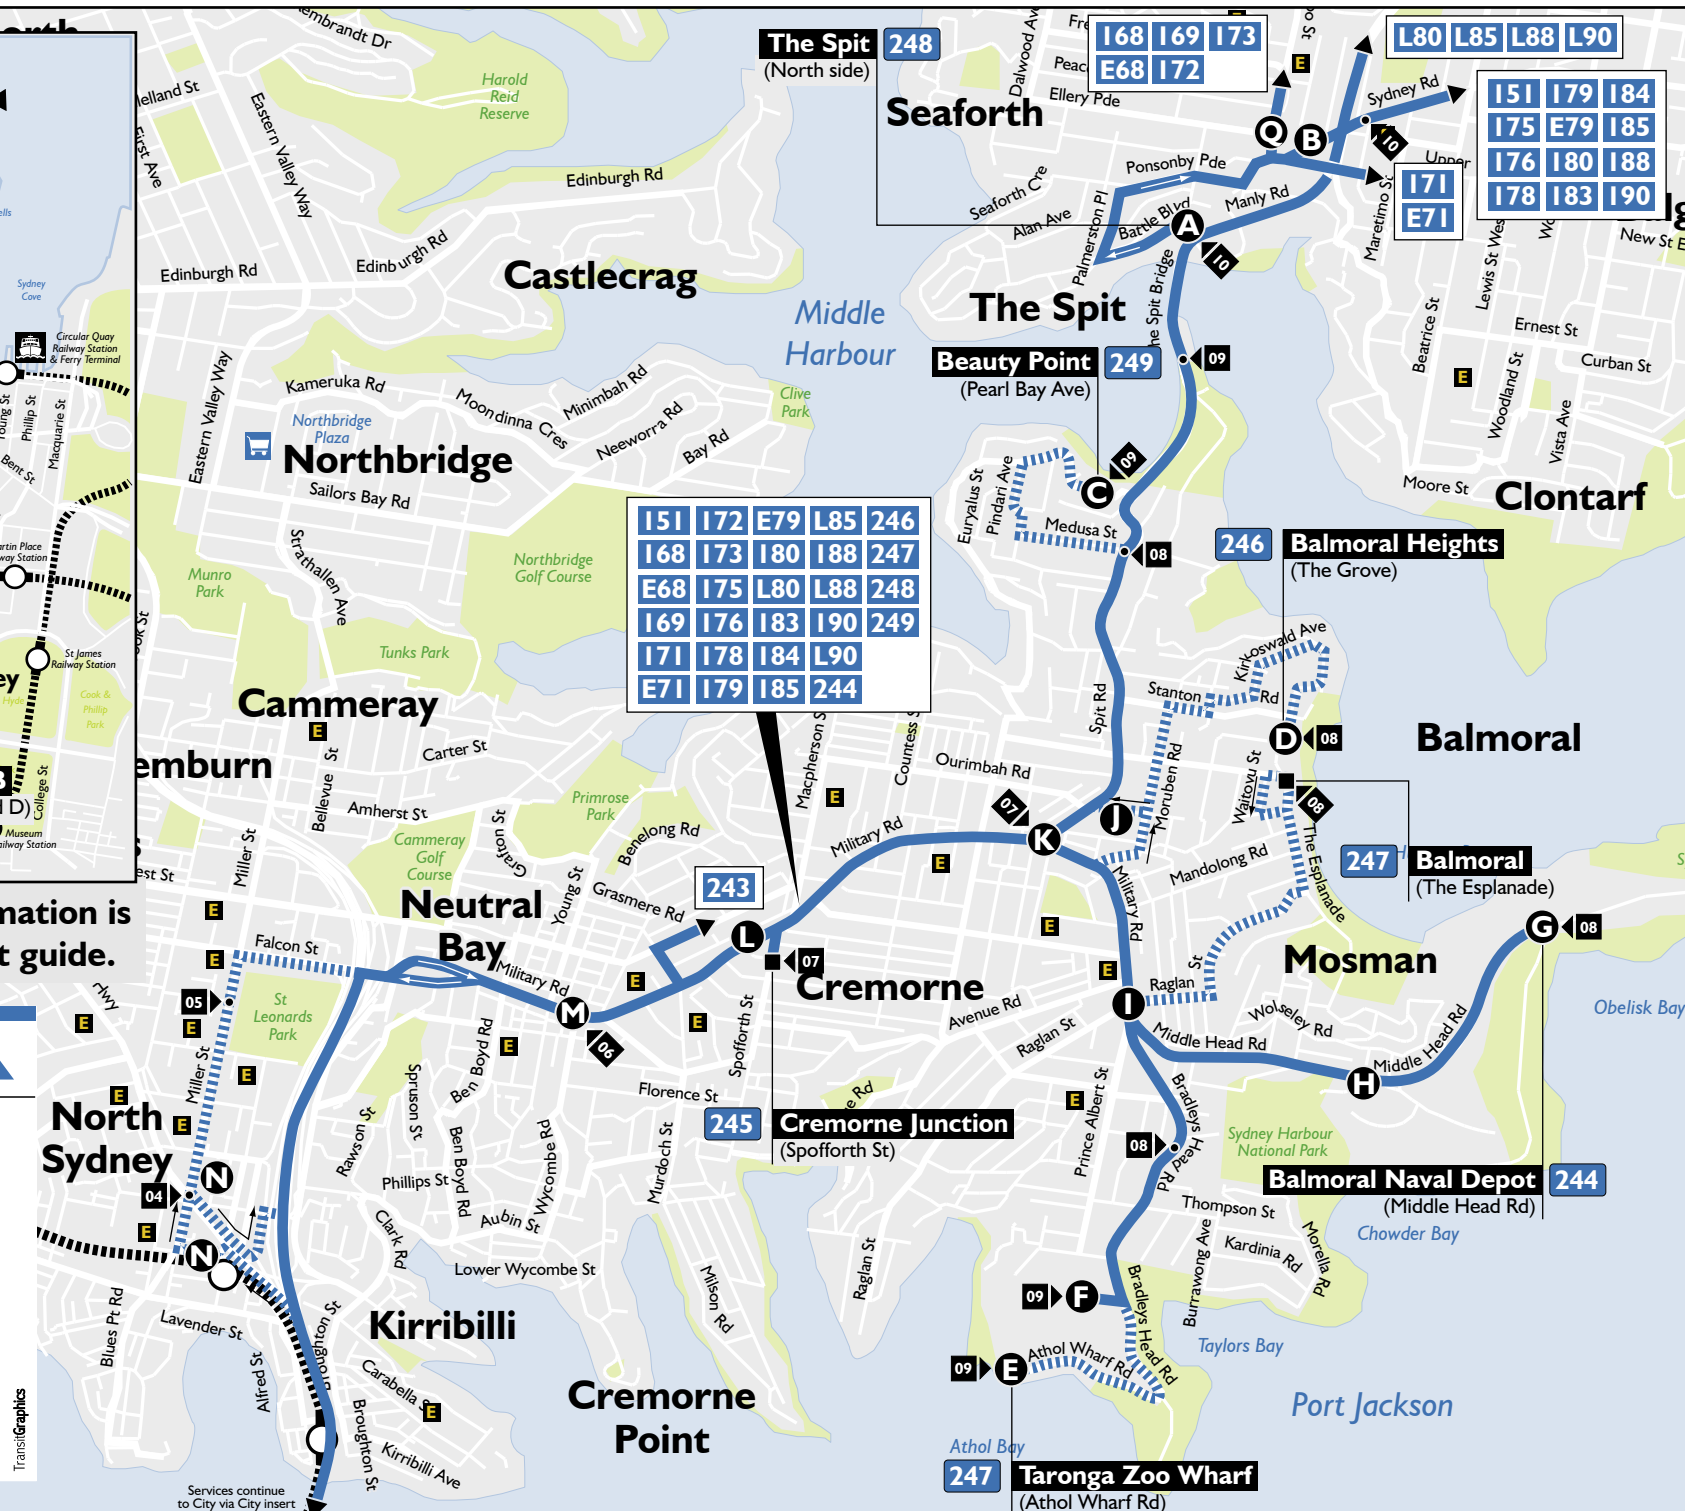

244/245/246/247/248/249 Mosman ◀ City

Sydney CBD

Fare and Ticket information is available in our ticket guide.

Legend

- Bus Route
- Timing Point (see timetable)
- Indicates Route Number
- Railway Line with Station
- Limited Service (see timetable)
- Shopping Centre
- School / Educational Institution
- Section Point

Diagrammatic Map - not to scale

151	172	E79	L85	246
168	173	180	188	247
E68	175	L80	L88	248
169	176	183	190	249
171	178	184	L90	
E71	179	185	244	

151	179	184
175	E79	185
176	180	188
178	183	190

168	169	173
E68	172	

L80	L85	L88	L90
-----	-----	-----	-----

243

245

245

244

247
