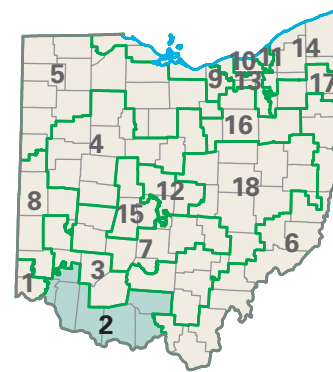

## Congressional District 2

0 20 40 Miles

**2** Congressional District

Adams County

Ohio (18 Districts)