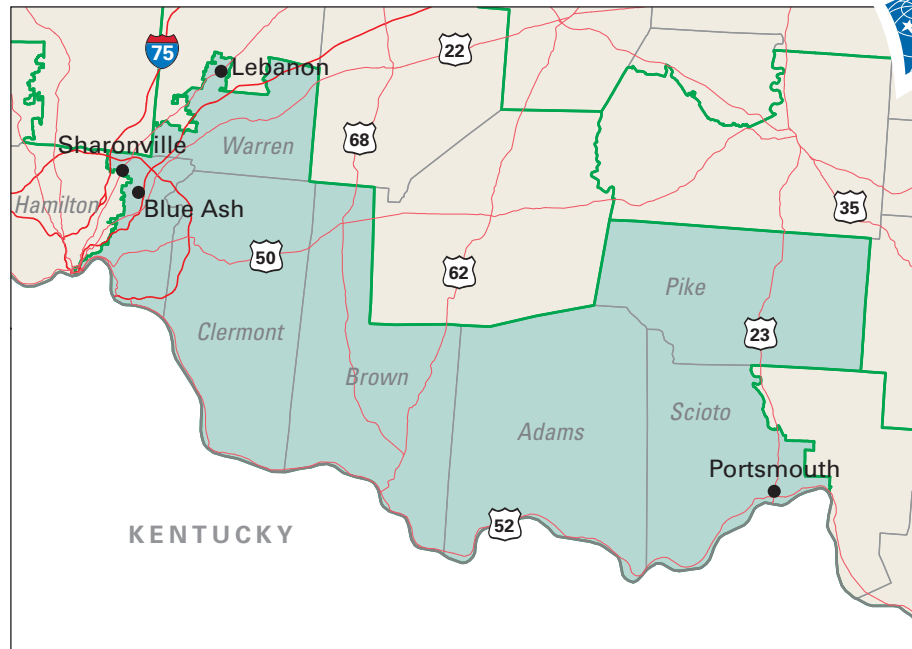

## Congressional District 2

0 20 40 Miles

**2** Congressional District

Adams County

Ohio (18 Districts)