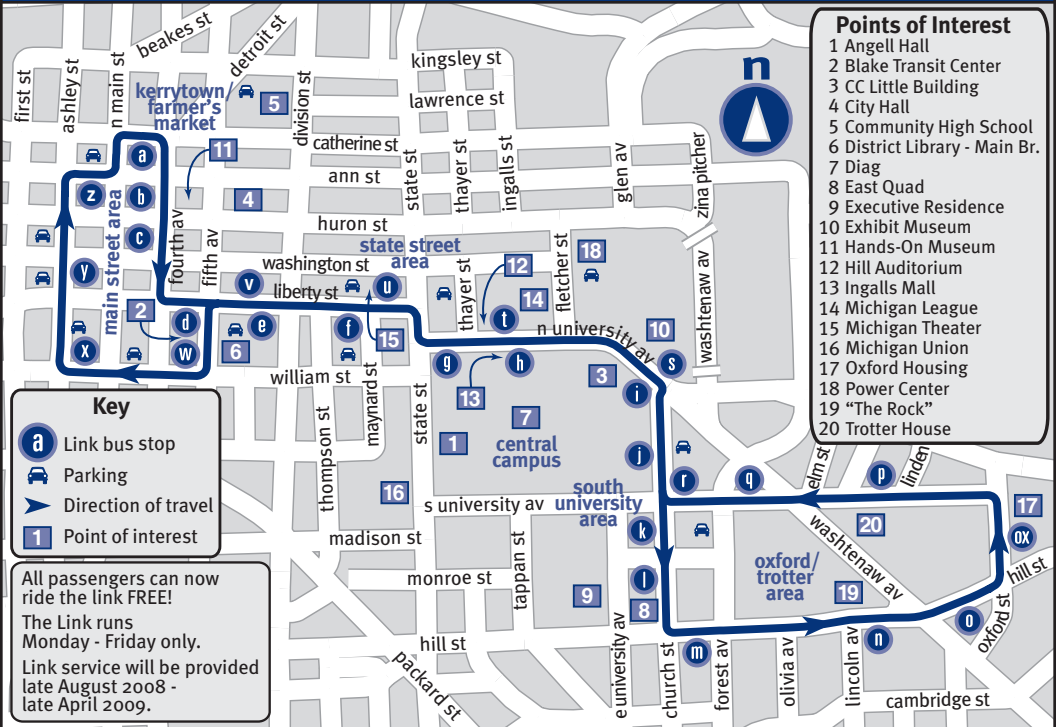

THE LINK

► To & From UM Oxford Housing ►

BUS STARTS AT
Oxford Housing

Bus arrives at
CC Little Building

Bus arrives at
Blake Transit Center

Bus arrives at
Ann/Ashley Parking Deck

Bus arrives at
Ingalls Mall

* Trip begins at stop N - "The Rock" area.

Schedule continues on next page..

THE LINK

► To & From UM Oxford Housing ►

BUS STARTS AT
Oxford
Housing
OX

Bus arrives at
CC Little
Building
S

Bus arrives at
Blake Transit
Center
W

Bus arrives at
Ann/Ashley
Parking Deck
Z

Bus arrives at
Ingalls Mall
h

BUS ENDS AT
Oxford
Housing
OX

WEEKDAY SCHEDULE - continued

P.M.

1:57	2:02	2:08	2:12	2:20	2:27
2:12	2:17	2:23	2:27	2:35	2:42
2:27	2:32	2:38	2:42	2:50	2:57
2:42	2:47	2:53	2:57	3:05	3:12
2:57	3:02	3:08	3:12	3:20	3:27
3:12	3:17	3:23	3:27	3:35	3:42
3:27	3:32	3:38	3:42	3:50	3:57
3:42	3:47	3:53	3:57	4:05	4:12
3:57	4:02	4:08	4:12	4:20	4:27
4:12	4:17	4:23	4:27	4:35	4:42
4:27	4:32	4:38	4:42	4:50	4:57
4:42	4:47	4:53	4:57	5:05	5:12
4:57	5:02	5:08	5:12	5:20	5:27
5:12	5:17	5:23	5:27	5:35	5:42
5:27	5:32	5:38	5:42	5:50	5:57
5:42	5:47	5:53	5:57	6:05	6:12
5:57	6:02	6:08	6:12	6:20	6:27
6:12	6:17	6:23	6:27	6:35	6:42
6:27	6:32	6:38	6:42	6:50	6:57
6:42	6:47	6:53	6:57	7:05	7:12
6:57	7:02	7:08	7:12	7:20	7:27
7:12	7:17	7:23	7:27	7:35	7:42
7:27	7:32	7:38	7:42	7:50	7:57
7:42	7:47	7:53	7:57	8:05	8:12
7:57	8:02	8:08	8:12	8:20	8:27
8:12	8:17	8:23	8:27	8:35	8:42
8:27	8:32	8:38	8:42	8:50	8:57
8:42	8:47	8:53	8:57	9:05	9:12
8:57	9:02	9:08	9:12	9:20	9:27
9:12	9:17	9:23	9:27	9:35	9:42
9:27	9:32	9:38	9:42	9:50	9:57
9:42	9:47	9:53	9:57	10:05	10:12
9:57	10:02	10:08	10:12	10:20	10:27
10:12	10:17	10:23	10:27	10:35	10:42
10:27	10:32	10:38	10:42	10:50	10:57
10:42	10:47	10:53	10:57	11:05	11:12
10:57	11:02	11:08	11:12	—	—