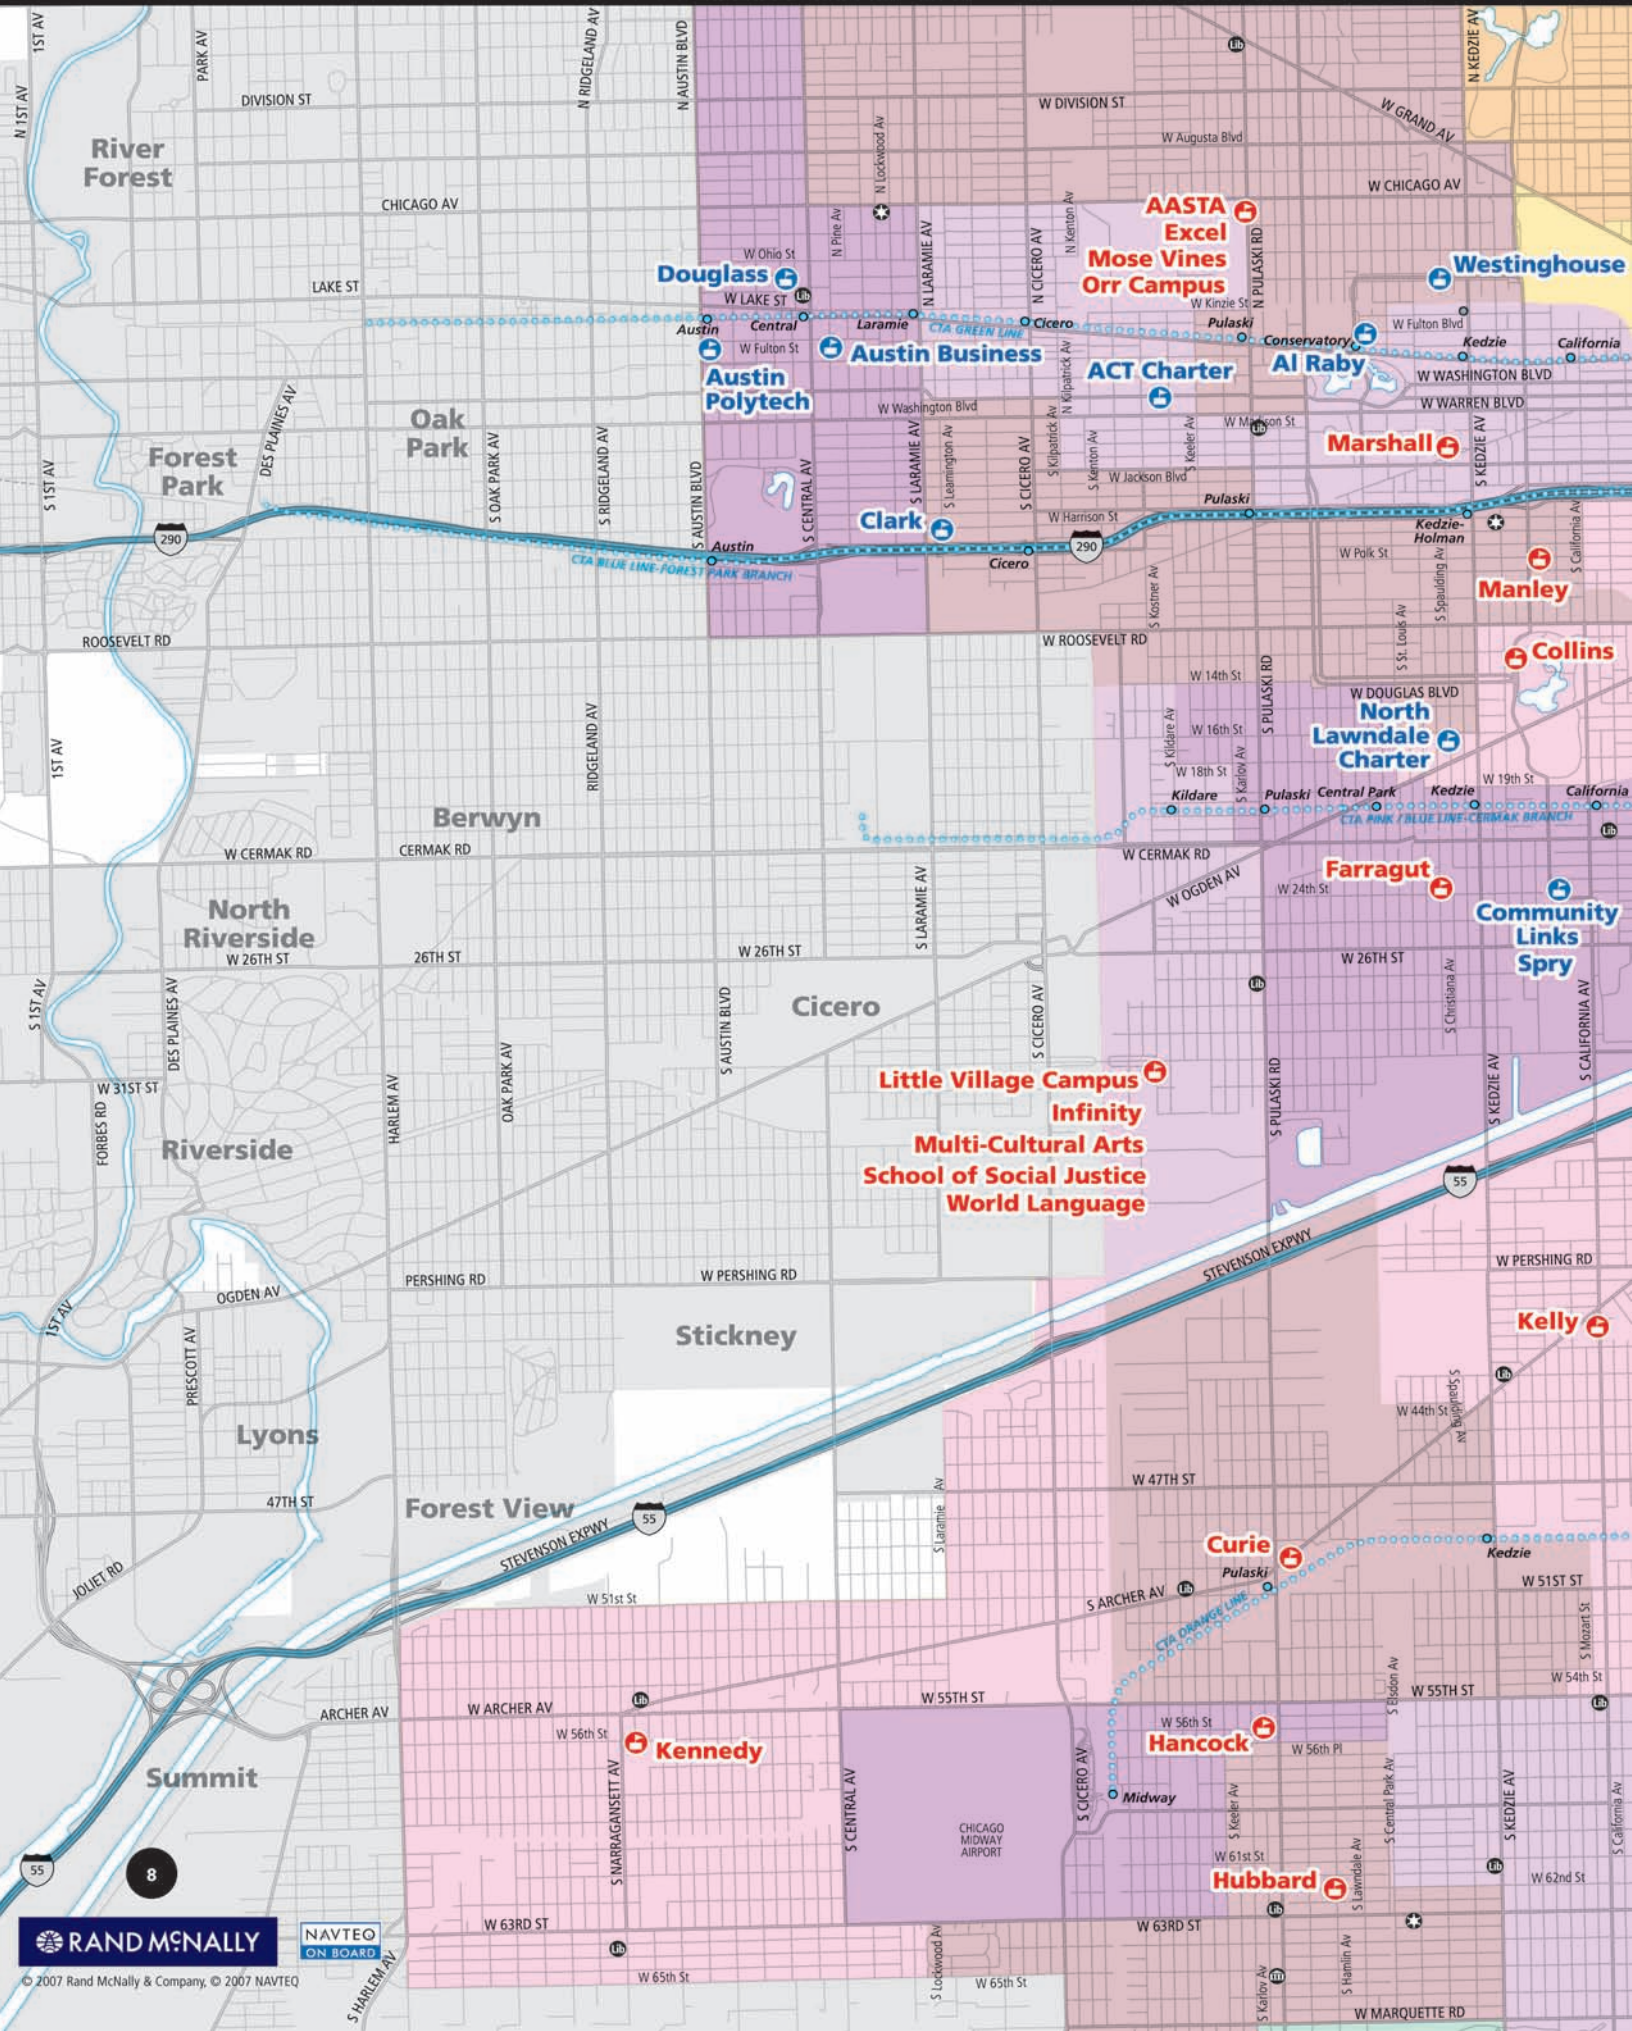

West/Central/South

LAKE MICHIGAN

Legend

- Attendance area School
- Charter School, Selective Enrollment, Magnet School, Special Education
- Library
- Law enforcement
- CTA station
- Transit line

Team Englewood and Urban Prep profiles are in the Far South Zone