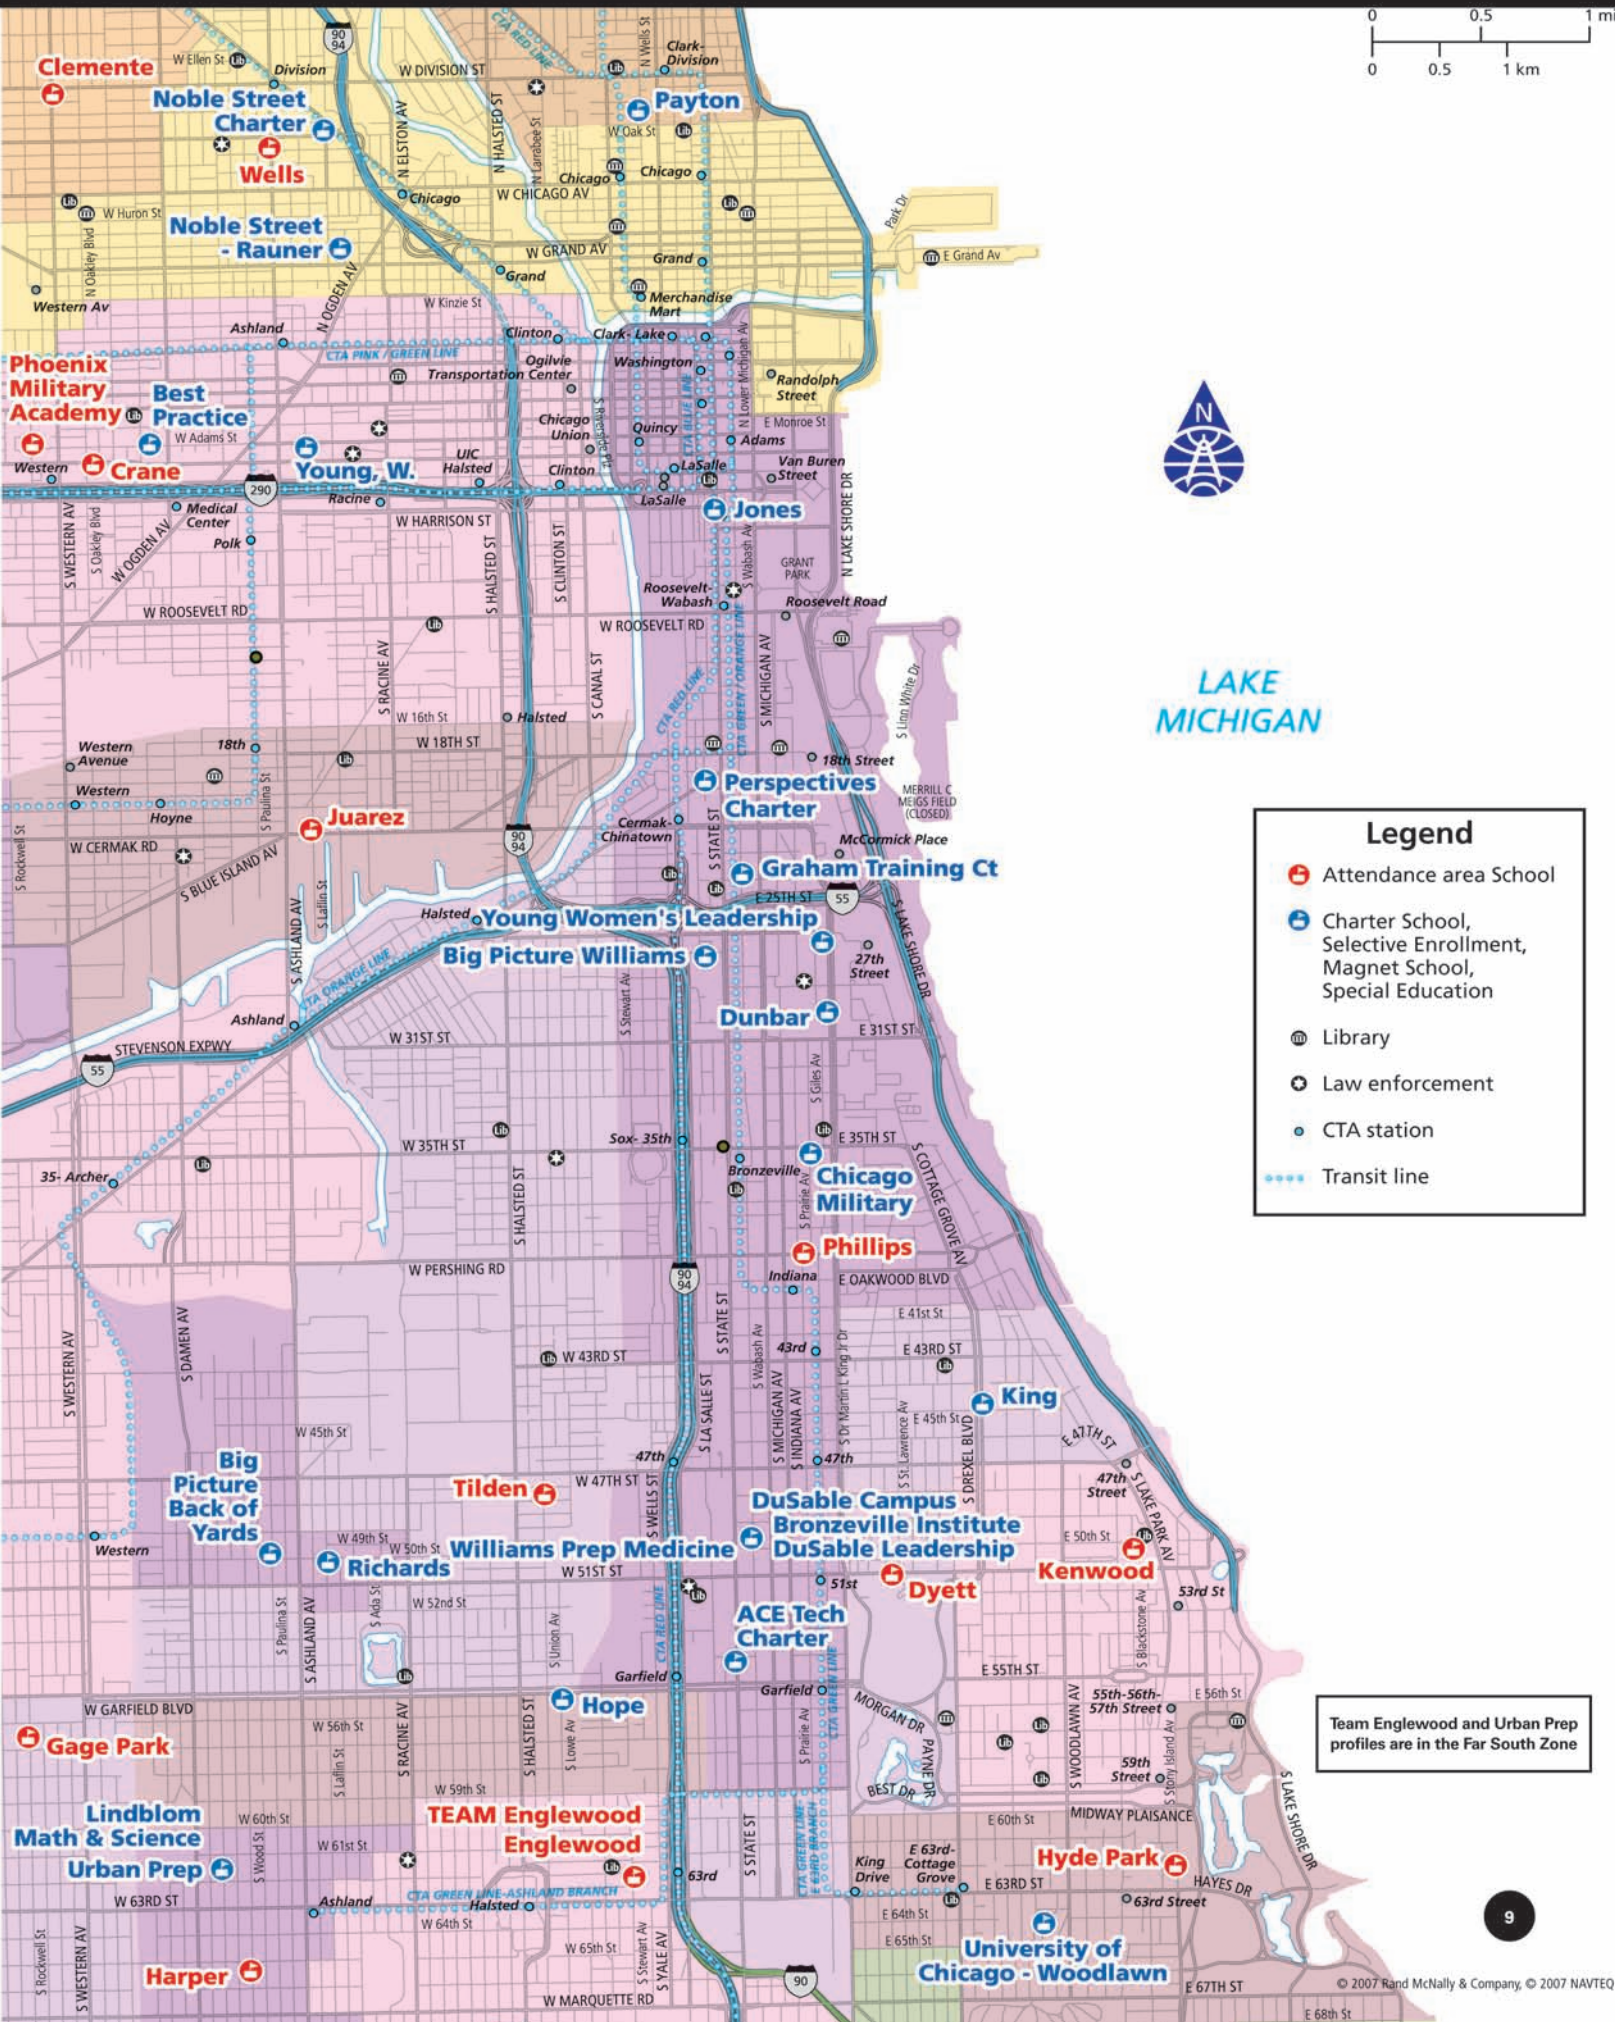

West/Central/South

LAKE MICHIGAN

Legend

- Attendance area School
- Charter School, Selective Enrollment, Magnet School, Special Education
- Library
- Law enforcement
- CTA station
- Transit line

Team Englewood and Urban Prep profiles are in the Far South Zone