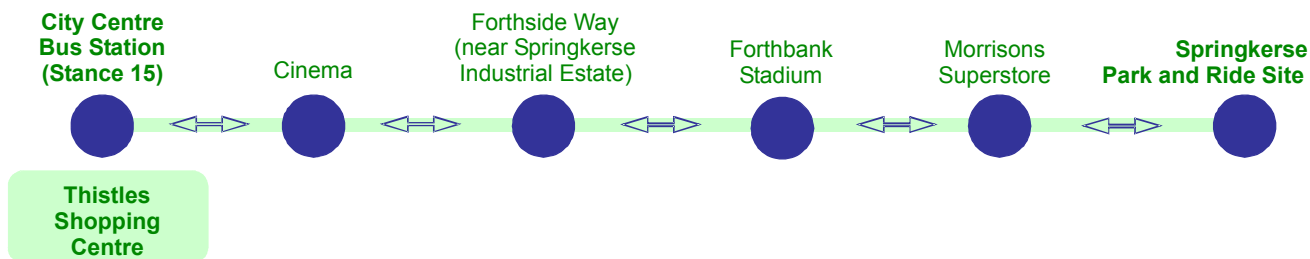

Direct to the heart of the city

Springkerse Park and Ride

Opening Times:

Monday to Saturday 7.30am to 6.30pm
except Thursdays 7.30am to 8.30pm

The bus service operates from Springkerse to Stirling Bus Station (Stance 15), via Morrisons Superstore, Forthbank Stadium, Forthside Way (near Springkerse Industrial Estate) and the Cinema. For timetable return to website.

Park and Ride can also be used as a normal bus service, from any of the stops shown above

Pay for your return/single ticket on the bus, or if you are a frequent user of the service you can buy a Season Ticket from Stirling Bus Station. Ticket Sales Opening Times: Monday to Saturday **9.00am to 4.45pm**,