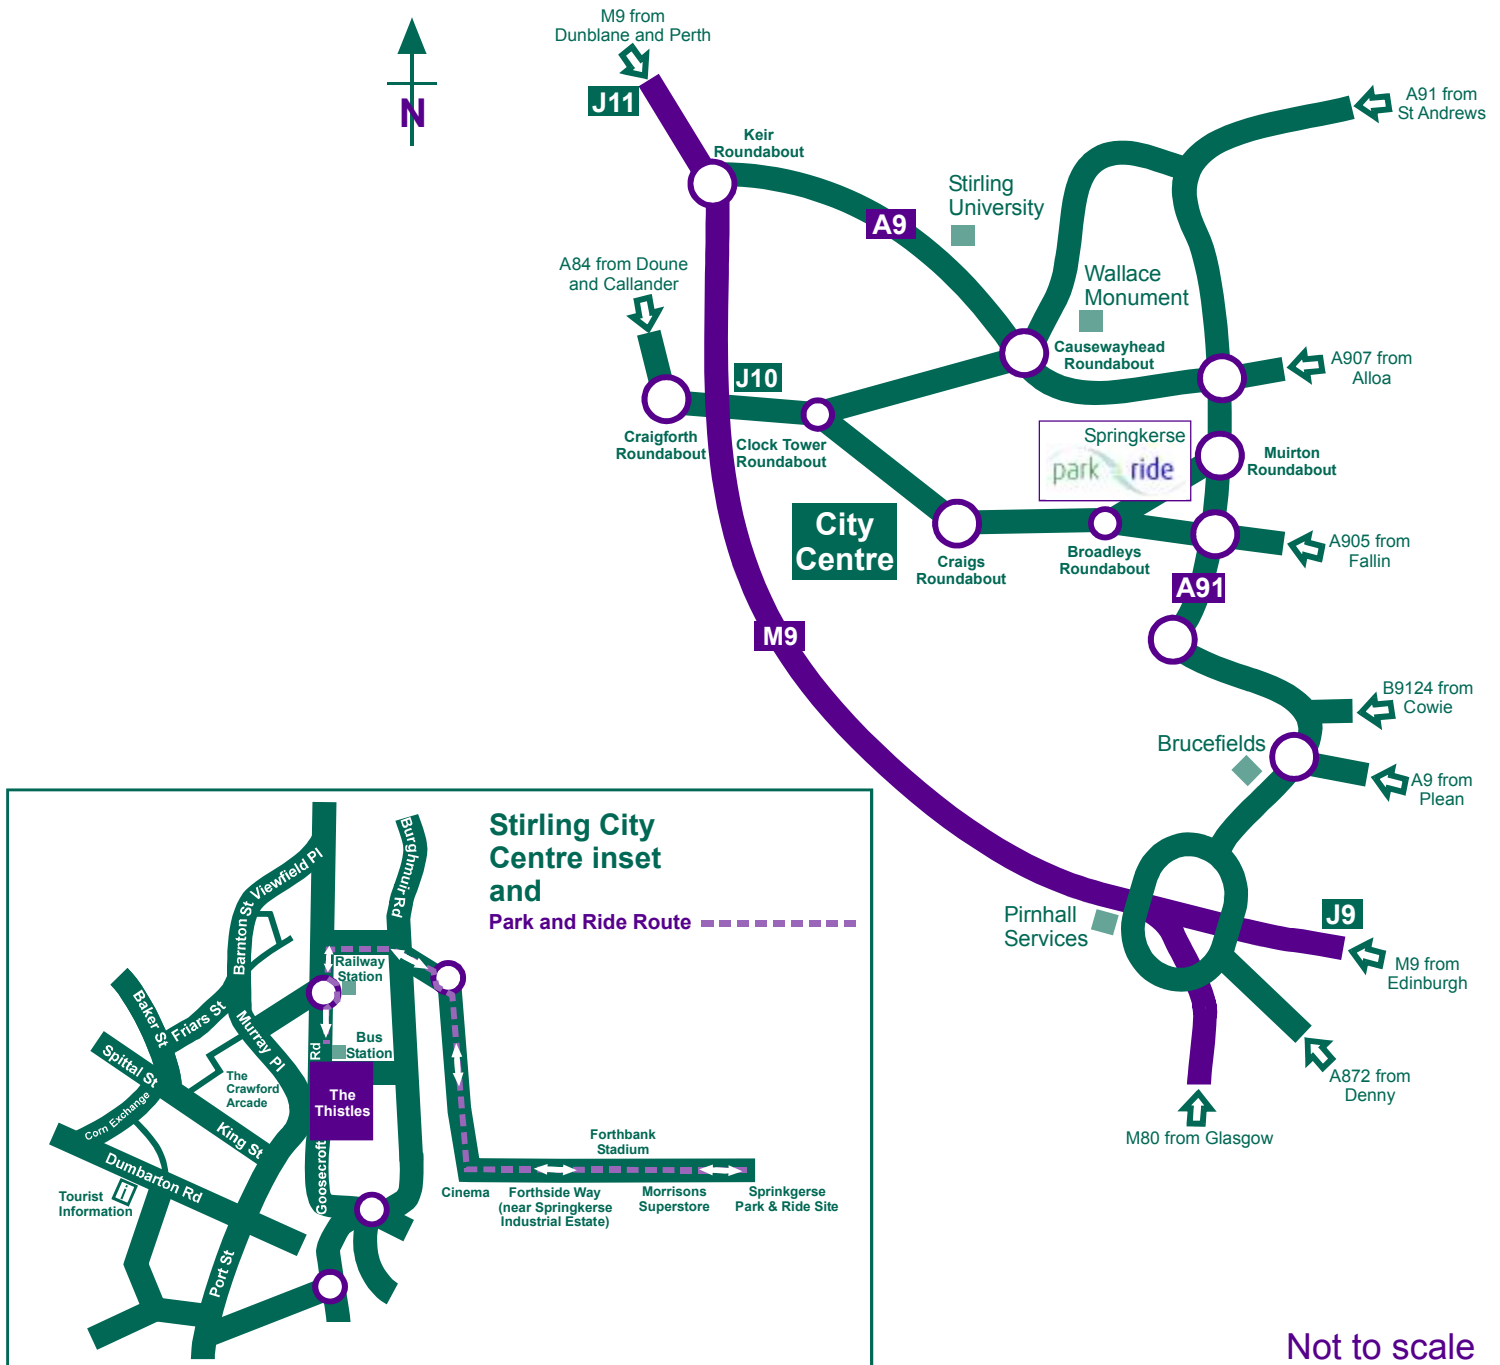

How to get to Springkerse Park and Ride

Not to scale