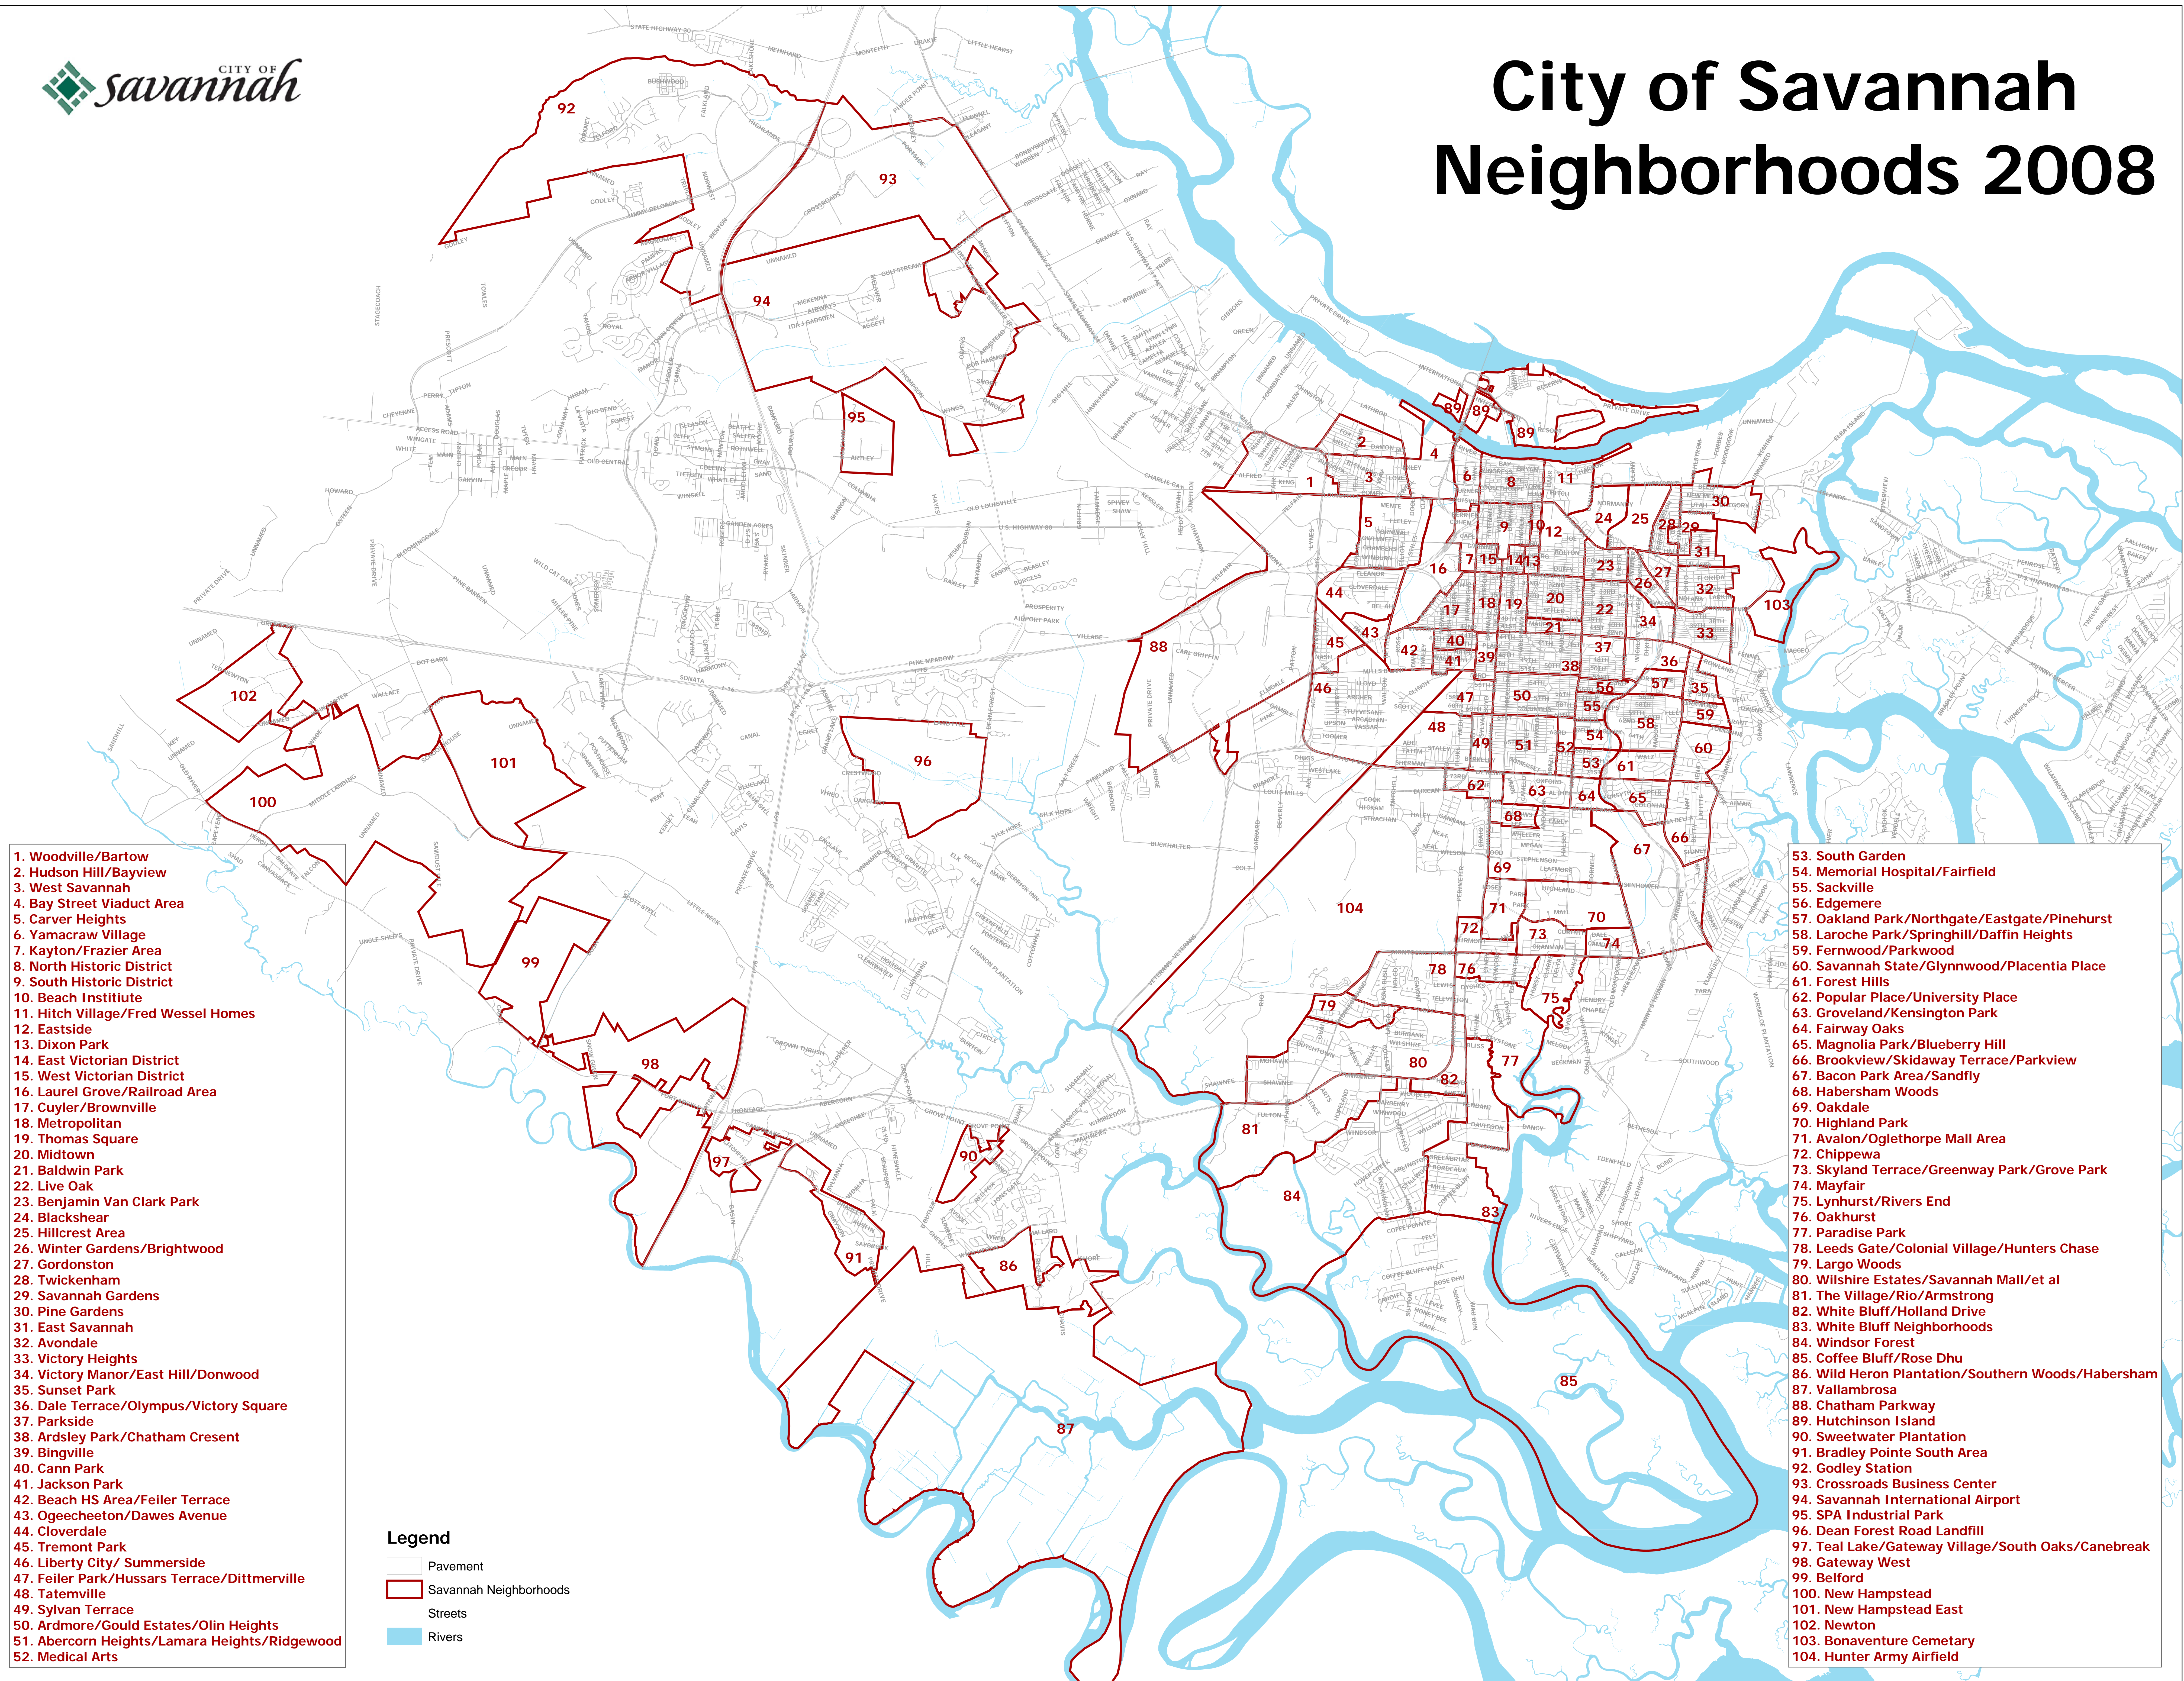

# City of Savannah Neighborhoods 2008

1. Woodville/Bartow
2. Hudson Hill/Bayview
3. West Savannah
4. Bay Street Viaduct Area
5. Carver Heights
6. Yamacraw Village
7. Kayton/Frazier Area
8. North Historic District
9. South Historic District
10. Beach Institute
11. Hitch Village/Fred Wessel Homes
12. Eastside
13. Dixon Park
14. East Victorian District
15. West Victorian District
16. Laurel Grove/Railroad Area
17. Cuyler/Brownville
18. Metropolitan
19. Thomas Square
20. Midtown
21. Baldwin Park
22. Live Oak
23. Benjamin Van Clark Park
24. Blackshear
25. Hillcrest Area
26. Winter Gardens/Brightwood
27. Gordonston
28. Twickenham
29. Savannah Gardens
30. Pine Gardens
31. East Savannah
32. Avondale
33. Victory Heights
34. Victory Manor/East Hill/Donwood
35. Sunset Park
36. Dale Terrace/Olympus/Victory Square
37. Parkside
38. Ardsley Park/Chatham Crescent
39. Bingville
40. Cann Park
41. Jackson Park
42. Beach HS Area/Feiler Terrace
43. Ogeecheeaton/Dawes Avenue
44. Cloverdale
45. Tremont Park
46. Liberty City/ Summerside
47. Feiler Park/Hussars Terrace/Dittmerville
48. Taterville
49. Sylvan Terrace
50. Ardmore/Gould Estates/Olin Heights
51. Abercorn Heights/Lamara Heights/Ridgewood
52. Medical Arts