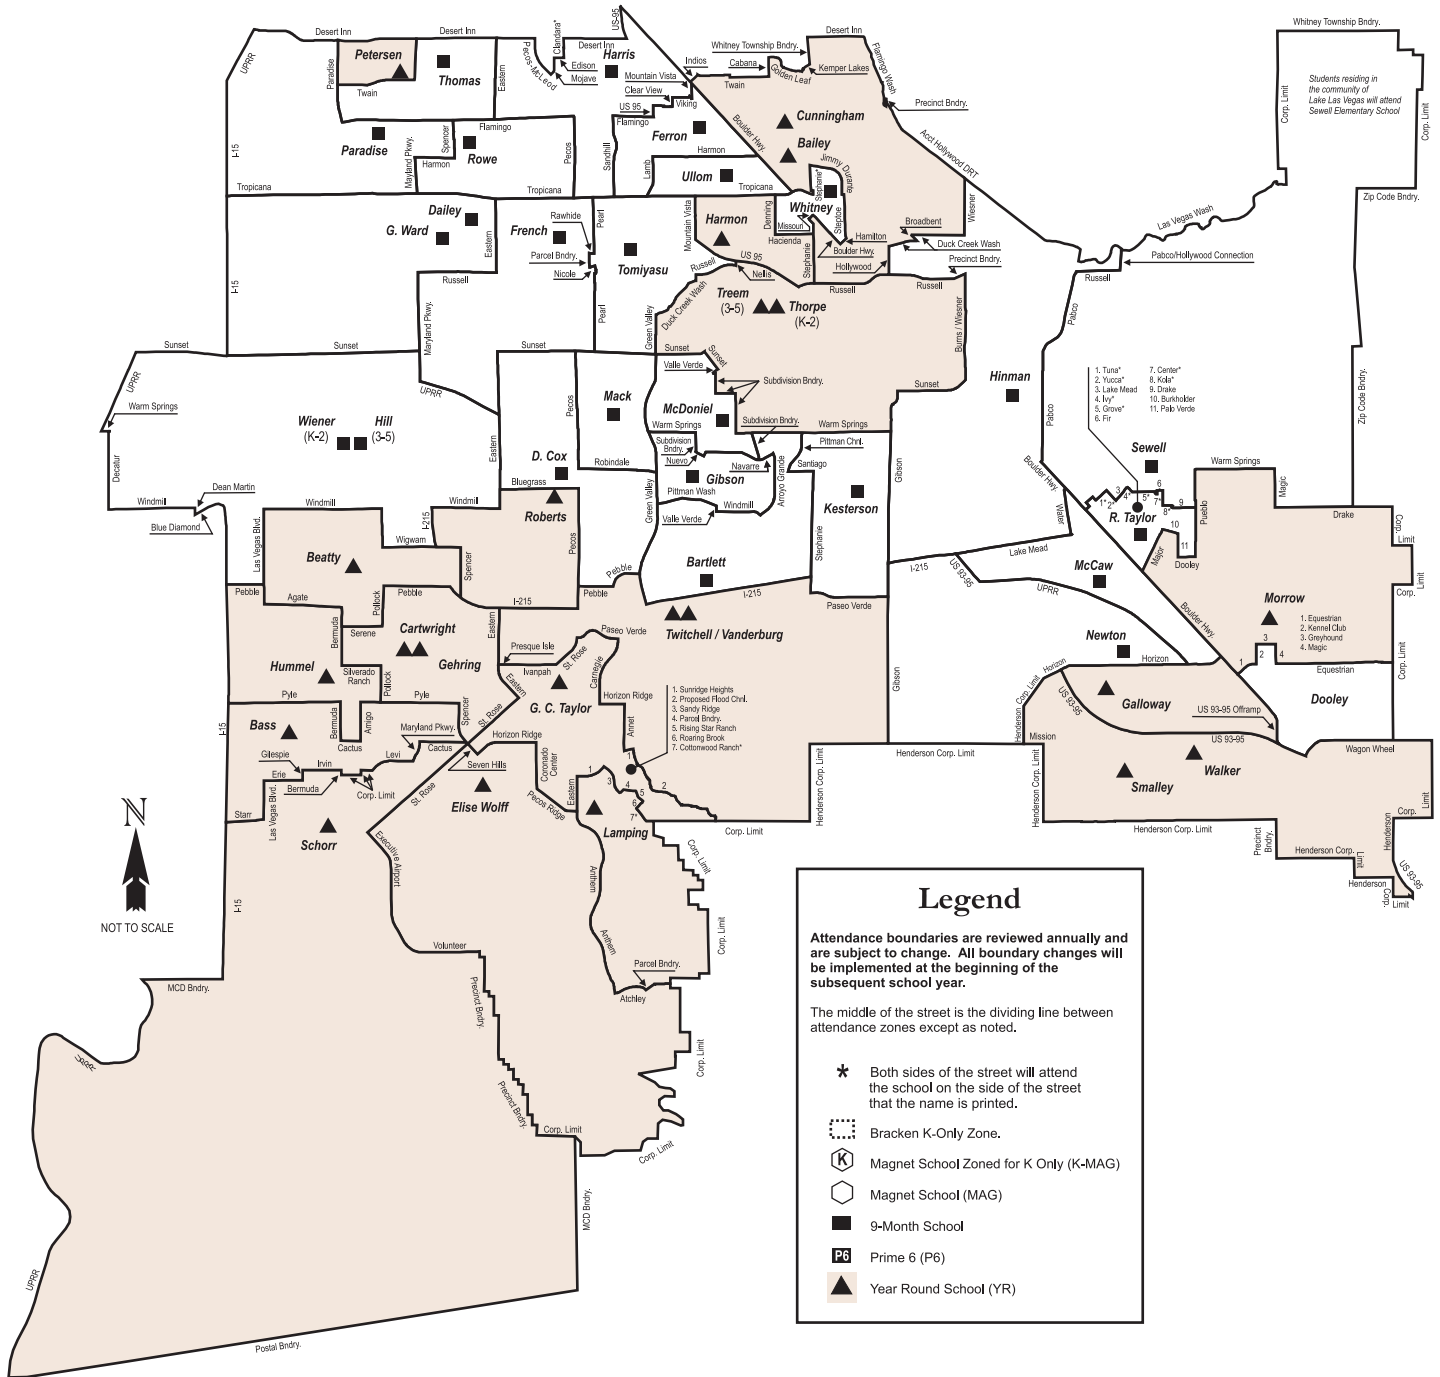

# Clark County School District

## 2008-09 Elementary School — Southeastern Attendance Boundaries (K-5th Grades)

**Outlying Schools**

*Bennett Elementary School (K-5).....Laughlin*  
*Martha P. King Elementary School (3-5).....Boulder City*  
*Mitchell Elementary School (K-2).....Boulder City*  
*Reid Elementary School (K-5).....Searchlight*